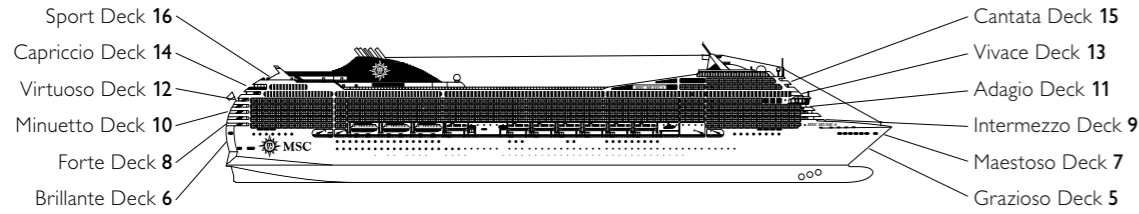

MSC MUSICA

DECK PLAN

1275 CABINS | 3223 GUESTS

DECK PLANS

MSC MUSICA

CATEGORIES

Inside Cabin

- I-1 Inside Cabin
- I-2 Inside Cabin

Ocean View Cabin

- O-1 Ocean View Cabin*
- O-2 Ocean View Cabin

Balcony Cabin

- B-1 Balcony Cabin
- B-2 Balcony Cabin
- B-3 Balcony Cabin

Suite

- S-3 Suite

- 3rd bed available in all categories (except B-1)
- 4th bed available in all categories (except B-1, B-3 and S-3)
- All cabins feature a European king-size bed convertible to two single beds except in cabins for guests with reduced mobility (H), this does not apply to cabins 15025
- * Certain cabins have restricted views

LEGEND

- ▲ Sofa bed
- ◆ Double sofa bed
- 3rd bed is a bunk bed
- 3rd and 4th beds are bunks
- Connecting cabins
- H Cabin for guests with reduced mobility

16 SPORT 15 CANTATA 14 CAPRICCIO 13 VIVACE 12 VIRTUOSO 11 ADAGIO 10 MINUETTO 9 INTERMEZZO 8 FORTE 7 MAESTOSO 6 BRILLANTE 5 GRAZIOSO