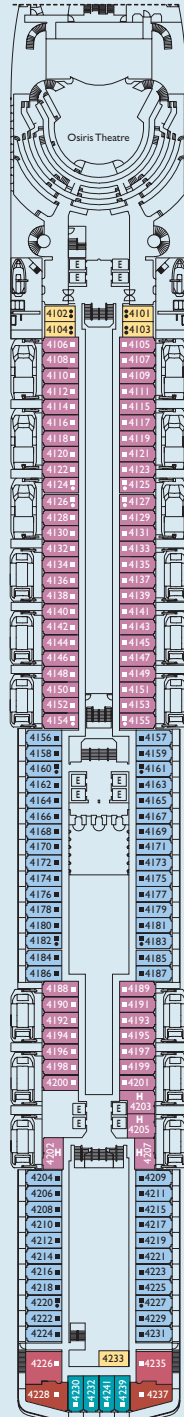

Costa Mediterranea deck plans

Cabin grades

- I1** Inside. Circe
- I2** Inside. Teseo, Orfeo, Narciso
- I3** Inside. Prometeo, Pegaso
- E1** Outside with window (obstructed view). Teseo
- E2** Outside. Circe
- B1** Outside with balcony (restricted view). Orfeo
- B2** Outside with balcony. Teseo
- B3** Outside with balcony. Orfeo
- B4** Outside with balcony. Narciso
- B5** Outside with balcony. Prometeo

Key

- 1 additional upper foldaway berth
- 2 additional upper foldaway berths
- ↔ interconnecting cabins
- additional single sofa-bed
- H cabin for disabled guests
- & lift

Please note: Double bed available in all grades. 3rd and 4th berth available in all grades except GS.

Grt: 86,000 t • Length: 292 m • Width: 32 m • Cruising speed: 22 knots • Max speed: 24 knots • Year in service: 2003 • Passenger capacity: 2,680

GS - GRAND SUITE WITH BALCONY - 46 m²

B9 - OUTSIDE SUPERIOR WITH GRAND BALCONY - 23 m²

E2 - OUTSIDE WITH WINDOW - 16 m²

Please note: individual size, layout and furniture may vary from cabin to cabin

DECK 6 NARCISO

DECK 5 ORFEO

DECK 4 TESEO

DECK 3 BACCO

DECK 2 TERSICORE

DECK 1 CIRCE