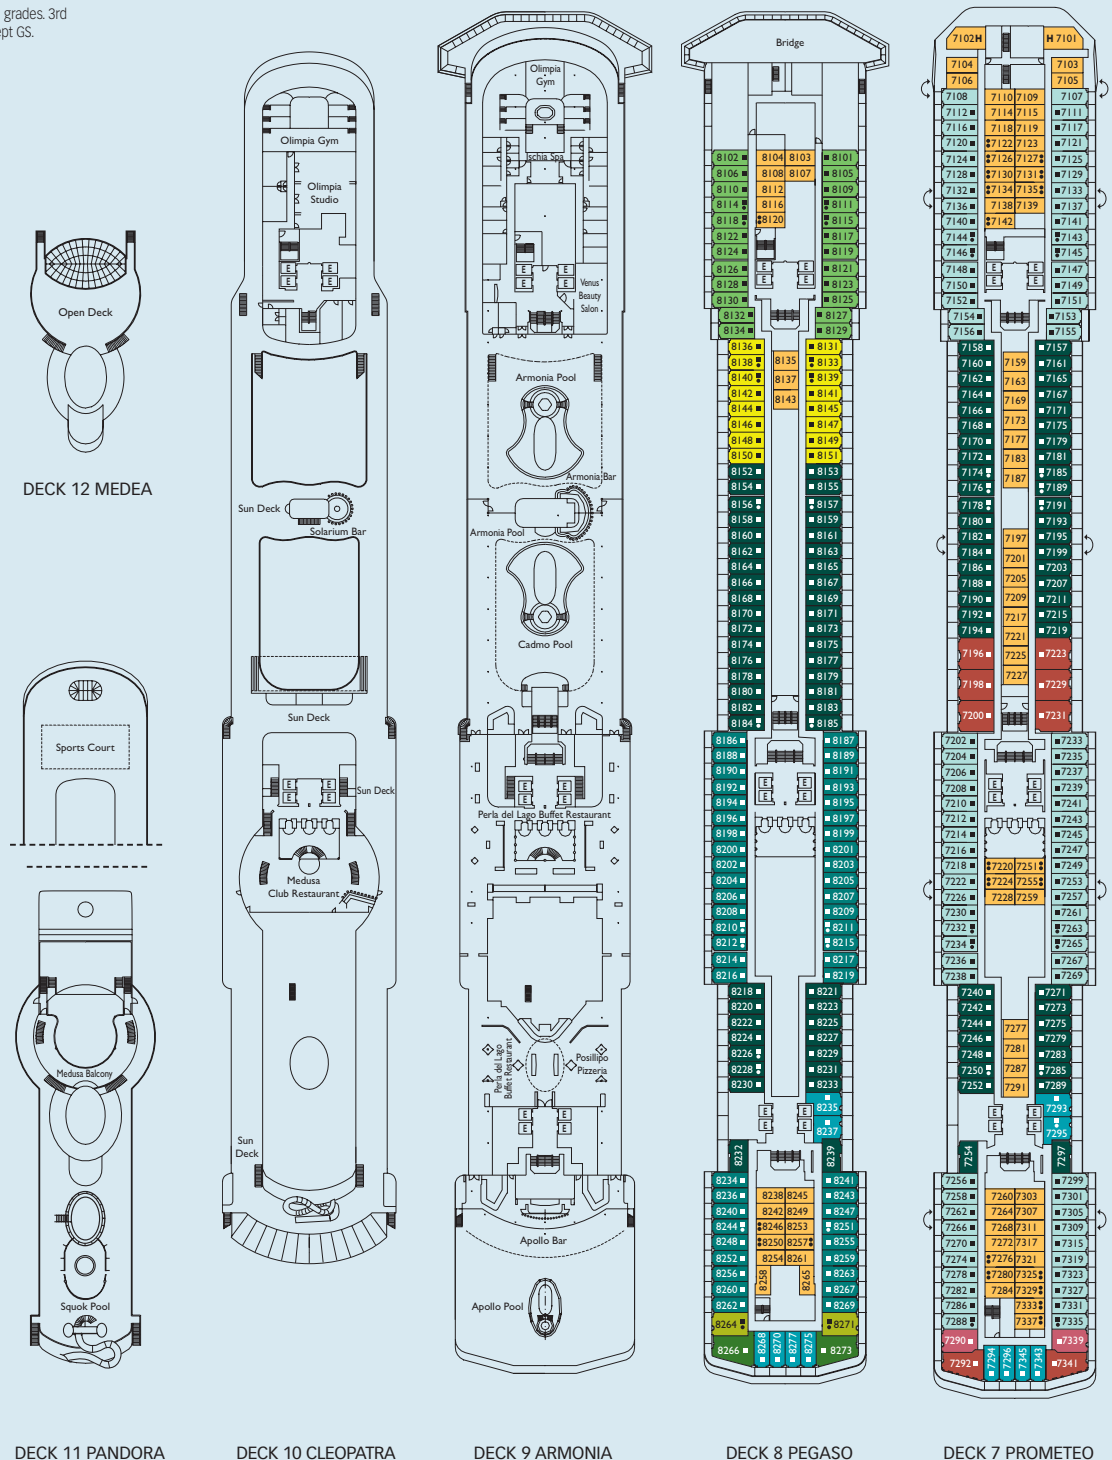

Suites

- S** Suite with balcony. Teseo, Orfeo Narciso, Prometeo

- PS** Panoramic Suite with balcony. Narciso
- GS** Grand Suite with balcony. Teseo, Narciso, Prometeo

Wellness Cabins & Suites

- WB** Wellness with balcony. Pegaso
- WG** Wellness with grand balcony. Pegaso
- WS** Wellness Suite with balcony. Pegaso
- WGS** Wellness Grand Suite with balcony. Pegaso

Key

- 1 additional upper foldaway berth
- 2 additional upper foldaway berths
- ↔ interconnecting cabins
- additional single sofa-bed
- H cabin for disabled guests
- & lift

Please note: Double bed available in all grades. 3rd and 4th berth available in all grades except GS.

Deck 1 | 2 | 3 | 4 | 5 | 6 | 7 | 8 | 9 | 10 | 11 | 12

- Deck 1 Circe
- Deck 2 Tersicore
- Deck 3 Bacco
- Deck 4 Teseo
- Deck 5 Orfeo
- Deck 6 Narciso
- Deck 7 Prometeo
- Deck 8 Pegaso
- Deck 9 Armonia
- Deck 10 Cleopatra
- Deck 11 Pandora
- Deck 12 Medea

Grt: 86,000 t • Length: 292 m • Width: 32 m • Cruising speed: 22 knots • Max speed: 24 knots • Year in service: 2003 • Passenger capacity: 2,680

GS - GRAND SUITE WITH BALCONY - 46 m²

B9 - OUTSIDE SUPERIOR WITH GRAND BALCONY - 23 m²