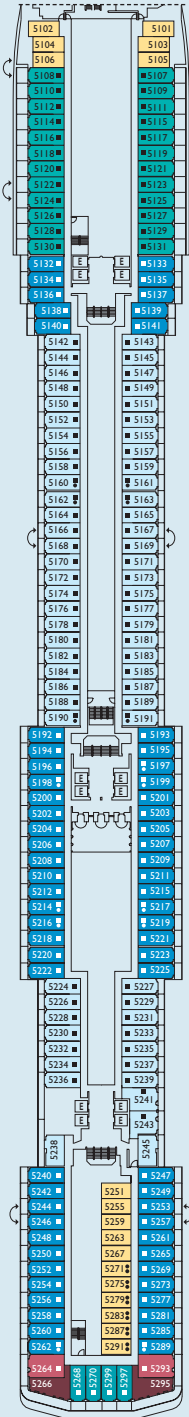

Key

- 1 additional upper foldaway berth
- 2 additional upper foldaway berths
- ↔ interconnecting cabins
- additional single sofa-bed
- H cabin for disabled guests
- & lift

Please note: Double bed available in all grades. 3rd and 4th berth available in all grades except GS.

Deck 1 | 2 | 3 | 4 | 5 | 6 | 7 | 8 | 9 | 10 | 11 | 12

- Deck 1 Circe
- Deck 2 Tersicore
- Deck 3 Bacco
- Deck 4 Teseo
- Deck 5 Orfeo
- Deck 6 Narciso
- Deck 7 Prometeo
- Deck 8 Pegaso
- Deck 9 Armonia
- Deck 10 Cleopatra
- Deck 11 Pandora
- Deck 12 Medea

Grt: 86,000 t • Length: 292 m • Width: 32 m • Cruising speed: 22 knots • Max speed: 24 knots • Year in service: 2003 • Passenger capacity: 2,680

GS - GRAND SUITE WITH BALCONY - 46 m²

B9 - OUTSIDE SUPERIOR WITH GRAND BALCONY - 23 m²

E2 - OUTSIDE WITH WINDOW - 16 m²

Please note: individual size, layout and furniture may vary from cabin to cabin

DECK 6 NARCISO

DECK 5 ORFEO

DECK 4 TESEO

DECK 3 BACCO

DECK 2 TERSICORE

DECK 1 CIRCE