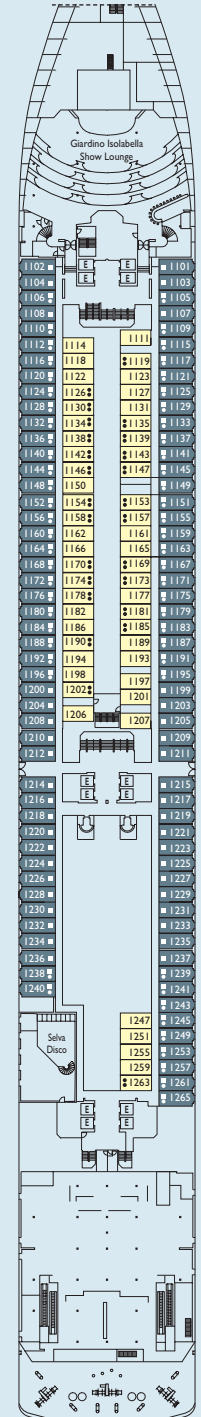

Costa Mediterranea deck plans

Cabin grades

- I1** Inside. Circe
- I2** Inside. Teseo, Orfeo, Narciso
- I3** Inside. Prometeo, Pegaso
- E1** Outside with window (obstructed view). Teseo
- E2** Outside. Circe
- B1** Outside with balcony (restricted view). Orfeo
- B2** Outside with balcony. Teseo
- B3** Outside with balcony. Orfeo
- B4** Outside with balcony. Narciso
- B5** Outside with balcony. Prometeo

Key

- 1 additional upper foldaway berth
- 2 additional upper foldaway berths
- ↔ interconnecting cabins
- additional single sofa-bed
- H cabin for disabled guests
- & lift

Please note: Double bed available in all grades. 3rd and 4th berth available in all grades except GS.

Grt: 86,000 t • Length: 292 m • Width: 32 m • Cruising speed: 22 knots • Max speed: 24 knots • Year in service: 2003 • Passenger capacity: 2,680

GS - GRAND SUITE WITH BALCONY - 46 m²

B9 - OUTSIDE SUPERIOR WITH GRAND BALCONY - 23 m²

E2 - OUTSIDE WITH WINDOW - 16 m²

Please note: individual size, layout and furniture may vary from cabin to cabin

DECK 6 NARCISO

DECK 5 ORFEO

DECK 4 TESEO

DECK 3 BACCO

DECK 2 TERSICORE

DECK 1 CIRCE