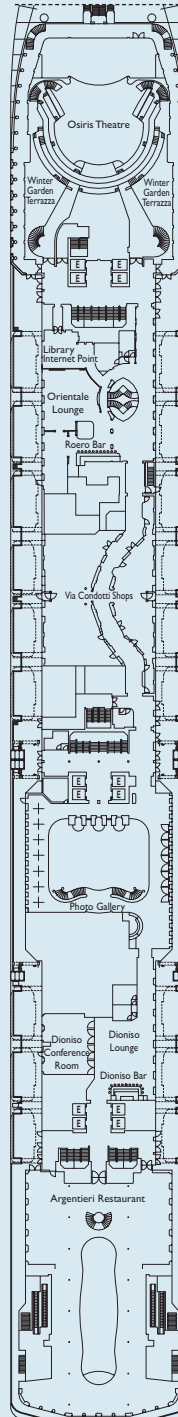

Costa Mediterranea deck plans

Cabin grades

- I1** Inside. Circe
- I2** Inside. Teseo, Orfeo, Narciso
- I3** Inside. Prometeo, Pegaso
- E1** Outside with window (obstructed view). Teseo
- E2** Outside. Circe
- B1** Outside with balcony (restricted view). Orfeo
- B2** Outside with balcony. Teseo
- B3** Outside with balcony. Orfeo
- B4** Outside with balcony. Narciso
- B5** Outside with balcony. Prometeo

- B6** Outside with balcony. Pegaso
- B7** Outside with grand balcony. Narciso Orfeo
- B8** Outside with grand balcony. Prometeo, Pegaso
- B9** Outside superior with grand balcony. Teseo, Orfeo, Narciso, Prometeo, Pegaso

Key

- 1 additional upper foldaway berth
- 2 additional upper foldaway berths
- ↔ interconnecting cabins
- additional single sofa-bed
- H cabin for disabled guests
- & lift

Please note: Double bed available in all grades. 3rd and 4th berth available in all grades except GS.

E2 - OUTSIDE WITH WINDOW - 16 m²

Please note: individual size, layout and furniture may vary from cabin to cabin

DECK 6 NARCISO

DECK 5 ORFEO

DECK 4 TESEO

DECK 3 BACCO

DECK 2 TERSICORE

DECK 1 CIRCE