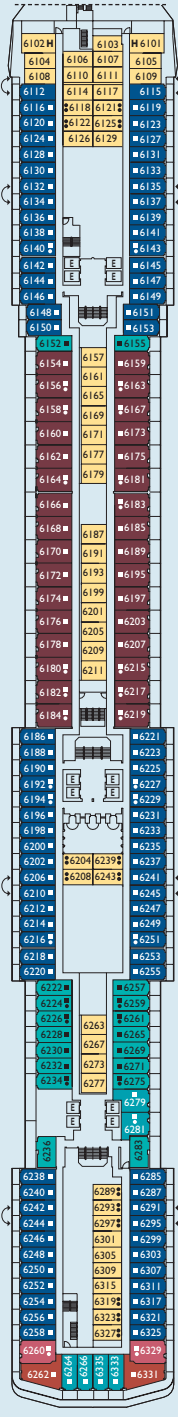

Key

- 1 additional upper foldaway berth
- 2 additional upper foldaway berths
- ↔ interconnecting cabins
- additional single sofa-bed
- H cabin for disabled guests
- & lift

Please note: Double bed available in all grades. 3rd and 4th berth available in all grades except GS.

Deck 1 | 2 | 3 | 4 | 5 | 6 | 7 | 8 | 9 | 10 | 11 | 12

- Deck 1 Circe
- Deck 2 Tersicore
- Deck 3 Bacco
- Deck 4 Teseo
- Deck 5 Orfeo
- Deck 6 Narciso
- Deck 7 Prometeo
- Deck 8 Pegaso
- Deck 9 Armonia
- Deck 10 Cleopatra
- Deck 11 Pandora
- Deck 12 Medea

Grt: 86,000 t • Length: 292 m • Width: 32 m • Cruising speed: 22 knots • Max speed: 24 knots • Year in service: 2003 • Passenger capacity: 2,680

GS - GRAND SUITE WITH BALCONY - 46 m²

B9 - OUTSIDE SUPERIOR WITH GRAND BALCONY - 23 m²

E2 - OUTSIDE WITH WINDOW - 16 m²

Please note: individual size, layout and furniture may vary from cabin to cabin

DECK 6 NARCISO

DECK 5 ORFEO

DECK 4 TESEO

DECK 3 BACCO

DECK 2 TERSICORE

DECK 1 CIRCE