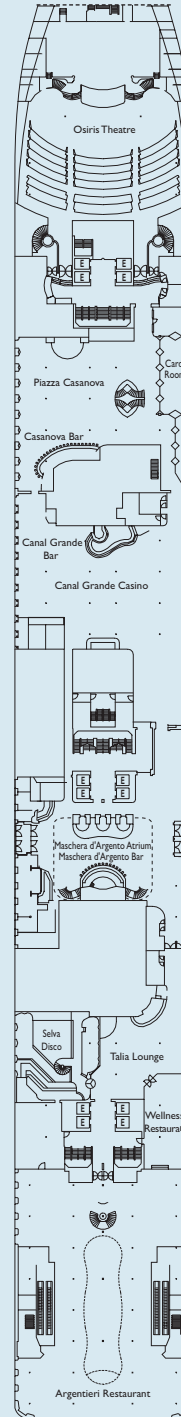

Costa Mediterranea deck plans

Cabin grades

- I1** Inside. Circe
- I2** Inside. Teseo, Orfeo, Narciso
- I3** Inside. Prometeo, Pegaso
- E1** Outside with window (obstructed view). Teseo
- E2** Outside. Circe
- B1** Outside with balcony (restricted view). Orfeo
- B2** Outside with balcony. Teseo
- B3** Outside with balcony. Orfeo
- B4** Outside with balcony. Narciso
- B5** Outside with balcony. Prometeo

- B6** Outside with balcony. Pegaso
- B7** Outside with grand balcony. Narciso Orfeo
- B8** Outside with grand balcony. Prometeo, Pegaso
- B9** Outside superior with grand balcony. Teseo, Orfeo, Narciso, Prometeo, Pegaso

Key

- 1 additional upper foldaway berth
- 2 additional upper foldaway berths
- ↔ interconnecting cabins
- additional single sofa-bed
- H cabin for disabled guests
- & lift

Please note: Double bed available in all grades. 3rd and 4th berth available in all grades except GS.

E2 - OUTSIDE WITH WINDOW - 16 m²

Please note: individual size, layout and furniture may vary from cabin to cabin

DECK 6 NARCISO

DECK 5 ORFEO

DECK 4 TESEO

DECK 3 BACCO

DECK 2 TERSICORE

DECK 1 CIRCE