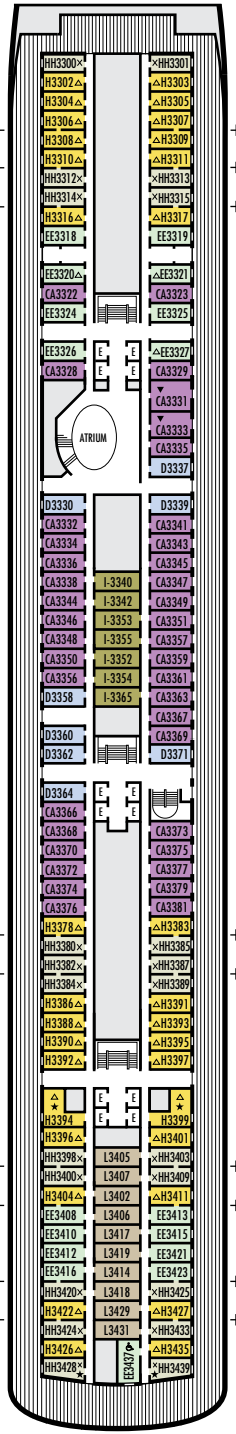

DOLPHIN DECK
Staterooms 1800–1956

MAIN DECK
Staterooms 2500–2711

LOWER PROMENADE DECK
Staterooms 3300–3439

PROMENADE DECK

UPPER PROMENADE DECK

STATEROOM SYMBOL LEGEND

- Quad (2 lower beds, 1 sofa bed, 1 upper)
- Triple (2 lower beds, 1 sofa bed)
- ▲ 2 lower beds
- △ Partial sea view
- ✕ Fully obstructed view
- ✳ Shower only
- Bath tub & shower
- ⊕ Connecting rooms
- ◇ These staterooms have portholes instead of windows

ACCESSIBILITY STATEROOM SYMBOL LEGEND

- ♿ Suites AA7061 & AA6223 and stateroom EE3437 are fully accessible, roll-in shower only
- ▼ Suites SB7041 & SB7040 are fully accessible with single side approach to the bed, bathtub & roll-in shower. Staterooms CQ6104, CA3333, CA3331, G1805 & G1804 are fully accessible with single side approach to the bed, roll-in shower only.
- ★ Staterooms HH3439, HH3428, H3399, H3394, E2709, E2704, E2702, L2696, J2555, J2554, G2500, FF1956, FF1943, G1807 & G1806 are ambulatory accessible, roll-in shower only

SHIP SPECIFICATIONS & FACILITIES

- 1,404 Guests
- 603 Crew
- 59,885 Gross Tons
- 781 Feet Long
- 9 Guest Decks
- Wraparound Promenade Deck
- 7 Restaurants & Cafes
- 6 Entertainment Venues
- 7 Lounges/Bars
- 2 Outdoor Swimming Pools (one with sliding glass roof)
- Spa & Salon
- Fitness Center
- Suite Lounge
- Duty-free Shops
- Library/Internet Cafe
- Onboard Wi-Fi Access
- Casino
- Sport Courts

Important Note: Not all staterooms within each category have the same furniture configuration and/or facilities. Appropriate symbols within the rooms on the deck plans describe differences from the stateroom descriptions below.