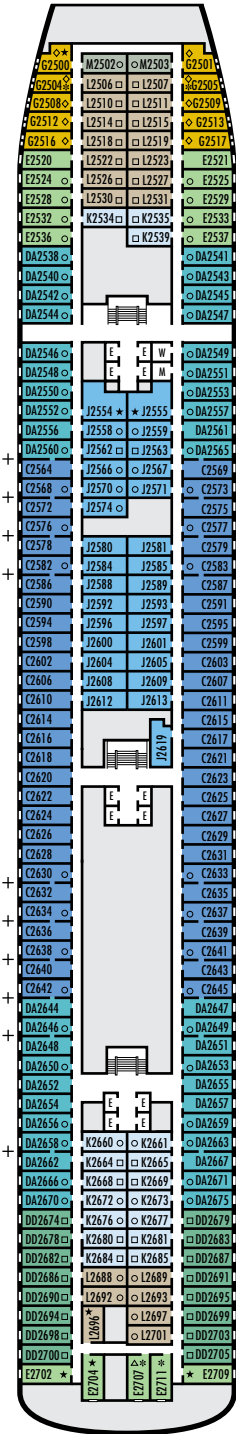

DOLPHIN DECK
Staterooms 1800–1956

MAIN DECK
Staterooms 2500–2711

LOWER PROMENADE DECK
Staterooms 3300–3439

PROMENADE DECK

UPPER PROMENADE DECK

STATEROOM SYMBOL LEGEND

- Quad (2 lower beds, 1 sofa bed, 1 upper)
- Triple (2 lower beds, 1 sofa bed)
- ▲ 2 lower beds
- △ Partial sea view
- ✕ Fully obstructed view
- ✳ Shower only
- Bath tub & shower
- ⊕ Connecting rooms
- ◇ These staterooms have portholes instead of windows

ACCESSIBILITY STATEROOM SYMBOL LEGEND

- ♿ Suites AA7061 & AA6223 and stateroom EE3437 are fully accessible, roll-in shower only
- ▼ Suites SB7041 & SB7040 are fully accessible with single side approach to the bed, bathtub & roll-in shower. Staterooms CQ6104, CA3333, CA3331, G1805 & G1804 are fully accessible with single side approach to the bed, roll-in shower only.
- ★ Staterooms HH3439, HH3428, H3399, H3394, E2709, E2704, E2702, L2696, J2555, J2554, G2500, FF1956, FF1943, G1807 & G1806 are ambulatory accessible, roll-in shower only

SHIP SPECIFICATIONS & FACILITIES

- 1,404 Guests
- 603 Crew
- 59,885 Gross Tons
- 781 Feet Long
- 9 Guest Decks
- Wraparound Promenade Deck
- 7 Restaurants & Cafes
- 6 Entertainment Venues
- 7 Lounges/Bars
- 2 Outdoor Swimming Pools (one with sliding glass roof)
- Spa & Salon
- Fitness Center
- Suite Lounge
- Duty-free Shops
- Library/Internet Cafe
- Onboard Wi-Fi Access
- Casino
- Sport Courts

Important Note: Not all staterooms within each category have the same furniture configuration and/or facilities. Appropriate symbols within the rooms on the deck plans describe differences from the stateroom descriptions below.