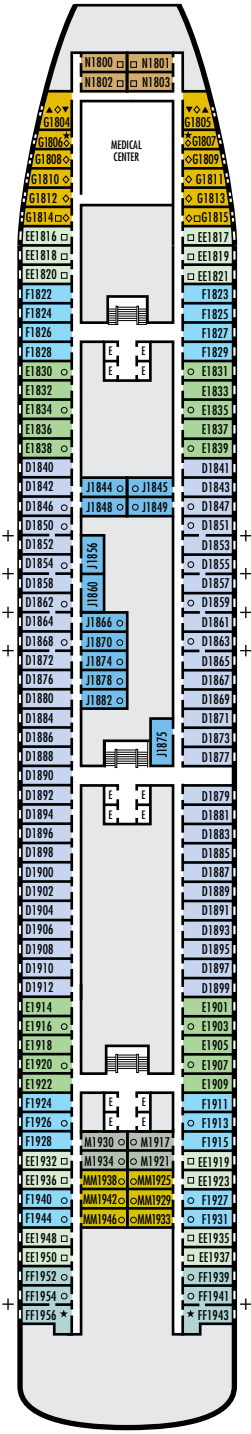

DOLPHIN DECK
Staterooms 1800–1956

MAIN DECK
Staterooms 2500–2711

LOWER PROMENADE DECK
Staterooms 3300–3439

PROMENADE DECK

UPPER PROMENADE DECK

STATEROOM SYMBOL LEGEND

- Quad (2 lower beds, 1 sofa bed, 1 upper)
- Triple (2 lower beds, 1 sofa bed)
- ▲ 2 lower beds
- △ Partial sea view
- ✕ Fully obstructed view
- ✳ Shower only
- Bath tub & shower
- ⊕ Connecting rooms
- ◇ These staterooms have portholes instead of windows

ACCESSIBILITY STATEROOM SYMBOL LEGEND

- ♿ Suites AA7061 & AA6223 and stateroom EE3437 are fully accessible, roll-in shower only
- ▼ Suites SB7041 & SB7040 are fully accessible with single side approach to the bed, bathtub & roll-in shower. Staterooms CQ6104, CA3333, CA3331, G1805 & G1804 are fully accessible with single side approach to the bed, roll-in shower only.
- ★ Staterooms HH3439, HH3428, H3399, H3394, E2709, E2704, E2702, L2696, J2555, J2554, G2500, FF1956, FF1943, G1807 & G1806 are ambulatory accessible, roll-in shower only

SHIP SPECIFICATIONS & FACILITIES

- 1,404 Guests
- 603 Crew
- 59,885 Gross Tons
- 781 Feet Long
- 9 Guest Decks
- Wraparound Promenade Deck
- 7 Restaurants & Cafes
- 6 Entertainment Venues
- 7 Lounges/Bars
- 2 Outdoor Swimming Pools (one with sliding glass roof)
- Spa & Salon
- Fitness Center
- Suite Lounge
- Duty-free Shops
- Library/Internet Cafe
- Onboard Wi-Fi Access
- Casino
- Sport Courts

Important Note: Not all staterooms within each category have the same furniture configuration and/or facilities. Appropriate symbols within the rooms on the deck plans describe differences from the stateroom descriptions below.