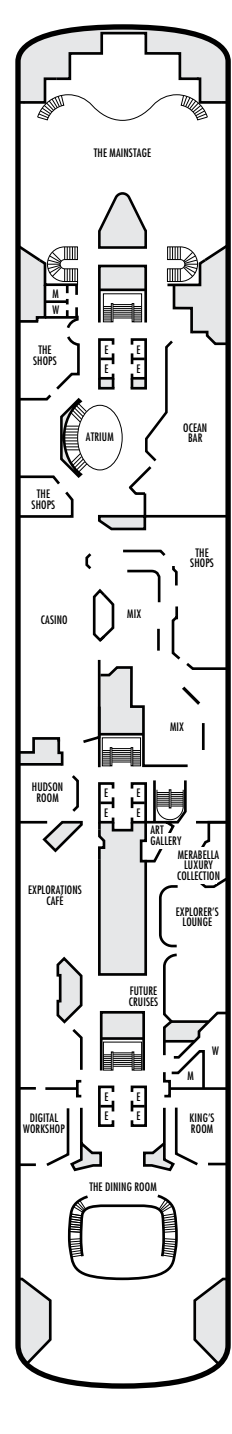

DOLPHIN DECK
Staterooms 1800–1956

MAIN DECK
Staterooms 2500–2711

LOWER PROMENADE DECK
Staterooms 3300–3439

PROMENADE DECK

UPPER PROMENADE DECK

STATEROOM SYMBOL LEGEND

- Quad (2 lower beds, 1 sofa bed, 1 upper)
- Triple (2 lower beds, 1 sofa bed)
- ▲ 2 lower beds
- △ Partial sea view
- ✕ Fully obstructed view
- ✳ Shower only
- Bath tub & shower
- ⊕ Connecting rooms
- ◇ These staterooms have portholes instead of windows

ACCESSIBILITY STATEROOM SYMBOL LEGEND

- ♿ Suites AA7061 & AA6223 and stateroom EE3437 are fully accessible, roll-in shower only
- ▼ Suites SB7041 & SB7040 are fully accessible with single side approach to the bed, bathtub & roll-in shower. Staterooms CQ6104, CA3333, CA3331, G1805 & G1804 are fully accessible with single side approach to the bed, roll-in shower only.
- ★ Staterooms HH3439, HH3428, H3399, H3394, E2709, E2704, E2702, L2696, J2555, J2554, G2500, FF1956, FF1943, G1807 & G1806 are ambulatory accessible, roll-in shower only

SHIP SPECIFICATIONS & FACILITIES

- 1,404 Guests
- 603 Crew
- 59,885 Gross Tons
- 781 Feet Long
- 9 Guest Decks
- Wraparound Promenade Deck
- 7 Restaurants & Cafes
- 6 Entertainment Venues
- 7 Lounges/Bars
- 2 Outdoor Swimming Pools (one with sliding glass roof)
- Spa & Salon
- Fitness Center
- Suite Lounge
- Duty-free Shops
- Library/Internet Cafe
- Onboard Wi-Fi Access
- Casino
- Sport Courts

Important Note: Not all staterooms within each category have the same furniture configuration and/or facilities. Appropriate symbols within the rooms on the deck plans describe differences from the stateroom descriptions below.