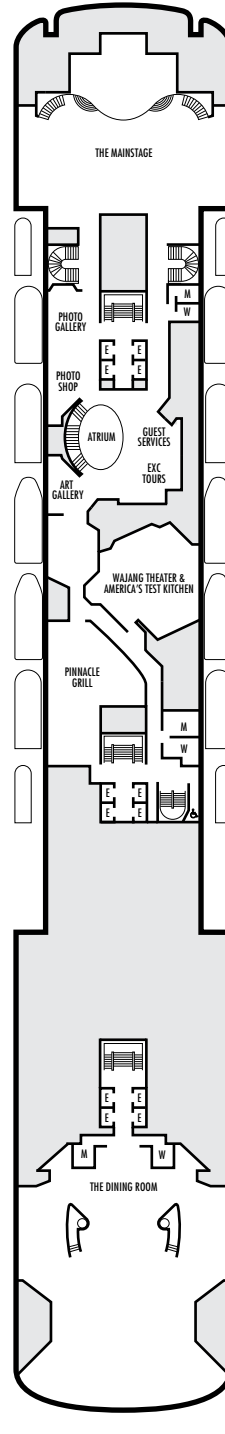

DOLPHIN DECK
Staterooms 1800–1956

MAIN DECK
Staterooms 2500–2711

LOWER PROMENADE DECK
Staterooms 3300–3439

PROMENADE DECK

UPPER PROMENADE DECK

STATEROOM SYMBOL LEGEND

- Quad (2 lower beds, 1 sofa bed, 1 upper)
- Triple (2 lower beds, 1 sofa bed)
- ▲ 2 lower beds
- △ Partial sea view
- ✕ Fully obstructed view
- ✳ Shower only
- Bath tub & shower
- ⊕ Connecting rooms
- ◇ These staterooms have portholes instead of windows

ACCESSIBILITY STATEROOM SYMBOL LEGEND

- ♿ Suites AA7061 & AA6223 and stateroom EE3437 are fully accessible, roll-in shower only
- ▼ Suites SB7041 & SB7040 are fully accessible with single side approach to the bed, bathtub & roll-in shower. Staterooms CQ6104, CA3333, CA3331, G1805 & G1804 are fully accessible with single side approach to the bed, roll-in shower only.
- ★ Staterooms HH3439, HH3428, H3399, H3394, E2709, E2704, E2702, L2696, J2555, J2554, G2500, FF1956, FF1943, G1807 & G1806 are ambulatory accessible, roll-in shower only

SHIP SPECIFICATIONS & FACILITIES

- 1,404 Guests
- 603 Crew
- 59,885 Gross Tons
- 781 Feet Long
- 9 Guest Decks
- Wraparound Promenade Deck
- 7 Restaurants & Cafes
- 6 Entertainment Venues
- 7 Lounges/Bars
- 2 Outdoor Swimming Pools (one with sliding glass roof)
- Spa & Salon
- Fitness Center
- Suite Lounge
- Duty-free Shops
- Library/Internet Cafe
- Onboard Wi-Fi Access
- Casino
- Sport Courts