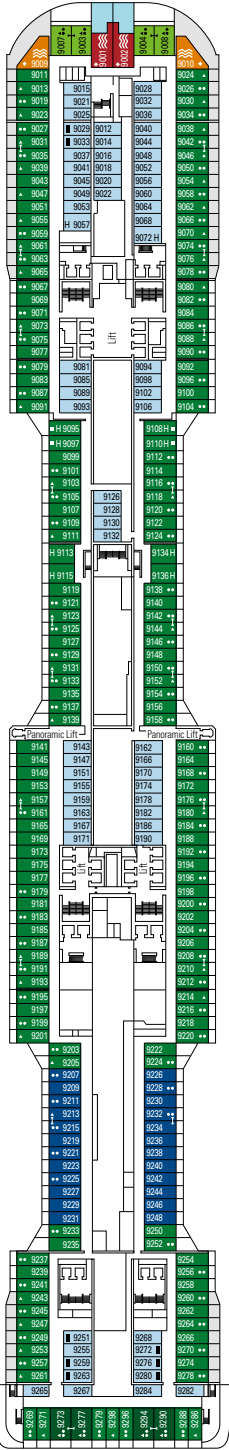

DECK PLANS & ACCOMMODATIONS

2.217 CABINS
5.686 GUESTS

GALLERIA BELLISSIMA

DECK 4
LIRICA

DECK 5
OPERA

DECK 6
MUSICA

DECK 7
FANTASIA

DECK 8
MERAVIGLIA

LONDON THEATRE

BUTCHER'S CUT

DECK 9 SEASIDE

DECK 10 SEASIDE EVO

DECK 11 BELLISSIMA

DECK 12 GRANDIOSA

DECK 13 MAGNIFICA

DECK 14 WORLD CLASS

- Splendida Deck 19
- Divina Deck 18
- Seaview Deck 16
- Preziosa Deck 15
- World Class Deck 14
- Magnifica Deck 13
- Grandiosa Deck 12
- Bellissima Deck 11
- Seaside Evo Deck 10
- Seaside Deck 9
- Meraviglia Deck 8
- Fantasia Deck 7
- Musica Deck 6
- Opera Deck 5
- Lirica Deck 4

2.217 Cabins

Royal Suites	2
Deluxe Suites*	78
Interior Suites	15
Duplex Suites	8
Suites	34
Balcony*	1.282
Ocean View	136
Interior*	650
Interior Studio	12

*Including cabins for guests with disabilities or reduced mobility.