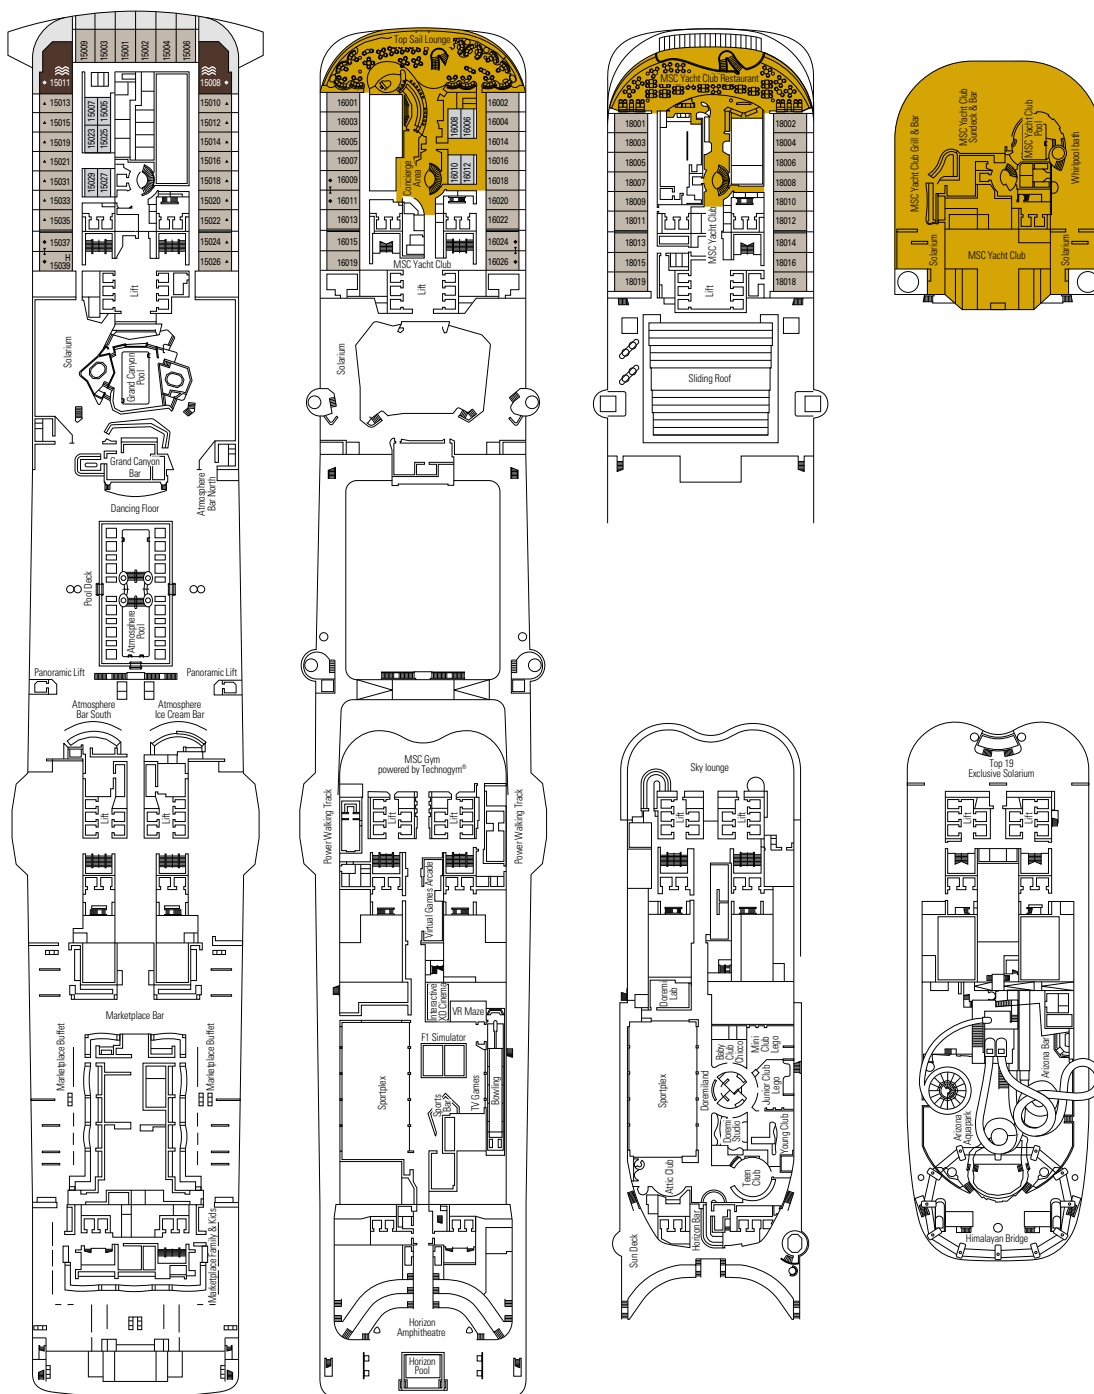

AUREA > Balcony
AUREA > Suite
AUREA > Duplex

MSC YACHT CLUB > Interior Suite
MSC YACHT CLUB > Deluxe Suite
MSC YACHT CLUB > Royal Suite

- All cabins have one double bed convertible to two single beds.
- 3rd and 4th beds available in all categories except for Interior Studio, MSC Yacht Club Interior Suite, Ocean View Bella.
- 5th bed available in Ocean View Bella and Suite Fantastica.
- Cabins 13245, 13342, 14213, 14256 have only bunk bed.
- ° Single cabin with reduced size bed (140x200cm).
- °° Reduced size bed (140x200cm).
- ** This symbol indicates only some of the available combinations of family cabins.

Ship configuration, data and descriptions may be subject to change depending on the season and on the destination and will be verified at the time of booking.

MSC YACHT CLUB

DECK 15
PREZIOSA

DECK 16
SEAVIEW