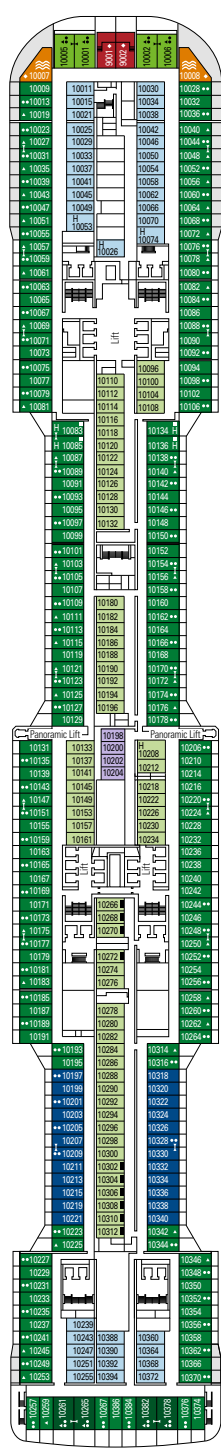

DECK PLANS & ACCOMMODATIONS

2.217 CABINS
5.686 GUESTS

GALLERIA BELLISSIMA

DECK 4
LIRICA

DECK 5
OPERA

DECK 6
MUSICA

DECK 7
FANTASIA

DECK 8
MERAVIGLIA

LONDON THEATRE

BUTCHER'S CUT

DECK 9 SEASIDE

DECK 10 SEASIDE EVO

DECK 11 BELLISSIMA

DECK 12 GRANDIOSA

DECK 13 MAGNIFICA

DECK 14 WORLD CLASS

- Splendida Deck 19
- Divina Deck 18
- Seaview Deck 16
- Preziosa Deck 15
- World Class Deck 14
- Magnifica Deck 13
- Grandiosa Deck 12
- Bellissima Deck 11
- Seaside Evo Deck 10
- Seaside Deck 9
- Meraviglia Deck 8
- Fantasia Deck 7
- Musica Deck 6
- Opera Deck 5
- Lirica Deck 4

2.217 Cabins

Royal Suites	2
Deluxe Suites*	78
Interior Suites	15
Duplex Suites	8
Suites	34
Balcony*	1.282
Ocean View	136
Interior*	650
Interior Studio	12

*Including cabins for guests with disabilities or reduced mobility.