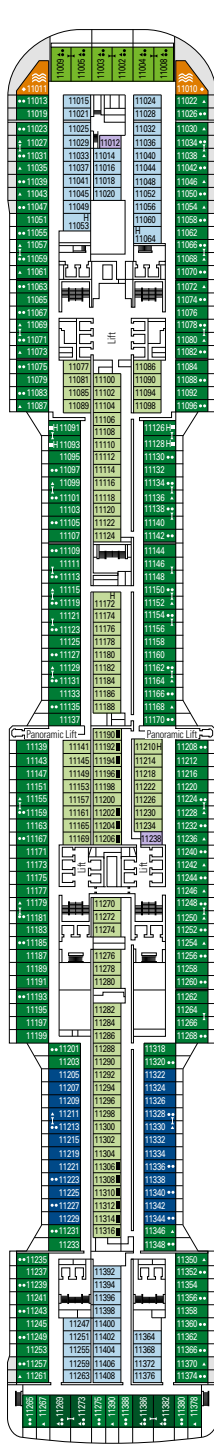

DECK PLANS & ACCOMMODATIONS

2.217 CABINS
5.686 GUESTS

GALLERIA BELLISSIMA

DECK 4
LIRICA

DECK 5
OPERA

DECK 6
MUSICA

DECK 7
FANTASIA

DECK 8
MERAVIGLIA

LONDON THEATRE

BUTCHER'S CUT

DECK 9 SEASIDE

DECK 10 SEASIDE EVO

DECK 11 BELLISSIMA

DECK 12 GRANDIOSA

DECK 13 MAGNIFICA

DECK 14 WORLD CLASS

- Splendida Deck 19
- Divina Deck 18
- Seaview Deck 16
- Preziosa Deck 15
- World Class Deck 14
- Magnifica Deck 13
- Grandiosa Deck 12
- Bellissima Deck 11
- Seaside Evo Deck 10
- Seaside Deck 9
- Meraviglia Deck 8
- Fantasia Deck 7
- Musica Deck 6
- Opera Deck 5
- Lirica Deck 4