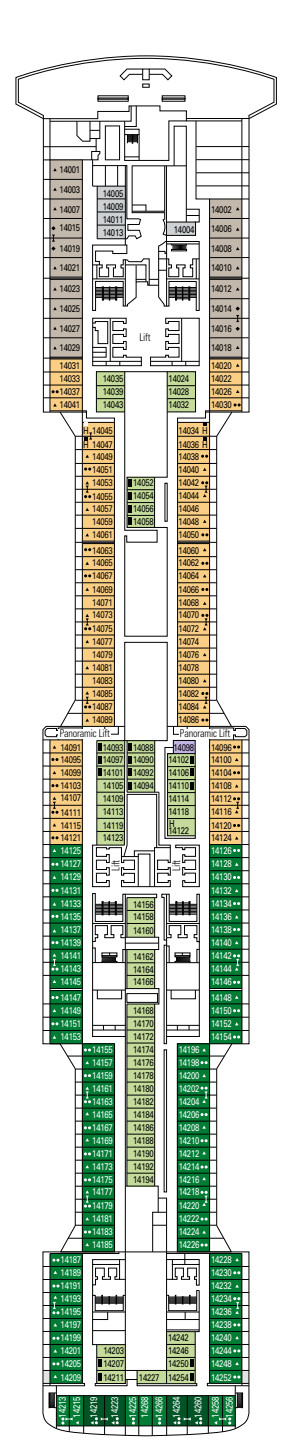

DECK PLANS & ACCOMMODATIONS

2.217 CABINS
5.686 GUESTS

GALLERIA BELLISSIMA

DECK 4
LIRICA

DECK 5
OPERA

DECK 6
MUSICA

DECK 7
FANTASIA

DECK 8
MERAVIGLIA

LONDON THEATRE

BUTCHER'S CUT

DECK 9 SEASIDE

DECK 10 SEASIDE EVO

DECK 11 BELLISSIMA

DECK 12 GRANDIOSA

DECK 13 MAGNIFICA

DECK 14 WORLD CLASS

- Splendida Deck 19
- Divina Deck 18
- Seaview Deck 16
- Preziosa Deck 15
- World Class Deck 14
- Magnifica Deck 13
- Grandiosa Deck 12
- Bellissima Deck 11
- Seaside Evo Deck 10
- Seaside Deck 9
- Meraviglia Deck 8
- Fantasia Deck 7
- Musica Deck 6
- Opera Deck 5
- Lirica Deck 4