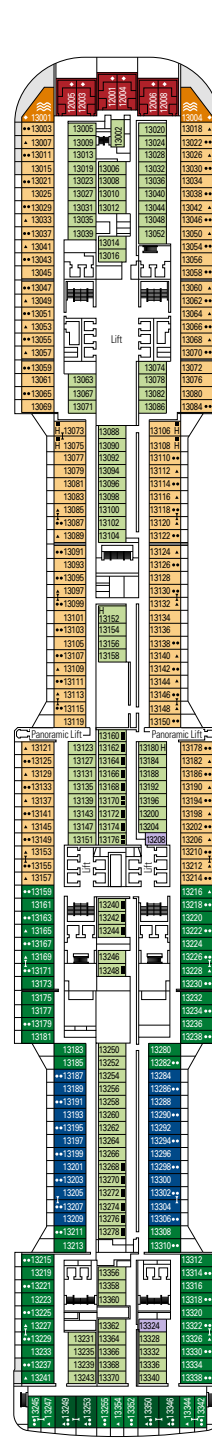

DECK PLANS & ACCOMMODATIONS

2.217 CABINS
5.686 GUESTS

GALLERIA BELLISSIMA

DECK 4
LIRICA

DECK 5
OPERA

DECK 6
MUSICA

DECK 7
FANTASIA

DECK 8
MERAVIGLIA

LONDON THEATRE

BUTCHER'S CUT

DECK 9 SEASIDE

DECK 10 SEASIDE EVO

DECK 11 BELLISSIMA

DECK 12 GRANDIOSA

DECK 13 MAGNIFICA

DECK 14 WORLD CLASS

- Splendida Deck 19
- Divina Deck 18
- Seaview Deck 16
- Preziosa Deck 15
- World Class Deck 14
- Magnifica Deck 13
- Grandiosa Deck 12
- Bellissima Deck 11
- Seaside Evo Deck 10
- Seaside Deck 9
- Meraviglia Deck 8
- Fantasia Deck 7
- Musica Deck 6
- Opera Deck 5
- Lirica Deck 4