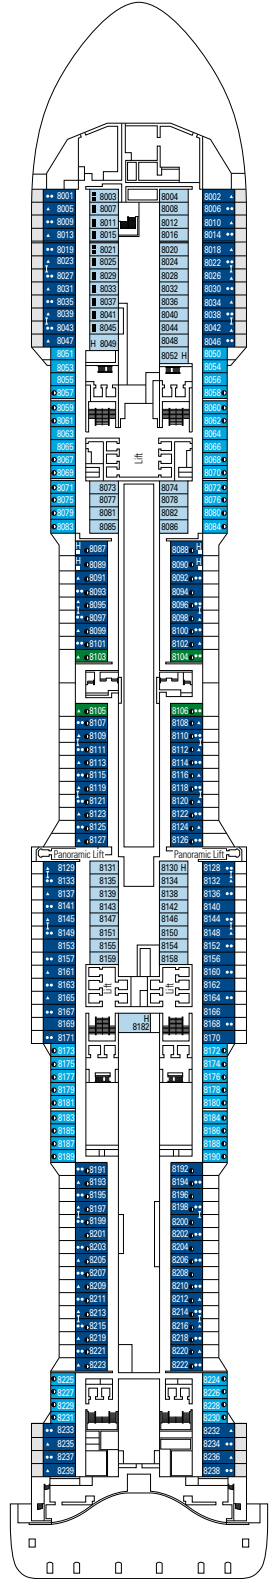

DECK PLANS & ACCOMMODATIONS

2.217 CABINS
5.686 GUESTS

GALLERIA BELLISSIMA

DECK 4
LIRICA

DECK 5
OPERA

DECK 6
MUSICA

DECK 7
FANTASIA

DECK 8
MERAVIGLIA

LONDON THEATRE

BUTCHER'S CUT

DECK 9 SEASIDE

DECK 10 SEASIDE EVO

DECK 11 BELLISSIMA

DECK 12 GRANDIOSA

DECK 13 MAGNIFICA

DECK 14 WORLD CLASS

- Splendida Deck 19
- Divina Deck 18
- Seaview Deck 16
- Preziosa Deck 15
- World Class Deck 14
- Magnifica Deck 13
- Grandiosa Deck 12
- Bellissima Deck 11
- Seaside Evo Deck 10
- Seaside Deck 9
- Meraviglia Deck 8
- Fantasia Deck 7
- Musica Deck 6
- Opera Deck 5
- Lirica Deck 4

CABINS CATEGORIES

BELLA > Interior Studio°
BELLA > Interior
BELLA > Ocean View°°
BELLA > Balcony

FANTASTICA > Interior
FANTASTICA > Ocean View
FANTASTICA > Balcony
FANTASTICA > Family cabins**
FANTASTICA > Suite