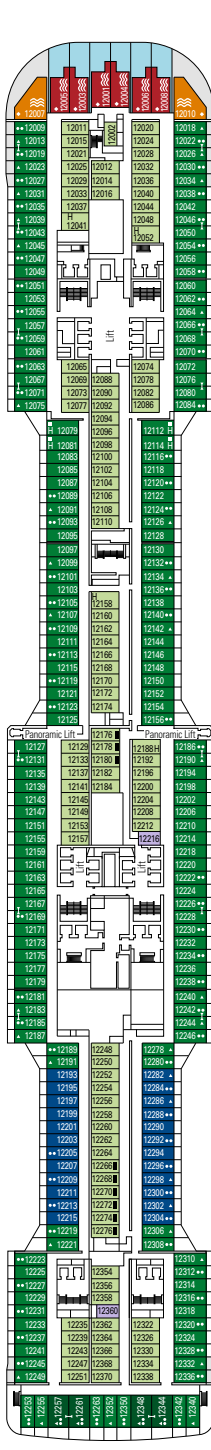

DECK PLANS & ACCOMMODATIONS

2.217 CABINS
5.686 GUESTS

GALLERIA BELLISSIMA

DECK 4
LIRICA

DECK 5
OPERA

DECK 6
MUSICA

DECK 7
FANTASIA

DECK 8
MERAVIGLIA

LONDON THEATRE

BUTCHER'S CUT

DECK 9 SEASIDE

DECK 10 SEASIDE EVO

DECK 11 BELLISSIMA

DECK 12 GRANDIOSA

DECK 13 MAGNIFICA

DECK 14 WORLD CLASS

- Splendida Deck 19
- Divina Deck 18
- Seaview Deck 16
- Preziosa Deck 15
- World Class Deck 14
- Magnifica Deck 13
- Grandiosa Deck 12
- Bellissima Deck 11
- Seaside Evo Deck 10
- Seaside Deck 9
- Meraviglia Deck 8
- Fantasia Deck 7
- Musica Deck 6
- Opera Deck 5
- Lirica Deck 4