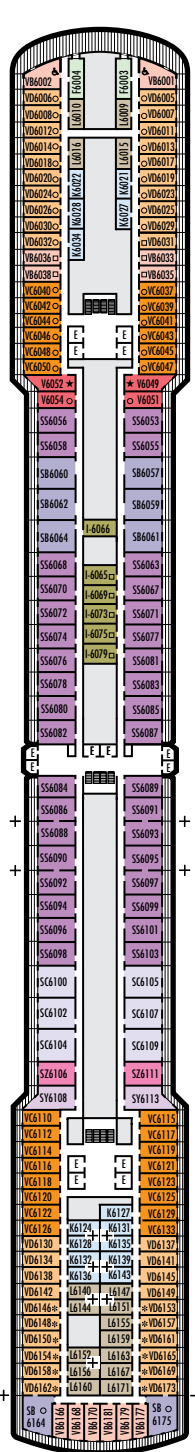

MAIN DECK
Staterooms 1001–1130

LOWER PROMENADE DECK

PROMENADE DECK

UPPER PROMENADE DECK
Staterooms 4001–4189

VERANDAH DECK
Staterooms 5001–5193

UPPER VERANDAH DECK
Staterooms 6001–6181

STATEROOM SYMBOL LEGEND

- Quad (2 lower beds, 1 sofa bed, 1 upper)
- Triple (2 lower beds, 1 sofa bed)
- △ Partial sea view
- X Fully obstructed view
- + Connecting rooms
- ★ Shower only
- ◆ Single-sink vanity
- ◆ Staterooms have solid steel verandah railings instead of clear-view Plexiglas® railings

ACCESSIBILITY STATEROOM SYMBOL LEGEND

- ♿ Staterooms I-8033, VB6002, VB6001, J1074, K1012 & K1011 are fully accessible, roll-in shower only
- ▼ Suites SA7058 & SA7057 are fully accessible with single side approach to the bed, bathtub and roll-in shower. Suites SY5002 & SY5001 are fully accessible with single side approach to the bed, roll-in shower only.
- ★ Staterooms VA8119, VA8116, VA8026, VA8025, V6052, V6049, V5140, V5135, V5054, V5051, VA4134, VA4131, H4092, H4089, VA4052, VA4051, D1100, D1099, C1082 & C1081 are ambulatory accessible, roll-in shower only

SHIP SPECIFICATIONS & FACILITIES

- 2,106 Guests
- 874 Crew
- 86,700 Gross Tons
- 936 Feet Long
- 11 Guest Decks
- Wraparound Promenade Deck
- 8 Restaurants & Cafes
- 8 Entertainment Venues
- 11 Lounges/Bars
- 2 Outdoor Swimming Pools (one with sliding glass roof)
- Spa & Salon
- Fitness Center
- Suite Lounge
- Duty-free Shops
- Library/Internet Cafe
- Onboard Wi-Fi Access
- Casino
- Sport Courts