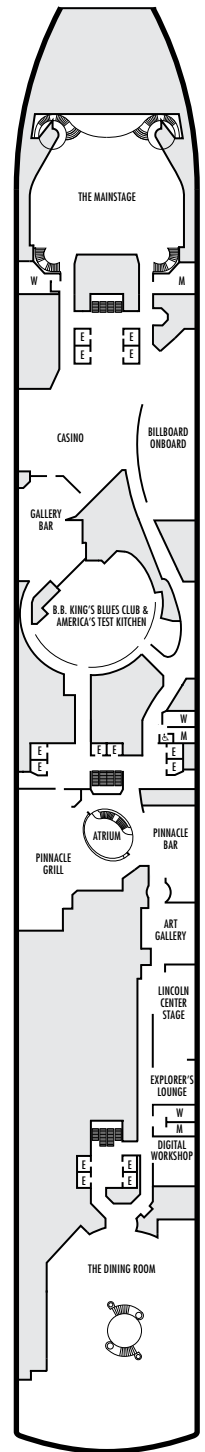

MAIN DECK
Staterooms 1001–1130

LOWER PROMENADE DECK

PROMENADE DECK

UPPER PROMENADE DECK
Staterooms 4001–4189

VERANDAH DECK
Staterooms 5001–5193

UPPER VERANDAH DECK
Staterooms 6001–6181

STATEROOM SYMBOL LEGEND

- Quad (2 lower beds, 1 sofa bed, 1 upper)
- Triple (2 lower beds, 1 sofa bed)
- △ Partial sea view
- X Fully obstructed view
- + Connecting rooms
- ★ Shower only
- ◆ Single-sink vanity
- ◆ Staterooms have solid steel verandah railings instead of clear-view Plexiglas® railings

ACCESSIBILITY STATEROOM SYMBOL LEGEND

- ♿ Staterooms I-8033, VB6002, VB6001, J1074, K1012 & K1011 are fully accessible, roll-in shower only
- ▼ Suites SA7058 & SA7057 are fully accessible with single side approach to the bed, bathtub and roll-in shower. Suites SY5002 & SY5001 are fully accessible with single side approach to the bed, roll-in shower only.
- ★ Staterooms VA8119, VA8116, VA8026, VA8025, V6052, V6049, V5140, V5135, V5054, V5051, VA4134, VA4131, H4092, H4089, VA4052, VA4051, D1100, D1099, C1082 & C1081 are ambulatory accessible, roll-in shower only