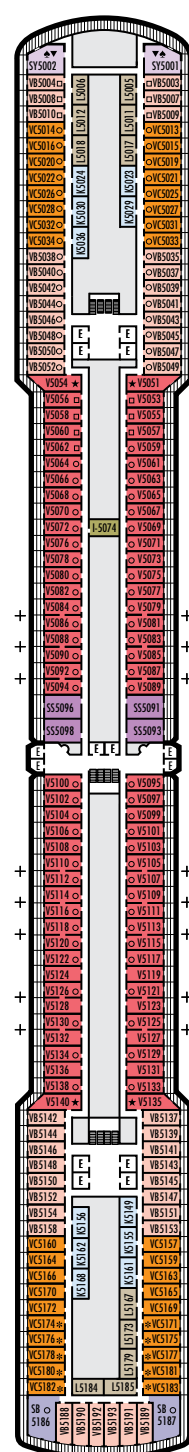

MAIN DECK
Staterooms 1001–1130

LOWER PROMENADE DECK

PROMENADE DECK

UPPER PROMENADE DECK
Staterooms 4001–4189

VERANDAH DECK
Staterooms 5001–5193

UPPER VERANDAH DECK
Staterooms 6001–6181

STATEROOM SYMBOL LEGEND

- Quad (2 lower beds, 1 sofa bed, 1 upper)
- Triple (2 lower beds, 1 sofa bed)
- △ Partial sea view
- X Fully obstructed view
- + Connecting rooms
- ★ Shower only
- ◆ Single-sink vanity
- ◆ Staterooms have solid steel verandah railings instead of clear-view Plexiglas® railings

ACCESSIBILITY STATEROOM SYMBOL LEGEND

- ♿ Staterooms I-8033, VB6002, VB6001, J1074, K1012 & K1011 are fully accessible, roll-in shower only
- ▼ Suites SA7058 & SA7057 are fully accessible with single side approach to the bed, bathtub and roll-in shower. Suites SY5002 & SY5001 are fully accessible with single side approach to the bed, roll-in shower only.
- ★ Staterooms VA8119, VA8116, VA8026, VA8025, V6052, V6049, V5140, V5135, V5054, V5051, VA4134, VA4131, H4092, H4089, VA4052, VA4051, D1100, D1099, C1082 & C1081 are ambulatory accessible, roll-in shower only

SHIP SPECIFICATIONS & FACILITIES

- 2,106 Guests
- 874 Crew
- 86,700 Gross Tons
- 936 Feet Long
- 11 Guest Decks
- Wraparound Promenade Deck
- 8 Restaurants & Cafes
- 8 Entertainment Venues
- 11 Lounges/Bars
- 2 Outdoor Swimming Pools (one with sliding glass roof)
- Spa & Salon
- Fitness Center
- Suite Lounge
- Duty-free Shops
- Library/Internet Cafe
- Onboard Wi-Fi Access
- Casino
- Sport Courts