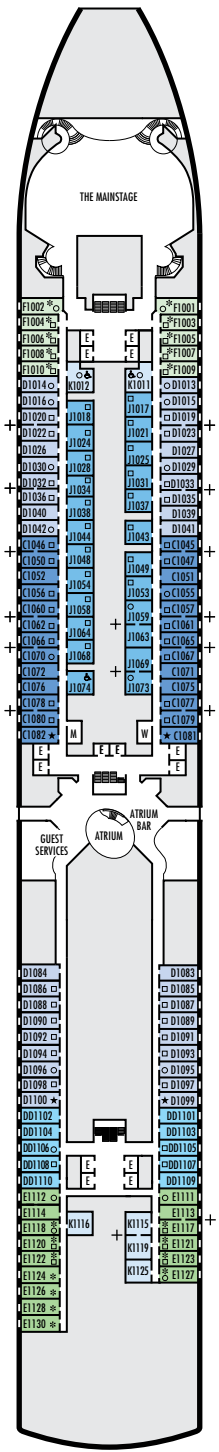

MAIN DECK
Staterooms 1001–1130

LOWER PROMENADE DECK

PROMENADE DECK

UPPER PROMENADE DECK
Staterooms 4001–4189

VERANDAH DECK
Staterooms 5001–5193

UPPER VERANDAH DECK
Staterooms 6001–6181

STATEROOM SYMBOL LEGEND

- Quad (2 lower beds, 1 sofa bed, 1 upper)
- Triple (2 lower beds, 1 sofa bed)
- △ Partial sea view
- X Fully obstructed view
- + Connecting rooms
- ★ Shower only
- ◆ Single-sink vanity
- ◆ Staterooms have solid steel verandah railings instead of clear-view Plexiglas® railings

ACCESSIBILITY STATEROOM SYMBOL LEGEND

- ♿ Staterooms I-8033, VB6002, VB6001, J1074, K1012 & K1011 are fully accessible, roll-in shower only
- ▼ Suites SA7058 & SA7057 are fully accessible with single side approach to the bed, bathtub and roll-in shower. Suites SY5002 & SY5001 are fully accessible with single side approach to the bed, roll-in shower only.
- ★ Staterooms VA8119, VA8116, VA8026, VA8025, V6052, V6049, V5140, V5135, V5054, V5051, VA4134, VA4131, H4092, H4089, VA4052, VA4051, D1100, D1099, C1082 & C1081 are ambulatory accessible, roll-in shower only

SHIP SPECIFICATIONS & FACILITIES

- 2,106 Guests
- 874 Crew
- 86,700 Gross Tons
- 936 Feet Long
- 11 Guest Decks
- Wraparound Promenade Deck
- 8 Restaurants & Cafes
- 8 Entertainment Venues
- 11 Lounges/Bars
- 2 Outdoor Swimming Pools (one with sliding glass roof)
- Spa & Salon
- Fitness Center
- Suite Lounge
- Duty-free Shops
- Library/Internet Cafe
- Onboard Wi-Fi Access
- Casino
- Sport Courts