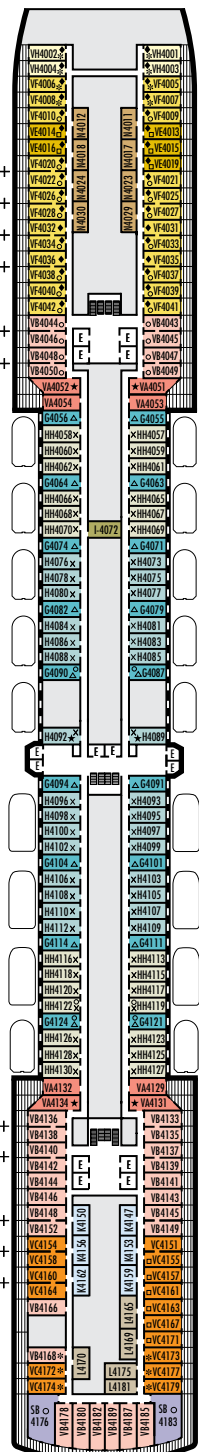

MAIN DECK
Staterooms 1001–1130

LOWER PROMENADE DECK

PROMENADE DECK

UPPER PROMENADE DECK
Staterooms 4001–4189

VERANDAH DECK
Staterooms 5001–5193

UPPER VERANDAH DECK
Staterooms 6001–6181

STATEROOM SYMBOL LEGEND

- Quad (2 lower beds, 1 sofa bed, 1 upper)
- Triple (2 lower beds, 1 sofa bed)
- △ Partial sea view
- X Fully obstructed view
- + Connecting rooms
- ★ Shower only
- ◆ Single-sink vanity
- ◆ Staterooms have solid steel verandah railings instead of clear-view Plexiglas® railings

ACCESSIBILITY STATEROOM SYMBOL LEGEND

- ♿ Staterooms I-8033, VB6002, VB6001, J1074, K1012 & K1011 are fully accessible, roll-in shower only
- ▼ Suites SA7058 & SA7057 are fully accessible with single side approach to the bed, bathtub and roll-in shower. Suites SY5002 & SY5001 are fully accessible with single side approach to the bed, roll-in shower only.
- ★ Staterooms VA8119, VA8116, VA8026, VA8025, V6052, V6049, V5140, V5135, V5054, V5051, VA4134, VA4131, H4092, H4089, VA4052, VA4051, D1100, D1099, C1082 & C1081 are ambulatory accessible, roll-in shower only

SHIP SPECIFICATIONS & FACILITIES

- 2,106 Guests
- 874 Crew
- 86,700 Gross Tons
- 936 Feet Long
- 11 Guest Decks
- Wraparound Promenade Deck
- 8 Restaurants & Cafes
- 8 Entertainment Venues
- 11 Lounges/Bars
- 2 Outdoor Swimming Pools (one with sliding glass roof)
- Spa & Salon
- Fitness Center
- Suite Lounge
- Duty-free Shops
- Library/Internet Cafe
- Onboard Wi-Fi Access
- Casino
- Sport Courts