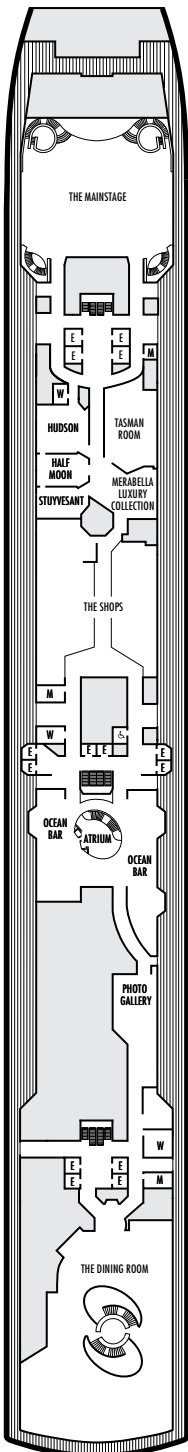

MAIN DECK
Staterooms 1001–1130

LOWER PROMENADE DECK

PROMENADE DECK

UPPER PROMENADE DECK
Staterooms 4001–4189

VERANDAH DECK
Staterooms 5001–5193

UPPER VERANDAH DECK
Staterooms 6001–6181

STATEROOM SYMBOL LEGEND

- Quad (2 lower beds, 1 sofa bed, 1 upper)
- Triple (2 lower beds, 1 sofa bed)
- △ Partial sea view
- X Fully obstructed view
- + Connecting rooms
- ★ Shower only
- ◆ Single-sink vanity
- ◆ Staterooms have solid steel verandah railings instead of clear-view Plexiglas® railings

ACCESSIBILITY STATEROOM SYMBOL LEGEND

- ♿ Staterooms I-8033, VB6002, VB6001, J1074, K1012 & K1011 are fully accessible, roll-in shower only
- ▼ Suites SA7058 & SA7057 are fully accessible with single side approach to the bed, bathtub and roll-in shower. Suites SY5002 & SY5001 are fully accessible with single side approach to the bed, roll-in shower only.
- ★ Staterooms VA8119, VA8116, VA8026, VA8025, V6052, V6049, V5140, V5135, V5054, V5051, VA4134, VA4131, H4092, H4089, VA4052, VA4051, D1100, D1099, C1082 & C1081 are ambulatory accessible, roll-in shower only