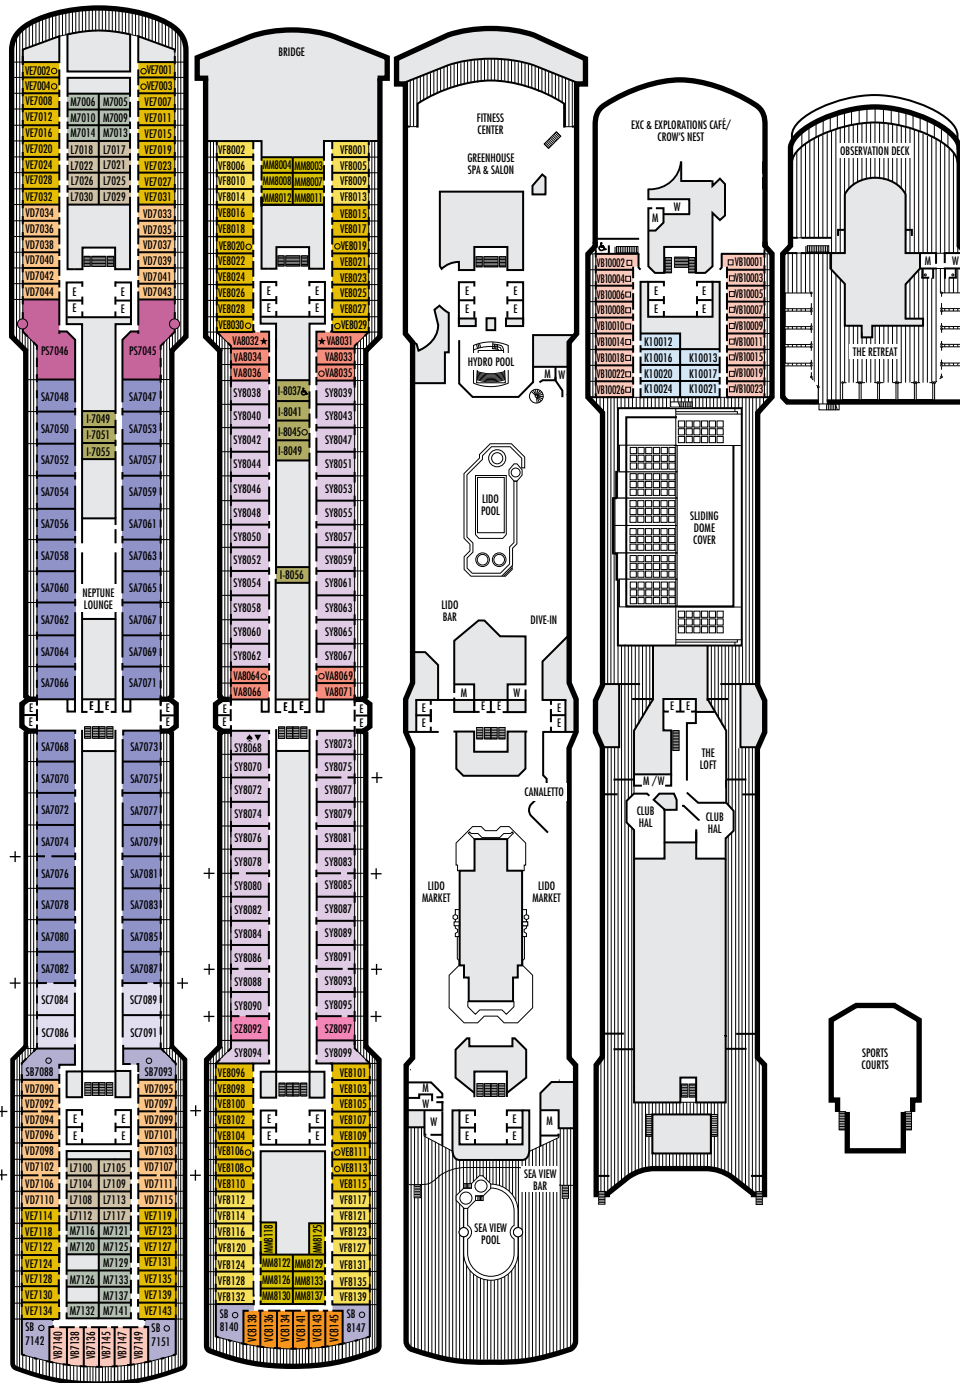

**VERANDAH STATEROOMS**

**VA VB VC VD VE VF**

**VH**  
**Verandah:** 2 lower beds convertible to 1 queen-size bed, bathtub & shower, sitting area, private verandah, floor-to-ceiling windows.

**OCEAN-VIEW STATEROOMS**

**C D DD E F**

**Large:** 2 lower beds convertible to 1 queen-size bed, bathtub & shower.

**G H HH**

**Large:** 2 lower beds convertible to 1 queen-size bed, bathtub & shower. All G-category staterooms have partial sea views. All H- & HH-category staterooms have fully obstructed views.

**INTERIOR STATEROOMS**

**I J K L M MM**

**N**  
**Large or Standard:** 2 lower beds convertible to 1 queen-size bed, shower.

◆ The Screening Room is available on the *ms Oosterdam* & *ms Zuiderdam* only.