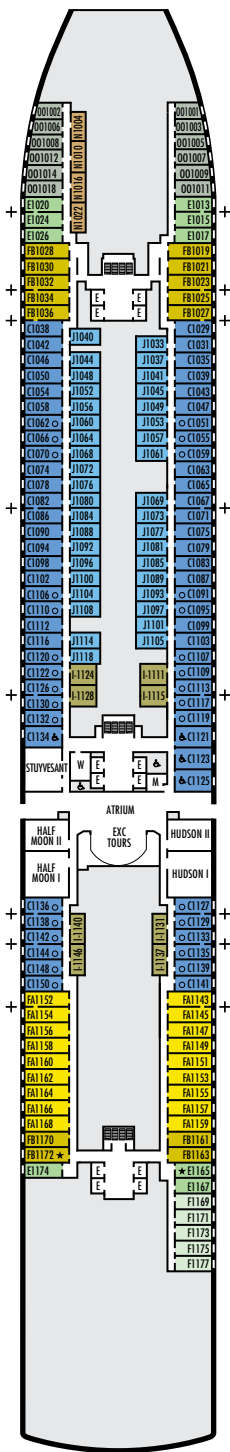

MAIN DECK
Staterooms 1001–1177

PLAZA DECK

PROMENADE DECK

BEEHOVEN DECK
Staterooms 4001–4221

GERSHWIN DECK
Staterooms 5001–5225

MOZART DECK
Staterooms 6001–6235

STATEROOM SYMBOL LEGEND

- Quad (2 lower beds, 1 sofa bed, 1 upper)
- ⊙ Triple (2 lower beds, 1 upper)
- Triple (2 lower beds, 1 sofa bed)
- ⊕ Double (2 lower beds convertible to 1 king-size bed, no Murphy bed, no sofa bed)
- △ Partially obstructed view
- + Connecting rooms
- ◆ Floor-to-ceiling windows
- * Shower only
- ▷ Uncovered verandah
- ◆ Staterooms have solid steel verandah railings instead of clear-view Plexiglas® railings

ACCESSIBILITY STATEROOM SYMBOL LEGEND

- ♿ Suites SA7094, A6150 & A6148, and staterooms VA8147, VA8145, VA8134, VA8132, I-7108, I-7101, I-6131, I-6116, V5171, V5152, I-5129, I-5112, V5057, V5055, V5054, V5052, VH4167, VH4146, VH4107, VH4096, C1134, C1125, C1123, C1121 are fully accessible, roll-in shower only
- ★ Suites B8101 & SA7092 and staterooms K11049, VB11038, VQ10033, VE8142, VD7049, K6185, VC6158, V5051, V5048, FB1172 & E1165 are ambulatory accessible, shower only with small step, step into bathroom, standard interior and exterior door size

SHIP SPECIFICATIONS & FACILITIES

- 2,650 Guests
- 1,036 Crew
- 99,500 Gross Tons
- 975 Feet Long
- 13 Guest Decks
- Wraparound Promenade Deck
- 12 Restaurants & Cafes
- 7 Entertainment Venues
- 7 Lounges/Bars
- 2 Outdoor Swimming Pools (one with sliding glass roof)
- Spa & Salon
- Fitness Center
- Suite Lounge
- Duty-free Shops
- Library/Internet Cafe
- Onboard Wi-Fi Access
- Casino
- Sport Courts

Important Note: Not all staterooms within each category have the same furniture configuration and/or facilities. Appropriate symbols within the rooms on the deck plans describe differences from the stateroom descriptions below.