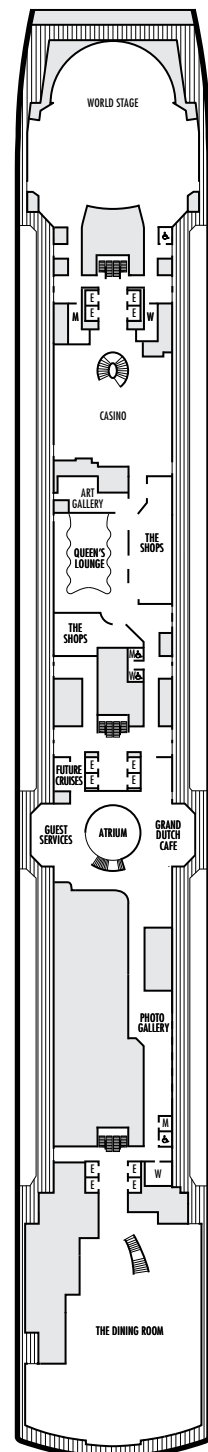

MAIN DECK
Staterooms 1001–1177

PLAZA DECK

PROMENADE DECK

BEEHOVEN DECK
Staterooms 4001–4221

GERSHWIN DECK
Staterooms 5001–5225

MOZART DECK
Staterooms 6001–6235

STATEROOM SYMBOL LEGEND

- Quad (2 lower beds, 1 sofa bed, 1 upper)
- ⊙ Triple (2 lower beds, 1 upper)
- Triple (2 lower beds, 1 sofa bed)
- ⊕ Double (2 lower beds convertible to 1 king-size bed, no Murphy bed, no sofa bed)
- △ Partially obstructed view
- + Connecting rooms
- ◆ Floor-to-ceiling windows
- * Shower only
- ▷ Uncovered verandah
- ◆ Staterooms have solid steel verandah railings instead of clear-view Plexiglas® railings

ACCESSIBILITY STATEROOM SYMBOL LEGEND

- ♿ Suites SA7094, A6150 & A6148, and staterooms VA8147, VA8145, VA8134, VA8132, I-7108, I-7101, I-6131, I-6116, V5171, V5152, I-5129, I-5112, V5057, V5055, V5054, V5052, VH4167, VH4146, VH4107, VH4096, C1134, C1125, C1123, C1121 are fully accessible, roll-in shower only
- ★ Suites B8101 & SA7092 and staterooms K11049, VB11038, VQ10033, VE8142, VD7049, K6185, VC6158, V5051, V5048, FB1172 & E1165 are ambulatory accessible, shower only with small step, step into bathroom, standard interior and exterior door size

SHIP SPECIFICATIONS & FACILITIES

- 2,650 Guests
- 1,036 Crew
- 99,500 Gross Tons
- 975 Feet Long
- 13 Guest Decks
- Wraparound Promenade Deck
- 12 Restaurants & Cafes
- 7 Entertainment Venues
- 7 Lounges/Bars
- 2 Outdoor Swimming Pools (one with sliding glass roof)
- Spa & Salon
- Fitness Center
- Suite Lounge
- Duty-free Shops
- Library/Internet Cafe
- Onboard Wi-Fi Access
- Casino
- Sport Courts