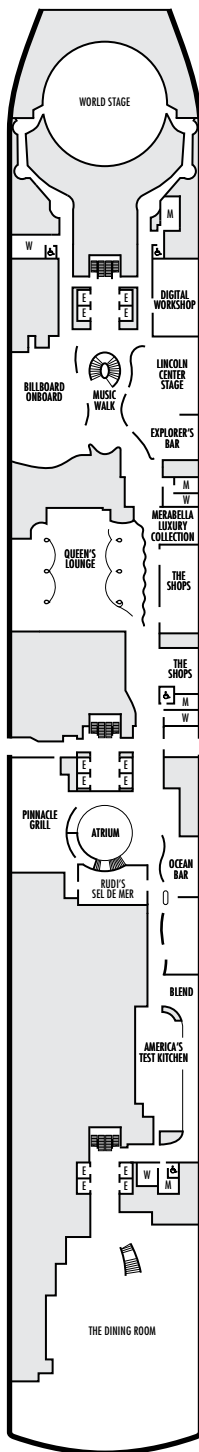

MAIN DECK
Staterooms 1001–1177

PLAZA DECK

PROMENADE DECK

BEEHOVEN DECK
Staterooms 4001–4221

GERSHWIN DECK
Staterooms 5001–5225

MOZART DECK
Staterooms 6001–6235

STATEROOM SYMBOL LEGEND

- Quad (2 lower beds, 1 sofa bed, 1 upper)
- ⊙ Triple (2 lower beds, 1 upper)
- Triple (2 lower beds, 1 sofa bed)
- ⊕ Double (2 lower beds convertible to 1 king-size bed, no Murphy bed, no sofa bed)
- △ Partially obstructed view
- + Connecting rooms
- ◆ Floor-to-ceiling windows
- * Shower only
- ▷ Uncovered verandah
- ◆ Staterooms have solid steel verandah railings instead of clear-view Plexiglas® railings

ACCESSIBILITY STATEROOM SYMBOL LEGEND

- ♿ Suites SA7094, A6150 & A6148, and staterooms VA8147, VA8145, VA8134, VA8132, I-7108, I-7101, I-6131, I-6116, V5171, V5152, I-5129, I-5112, V5057, V5055, V5054, V5052, VH4167, VH4146, VH4107, VH4096, C1134, C1125, C1123, C1121 are fully accessible, roll-in shower only
- ★ Suites B8101 & SA7092 and staterooms K11049, VB11038, VQ10033, VE8142, VD7049, K6185, VC6158, V5051, V5048, FB1172 & E1165 are ambulatory accessible, shower only with small step, step into bathroom, standard interior and exterior door size

SHIP SPECIFICATIONS & FACILITIES

- 2,650 Guests
- 1,036 Crew
- 99,500 Gross Tons
- 975 Feet Long
- 13 Guest Decks
- Wraparound Promenade Deck
- 12 Restaurants & Cafes
- 7 Entertainment Venues
- 7 Lounges/Bars
- 2 Outdoor Swimming Pools (one with sliding glass roof)
- Spa & Salon
- Fitness Center
- Suite Lounge
- Duty-free Shops
- Library/Internet Cafe
- Onboard Wi-Fi Access
- Casino
- Sport Courts

Important Note: Not all staterooms within each category have the same furniture configuration and/or facilities. Appropriate symbols within the rooms on the deck plans describe differences from the stateroom descriptions below.