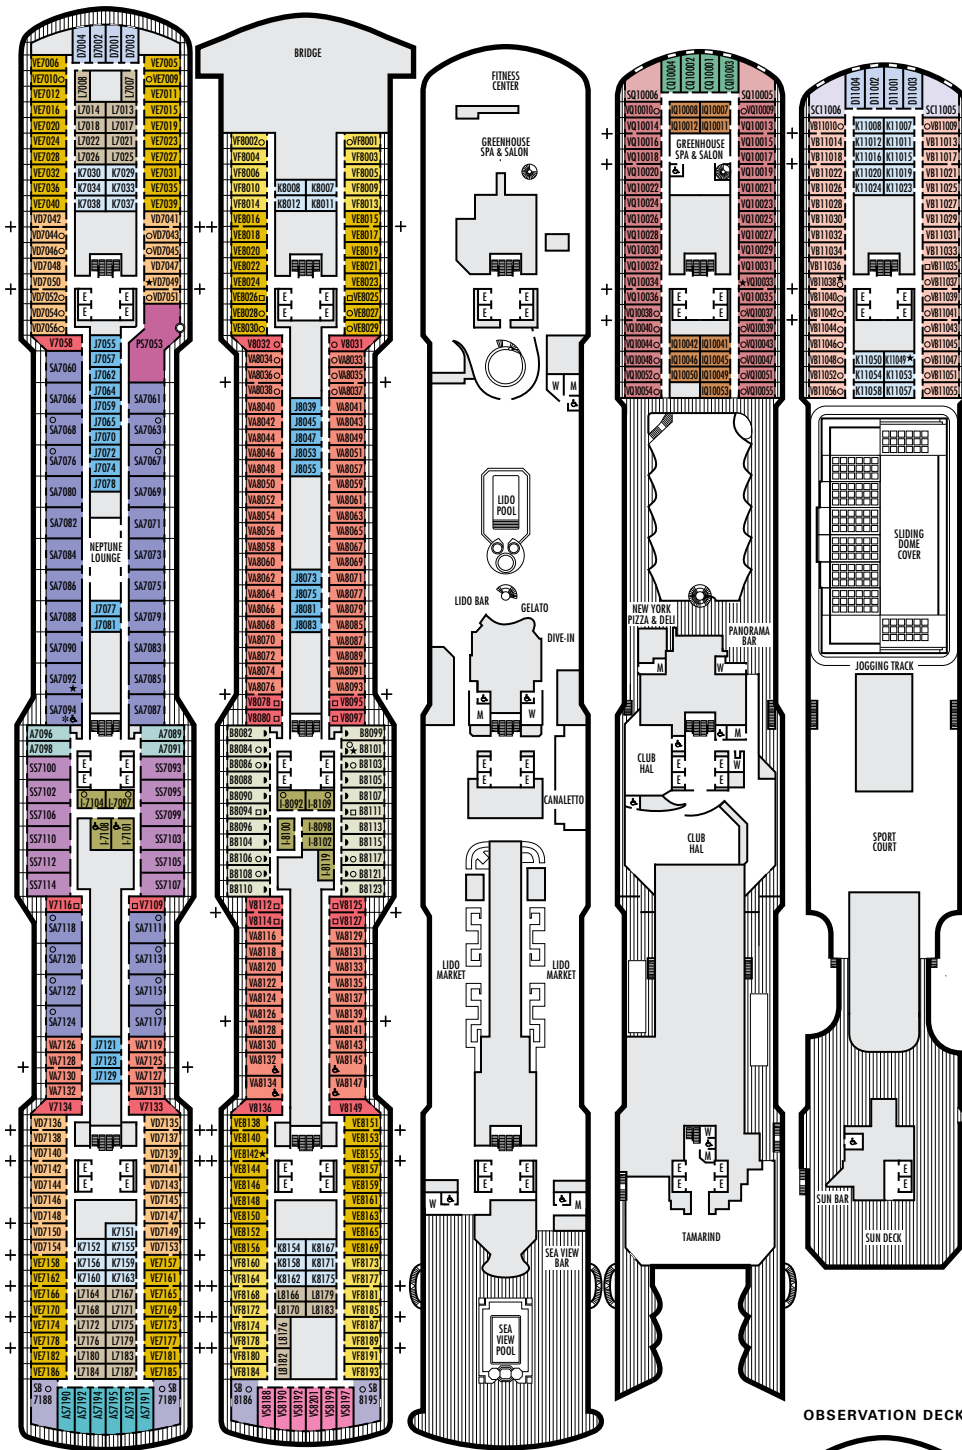

OCEAN-VIEW STATEROOMS

FA FB

Family: 2 lower beds convertible to 1 queen-size bed, 1 sofa bed for 2 persons & 1 upper bed. 2 bathrooms — one with bathtub, shower, sink & toilet; one with shower & sink.

CQ* C D E F

Large: 2 lower beds convertible to 1 queen-size bed, shower.

OO

Single: 1 lower bed, shower.

INTERIOR STATEROOMS

IQ* I J K L N

Large or Standard: 2 lower beds convertible to 1 queen-size bed, shower.

▼ Spa Suites and Staterooms. Opt for the serenity of a Spa Suite or Stateroom, featuring modern spa amenities.

OBSERVATION DECK