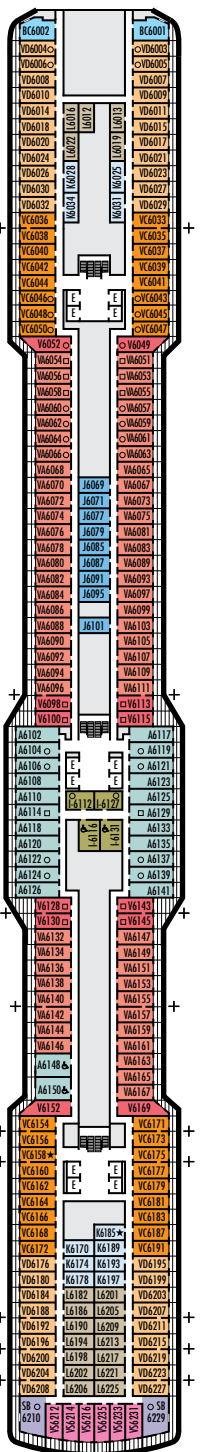

MAIN DECK
Staterooms 1001–1177

PLAZA DECK

PROMENADE DECK

BEEHOVEN DECK
Staterooms 4001–4221

GERSHWIN DECK
Staterooms 5001–5225

MOZART DECK
Staterooms 6001–6235

STATEROOM SYMBOL LEGEND

- Quad (2 lower beds, 1 sofa bed, 1 upper)
- ⊙ Triple (2 lower beds, 1 upper)
- Triple (2 lower beds, 1 sofa bed)
- ⊕ Double (2 lower beds convertible to 1 king-size bed, no Murphy bed, no sofa bed)
- △ Partially obstructed view
- + Connecting rooms
- ◆ Floor-to-ceiling windows
- * Shower only
- ▷ Uncovered verandah
- ◆ Staterooms have solid steel verandah railings instead of clear-view Plexiglas® railings

ACCESSIBILITY STATEROOM SYMBOL LEGEND

- ♿ Suites SA7094, A6150 & A6148, and staterooms VA8147, VA8145, VA8134, VA8132, I-7108, I-7101, I-6131, I-6116, V5171, V5152, I-5129, I-5112, V5057, V5055, V5054, V5052, VH4167, VH4146, VH4107, VH4096, C1134, C1125, C1123, C1121 are fully accessible, roll-in shower only
- ★ Suites B8101 & SA7092 and staterooms K11049, VB11038, VQ10033, VE8142, VD7049, K6185, VC6158, V5051, V5048, FB1172 & E1165 are ambulatory accessible, shower only with small step, step into bathroom, standard interior and exterior door size

SHIP SPECIFICATIONS & FACILITIES

- 2,650 Guests
- 1,036 Crew
- 99,500 Gross Tons
- 975 Feet Long
- 13 Guest Decks
- Wraparound Promenade Deck
- 12 Restaurants & Cafes
- 7 Entertainment Venues
- 7 Lounges/Bars
- 2 Outdoor Swimming Pools (one with sliding glass roof)
- Spa & Salon
- Fitness Center
- Suite Lounge
- Duty-free Shops
- Library/Internet Cafe
- Onboard Wi-Fi Access
- Casino
- Sport Courts

Important Note: Not all staterooms within each category have the same furniture configuration and/or facilities. Appropriate symbols within the rooms on the deck plans describe differences from the stateroom descriptions below.