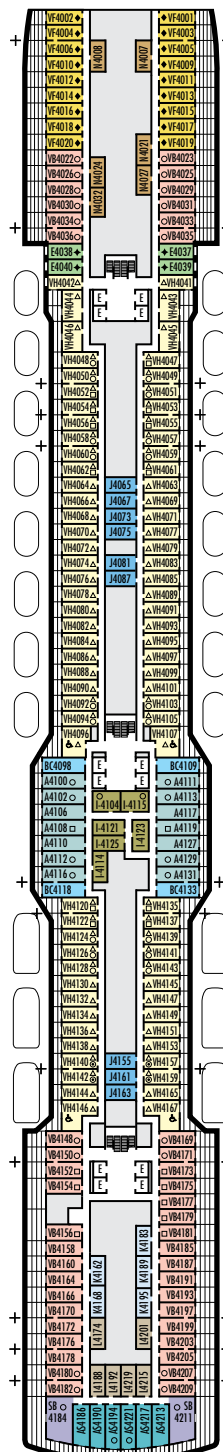

MAIN DECK
Staterooms 1001–1177

PLAZA DECK

PROMENADE DECK

BEEHOVEN DECK
Staterooms 4001–4221

GERSHWIN DECK
Staterooms 5001–5225

MOZART DECK
Staterooms 6001–6235

STATEROOM SYMBOL LEGEND

- Quad (2 lower beds, 1 sofa bed, 1 upper)
- ⊙ Triple (2 lower beds, 1 upper)
- Triple (2 lower beds, 1 sofa bed)
- ⊕ Double (2 lower beds convertible to 1 king-size bed, no Murphy bed, no sofa bed)
- △ Partially obstructed view
- + Connecting rooms
- ◆ Floor-to-ceiling windows
- * Shower only
- ▷ Uncovered verandah
- ◆ Staterooms have solid steel verandah railings instead of clear-view Plexiglas® railings

ACCESSIBILITY STATEROOM SYMBOL LEGEND

- ♿ Suites SA7094, A6150 & A6148, and staterooms VA8147, VA8145, VA8134, VA8132, I-7108, I-7101, I-6131, I-6116, V5171, V5152, I-5129, I-5112, V5057, V5055, V5054, V5052, VH4167, VH4146, VH4107, VH4096, C1134, C1125, C1123, C1121 are fully accessible, roll-in shower only
- ★ Suites B8101 & SA7092 and staterooms K11049, VB11038, VQ10033, VE8142, VD7049, K6185, VC6158, V5051, V5048, FB1172 & E1165 are ambulatory accessible, shower only with small step, step into bathroom, standard interior and exterior door size

SHIP SPECIFICATIONS & FACILITIES

- 2,650 Guests
- 1,036 Crew
- 99,500 Gross Tons
- 975 Feet Long
- 13 Guest Decks
- Wraparound Promenade Deck
- 12 Restaurants & Cafes
- 7 Entertainment Venues
- 7 Lounges/Bars
- 2 Outdoor Swimming Pools (one with sliding glass roof)
- Spa & Salon
- Fitness Center
- Suite Lounge
- Duty-free Shops
- Library/Internet Cafe
- Onboard Wi-Fi Access
- Casino
- Sport Courts

Important Note: Not all staterooms within each category have the same furniture configuration and/or facilities. Appropriate symbols within the rooms on the deck plans describe differences from the stateroom descriptions below.