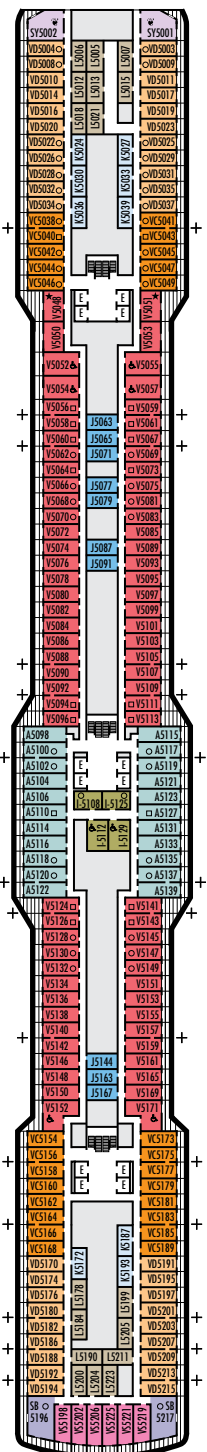

MAIN DECK
Staterooms 1001–1177

PLAZA DECK

PROMENADE DECK

BEEHOVEN DECK
Staterooms 4001–4221

GERSHWIN DECK
Staterooms 5001–5225

MOZART DECK
Staterooms 6001–6235

STATEROOM SYMBOL LEGEND

- Quad (2 lower beds, 1 sofa bed, 1 upper)
- ⊙ Triple (2 lower beds, 1 upper)
- Triple (2 lower beds, 1 sofa bed)
- ⊕ Double (2 lower beds convertible to 1 king-size bed, no Murphy bed, no sofa bed)
- △ Partially obstructed view
- + Connecting rooms
- ◆ Floor-to-ceiling windows
- * Shower only
- ▷ Uncovered verandah
- ◆ Staterooms have solid steel verandah railings instead of clear-view Plexiglas® railings

ACCESSIBILITY STATEROOM SYMBOL LEGEND

- ♿ Suites SA7094, A6150 & A6148, and staterooms VA8147, VA8145, VA8134, VA8132, I-7108, I-7101, I-6131, I-6116, V5171, V5152, I-5129, I-5112, V5057, V5055, V5054, V5052, VH4167, VH4146, VH4107, VH4096, C1134, C1125, C1123, C1121 are fully accessible, roll-in shower only
- ★ Suites B8101 & SA7092 and staterooms K11049, VB11038, VQ10033, VE8142, VD7049, K6185, VC6158, V5051, V5048, FB1172 & E1165 are ambulatory accessible, shower only with small step, step into bathroom, standard interior and exterior door size

SHIP SPECIFICATIONS & FACILITIES

- 2,650 Guests
- 1,036 Crew
- 99,500 Gross Tons
- 975 Feet Long
- 13 Guest Decks
- Wraparound Promenade Deck
- 12 Restaurants & Cafes
- 7 Entertainment Venues
- 7 Lounges/Bars
- 2 Outdoor Swimming Pools (one with sliding glass roof)
- Spa & Salon
- Fitness Center
- Suite Lounge
- Duty-free Shops
- Library/Internet Cafe
- Onboard Wi-Fi Access
- Casino
- Sport Courts

Important Note: Not all staterooms within each category have the same furniture configuration and/or facilities. Appropriate symbols within the rooms on the deck plans describe differences from the stateroom descriptions below.