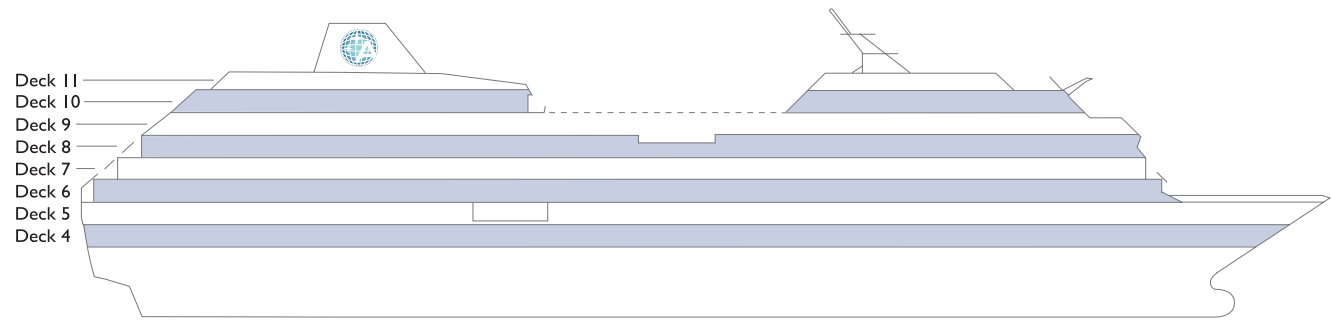

Azamara Pursuit Deck Plans

©2018 Azamara Club Cruises. Ship's Registry: Malta. Deck plans are subject to change without notice. Deck plan updated March 13, 2018.