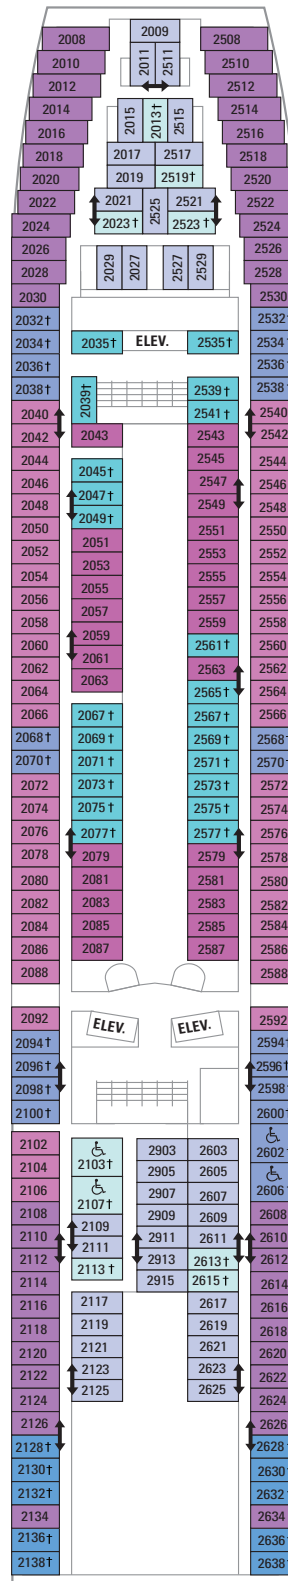

DECK 2
OCEAN VIEW 1N 2N 3N 6N
INTERIOR 1V 2V 3V 6V