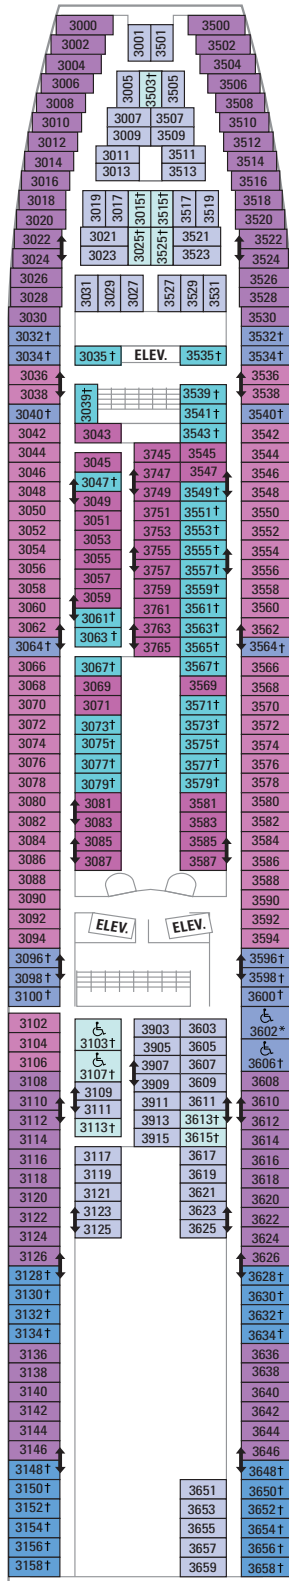

DECK 3
OCEAN VIEW 1N 2N 3N 6N
INTERIOR 1V 2V 3V 6V