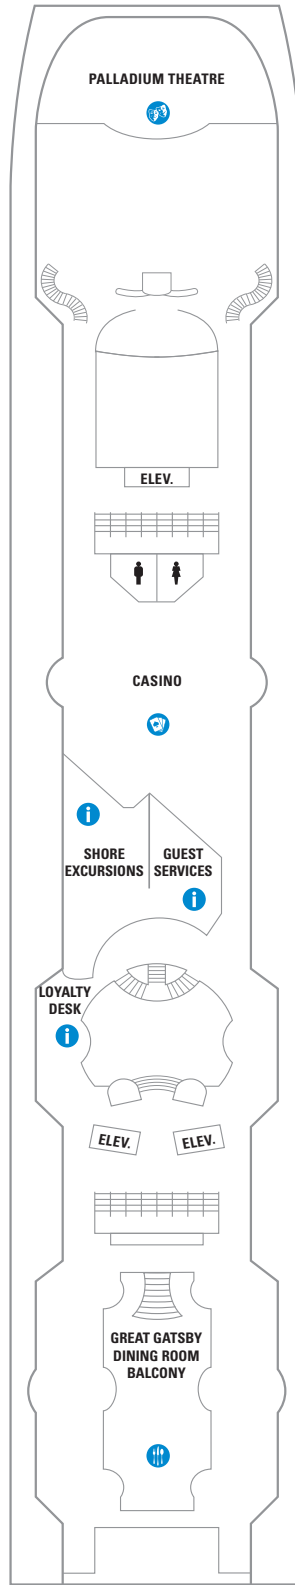

DECK 12

DECK 11

DECK 10

LEGENDS

- △ Stateroom with sofa bed
- \* Stateroom has third Pullman bed available
- + Stateroom has third and fourth Pullman beds available
- ◆ Stateroom with sofa bed and third Pullman bed available
- ‡ Stateroom has four additional Pullman beds available
- ↓ Connecting staterooms
- ♿ Indicates accessible staterooms
- ▣ Stateroom has an obstructed view

DECK 9

DECK 8

SUITES RS OS GT GS J3 J4 VO  
 OCEAN VIEW 1M  
 INTERIOR 1V 2V 3V 6V

DECK 7

SUITES J3 J4  
 BALCONY 1B 2B 3B 4B  
 OCEAN VIEW 1M  
 INTERIOR 1V 2V 3V 6V

DECK 6

DECK 5

DECK 4