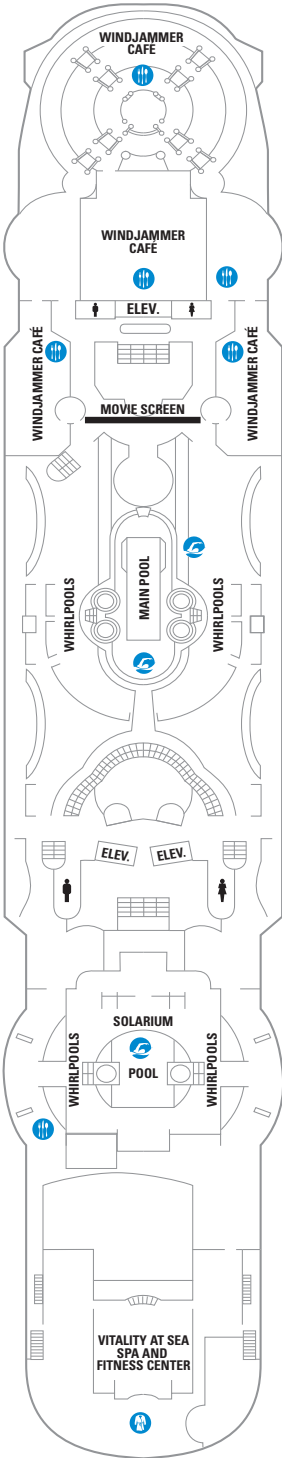

DECK 12

DECK 11

DECK 10

LEGENDS

- △ Stateroom with sofa bed
- \* Stateroom has third Pullman bed available
- + Stateroom has third and fourth Pullman beds available
- ◆ Stateroom with sofa bed and third Pullman bed available
- ‡ Stateroom has four additional Pullman beds available
- ↓ Connecting staterooms
- ♿ Indicates accessible staterooms
- ▣ Stateroom has an obstructed view

- |                      |                     |
|----------------------|---------------------|
| 🍷 Dining Venue       | 🏃 Running Track     |
| 🎮 Entertainment Area | 🧗 Rock climbing     |
| 🍹 Bars & Lounges     | 🌊 FlowRider®        |
| 👶 Kids & Teens Area  | ℹ Information       |
| 🏊 Pool               | 🏢 Conference Center |
| ♨ Spa                | 🛒 Shopping          |
| 🏋 Fitness            | 🎰 Casino            |

DECK 9

DECK 8

SUITES RS OS GT GS J3 J4 VO  
 OCEAN VIEW 1M  
 INTERIOR 1V 2V 3V 6V

DECK 7

SUITES J3 J4  
 BALCONY 1B 2B 3B 4B  
 OCEAN VIEW 1M  
 INTERIOR 1V 2V 3V 6V

DECK 6

DECK 5

DECK 4