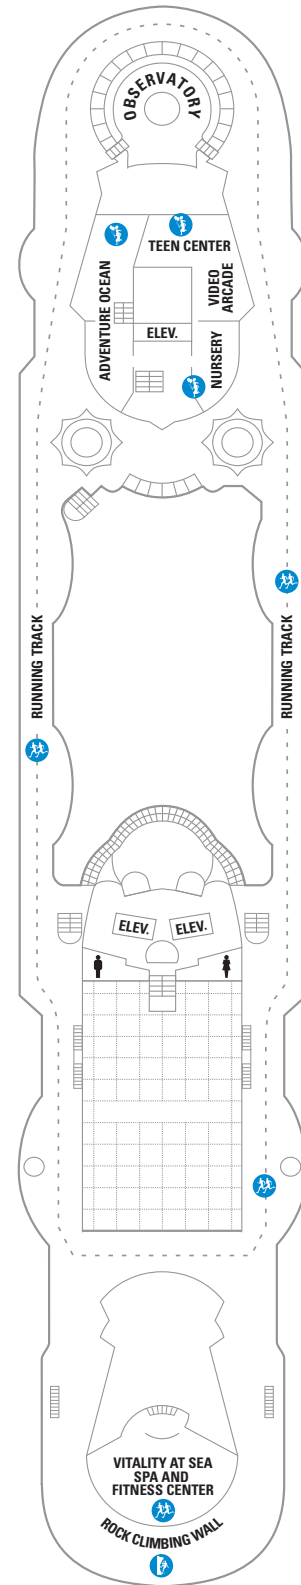

DECK 12

DECK 11

DECK 10

LEGENDS

- △ Stateroom with sofa bed
- \* Stateroom has third Pullman bed available
- + Stateroom has third and fourth Pullman beds available
- ◆ Stateroom with sofa bed and third Pullman bed available
- ‡ Stateroom has four additional Pullman beds available
- ↓ Connecting staterooms
- ♿ Indicates accessible staterooms
- ▣ Stateroom has an obstructed view

- |                      |                     |
|----------------------|---------------------|
| 🍷 Dining Venue       | 🏃 Running Track     |
| 🎮 Entertainment Area | 🧗 Rock climbing     |
| 🍹 Bars & Lounges     | 🌊 FlowRider®        |
| 👶 Kids & Teens Area  | ℹ Information       |
| 🏊 Pool               | 🏢 Conference Center |
| ♨ Spa                | 🛒 Shopping          |
| 🏋 Fitness            | 🎰 Casino            |

DECK 9

DECK 8

SUITES RS OS GT GS J3 J4 VO  
 OCEAN VIEW 1M  
 INTERIOR 1V 2V 3V 6V

DECK 7

SUITES J3 J4  
 BALCONY 1B 2B 3B 4B  
 OCEAN VIEW 1M  
 INTERIOR 1V 2V 3V 6V

DECK 6

DECK 5

DECK 4