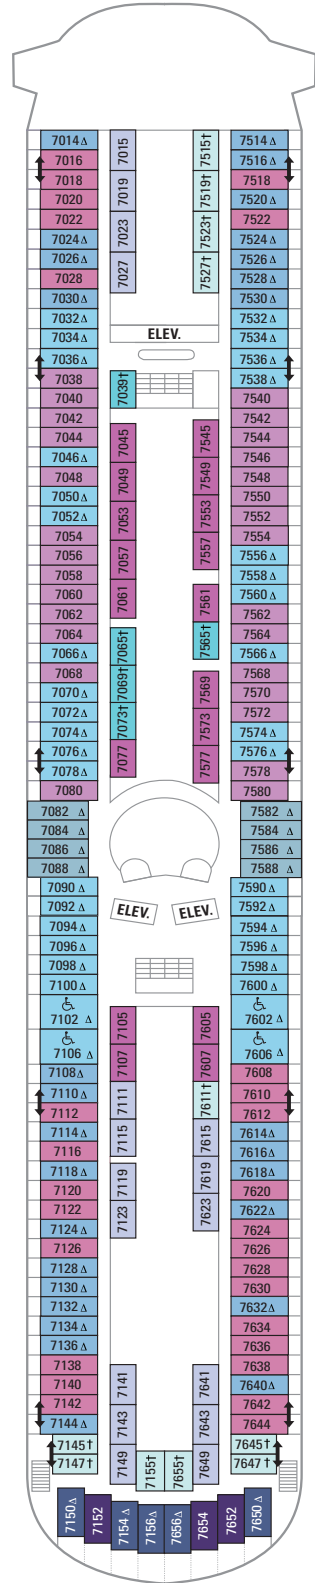

DECK 12

DECK 11

DECK 10

LEGENDS

- △ Stateroom with sofa bed
- \* Stateroom has third Pullman bed available
- + Stateroom has third and fourth Pullman beds available
- ◆ Stateroom with sofa bed and third Pullman bed available
- ‡ Stateroom has four additional Pullman beds available
- ↓ Connecting staterooms
- ♿ Indicates accessible staterooms
- ▣ Stateroom has an obstructed view

DECK 9

DECK 8

SUITES RS OS GT GS J3 J4 VO  
 OCEAN VIEW 1M  
 INTERIOR 1V 2V 3V 6V

DECK 7

SUITES J3 J4  
 BALCONY 1B 2B 3B 4B  
 OCEAN VIEW 1M  
 INTERIOR 1V 2V 3V 6V

DECK 6

DECK 5

DECK 4