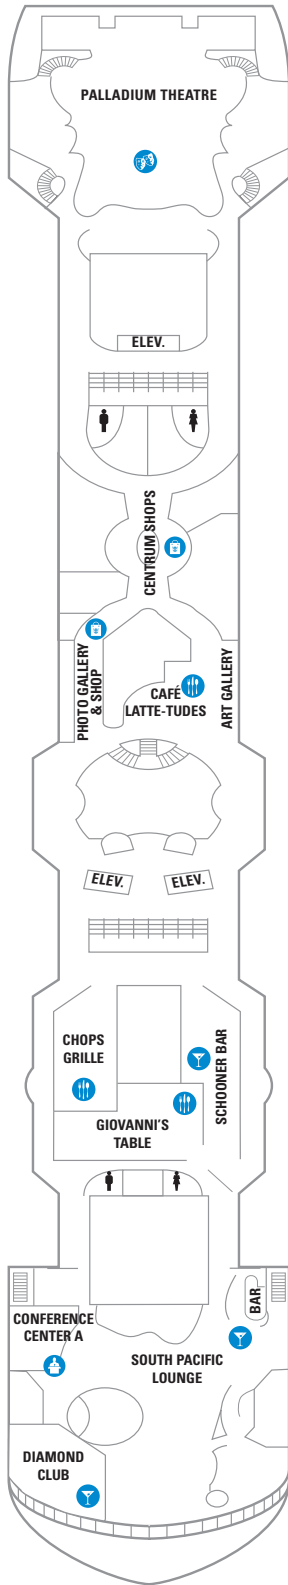

DECK 12

DECK 11

DECK 10

LEGENDS

- △ Stateroom with sofa bed
- \* Stateroom has third Pullman bed available
- + Stateroom has third and fourth Pullman beds available
- ◆ Stateroom with sofa bed and third Pullman bed available
- ‡ Stateroom has four additional Pullman beds available
- ↓ Connecting staterooms
- ♿ Indicates accessible staterooms
- ▣ Stateroom has an obstructed view

- |                      |                     |
|----------------------|---------------------|
| 🍷 Dining Venue       | 🏃 Running Track     |
| 🎮 Entertainment Area | 🧗 Rock climbing     |
| 🍹 Bars & Lounges     | 🌊 FlowRider®        |
| 👶 Kids & Teens Area  | ℹ Information       |
| 🏊 Pool               | 🏢 Conference Center |
| ♨ Spa                | 🛒 Shopping          |
| 🏋 Fitness            | 🎰 Casino            |

DECK 9

DECK 8

SUITES RS OS GT GS J3 J4 VO  
 OCEAN VIEW 1M  
 INTERIOR 1V 2V 3V 6V

DECK 7

SUITES J3 J4  
 BALCONY 1B 2B 3B 4B  
 OCEAN VIEW 1M  
 INTERIOR 1V 2V 3V 6V

DECK 6

DECK 5

DECK 4