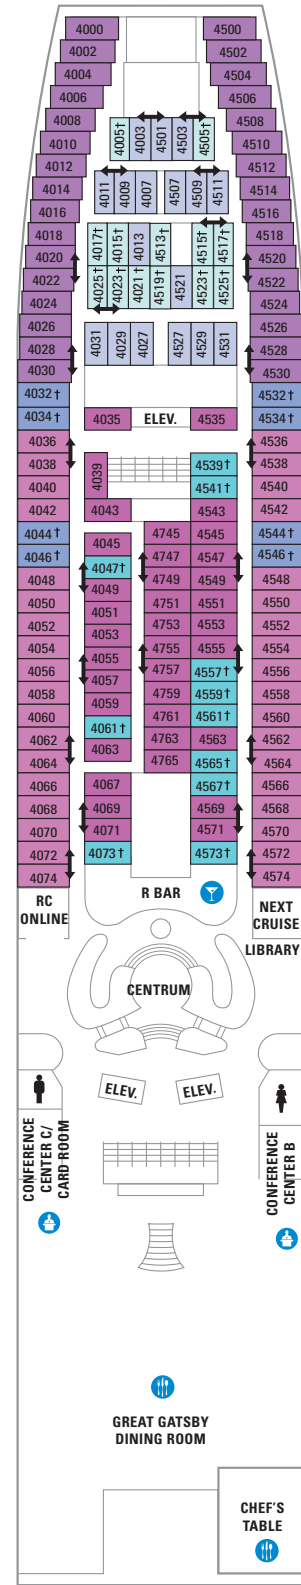

DECK 4

OCEAN VIEW 1N 2N 6N
INTERIOR 1V 2V 3V 6V