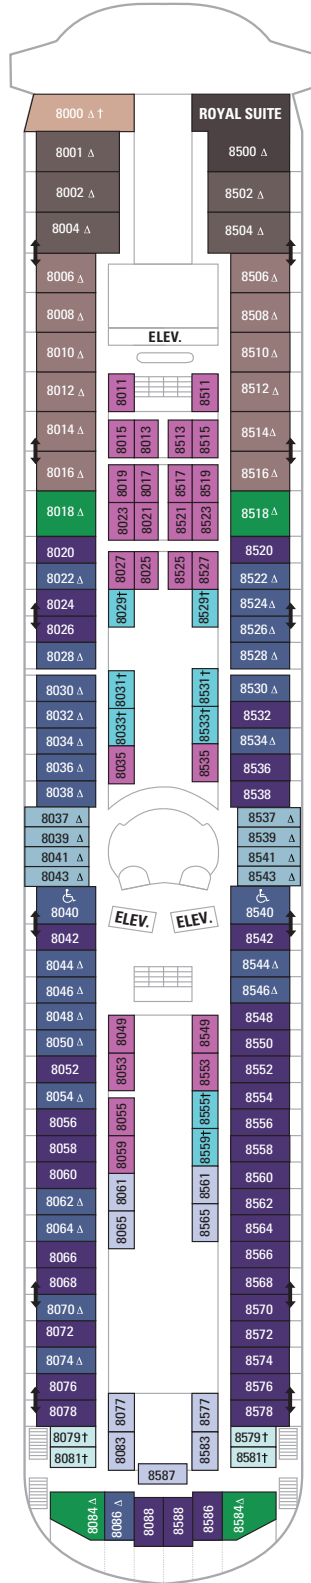

DECK 8

SUITES RS OS GT GS J3 J4 VO
OCEAN VIEW 1M
INTERIOR 1V 2V 3V 6V