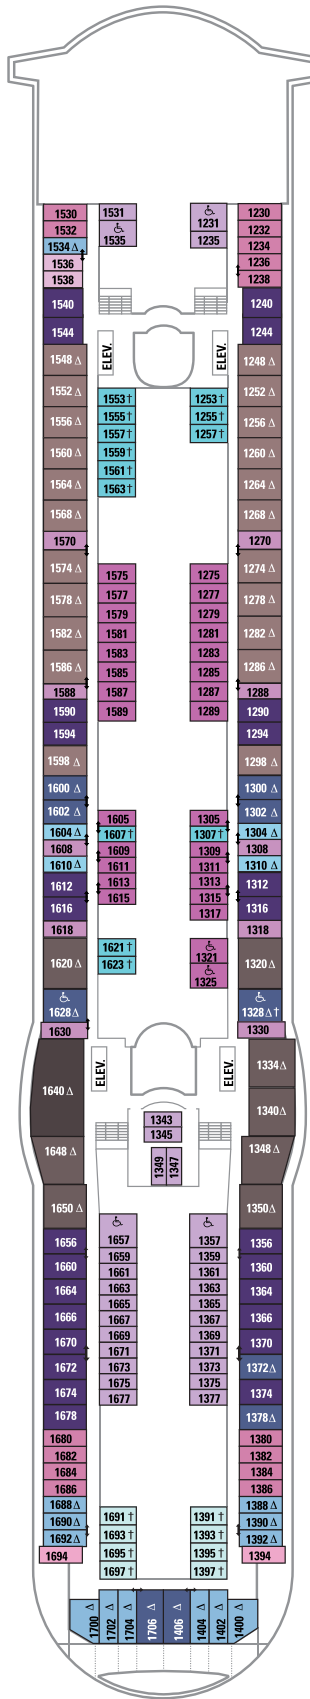

DECK 15

DECK 13

DECK 12

SUITES **VP**
 OCEAN VIEW **1L**
 INTERIOR **4V**

DECK 14

LEGENDS

- △ Stateroom with sofa bed
- * Stateroom has third Pullman bed available
- + Stateroom has third and fourth Pullman beds available
- ◆ Stateroom with sofa bed and third Pullman bed available
- ‡ Stateroom has four additional Pullman beds available
- ‡ Connecting staterooms
- ♿ Indicates accessible staterooms
- ▣ Stateroom has an obstructed view
- \ Indicates door location
- >> Stateroom opens only on the starboard side

DECK 11

SUITES **J3**
 OCEAN VIEW **1L**
 INTERIOR **4V**

DECK 10

SUITES **RS OS GS J3 J4**
 BALCONY **1B 2B 3B 4B 6D**
 OCEAN VIEW **4M**
 INTERIOR **1V 2V 3V 4V**

DECK 9

SUITES **GT J3 J4**
 BALCONY **1B 2B 3B 4B 6D**
 OCEAN VIEW **1K 1M 4M 8N**
 INTERIOR **1V 2V 3V 4V**

DECK 8

SUITES **GT**

BALCONY **2B 3B 4B 1D 2D 5D 6D**

OCEAN VIEW **1K 1M**

INTERIOR **1Q 2T 3V 4V**

DECK 7

SUITES **J3**

BALCONY **2B 3B 4B 1D 2D 5D 6D**

OCEAN VIEW **1K 4M 8N**

INTERIOR **1Q 2T 3V 4V**

DECK 6

SUITES **GT**

BALCONY **2B 3B 4B 1D 2D 5D 6D**

OCEAN VIEW **1K 1M 4M 8N**

INTERIOR **2T 3V 4V 6V**

DECK 5