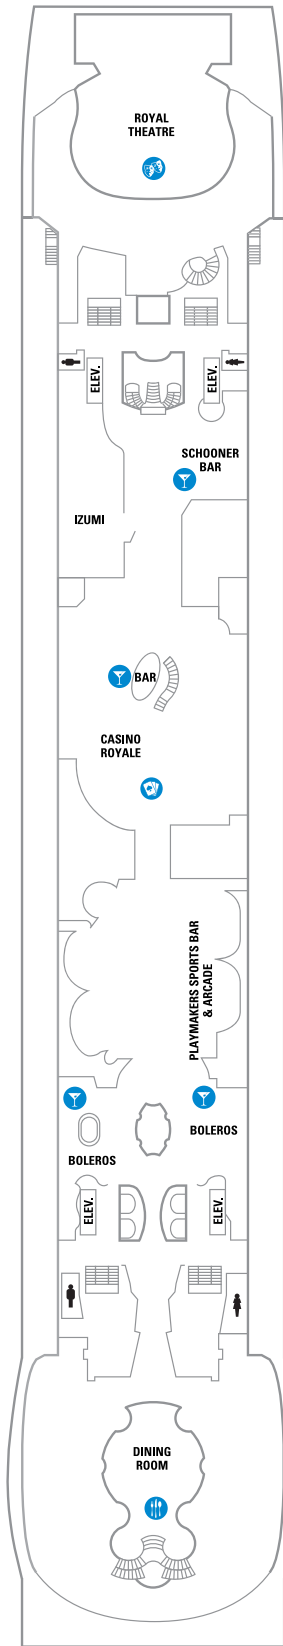

DECK 5

DECK 4

DECK 3
OCEAN VIEW 1N 2N 3N 8N
INTERIOR 1V 2V 6V