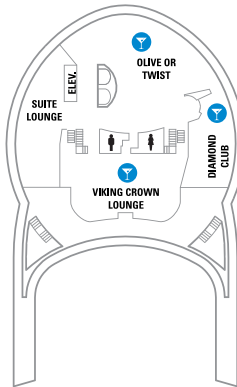

DECK 15

DECK 13

DECK 12

SUITES **VP**
 OCEAN VIEW **1L**
 INTERIOR **4V**

DECK 14

LEGENDS

- △ Stateroom with sofa bed
- * Stateroom has third Pullman bed available
- + Stateroom has third and fourth Pullman beds available
- ◆ Stateroom with sofa bed and third Pullman bed available
- ‡ Stateroom has four additional Pullman beds available
- ‡ Connecting staterooms
- ♿ Indicates accessible staterooms
- ▣ Stateroom has an obstructed view
- \ Indicates door location
- >> Stateroom opens only on the starboard side

- 🍷 Dining Venue
- 🎮 Entertainment Area
- 🍹 Bars & Lounges
- 👶 Kids & Teens Area
- 🏊 Pool
- ♨️ Spa
- 🏋️ Fitness
- 🏃 Running Track
- 🧗 Rock climbing
- 🎢 FlowRider®
- ℹ️ Information
- 🏢 Conference Center
- 🛒 Shopping
- 🎰 Casino

DECK 11

SUITES **J3**
 OCEAN VIEW **1L**
 INTERIOR **4V**

DECK 10

SUITES **RS OS GS J3 J4**
 BALCONY **1B 2B 3B 4B 6D**
 OCEAN VIEW **4M**
 INTERIOR **1V 2V 3V 4V**

DECK 9

SUITES **GT J3 J4**
 BALCONY **1B 2B 3B 4B 6D**
 OCEAN VIEW **1K 1M 4M 8N**
 INTERIOR **1V 2V 3V 4V**

1L **Spacious Panoramic Ocean View - Accessible** - Two twin beds that convert to Royal King. Double sofa bed. Vanity with sitting area. Private bathroom with shower. Floor to ceiling wrap around panoramic window. Stateroom: 283 sq. ft.