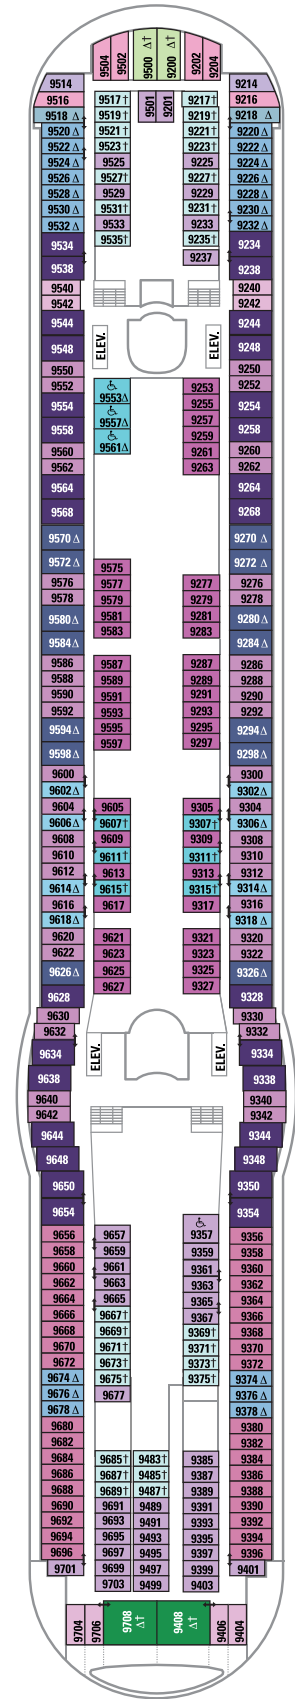

DECK 15

DECK 13

DECK 12

SUITES **VP**
 OCEAN VIEW **1L**
 INTERIOR **4V**

DECK 14

LEGENDS

- △ Stateroom with sofa bed
- * Stateroom has third Pullman bed available
- + Stateroom has third and fourth Pullman beds available
- ◆ Stateroom with sofa bed and third Pullman bed available
- ‡ Stateroom has four additional Pullman beds available
- ‡ Connecting staterooms
- ♿ Indicates accessible staterooms
- ▣ Stateroom has an obstructed view
- \ Indicates door location
- >> Stateroom opens only on the starboard side

DECK 11

SUITES **J3**
 OCEAN VIEW **1L**
 INTERIOR **4V**

DECK 10

SUITES **RS OS GS J3 J4**
 BALCONY **1B 2B 3B 4B 6D**
 OCEAN VIEW **4M**
 INTERIOR **1V 2V 3V 4V**

DECK 9

SUITES **GT J3 J4**
 BALCONY **1B 2B 3B 4B 6D**
 OCEAN VIEW **1K 1M 4M 8N**
 INTERIOR **1V 2V 3V 4V**

DECK 8

SUITES **GT**

BALCONY **2B 3B 4B 1D 2D 5D 6D**

OCEAN VIEW **1K 1M**

INTERIOR **1Q 2T 3V 4V**

DECK 7

SUITES **J3**

BALCONY **2B 3B 4B 1D 2D 5D 6D**

OCEAN VIEW **1K 4M 8N**

INTERIOR **1Q 2T 3V 4V**

DECK 6

SUITES **GT**

BALCONY **2B 3B 4B 1D 2D 5D 6D**

OCEAN VIEW **1K 1M 4M 8N**

INTERIOR **2T 3V 4V 6V**

DECK 5