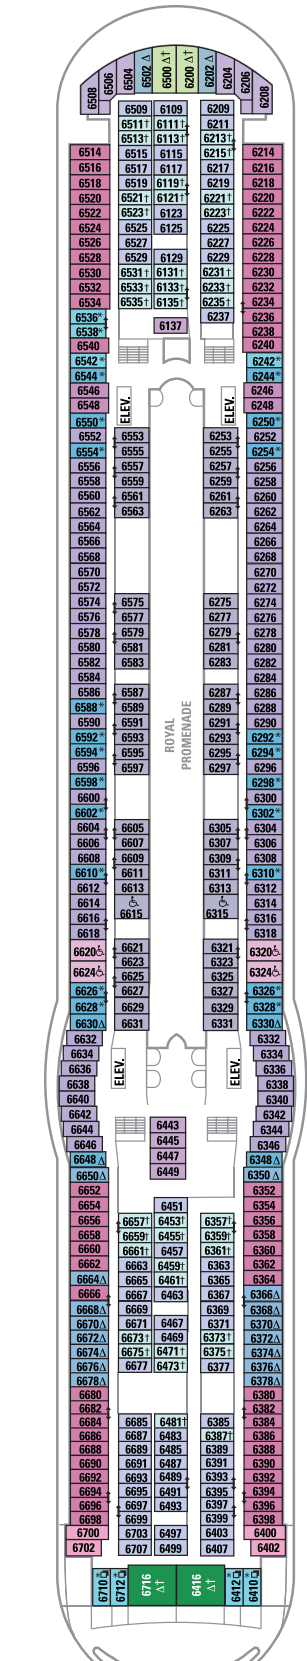

DECK 15

DECK 13

DECK 12

SUITES **VP**
 OCEAN VIEW **1L**
 INTERIOR **4V**

DECK 14

LEGENDS

- △ Stateroom with sofa bed
- * Stateroom has third Pullman bed available
- + Stateroom has third and fourth Pullman beds available
- ◆ Stateroom with sofa bed and third Pullman bed available
- ‡ Stateroom has four additional Pullman beds available
- ‡ Connecting staterooms
- ♿ Indicates accessible staterooms
- ▣ Stateroom has an obstructed view
- \ Indicates door location
- >> Stateroom opens only on the starboard side

DECK 11

SUITES **J3**
 OCEAN VIEW **1L**
 INTERIOR **4V**

DECK 10

SUITES **RS OS GS J3 J4**
 BALCONY **1B 2B 3B 4B 6D**
 OCEAN VIEW **4M**
 INTERIOR **1V 2V 3V 4V**

DECK 9

SUITES **GT J3 J4**
 BALCONY **1B 2B 3B 4B 6D**
 OCEAN VIEW **1K 1M 4M 8N**
 INTERIOR **1V 2V 3V 4V**

DECK 8

SUITES **GT**

BALCONY **2B 3B 4B 1D 2D 5D 6D**

OCEAN VIEW **1K 1M**

INTERIOR **1Q 2T 3V 4V**

DECK 7

SUITES **J3**

BALCONY **2B 3B 4B 1D 2D 5D 6D**

OCEAN VIEW **1K 4M 8N**

INTERIOR **1Q 2T 3V 4V**

DECK 6

SUITES **GT**

BALCONY **2B 3B 4B 1D 2D 5D 6D**

OCEAN VIEW **1K 1M 4M 8N**

INTERIOR **2T 3V 4V 6V**

DECK 5