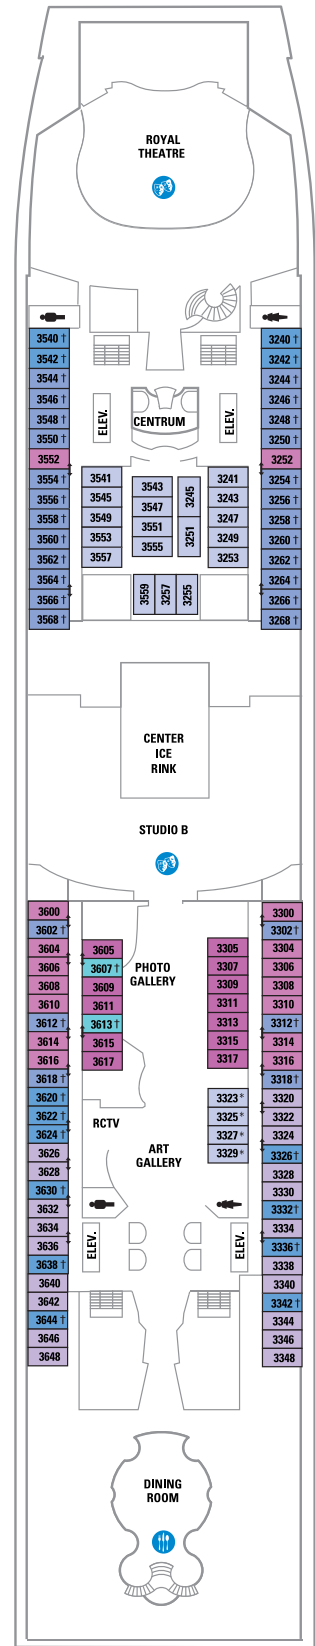

DECK 3
OCEAN VIEW 1N 2N 3N 8N
INTERIOR 1V 2V 6V