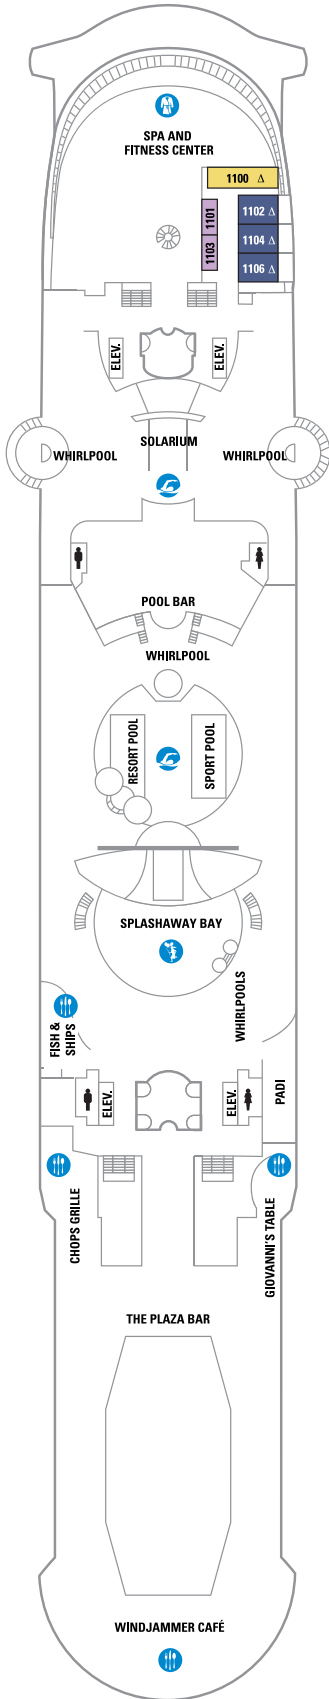

DECK 15

DECK 13

DECK 12

SUITES **VP**
 OCEAN VIEW **1L**
 INTERIOR **4V**

DECK 14

LEGENDS

- △ Stateroom with sofa bed
- * Stateroom has third Pullman bed available
- + Stateroom has third and fourth Pullman beds available
- ◆ Stateroom with sofa bed and third Pullman bed available
- ‡ Stateroom has four additional Pullman beds available
- ‡ Connecting staterooms
- ♿ Indicates accessible staterooms
- ▣ Stateroom has an obstructed view
- \ Indicates door location
- >> Stateroom opens only on the starboard side

- 🍷 Dining Venue
- 🎮 Entertainment Area
- 🍹 Bars & Lounges
- 👶 Kids & Teens Area
- 🏊 Pool
- ♨️ Spa
- 🏋️ Fitness
- 🏃 Running Track
- 🧗 Rock climbing
- 🎢 FlowRider®
- ℹ️ Information
- 🏢 Conference Center
- 🛒 Shopping
- 🎰 Casino

DECK 11

SUITES **J3**
 OCEAN VIEW **1L**
 INTERIOR **4V**

DECK 10

SUITES **RS OS GS J3 J4**
 BALCONY **1B 2B 3B 4B 6D**
 OCEAN VIEW **4M**
 INTERIOR **1V 2V 3V 4V**

DECK 9

SUITES **GT J3 J4**
 BALCONY **1B 2B 3B 4B 6D**
 OCEAN VIEW **1K 1M 4M 8N**
 INTERIOR **1V 2V 3V 4V**

OCEAN VIEW **1K 4M 8N**

INTERIOR **1Q 2T 3V 4V**

DECK 6

SUITES **GT**

BALCONY **2B 3B 4B 1D 2D 5D 6D**

OCEAN VIEW **1K 1M 4M 8N**

INTERIOR **2T 3V 4V 6V**

DECK 5