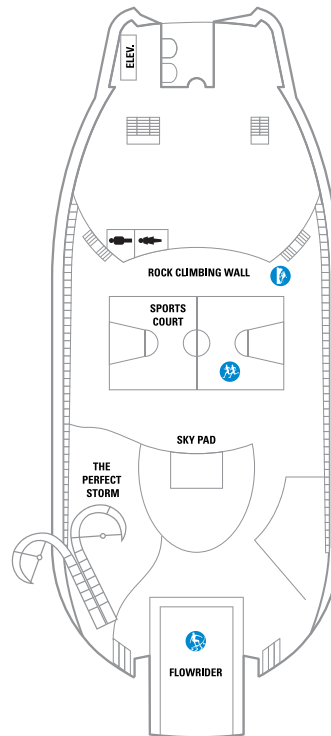

DECK 15

DECK 13

DECK 12

SUITES **VP**
 OCEAN VIEW **1L**
 INTERIOR **4V**

DECK 14

LEGENDS

- △ Stateroom with sofa bed
- * Stateroom has third Pullman bed available
- + Stateroom has third and fourth Pullman beds available
- ◆ Stateroom with sofa bed and third Pullman bed available
- ‡ Stateroom has four additional Pullman beds available
- ‡ Connecting staterooms
- ♿ Indicates accessible staterooms
- ▣ Stateroom has an obstructed view
- \ Indicates door location
- >> Stateroom opens only on the starboard side

- 🍷 Dining Venue
- 🎮 Entertainment Area
- 🍹 Bars & Lounges
- 👶 Kids & Teens Area
- 🏊 Pool
- ♨️ Spa
- 🏋️ Fitness
- 🏃 Running Track
- 🧗 Rock climbing
- 🎢 FlowRider®
- ℹ️ Information
- 🏢 Conference Center
- 🛒 Shopping
- 🎰 Casino

DECK 11

SUITES **J3**
 OCEAN VIEW **1L**
 INTERIOR **4V**

DECK 10

SUITES **RS OS GS J3 J4**
 BALCONY **1B 2B 3B 4B 6D**
 OCEAN VIEW **4M**
 INTERIOR **1V 2V 3V 4V**

DECK 9

SUITES **GT J3 J4**
 BALCONY **1B 2B 3B 4B 6D**
 OCEAN VIEW **1K 1M 4M 8N**
 INTERIOR **1V 2V 3V 4V**