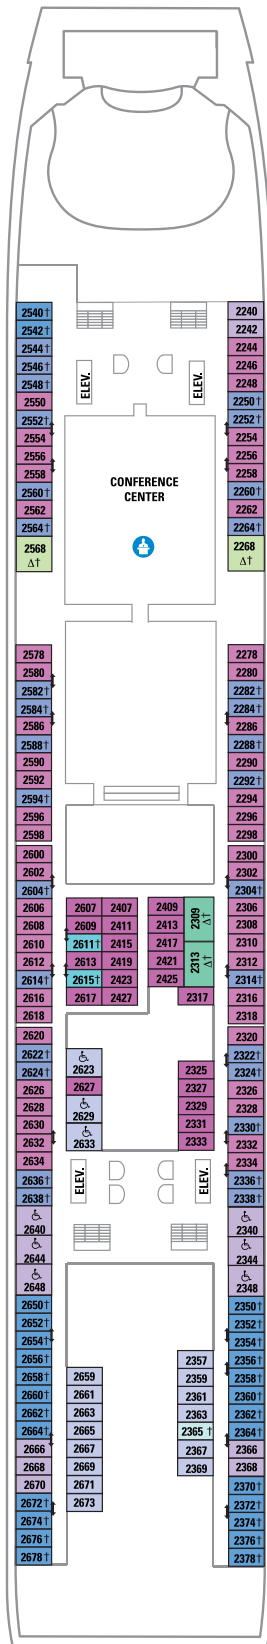

SUITES

RS **Royal Suite - 1 Bedroom** - Grand entrance with doorbell. Separate bedroom with king-size bed, and private bathroom with tub, private balcony with whirlpool, living room with queen-size sofa bed and baby grand piano. Stateroom: 1,633 sq. ft. Balcony: 249 sq. ft.

OS **Owner's Suite - 1 Bedroom** - Marble entry with door bell. Queen-size bed, bathroom with tub. Separate living area with a queen-size sofa bed. Stateroom: 622 sq. ft. Balcony: 160 sq. ft.

GT **Grand Suite - 2 Bedroom** - Two bedrooms with two twin beds that convert to Royal King (one room with third and fourth Pullman beds), a private balcony, two bathrooms and living area with double sofa bed. Stateroom: 616 sq. ft. Balcony: 208 sq. ft.

GS **Grand Suite - 1 Bedroom** - Marble entry. Room has two twin beds that convert to Royal King, private balcony, sitting area and private bathroom with tub. Stateroom: 432 sq. ft. Balcony: 89 sq. ft.

J3 J4 **Junior Suite** - Two twin beds that convert to Royal King, private balcony, sitting area (some with sofa bed) and private bathroom. Stateroom: 317 sq. ft. Balcony: 65 sq. ft.

J3 **Junior Suite - Accessible** - Two twin beds that convert to Royal King, private balcony, sitting area (some with sofa bed) and private bathroom. Stateroom: 408 sq. ft. Balcony: 65 sq. ft.

VP **Ocean View Panoramic Suite (No Balcony)** - Two twin beds that convert to Royal King. Curtained section with bunk beds. Living area with double sofa bed, vanity and sitting area. One and a half baths with shower. Floor to ceiling wrap around panoramic windows. Stateroom: 406 sq. ft.

BALCONY

1B 2B 3B 4B **Spacious Ocean View Balcony** - Two twin beds that convert to Royal King, sitting area, private balcony and private bathroom. Stateroom: 214 sq. ft. Balcony: 42 sq. ft.

1D 2D 5D 6D **Ocean View Balcony** - Two twin beds that convert to Royal King, sitting area, private balcony and private bathroom. Stateroom: 199 sq. ft. Balcony: 53 sq. ft.

6D **Ocean View Balcony - Accessible** - Two twin beds that convert to Royal King, sitting area, private balcony and private bathroom. Stateroom: 286 sq. ft. Balcony: 53 sq. ft.

OCEAN VIEW

1L **Spacious Panoramic Ocean View** - Two lower twin beds convert to Royal King. Double sofa bed for quad staterooms. Vanity with sitting area, Private bathroom with shower. Floor to Ceiling wrap around panoramic window. Stateroom: 175 sq. ft.

1L **Spacious Panoramic Ocean View - Accessible** - Two twin beds that convert to Royal King. Double sofa bed. Vanity with sitting area. Private bathroom with shower. Floor to ceiling wrap around panoramic window. Stateroom: 283 sq. ft.

1K **Ultra Spacious Ocean View** - Two twin beds that convert to Royal King. Sofa converts to double, two Pullman beds, private bathroom and sitting area. Stateroom: 351 sq. ft.

1M 4M **Spacious Ocean View** - Two twin beds that convert to Royal King and private bathroom. Stateroom: 211 sq. ft.

1N 2N 3N 8N **Ocean View** - Two twin beds that convert to Royal King and private bathroom. Stateroom: 180 sq. ft.