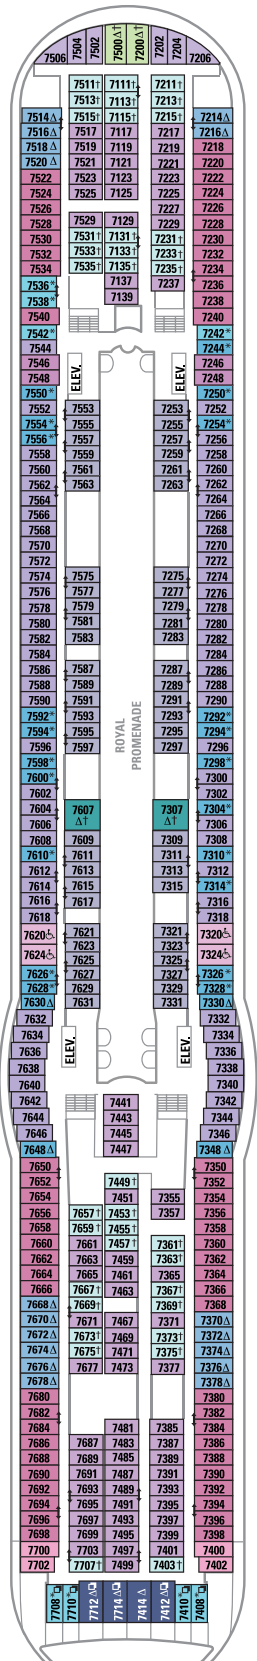

DECK 15

DECK 13

DECK 12

SUITES **VP**
 OCEAN VIEW **1L**
 INTERIOR **4V**

DECK 14

LEGENDS

- △ Stateroom with sofa bed
- * Stateroom has third Pullman bed available
- + Stateroom has third and fourth Pullman beds available
- ◆ Stateroom with sofa bed and third Pullman bed available
- ‡ Stateroom has four additional Pullman beds available
- ‡ Connecting staterooms
- ♿ Indicates accessible staterooms
- ▣ Stateroom has an obstructed view
- \ Indicates door location
- >> Stateroom opens only on the starboard side

DECK 11

SUITES **J3**
 OCEAN VIEW **1L**
 INTERIOR **4V**

DECK 10

SUITES **RS OS GS J3 J4**
 BALCONY **1B 2B 3B 4B 6D**
 OCEAN VIEW **4M**
 INTERIOR **1V 2V 3V 4V**

DECK 9

SUITES **GT J3 J4**
 BALCONY **1B 2B 3B 4B 6D**
 OCEAN VIEW **1K 1M 4M 8N**
 INTERIOR **1V 2V 3V 4V**

DECK 8

SUITES **GT**

BALCONY **2B 3B 4B 1D 2D 5D 6D**

OCEAN VIEW **1K 1M**

INTERIOR **1Q 2T 3V 4V**

DECK 7

SUITES **J3**

BALCONY **2B 3B 4B 1D 2D 5D 6D**

OCEAN VIEW **1K 4M 8N**

INTERIOR **1Q 2T 3V 4V**

DECK 6

SUITES **GT**

BALCONY **2B 3B 4B 1D 2D 5D 6D**

OCEAN VIEW **1K 1M 4M 8N**

INTERIOR **2T 3V 4V 6V**

DECK 5