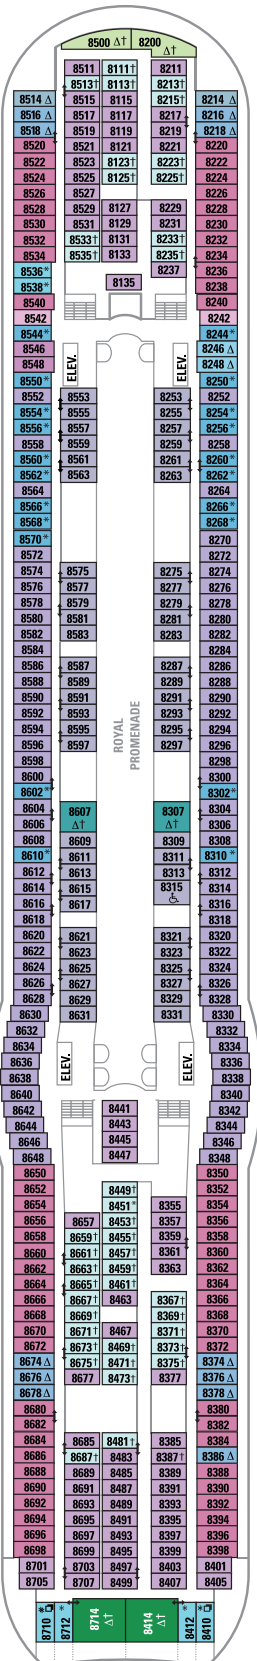

DECK 15

DECK 13

DECK 12

SUITES **VP**
 OCEAN VIEW **1L**
 INTERIOR **4V**

DECK 14

LEGENDS

- △ Stateroom with sofa bed
- * Stateroom has third Pullman bed available
- + Stateroom has third and fourth Pullman beds available
- ◆ Stateroom with sofa bed and third Pullman bed available
- ‡ Stateroom has four additional Pullman beds available
- ‡ Connecting staterooms
- ♿ Indicates accessible staterooms
- ▣ Stateroom has an obstructed view
- \ Indicates door location
- >> Stateroom opens only on the starboard side

DECK 11

SUITES **J3**
 OCEAN VIEW **1L**
 INTERIOR **4V**

DECK 10

SUITES **RS OS GS J3 J4**
 BALCONY **1B 2B 3B 4B 6D**
 OCEAN VIEW **4M**
 INTERIOR **1V 2V 3V 4V**

DECK 9

SUITES **GT J3 J4**
 BALCONY **1B 2B 3B 4B 6D**
 OCEAN VIEW **1K 1M 4M 8N**
 INTERIOR **1V 2V 3V 4V**

DECK 8

SUITES **GT**

BALCONY **2B 3B 4B 1D 2D 5D 6D**

OCEAN VIEW **1K 1M**

INTERIOR **1Q 2T 3V 4V**

DECK 7

SUITES **J3**

BALCONY **2B 3B 4B 1D 2D 5D 6D**

OCEAN VIEW **1K 4M 8N**

INTERIOR **1Q 2T 3V 4V**

DECK 6

SUITES **GT**

BALCONY **2B 3B 4B 1D 2D 5D 6D**

OCEAN VIEW **1K 1M 4M 8N**

INTERIOR **2T 3V 4V 6V**

DECK 5