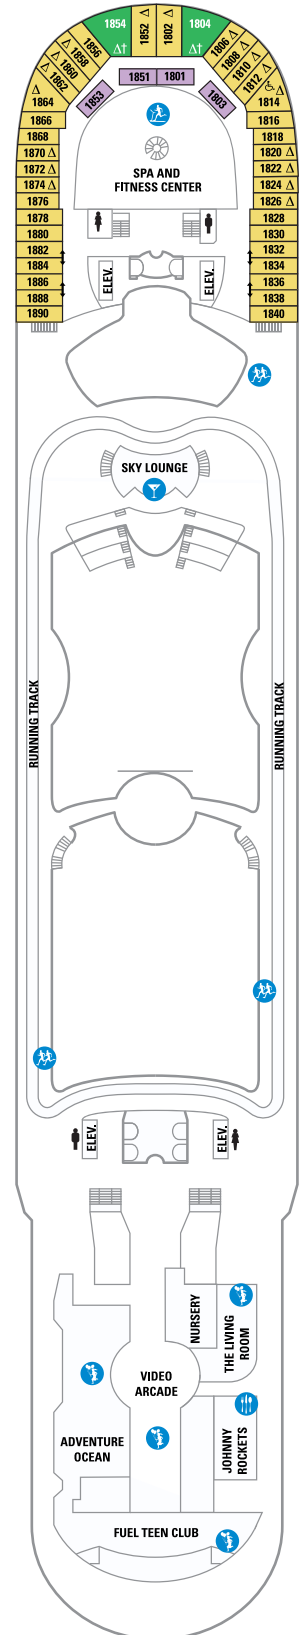

DECK 15

DECK 13

DECK 12

SUITES **VP**
 OCEAN VIEW **1L**
 INTERIOR **4V**

DECK 14

LEGENDS

- △ Stateroom with sofa bed
- * Stateroom has third Pullman bed available
- + Stateroom has third and fourth Pullman beds available
- ◆ Stateroom with sofa bed and third Pullman bed available
- ‡ Stateroom has four additional Pullman beds available
- ‡ Connecting staterooms
- ♿ Indicates accessible staterooms
- ▣ Stateroom has an obstructed view
- \ Indicates door location
- >> Stateroom opens only on the starboard side

- 🍷 Dining Venue
- 🎮 Entertainment Area
- 🍹 Bars & Lounges
- 👶 Kids & Teens Area
- 🏊 Pool
- ♨️ Spa
- 🏋️ Fitness
- 🏃 Running Track
- 🧗 Rock climbing
- 🎢 FlowRider®
- ℹ️ Information
- 🏢 Conference Center
- 🛒 Shopping
- 🎰 Casino

DECK 11

SUITES **J3**
 OCEAN VIEW **1L**
 INTERIOR **4V**

DECK 10

SUITES **RS OS GS J3 J4**
 BALCONY **1B 2B 3B 4B 6D**
 OCEAN VIEW **4M**
 INTERIOR **1V 2V 3V 4V**

DECK 9

SUITES **GT J3 J4**
 BALCONY **1B 2B 3B 4B 6D**
 OCEAN VIEW **1K 1M 4M 8N**
 INTERIOR **1V 2V 3V 4V**

DECK 8

SUITES **GT**

BALCONY **2B 3B 4B 1D 2D 5D 6D**

OCEAN VIEW **1K 1M**

INTERIOR **1Q 2T 3V 4V**

DECK 7

SUITES **J3**

BALCONY **2B 3B 4B 1D 2D 5D 6D**