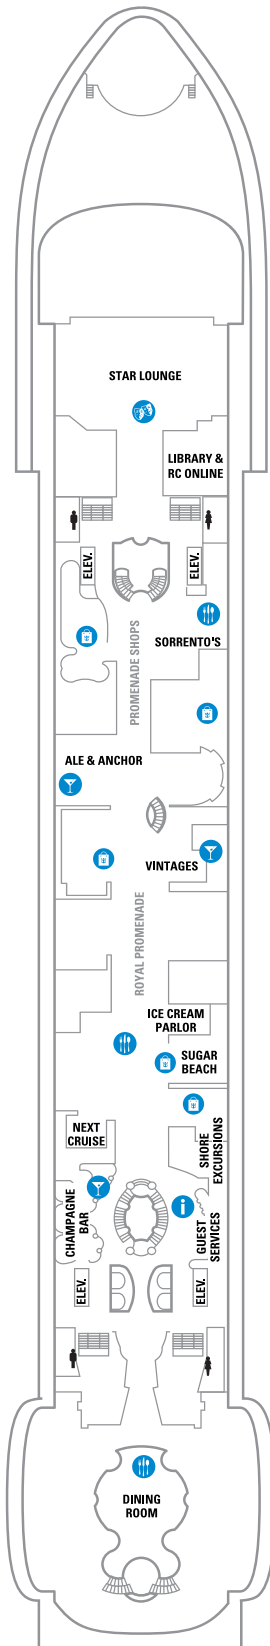

DECK 15

DECK 13

DECK 12

SUITES **VP**
 OCEAN VIEW **1L**
 INTERIOR **4V**

DECK 14

LEGENDS

- △ Stateroom with sofa bed
- * Stateroom has third Pullman bed available
- + Stateroom has third and fourth Pullman beds available
- ◆ Stateroom with sofa bed and third Pullman bed available
- ‡ Stateroom has four additional Pullman beds available
- ‡ Connecting staterooms
- ♿ Indicates accessible staterooms
- ▣ Stateroom has an obstructed view
- \ Indicates door location
- >> Stateroom opens only on the starboard side

DECK 11

SUITES **J3**
 OCEAN VIEW **1L**
 INTERIOR **4V**

DECK 10

SUITES **RS OS GS J3 J4**
 BALCONY **1B 2B 3B 4B 6D**
 OCEAN VIEW **4M**
 INTERIOR **1V 2V 3V 4V**

DECK 9

SUITES **GT J3 J4**
 BALCONY **1B 2B 3B 4B 6D**
 OCEAN VIEW **1K 1M 4M 8N**
 INTERIOR **1V 2V 3V 4V**

DECK 8

SUITES **GT**

BALCONY **2B 3B 4B 1D 2D 5D 6D**

OCEAN VIEW **1K 1M**

INTERIOR **1Q 2T 3V 4V**

DECK 7

SUITES **J3**

BALCONY **2B 3B 4B 1D 2D 5D 6D**

OCEAN VIEW **1K 4M 8N**

INTERIOR **1Q 2T 3V 4V**

DECK 6

SUITES **GT**

BALCONY **2B 3B 4B 1D 2D 5D 6D**

OCEAN VIEW **1K 1M 4M 8N**

INTERIOR **2T 3V 4V 6V**

DECK 5