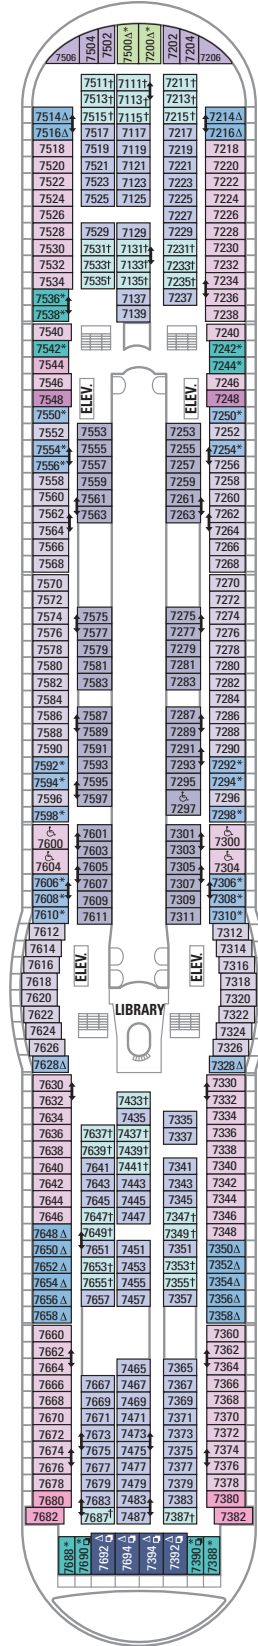

DECK 16

DECK 15

DECK 14

DECK 12

SUITES VP
BALCONY 6D
OCEAN VIEW 1L

LEGENDS

- △ Stateroom with sofa bed
- * Stateroom has third Pullman bed available
- † Stateroom has third and fourth Pullman beds available
- ◆ Stateroom with sofa bed and third Pullman bed available
- ‡ Stateroom has four additional Pullman beds available
- ‡ Connecting staterooms
- ♿ Indicates accessible staterooms
- ▣ Stateroom has an obstructed view

- Dining Venue
- Entertainment Area
- Bars & Lounges
- Kids & Teens Area
- Pool
- Spa
- Fitness
- Running Track
- Rock climbing
- FlowRider®
- Information
- Conference Center
- Shopping
- Casino

DECK 8

SUITES GT
BALCONY 2B 3B 4B 1D 2D 5D 6D
OCEAN VIEW 1K 1M
INTERIOR 1T 3V 4V

DECK 7

SUITES J3
BALCONY 1B 2B 3B 6B 3D 4D 6D 7D
OCEAN VIEW 1K 4M 8N
INTERIOR 1T 3V 6V

DECK 6

SUITES J3
BALCONY 1B 2B 3B 6B 3D 4D 7D
OCEAN VIEW 1K 1M 4M 8N
INTERIOR 1T 3V 6V