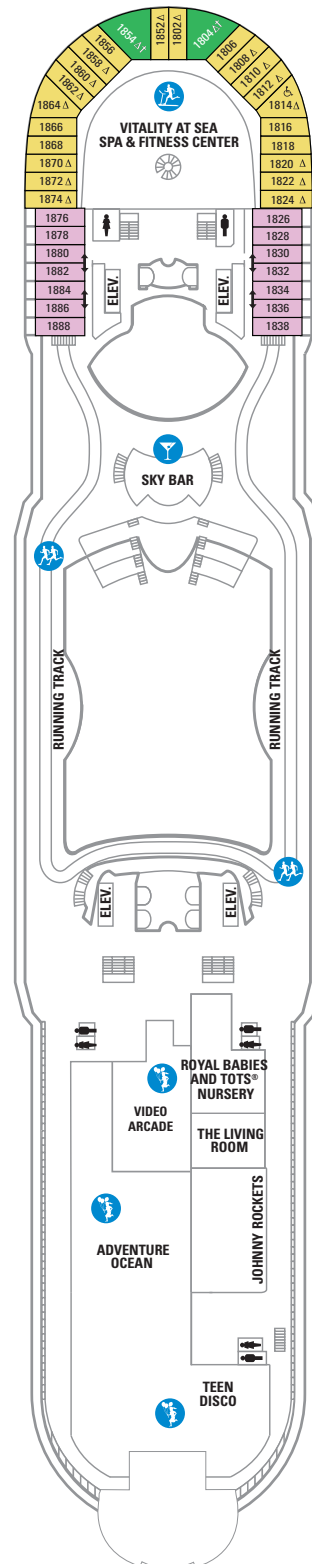

DECK 16

DECK 15

DECK 14

DECK 12

SUITES VP
BALCONY 6D
OCEAN VIEW 1L

LEGENDS

- △ Stateroom with sofa bed
- * Stateroom has third Pullman bed available
- † Stateroom has third and fourth Pullman beds available
- ◆ Stateroom with sofa bed and third Pullman bed available
- ‡ Stateroom has four additional Pullman beds available
- ‡ Connecting staterooms
- ♿ Indicates accessible staterooms
- ▣ Stateroom has an obstructed view

- Dining Venue
- Entertainment Area
- Bars & Lounges
- Kids & Teens Area
- Pool
- Spa
- Fitness
- Running Track
- Rock climbing
- FlowRider®
- Information
- Conference Center
- Shopping
- Casino

DECK 8

SUITES GT
BALCONY 2B 3B 4B 1D 2D 5D 6D
OCEAN VIEW 1K 1M
INTERIOR 1T 3V 4V

DECK 7

SUITES J3
BALCONY 1B 2B 3B 6B 3D 4D 6D 7D
OCEAN VIEW 1K 4M 8N
INTERIOR 1T 3V 6V

DECK 6

SUITES J3
BALCONY 1B 2B 3B 6B 3D 4D 7D
OCEAN VIEW 1K 1M 4M 8N
INTERIOR 1T 3V 6V