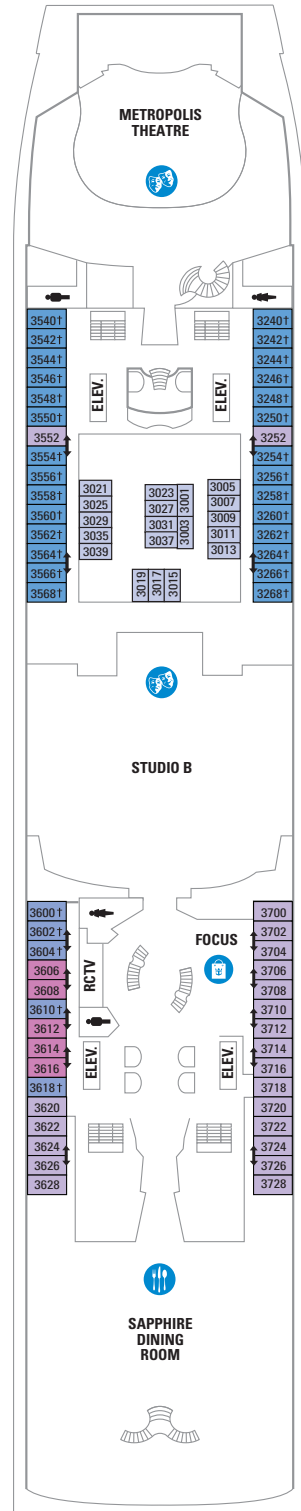

DECK 3

OCEAN VIEW 1N 2N 3N 8N
INTERIOR 6V