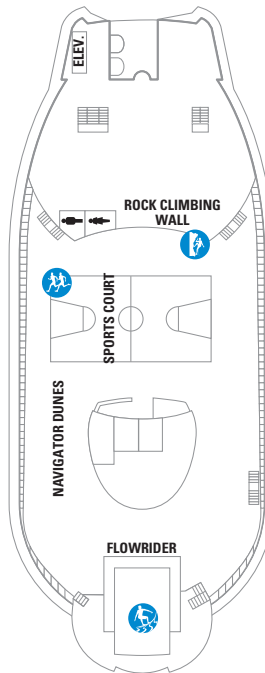

DECK 16

DECK 15

DECK 14

DECK 12

SUITES VP
BALCONY 6D
OCEAN VIEW 1L

LEGENDS

- △ Stateroom with sofa bed
- * Stateroom has third Pullman bed available
- † Stateroom has third and fourth Pullman beds available
- ◆ Stateroom with sofa bed and third Pullman bed available
- ‡ Stateroom has four additional Pullman beds available
- ‡ Connecting staterooms
- ♿ Indicates accessible staterooms
- ▣ Stateroom has an obstructed view

- Dining Venue
- Entertainment Area
- Bars & Lounges
- Kids & Teens Area
- Pool
- Spa
- Fitness
- Running Track
- Rock climbing
- FlowRider®
- Information
- Conference Center
- Shopping
- Casino

DECK 8

SUITES GT
BALCONY 2B 3B 4B 1D 2D 5D 6D
OCEAN VIEW 1K 1M
INTERIOR 1T 3V 4V

DECK 7

SUITES J3
BALCONY 1B 2B 3B 6B 3D 4D 6D 7D
OCEAN VIEW 1K 4M 8N
INTERIOR 1T 3V 6V

DECK 6

SUITES J3
BALCONY 1B 2B 3B 6B 3D 4D 7D
OCEAN VIEW 1K 1M 4M 8N
INTERIOR 1T 3V 6V