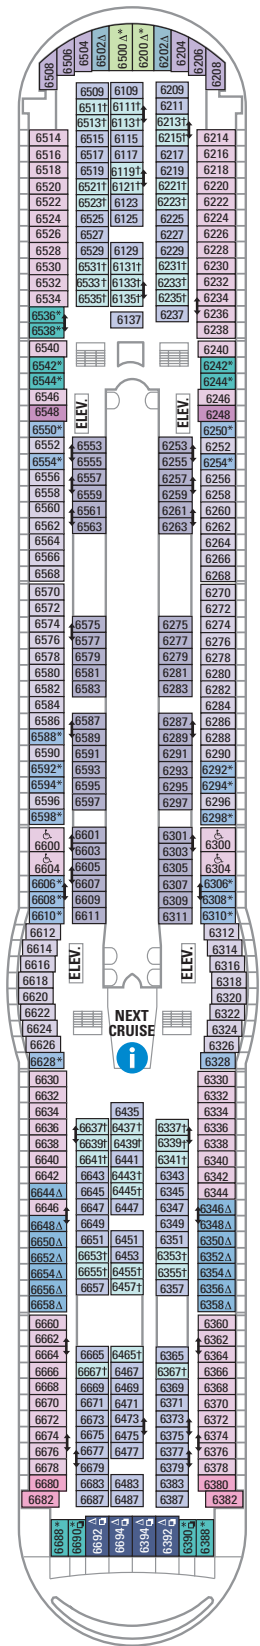

DECK 16

DECK 15

DECK 14

DECK 12

SUITES VP
BALCONY 6D
OCEAN VIEW 1L

LEGENDS

- △ Stateroom with sofa bed
- * Stateroom has third Pullman bed available
- † Stateroom has third and fourth Pullman beds available
- ◆ Stateroom with sofa bed and third Pullman bed available
- ‡ Stateroom has four additional Pullman beds available
- ‡ Connecting staterooms
- ♿ Indicates accessible staterooms
- ▣ Stateroom has an obstructed view

SUITES GT
BALCONY 2B 3B 4B 1D 2D 5D 6D
OCEAN VIEW 1K 1M
INTERIOR 1T 3V 4V

DECK 7

SUITES J3
BALCONY 1B 2B 3B 6B 3D 4D 6D 7D
OCEAN VIEW 1K 4M 8N
INTERIOR 1T 3V 6V

DECK 6

SUITES J3
BALCONY 1B 2B 3B 6B 3D 4D 7D
OCEAN VIEW 1K 1M 4M 8N
INTERIOR 1T 3V 6V