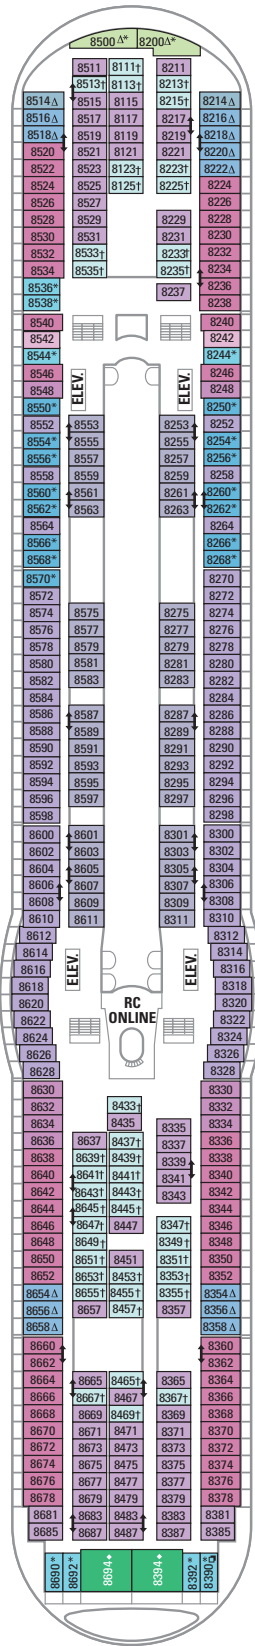

DECK 16

DECK 15

DECK 14

DECK 12

SUITES VP
BALCONY 6D
OCEAN VIEW 1L

LEGENDS

- △ Stateroom with sofa bed
- * Stateroom has third Pullman bed available
- † Stateroom has third and fourth Pullman beds available
- ◆ Stateroom with sofa bed and third Pullman bed available
- ‡ Stateroom has four additional Pullman beds available
- ‡ Connecting staterooms
- ♿ Indicates accessible staterooms
- ▣ Stateroom has an obstructed view

- Dining Venue
- Entertainment Area
- Bars & Lounges
- Kids & Teens Area
- Pool
- Spa
- Fitness
- Running Track
- Rock climbing
- FlowRider®
- Information
- Conference Center
- Shopping
- Casino

DECK 8

SUITES GT
BALCONY 2B 3B 4B 1D 2D 5D 6D
OCEAN VIEW 1K 1M
INTERIOR 1T 3V 4V

DECK 7

SUITES J3
BALCONY 1B 2B 3B 6B 3D 4D 6D 7D
OCEAN VIEW 1K 4M 8N
INTERIOR 1T 3V 6V

DECK 6

SUITES J3
BALCONY 1B 2B 3B 6B 3D 4D 7D
OCEAN VIEW 1K 1M 4M 8N
INTERIOR 1T 3V 6V