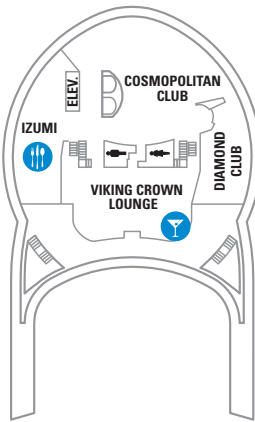

DECK 16

DECK 15

DECK 14

DECK 12

SUITES VP
BALCONY 6D
OCEAN VIEW 1L

LEGENDS

- △ Stateroom with sofa bed
- * Stateroom has third Pullman bed available
- † Stateroom has third and fourth Pullman beds available
- ◆ Stateroom with sofa bed and third Pullman bed available
- ‡ Stateroom has four additional Pullman beds available
- ‡ Connecting staterooms
- ♿ Indicates accessible staterooms
- ▣ Stateroom has an obstructed view

- Dining Venue
- Entertainment Area
- Bars & Lounges
- Kids & Teens Area
- Pool
- Spa
- Fitness
- Running Track
- Rock climbing
- FlowRider®
- Information
- Conference Center
- Shopping
- Casino

DECK 8

INTERIOR

- 1T** **Promenade View Interior** - A view of the Royal Promenade with bowed windows, two twin beds that convert to Royal King and private bathroom. Stateroom: 167 sq. ft.
- 1T** **Promenade View Interior - Accessible** - A view of the Royal Promenade with bowed windows, two twin beds that convert to Royal King and private bathroom. Stateroom: 256 sq. ft.
- 4U** **Interior with Virtual Balcony** - High-definition screen that spans nearly floor to ceiling, providing real-time views of the ocean and destinations. Two twin beds that convert to Royal King, sitting area with sofa, and full bathroom. Stateroom: 160 sq. ft.
- 4U** **Interior with Virtual Balcony - Accessible** - High-definition screen that spans nearly floor to ceiling, providing real-time views of the ocean and destinations. Two twin beds that convert to Royal King, sitting area with sofa, and full bathroom. Stateroom: 160 sq. ft.
- 1V 3V 4V 6V** **Interior** - Two twin beds that convert to Royal King sitting area with sofa, vanity area, and bathroom. Stateroom: 160 sq. ft.
- 1V 3V** **Interior - Accessible** - Two twin beds that convert to Royal King and private bathroom. Stateroom: 256 sq. ft.