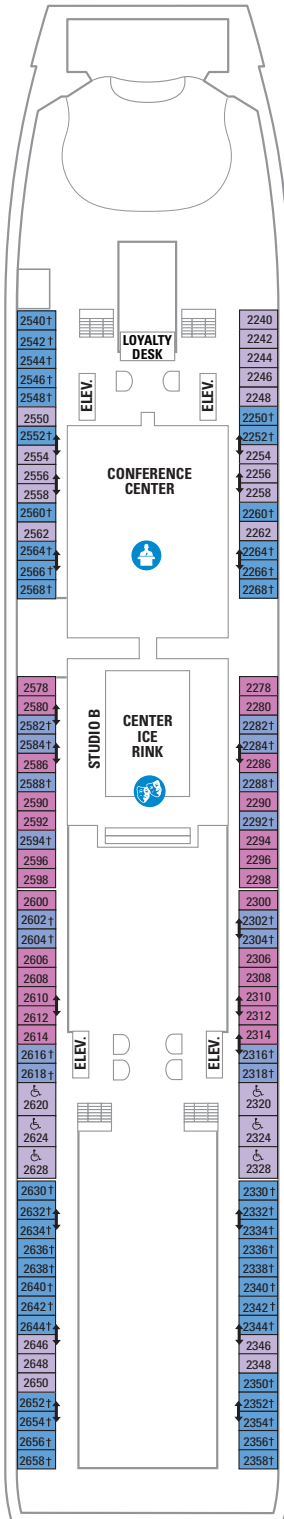

DECK 2

OCEAN VIEW 1N 2N 3N 8N

SUITES

- **RS** **Royal Suite - 1 Bedroom** - Grand entrance with doorbell. Bedroom with king-size bed, and private bathroom with tub, private balcony with whirlpool, living room with queen-size sofa bed and baby grand piano. Stateroom: 1,066 sq. ft. Balcony: 211 sq. ft.
- **OS** **Owner's Suite - 1 Bedroom** - Marble entry with door bell. Queen-size bed, bathroom with tub. Separate living area with a queen-size sofa bed. Stateroom: 618 sq. ft. Balcony: 131 sq. ft.
- **GT** **Grand Suite - 2 Bedroom** - Two bedrooms with two twin beds that convert to Royal King (one room with third and fourth Pullman beds), a private balcony, two bathrooms and living area with double sofa bed. Stateroom: 610 sq. ft. Balcony: 208 sq. ft.
- **GS** **Grand Suite - 1 Bedroom** - Marble entry. Room has two twin beds that convert to Royal King, private balcony, sitting area and private bathroom with tub. Stateroom: 381 sq. ft. Balcony: 88 sq. ft.
- **J3 J4** **Junior Suite** - Two twin beds that convert to Royal King, private balcony, sitting area (some with sofa bed) and private bathroom. Stateroom: 297 sq. ft. Balcony: 64 sq. ft.
- **J3** **Junior Suite - Accessible** - Marble entry. Room has two twin beds that convert to Royal King, private balcony, sitting area with double sofa bed and bathroom with tub. Stateroom: 276 sq. ft. Balcony: 84 sq. ft.
- **VP** **Ocean View Panoramic Suite (No Balcony)** - Two twin beds that convert to Royal King. Curtained section with bunk beds. Living area with double sofa bed, vanity and sitting area. One and a half baths with shower. Floor to ceiling wrap around panoramic windows. Stateroom: 406 sq. ft.

BALCONY

- **1B 2B 3B 4B 6B** **Spacious Ocean View Balcony** - Two twin beds that convert to Royal King, sitting area, private balcony and private bathroom. Stateroom: 202 sq. ft. Balcony: 42 sq. ft.
- **1B** **Spacious Ocean View Balcony - Accessible** - Two twin beds that convert to Royal King, private balcony, sitting area with sofa, and bathroom. Stateroom: 275 sq. ft. Balcony: 65 sq. ft.
- **1D 2D 3D 4D 5D 6D 7D** **Ocean View Balcony** - Two twin beds that convert to Royal King, sitting area, private balcony and private bathroom. Stateroom: 198 sq. ft. Balcony: 46 sq. ft.

OCEAN VIEW