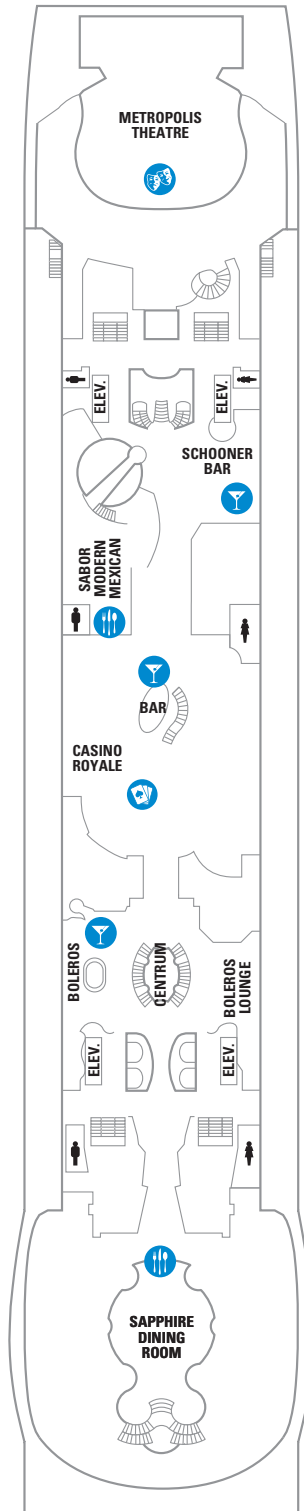

DECK 5

DECK 4

DECK 3

OCEAN VIEW 1N 2N 3N 8N
INTERIOR 6V