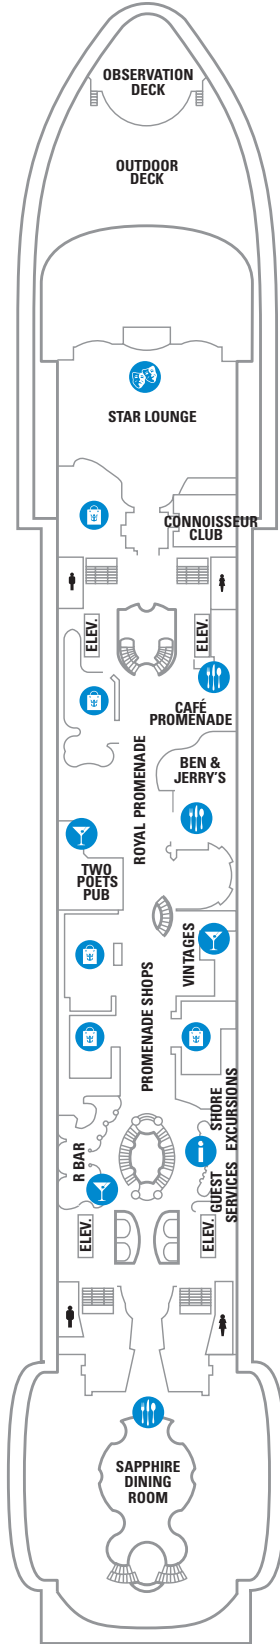

DECK 5

DECK 4

DECK 3

OCEAN VIEW 1N 2N 3N 8N
INTERIOR 6V