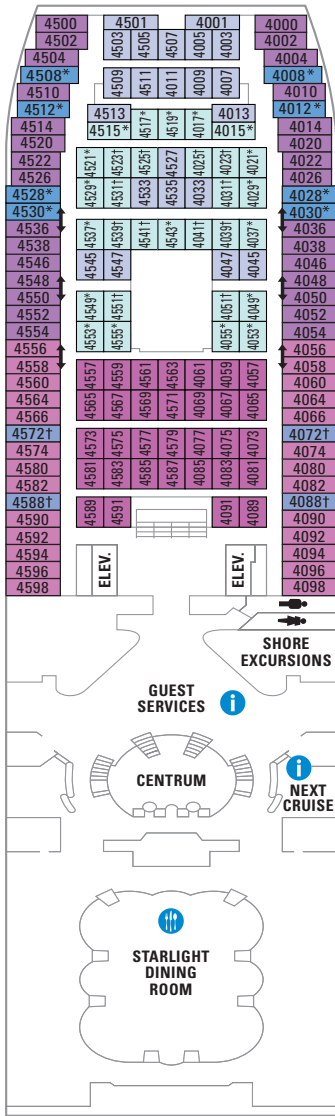

DECK 11

**DECK 10**  
 SUITES **RS OS GT GS J3**

**DECK 9**  
 OCEAN VIEW **2M 2N**

**DECK 8**  
 OCEAN VIEW **1N 3N 4N**

**DECK 7**  
 OCEAN VIEW 1N 3N 4N  
 INTERIOR 1V 2V 4V

**DECK 6**  
 OCEAN VIEW 1N 2N 3N 4N 6N  
 INTERIOR 2V 3V 4V

**DECK 5**  
 OCEAN VIEW 2N 3N 6N  
 INTERIOR 2V 3V 4V

**DECK 4**  
 OCEAN VIEW 1N 2N 3N 6N  
 INTERIOR 2V 3V 6V

**DECK 3**  
 OCEAN VIEW 2N 3N 6N  
 INTERIOR 1V 2V 3V 6V

**DECK 2**  
 OCEAN VIEW 1N 2N 3N 6N  
 INTERIOR 1V 2V 3V 6V