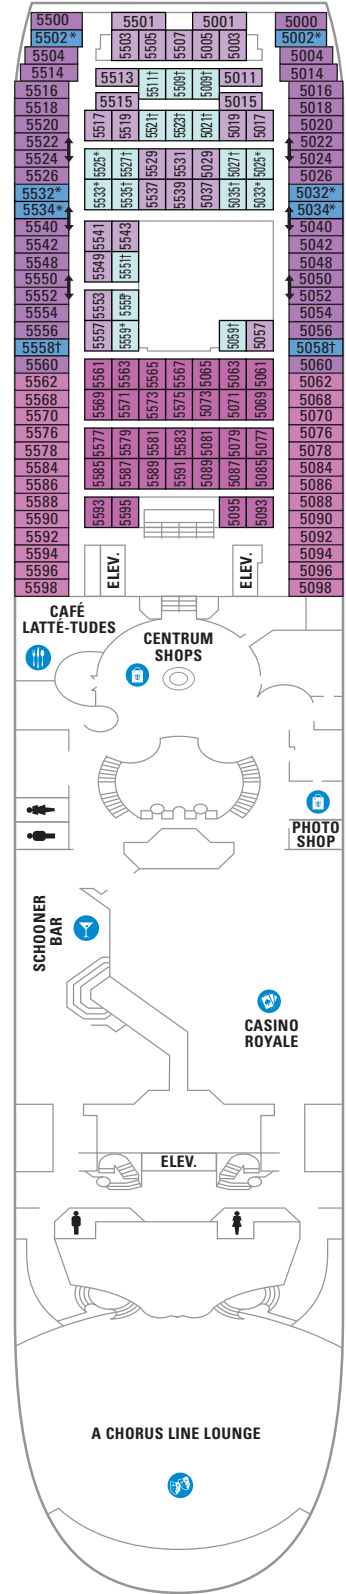

DECK 5
OCEAN VIEW 2N 3N 6N
INTERIOR 2V 3V 4V