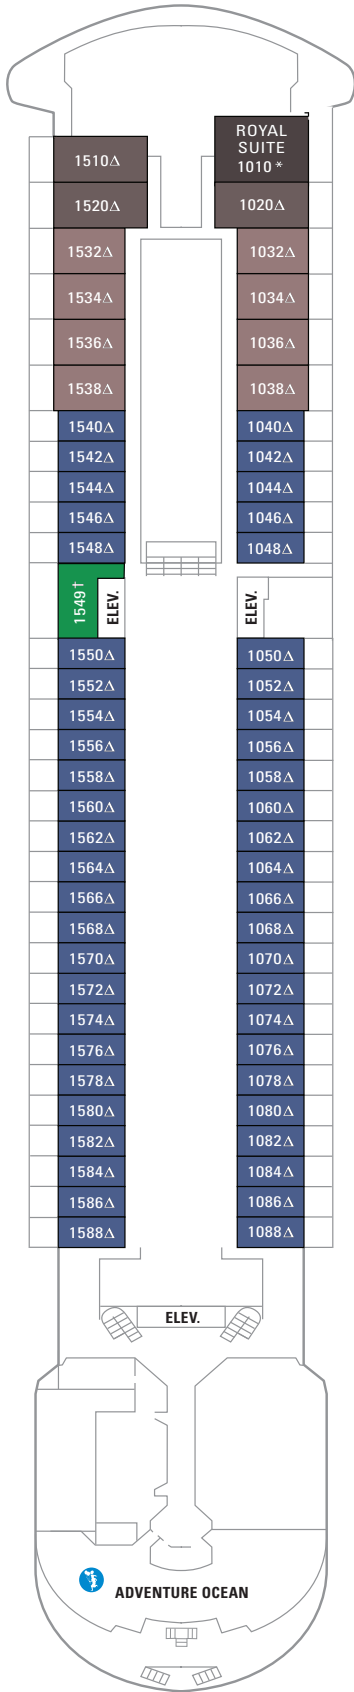

DECK 10
SUITES **RS OS GT GS J3**