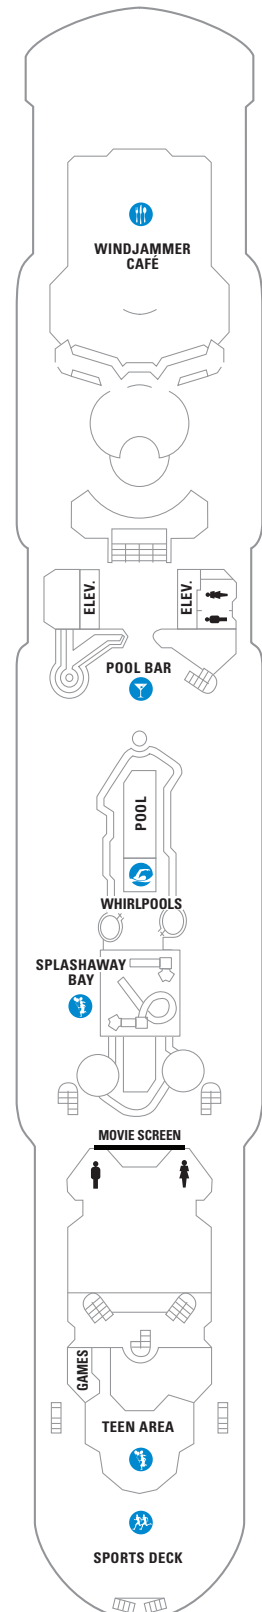

SUITES	
RS	Royal Suite - 1 Bedroom - Bedroom with Two twin beds that convert to Royal King, bathroom with whirlpool tub, living room with single sofa bed and private balcony. Stateroom: 670 sq. ft. Balcony: 154 sq. ft.
OS	Owner's Suite - 1 Bedroom - Two twin beds that convert to Royal King, sitting area with double sofa bed, bathroom with tub and private balcony. Stateroom: 446 sq. ft. Balcony: 119 sq. ft.
GT	Grand Suite - 2 Bedroom - Master bedroom with Queen bed. Second bedroom with three bunk beds and a single sofa bed. Two bathrooms, living area and a private balcony. Stateroom: 377 sq. ft. Balcony: 85 sq. ft.
GS	Grand Suite - 1 Bedroom - Two twin beds that convert to Royal King, private balcony, sitting area with single sofa bed. Bathroom with tub. Stateroom: 355 sq. ft. Balcony: 119 sq. ft.
J3	Junior Suite - Two twin beds that convert to Royal King, private balcony, sitting area with single sofa bed and private bathroom with tub. Stateroom: 221 sq. ft. Balcony: 60 sq. ft.
OCEAN VIEW	
2M	Spacious Ocean View - Two twin beds that convert to Royal King, sitting area and a private bathroom. NOTE: Most Staterooms have an obstructed view. Stateroom: 157 sq. ft.
1N 2N 3N 4N 6N	Ocean View - Two twin beds that convert to Royal King and private bathroom. Stateroom: 122 sq. ft.
2N	Ocean View - Accessible - Two twin beds that convert to Royal King, sitting area and a private bathroom. Stateroom: 199 sq. ft.
INTERIOR	
1V 2V 3V 4V 6V	Interior - Two twin beds that convert to Royal King and private bathroom. Stateroom: 119 sq. ft.
6V	Interior - Accessible - Two twin beds that convert to Royal King and private bathroom. Stateroom: 190 sq. ft.

LEGENDS