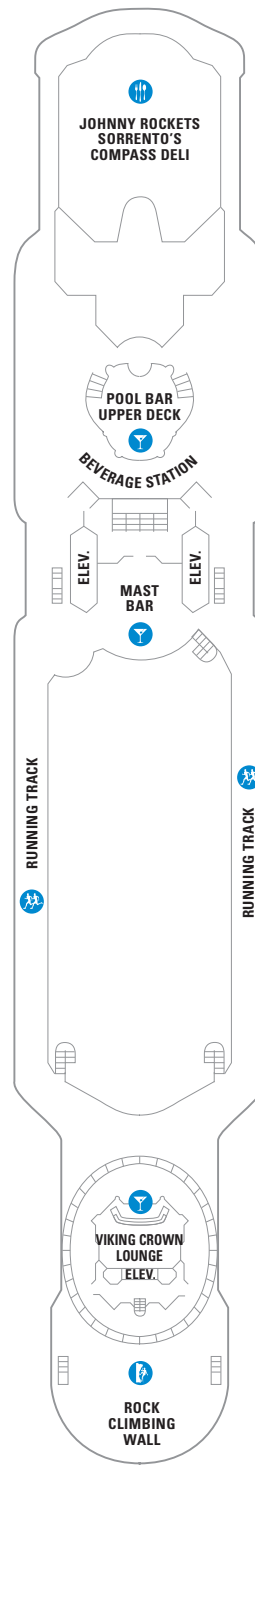

LEGENDS

- △ Stateroom with sofa bed
- Stateroom has third Pullman bed available
- + Stateroom has third and fourth Pullman beds available
- Stateroom with sofa bed and third Pullman bed available
- ‡ Stateroom has four additional Pullman beds available
- ‡ Connecting staterooms
- ♿ Indicates accessible staterooms
- ▣ Stateroom has an obstructed view

- Dining Venue
- Entertainment Area
- Bars & Lounges
- Kids & Teens Area
- Pool
- Spa
- Fitness
- Running Track
- Rock climbing
- FlowRider®
- Information
- Conference Center
- Shopping
- Casino

DECK 12