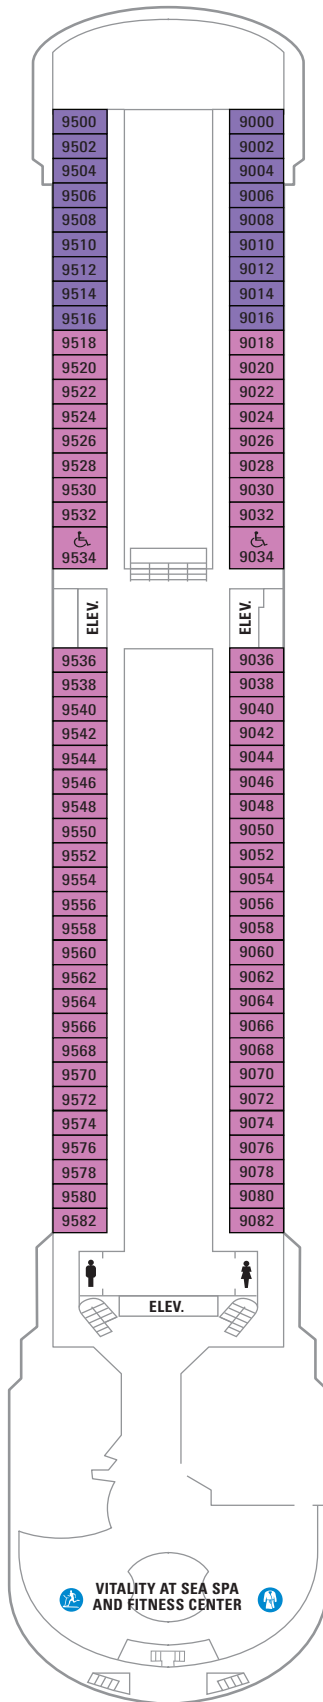

DECK 9
OCEAN VIEW **2M 2N**