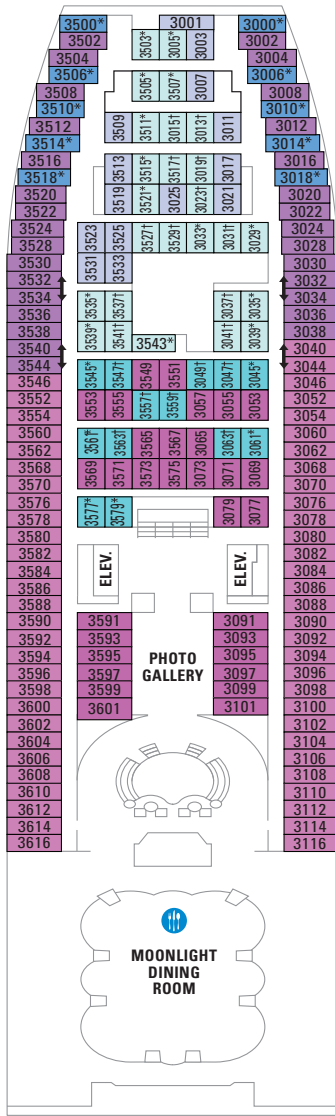

DECK 11

**DECK 10**  
 SUITES **RS OS GT GS J3**

**DECK 9**  
 OCEAN VIEW **2M 2N**

**DECK 8**  
 OCEAN VIEW **1N 3N 4N**

**DECK 7**  
 OCEAN VIEW 1N 3N 4N  
 INTERIOR 1V 2V 4V

**DECK 6**  
 OCEAN VIEW 1N 2N 3N 4N 6N  
 INTERIOR 2V 3V 4V

**DECK 5**  
 OCEAN VIEW 2N 3N 6N  
 INTERIOR 2V 3V 4V

**DECK 4**  
 OCEAN VIEW 1N 2N 3N 6N  
 INTERIOR 2V 3V 6V

**DECK 3**  
 OCEAN VIEW 2N 3N 6N  
 INTERIOR 1V 2V 3V 6V

**DECK 2**  
 OCEAN VIEW 1N 2N 3N 6N  
 INTERIOR 1V 2V 3V 6V