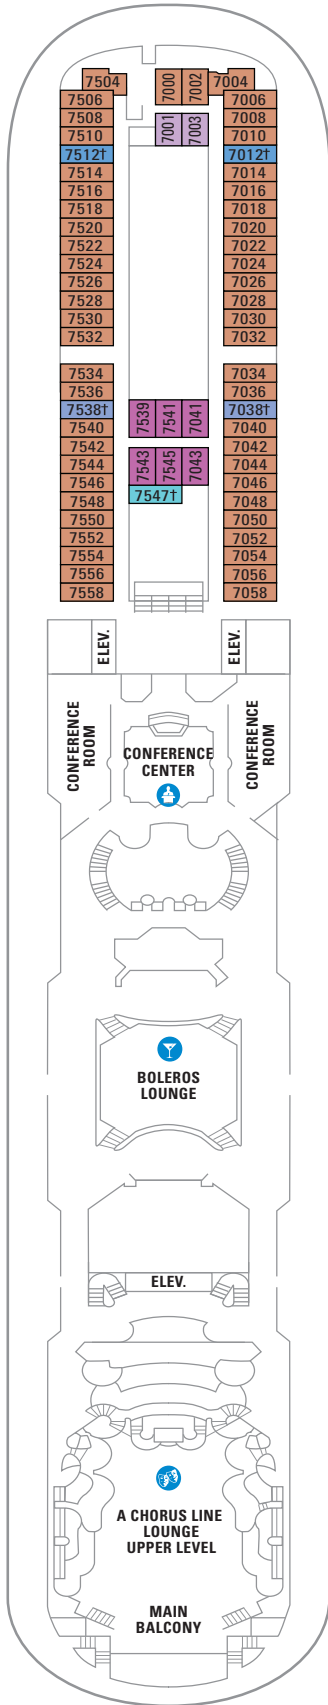

DECK 7
OCEAN VIEW 1N 3N 4N
INTERIOR 1V 2V 4V