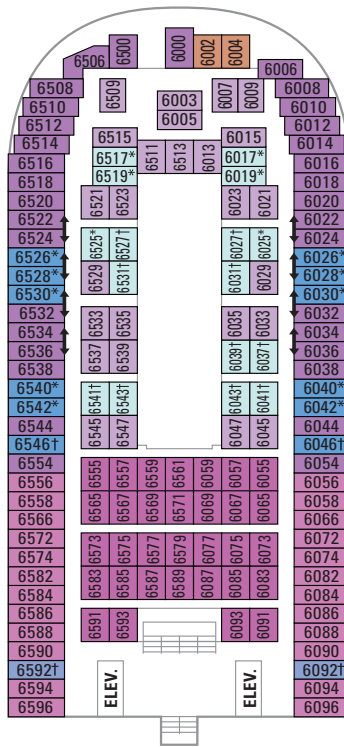

- Dining Venue
- Entertainment Area
- Bars & Lounges
- Kids & Teens Area
- Pool
- Spa
- Fitness
- Running Track
- Rock climbing
- FlowRider®
- Information
- Conference Center
- Shopping
- Casino

DECK 12

DECK 11

**DECK 10**  
 SUITES **RS OS GT GS J3**

**DECK 9**  
 OCEAN VIEW **2M 2N**

**DECK 8**  
 OCEAN VIEW **1N 3N 4N**

**DECK 7**  
 OCEAN VIEW 1N 3N 4N  
 INTERIOR 1V 2V 4V

**DECK 6**  
 OCEAN VIEW 1N 2N 3N 4N 6N  
 INTERIOR 2V 3V 4V

**DECK 5**  
 OCEAN VIEW 2N 3N 6N  
 INTERIOR 2V 3V 4V

**DECK 4**  
 OCEAN VIEW 1N 2N 3N 6N  
 INTERIOR 2V 3V 6V

**DECK 3**  
 OCEAN VIEW 2N 3N 6N  
 INTERIOR 1V 2V 3V 6V

**DECK 2**  
 OCEAN VIEW 1N 2N 3N 6N  
 INTERIOR 1V 2V 3V 6V