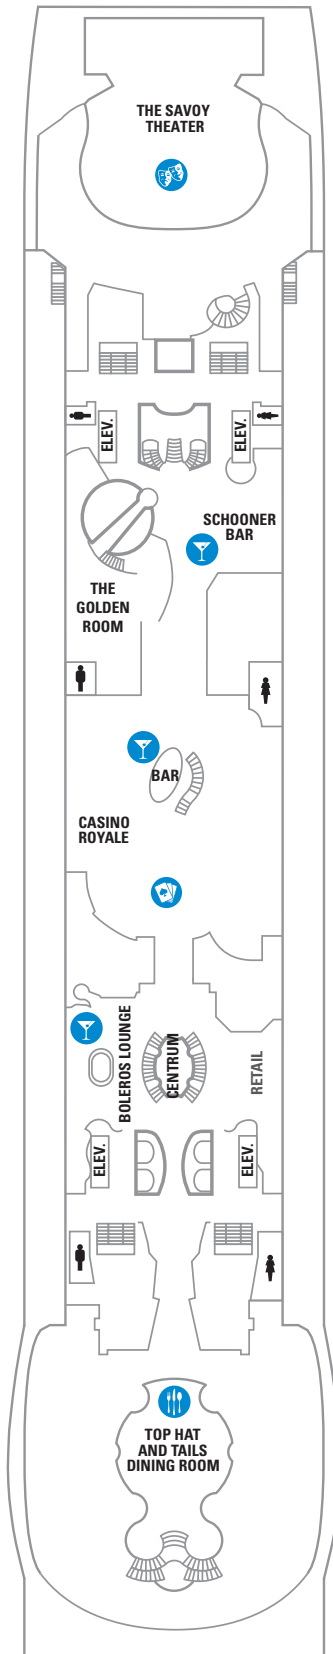

DECK 15

DECK 14

DECK 12

DECK 13

LEGENDS

- △ Stateroom with sofa bed
- \* Stateroom has third Pullman bed available
- † Stateroom has third and fourth Pullman beds available
- ◆ Stateroom with sofa bed and third Pullman bed available
- ‡ Stateroom has four additional Pullman beds available
- ‡ Connecting staterooms
- ♿ Indicates accessible staterooms
- ▣ Stateroom has an obstructed view

DECK 11

DECK 10

SUITES RS OS GS JS J4  
 BALCONY 2B 3B 4B 6D  
 INTERIOR 1V 2V 3V 4V

DECK 9

SUITES GT J3 J4  
 BALCONY 1B 2B 3B 4B 6D  
 OCEAN VIEW 1K 1M 4M 8N  
 INTERIOR 1V 2V 3V 4V

DECK 8

SUITES GT
BALCONY 2B 3B 4B 1D 2D 5D 6D
OCEAN VIEW 1K 1M
INTERIOR 1T 3V 4V

DECK 7

SUITES J3
BALCONY 1B 2B 3B 6B 3D 4D 6D 7D
OCEAN VIEW 1K 4M 8N
INTERIOR 1T 3V 6V

DECK 6

SUITES J3
BALCONY 1B 2B 3B 6B 3D 4D 7D
OCEAN VIEW 1K 1M 4M 8N
INTERIOR 1T 3V 6V

DECK 5

DECK 4

DECK 3  
 OCEAN VIEW 1N 2N 3N 8N

# DECK 2

OCEAN VIEW 1N 2N 3N 8N