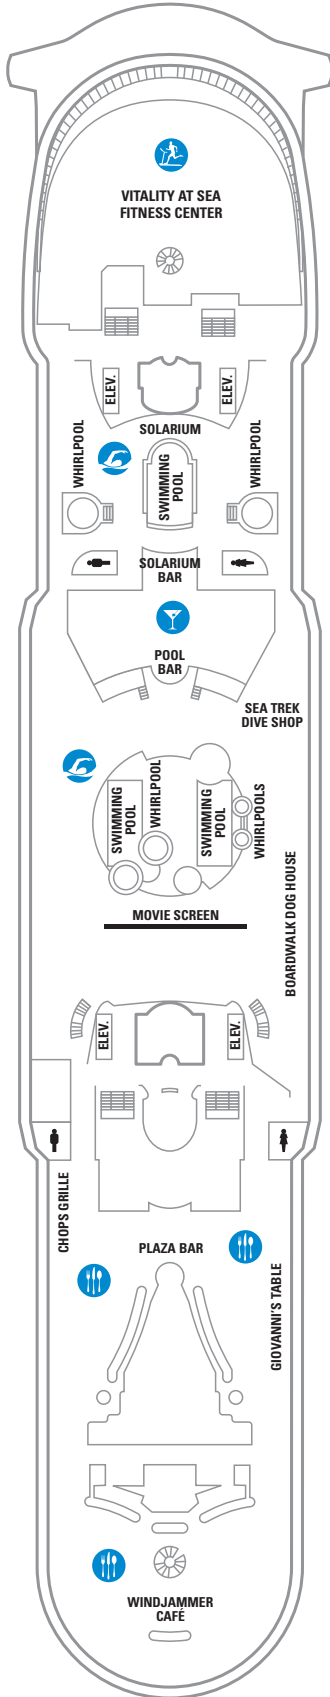

DECK 15

DECK 14

DECK 12

DECK 13

LEGENDS

- △ Stateroom with sofa bed
- \* Stateroom has third Pullman bed available
- † Stateroom has third and fourth Pullman beds available
- ◆ Stateroom with sofa bed and third Pullman bed available
- ‡ Stateroom has four additional Pullman beds available
- ‡ Connecting staterooms
- ♿ Indicates accessible staterooms
- ▣ Stateroom has an obstructed view

- 🍷 Dining Venue
- 🎮 Entertainment Area
- 🍸 Bars & Lounges
- 👦 Kids & Teens Area
- 🏊 Pool
- ♨ Spa
- 🏋 Fitness
- 🏃 Running Track
- 🧗 Rock climbing
- 🌊 FlowRider®
- ℹ Information
- 🏢 Conference Center
- 🛍 Shopping
- 🎰 Casino

DECK 11

DECK 10

SUITES RS OS GS JS J4  
 BALCONY 2B 3B 4B 6D  
 INTERIOR 1V 2V 3V 4V

DECK 9

SUITES GT J3 J4  
 BALCONY 1B 2B 3B 4B 6D  
 OCEAN VIEW 1K 1M 4M 8N  
 INTERIOR 1V 2V 3V 4V

DECK 8

SUITES GT
BALCONY 2B 3B 4B 1D 2D 5D 6D
OCEAN VIEW 1K 1M
INTERIOR 1T 3V 4V

DECK 7

SUITES J3
BALCONY 1B 2B 3B 6B 3D 4D 6D 7D
OCEAN VIEW 1K 4M 8N
INTERIOR 1T 3V 6V

DECK 6

SUITES J3
BALCONY 1B 2B 3B 6B 3D 4D 7D
OCEAN VIEW 1K 1M 4M 8N
INTERIOR 1T 3V 6V

DECK 5

DECK 4

DECK 3  
 OCEAN VIEW 1N 2N 3N 8N