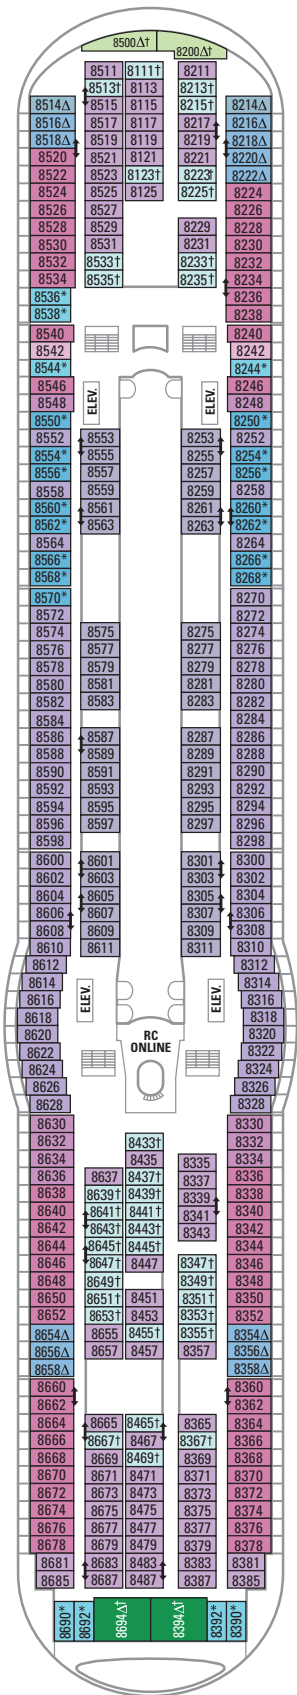

DECK 15

DECK 14

DECK 12

DECK 13

LEGENDS

- △ Stateroom with sofa bed
- \* Stateroom has third Pullman bed available
- † Stateroom has third and fourth Pullman beds available
- ◆ Stateroom with sofa bed and third Pullman bed available
- ‡ Stateroom has four additional Pullman beds available
- ‡ Connecting staterooms
- ♿ Indicates accessible staterooms
- ▣ Stateroom has an obstructed view

DECK 11

DECK 10

SUITES RS OS GS JS J4  
 BALCONY 2B 3B 4B 6D  
 INTERIOR 1V 2V 3V 4V

DECK 9

SUITES GT J3 J4  
 BALCONY 1B 2B 3B 4B 6D  
 OCEAN VIEW 1K 1M 4M 8N  
 INTERIOR 1V 2V 3V 4V

DECK 8

SUITES GT
BALCONY 2B 3B 4B 1D 2D 5D 6D
OCEAN VIEW 1K 1M
INTERIOR 1T 3V 4V

DECK 7

SUITES J3
BALCONY 1B 2B 3B 6B 3D 4D 6D 7D
OCEAN VIEW 1K 4M 8N
INTERIOR 1T 3V 6V

DECK 6

SUITES J3
BALCONY 1B 2B 3B 6B 3D 4D 7D
OCEAN VIEW 1K 1M 4M 8N
INTERIOR 1T 3V 6V

DECK 5

DECK 4

DECK 3  
 OCEAN VIEW 1N 2N 3N 8N

# DECK 2

OCEAN VIEW 1N 2N 3N 8N