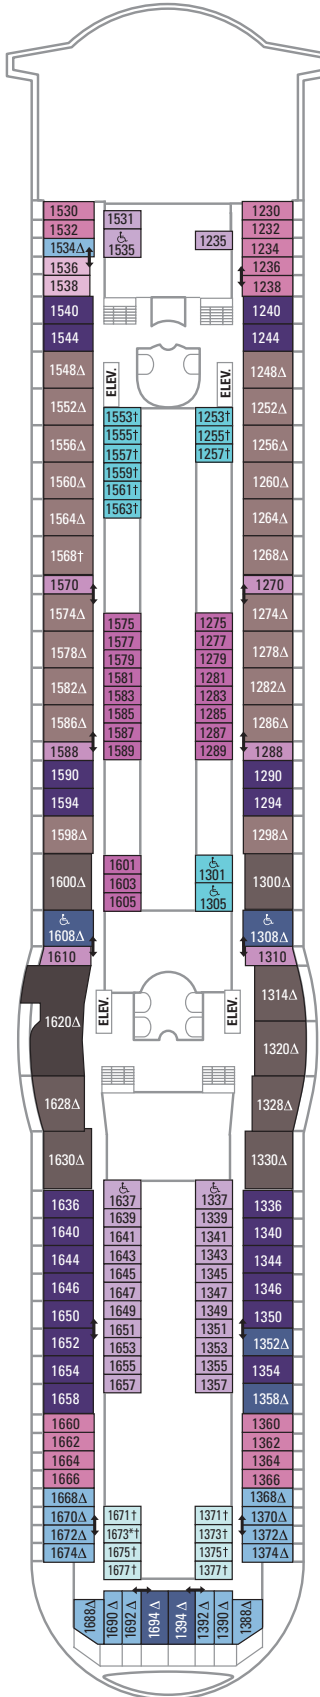

DECK 15

DECK 14

DECK 12

DECK 13

LEGENDS

- △ Stateroom with sofa bed
- \* Stateroom has third Pullman bed available
- † Stateroom has third and fourth Pullman beds available
- ◆ Stateroom with sofa bed and third Pullman bed available
- ‡ Stateroom has four additional Pullman beds available
- ‡ Connecting staterooms
- ♿ Indicates accessible staterooms
- ▣ Stateroom has an obstructed view

- 🍷 Dining Venue
- 🎮 Entertainment Area
- 🍸 Bars & Lounges
- 👦 Kids & Teens Area
- 🏊 Pool
- ♨ Spa
- 🏋 Fitness
- 🏃 Running Track
- 🧗 Rock climbing
- 🌊 FlowRider®
- ℹ Information
- 🏢 Conference Center
- 🛍 Shopping
- 🎰 Casino

DECK 11

DECK 10

SUITES RS OS GS JS J4  
 BALCONY 2B 3B 4B 6D  
 INTERIOR 1V 2V 3V 4V

DECK 9

SUITES GT J3 J4  
 BALCONY 1B 2B 3B 4B 6D  
 OCEAN VIEW 1K 1M 4M 8N  
 INTERIOR 1V 2V 3V 4V

DECK 8

SUITES GT
BALCONY 2B 3B 4B 1D 2D 5D 6D
OCEAN VIEW 1K 1M
INTERIOR 1T 3V 4V

DECK 7

SUITES J3
BALCONY 1B 2B 3B 6B 3D 4D 6D 7D
OCEAN VIEW 1K 4M 8N
INTERIOR 1T 3V 6V

DECK 6

SUITES J3
BALCONY 1B 2B 3B 6B 3D 4D 7D
OCEAN VIEW 1K 1M 4M 8N
INTERIOR 1T 3V 6V

DECK 5

DECK 4

DECK 3  
 OCEAN VIEW 1N 2N 3N 8N