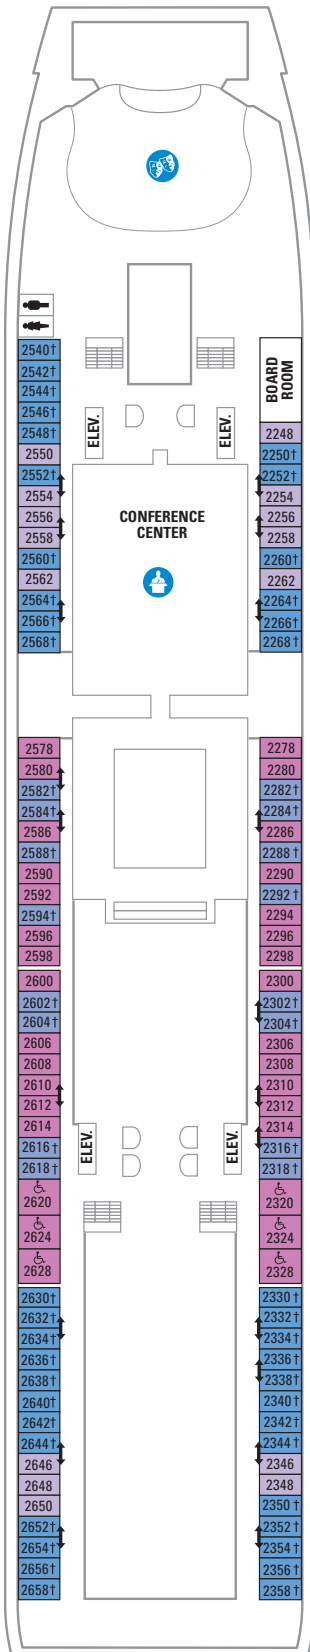

DECK 15

DECK 14

DECK 12

DECK 13

LEGENDS

- △ Stateroom with sofa bed
- \* Stateroom has third Pullman bed available
- † Stateroom has third and fourth Pullman beds available
- ◆ Stateroom with sofa bed and third Pullman bed available
- ‡ Stateroom has four additional Pullman beds available
- ‡ Connecting staterooms
- ♿ Indicates accessible staterooms
- ▣ Stateroom has an obstructed view

DECK 11

DECK 10

SUITES RS OS GS JS J4  
 BALCONY 2B 3B 4B 6D  
 INTERIOR 1V 2V 3V 4V

DECK 9

SUITES GT J3 J4  
 BALCONY 1B 2B 3B 4B 6D  
 OCEAN VIEW 1K 1M 4M 8N  
 INTERIOR 1V 2V 3V 4V

DECK 8

SUITES GT
BALCONY 2B 3B 4B 1D 2D 5D 6D
OCEAN VIEW 1K 1M
INTERIOR 1T 3V 4V

DECK 7

SUITES J3
BALCONY 1B 2B 3B 6B 3D 4D 6D 7D
OCEAN VIEW 1K 4M 8N
INTERIOR 1T 3V 6V

DECK 6

SUITES J3
BALCONY 1B 2B 3B 6B 3D 4D 7D
OCEAN VIEW 1K 1M 4M 8N
INTERIOR 1T 3V 6V

DECK 5

DECK 4

DECK 3  
 OCEAN VIEW 1N 2N 3N 8N

# DECK 2

OCEAN VIEW 1N 2N 3N 8N