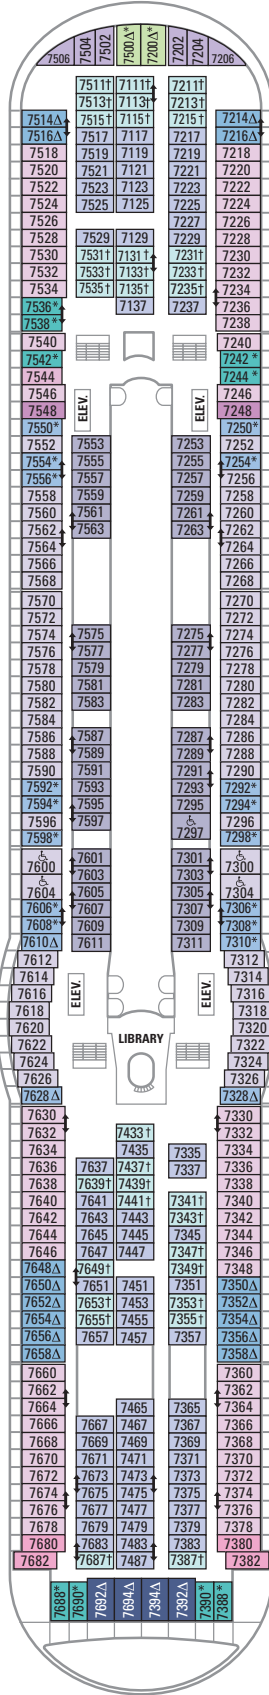

DECK 15

DECK 14

DECK 12

DECK 13

LEGENDS

- △ Stateroom with sofa bed
- \* Stateroom has third Pullman bed available
- † Stateroom has third and fourth Pullman beds available
- ◆ Stateroom with sofa bed and third Pullman bed available
- ‡ Stateroom has four additional Pullman beds available
- ‡ Connecting staterooms
- ♿ Indicates accessible staterooms
- ▣ Stateroom has an obstructed view

DECK 11

DECK 10

SUITES RS OS GS JS J4  
 BALCONY 2B 3B 4B 6D  
 INTERIOR 1V 2V 3V 4V

DECK 9

SUITES GT J3 J4  
 BALCONY 1B 2B 3B 4B 6D  
 OCEAN VIEW 1K 1M 4M 8N  
 INTERIOR 1V 2V 3V 4V

DECK 8

SUITES GT
BALCONY 2B 3B 4B 1D 2D 5D 6D
OCEAN VIEW 1K 1M
INTERIOR 1T 3V 4V

DECK 7

SUITES J3
BALCONY 1B 2B 3B 6B 3D 4D 6D 7D
OCEAN VIEW 1K 4M 8N
INTERIOR 1T 3V 6V

DECK 6

SUITES J3
BALCONY 1B 2B 3B 6B 3D 4D 7D
OCEAN VIEW 1K 1M 4M 8N
INTERIOR 1T 3V 6V

DECK 5

DECK 4

DECK 3  
 OCEAN VIEW 1N 2N 3N 8N

# DECK 2

OCEAN VIEW 1N 2N 3N 8N