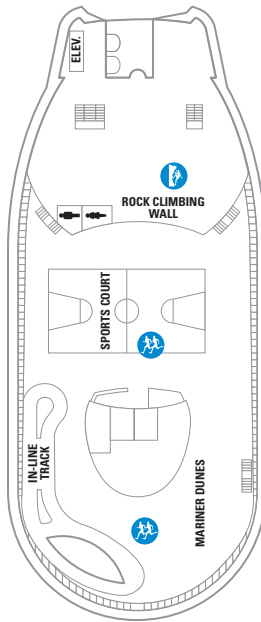

DECK 15

DECK 14

DECK 12

DECK 13

LEGENDS

- △ Stateroom with sofa bed
- \* Stateroom has third Pullman bed available
- † Stateroom has third and fourth Pullman beds available
- ◆ Stateroom with sofa bed and third Pullman bed available
- ‡ Stateroom has four additional Pullman beds available
- ‡ Connecting staterooms
- ♿ Indicates accessible staterooms
- ▣ Stateroom has an obstructed view

- 🍷 Dining Venue
- 🎮 Entertainment Area
- 🍸 Bars & Lounges
- 👦 Kids & Teens Area
- 🏊 Pool
- ♨ Spa
- 🏋 Fitness
- 🏃 Running Track
- 🧗 Rock climbing
- 🌊 FlowRider®
- ℹ Information
- 🏢 Conference Center
- 🛍 Shopping
- 🎰 Casino

## OCEAN VIEW

- 1K** **Ultra Spacious Ocean View** - Two twin beds that convert to Royal King, two Pullman beds in separate area, separate sitting area with sofa bed and bathroom. Stateroom: 328 sq. ft.
- 1M 4M** **Spacious Ocean View** - Two twin beds that convert to Royal King, sitting area with sofa, vanity area and bathroom. Stateroom: 211 sq. ft.
- 1N 2N 3N 8N** **Ocean View** - Two twin beds that convert to Royal King and private bathroom. Stateroom: 161 sq. ft.
- 1N** **Ocean View - Accessible** - Two twin beds that convert to Royal King and private bathroom. Stateroom: 276 sq. ft.

## INTERIOR

- 1T** **Promenade View Interior** - A view of the Royal Promenade with bowed windows, two twin beds that convert to Royal King and private bathroom. Stateroom: 167 sq. ft.
- 1T** **Promenade View Interior - Accessible** - A view of the Royal Promenade with bowed windows, two twin beds that convert to Royal King and private bathroom. Stateroom: 256 sq. ft.
- 1V 2V 3V 4V 6V** **Interior** - Two twin beds that convert to Royal King sitting area with sofa, vanity area, and bathroom. Stateroom: 160 sq. ft.
- 1V 3V** **Interior - Accessible** - Two twin beds that convert to Royal King and private bathroom. Stateroom: 256 sq. ft.