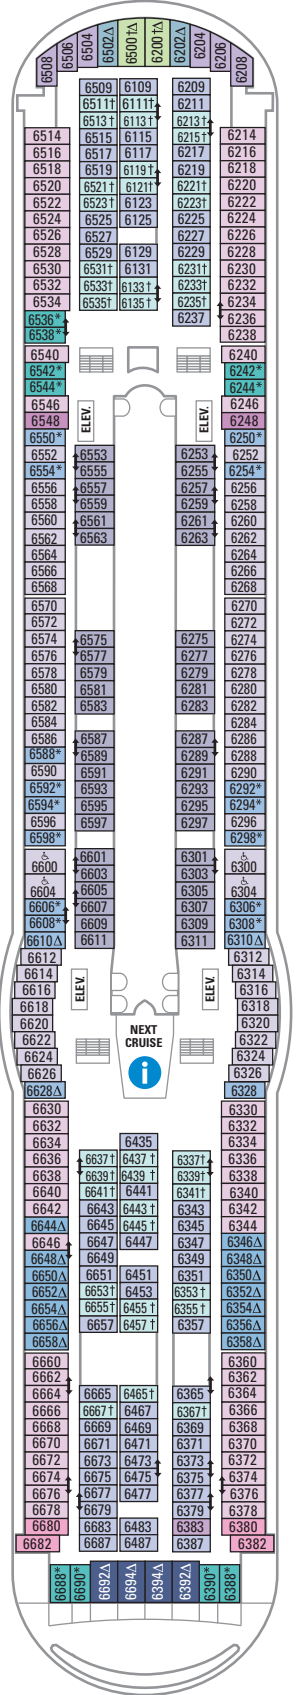

DECK 15

DECK 14

DECK 12

DECK 13

LEGENDS

- △ Stateroom with sofa bed
- \* Stateroom has third Pullman bed available
- † Stateroom has third and fourth Pullman beds available
- ◆ Stateroom with sofa bed and third Pullman bed available
- ‡ Stateroom has four additional Pullman beds available
- ‡ Connecting staterooms
- ♿ Indicates accessible staterooms
- ▣ Stateroom has an obstructed view

DECK 11

DECK 10

SUITES RS OS GS JS J4  
 BALCONY 2B 3B 4B 6D  
 INTERIOR 1V 2V 3V 4V

DECK 9

SUITES GT J3 J4  
 BALCONY 1B 2B 3B 4B 6D  
 OCEAN VIEW 1K 1M 4M 8N  
 INTERIOR 1V 2V 3V 4V

DECK 8

SUITES GT
BALCONY 2B 3B 4B 1D 2D 5D 6D
OCEAN VIEW 1K 1M
INTERIOR 1T 3V 4V

DECK 7

SUITES J3
BALCONY 1B 2B 3B 6B 3D 4D 6D 7D
OCEAN VIEW 1K 4M 8N
INTERIOR 1T 3V 6V

DECK 6

SUITES J3
BALCONY 1B 2B 3B 6B 3D 4D 7D
OCEAN VIEW 1K 1M 4M 8N
INTERIOR 1T 3V 6V

DECK 5

DECK 4

DECK 3  
 OCEAN VIEW 1N 2N 3N 8N

# DECK 2

OCEAN VIEW 1N 2N 3N 8N