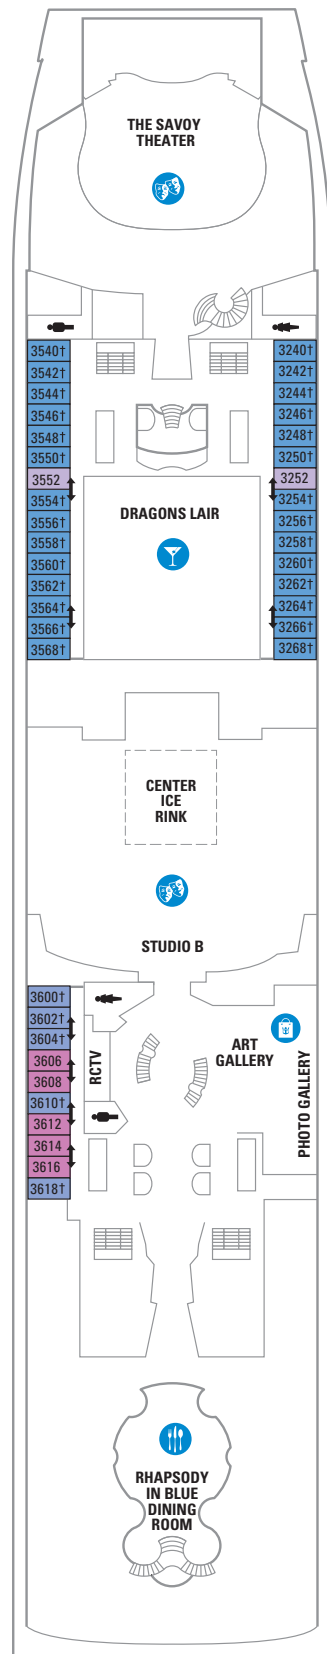

DECK 15

DECK 14

DECK 12

DECK 13

LEGENDS

- △ Stateroom with sofa bed
- \* Stateroom has third Pullman bed available
- † Stateroom has third and fourth Pullman beds available
- ◆ Stateroom with sofa bed and third Pullman bed available
- ‡ Stateroom has four additional Pullman beds available
- ‡ Connecting staterooms
- ♿ Indicates accessible staterooms
- ▣ Stateroom has an obstructed view

DECK 11

DECK 10

SUITES RS OS GS JS J4  
 BALCONY 2B 3B 4B 6D  
 INTERIOR 1V 2V 3V 4V

DECK 9

SUITES GT J3 J4  
 BALCONY 1B 2B 3B 4B 6D  
 OCEAN VIEW 1K 1M 4M 8N  
 INTERIOR 1V 2V 3V 4V

DECK 8

SUITES GT
BALCONY 2B 3B 4B 1D 2D 5D 6D
OCEAN VIEW 1K 1M
INTERIOR 1T 3V 4V

DECK 7

SUITES J3
BALCONY 1B 2B 3B 6B 3D 4D 6D 7D
OCEAN VIEW 1K 4M 8N
INTERIOR 1T 3V 6V

DECK 6

SUITES J3
BALCONY 1B 2B 3B 6B 3D 4D 7D
OCEAN VIEW 1K 1M 4M 8N
INTERIOR 1T 3V 6V

DECK 5

DECK 4

DECK 3  
 OCEAN VIEW 1N 2N 3N 8N

# DECK 2

OCEAN VIEW 1N 2N 3N 8N