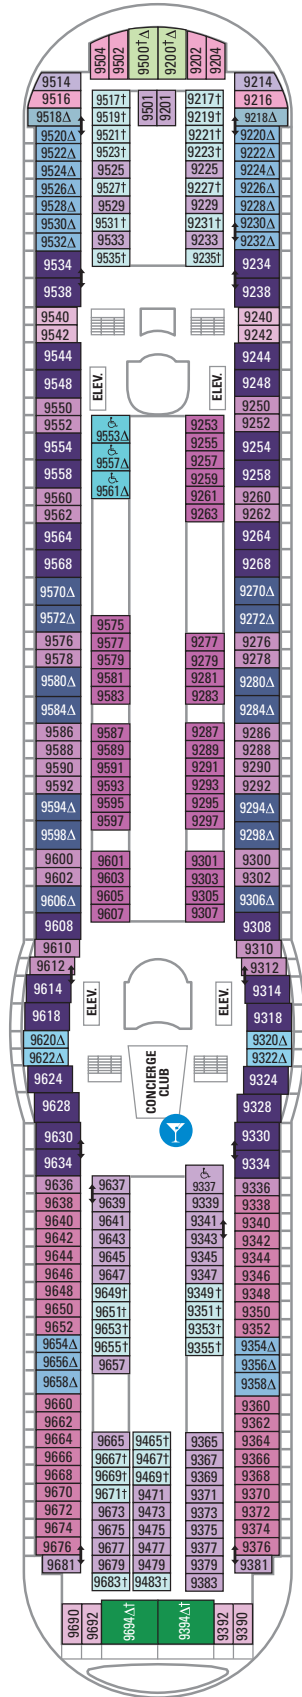

DECK 15

DECK 14

DECK 12

DECK 13

LEGENDS

- △ Stateroom with sofa bed
- \* Stateroom has third Pullman bed available
- † Stateroom has third and fourth Pullman beds available
- ◆ Stateroom with sofa bed and third Pullman bed available
- ‡ Stateroom has four additional Pullman beds available
- ‡ Connecting staterooms
- ♿ Indicates accessible staterooms
- ▣ Stateroom has an obstructed view

DECK 11

DECK 10

SUITES RS OS GS JS J4  
 BALCONY 2B 3B 4B 6D  
 INTERIOR 1V 2V 3V 4V

DECK 9

SUITES GT J3 J4  
 BALCONY 1B 2B 3B 4B 6D  
 OCEAN VIEW 1K 1M 4M 8N  
 INTERIOR 1V 2V 3V 4V

DECK 8

SUITES GT
BALCONY 2B 3B 4B 1D 2D 5D 6D
OCEAN VIEW 1K 1M
INTERIOR 1T 3V 4V

DECK 7

SUITES J3
BALCONY 1B 2B 3B 6B 3D 4D 6D 7D
OCEAN VIEW 1K 4M 8N
INTERIOR 1T 3V 6V

DECK 6

SUITES J3
BALCONY 1B 2B 3B 6B 3D 4D 7D
OCEAN VIEW 1K 1M 4M 8N
INTERIOR 1T 3V 6V

DECK 5

DECK 4

DECK 3  
 OCEAN VIEW 1N 2N 3N 8N

# DECK 2

OCEAN VIEW 1N 2N 3N 8N