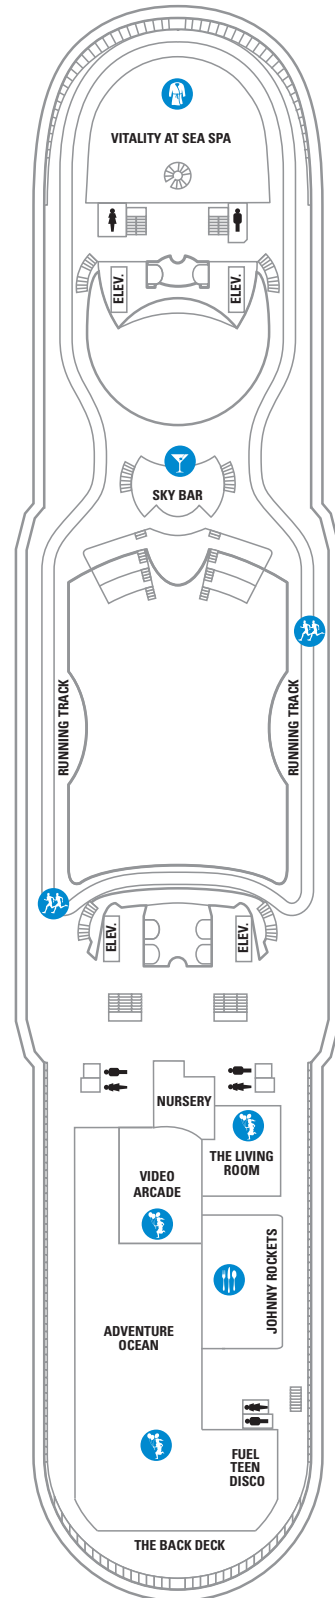

DECK 15

DECK 14

DECK 12

DECK 13

LEGENDS

- △ Stateroom with sofa bed
- \* Stateroom has third Pullman bed available
- † Stateroom has third and fourth Pullman beds available
- ◆ Stateroom with sofa bed and third Pullman bed available
- ‡ Stateroom has four additional Pullman beds available
- ‡ Connecting staterooms
- ♿ Indicates accessible staterooms
- ▣ Stateroom has an obstructed view

- 🍷 Dining Venue
- 🎮 Entertainment Area
- 🍸 Bars & Lounges
- 👦 Kids & Teens Area
- 🏊 Pool
- ♨ Spa
- 🏋 Fitness
- 🏃 Running Track
- 🧗 Rock climbing
- 🌊 FlowRider®
- ℹ Information
- 🏢 Conference Center
- 🛍 Shopping
- 🎰 Casino

DECK 11

DECK 10

SUITES RS OS GS JS J4  
 BALCONY 2B 3B 4B 6D  
 INTERIOR 1V 2V 3V 4V

DECK 9

SUITES GT J3 J4  
 BALCONY 1B 2B 3B 4B 6D  
 OCEAN VIEW 1K 1M 4M 8N  
 INTERIOR 1V 2V 3V 4V

DECK 8

SUITES GT
BALCONY 2B 3B 4B 1D 2D 5D 6D
OCEAN VIEW 1K 1M
INTERIOR 1T 3V 4V

DECK 7

SUITES J3
BALCONY 1B 2B 3B 6B 3D 4D 6D 7D
OCEAN VIEW 1K 4M 8N
INTERIOR 1T 3V 6V

DECK 6

SUITES J3
BALCONY 1B 2B 3B 6B 3D 4D 7D
OCEAN VIEW 1K 1M 4M 8N
INTERIOR 1T 3V 6V

DECK 5

DECK 4

DECK 3  
 OCEAN VIEW 1N 2N 3N 8N