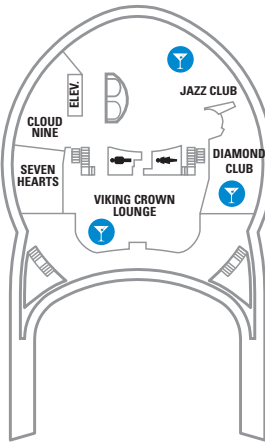

DECK 15

DECK 14

DECK 12

DECK 13

LEGENDS

- △ Stateroom with sofa bed
- \* Stateroom has third Pullman bed available
- † Stateroom has third and fourth Pullman beds available
- ◆ Stateroom with sofa bed and third Pullman bed available
- ‡ Stateroom has four additional Pullman beds available
- ‡ Connecting staterooms
- ♿ Indicates accessible staterooms
- ▣ Stateroom has an obstructed view

- 🍷 Dining Venue
- 🎮 Entertainment Area
- 🍸 Bars & Lounges
- 👦 Kids & Teens Area
- 🏊 Pool
- ♨ Spa
- 🏋 Fitness
- 🏃 Running Track
- 🧗 Rock climbing
- 🌊 FlowRider®
- ℹ Information
- 🏢 Conference Center
- 🛍 Shopping
- 🎰 Casino

## OCEAN VIEW

- 1K** **Ultra Spacious Ocean View** - Two twin beds that convert to Royal King, two Pullman beds in separate area, separate sitting area with sofa bed and bathroom. Stateroom: 328 sq. ft.
- 1M 4M** **Spacious Ocean View** - Two twin beds that convert to Royal King, sitting area with sofa, vanity area and bathroom. Stateroom: 211 sq. ft.
- 1N 2N 3N 8N** **Ocean View** - Two twin beds that convert to Royal King and private bathroom. Stateroom: 161 sq. ft.
- 1N** **Ocean View - Accessible** - Two twin beds that convert to Royal King and private bathroom. Stateroom: 276 sq. ft.

## INTERIOR

- 1T** **Promenade View Interior** - A view of the Royal Promenade with bowed windows, two twin beds that convert to Royal King and private bathroom. Stateroom: 167 sq. ft.
- 1T** **Promenade View Interior - Accessible** - A view of the Royal Promenade with bowed windows, two twin beds that convert to Royal King and private bathroom. Stateroom: 256 sq. ft.
- 1V 2V 3V 4V 6V** **Interior** - Two twin beds that convert to Royal King sitting area with sofa, vanity area, and bathroom. Stateroom: 160 sq. ft.
- 1V 3V** **Interior - Accessible** - Two twin beds that convert to Royal King and private bathroom. Stateroom: 256 sq. ft.