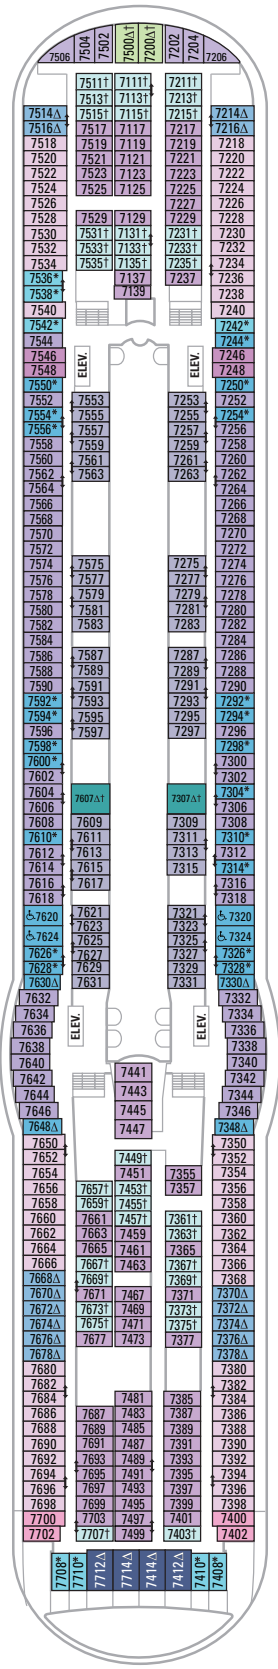

DECK 15

DECK 14

DECK 12

- SUITES **VP**
- BALCONY **6D**
- OCEAN VIEW **1L**
- INTERIOR **4V**

DECK 13

LEGENDS

- Δ Stateroom with sofa bed
- \* Stateroom has third Pullman bed available
- + Stateroom has third and fourth Pullman beds available
- ◆ Stateroom with sofa bed and third Pullman bed available
- ‡ Stateroom has four additional Pullman beds available
- ↑ Connecting staterooms
- ♿ Indicates accessible staterooms
- ▣ Stateroom has an obstructed view

DECK 10

SUITES RS OS GS J3 J4  
 BALCONY 1B 2B 3B 4B 6D  
 OCEAN VIEW 4M  
 INTERIOR 1V 2V 3V 4V

DECK 9

SUITES GT J3 J4  
 BALCONY 1B 2B 3B 4B 6D  
 OCEAN VIEW 1K 1M 4M 8N  
 INTERIOR 1V 2V 3V 4V

**DECK 8**

SUITES **GT**

BALCONY **2B 3B 4B 1D 2D 5D 6D**

OCEAN VIEW **1K 1M**

INTERIOR **1Q 1T 3V 4V**

**DECK 7**

SUITES **J3**

BALCONY **2B 3B 6B 1D 2D 5D**

OCEAN VIEW **1K 4M 8N**

INTERIOR **1Q 1T 3V 4V**

**DECK 6**

SUITES **VS**

BALCONY **2B 3B 6B 1D 2D 5D**

OCEAN VIEW **1K 1M 4M 8N**

INTERIOR **1T 3V 4V**

DECK 5

DECK 4