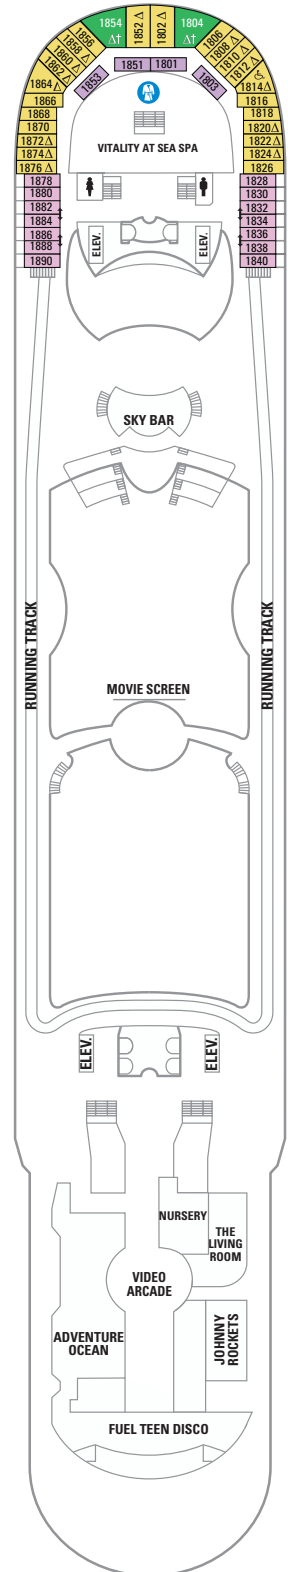

DECK 15

DECK 14

DECK 12

- SUITES **VP**
- BALCONY **6D**
- OCEAN VIEW **1L**
- INTERIOR **4V**

DECK 13

LEGENDS

- Δ Stateroom with sofa bed
- \* Stateroom has third Pullman bed available
- + Stateroom has third and fourth Pullman beds available
- ◆ Stateroom with sofa bed and third Pullman bed available
- ‡ Stateroom has four additional Pullman beds available
- ↑ Connecting staterooms
- ♿ Indicates accessible staterooms
- ▣ Stateroom has an obstructed view

- Dining Venue
- Entertainment Area
- Bars & Lounges
- Kids & Teens Area
- Pool
- Spa
- Fitness
- Running Track
- Rock climbing
- FlowRider®
- Information
- Conference Center
- Shopping
- Casino

DECK 11

DECK 10

SUITES RS OS GS J3 J4  
 BALCONY 1B 2B 3B 4B 6D  
 OCEAN VIEW 4M  
 INTERIOR 1V 2V 3V 4V

DECK 9

SUITES GT J3 J4  
 BALCONY 1B 2B 3B 4B 6D  
 OCEAN VIEW 1K 1M 4M 8N  
 INTERIOR 1V 2V 3V 4V

**DECK 8**

SUITES **GT**

BALCONY **2B 3B 4B 1D 2D 5D 6D**

OCEAN VIEW **1K 1M**

INTERIOR **1Q 1T 3V 4V**

**DECK 7**

SUITES **J3**

BALCONY **2B 3B 6B 1D 2D 5D**

OCEAN VIEW **1K 4M 8N**