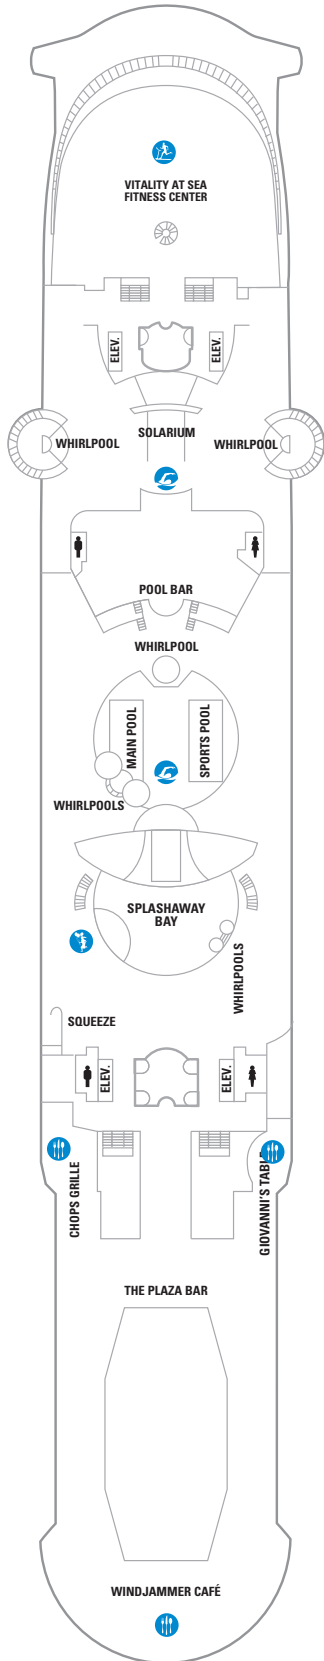

DECK 15

DECK 14

DECK 12

- SUITES **VP**
- BALCONY **6D**
- OCEAN VIEW **1L**
- INTERIOR **4V**

DECK 13

LEGENDS

- Δ Stateroom with sofa bed
- \* Stateroom has third Pullman bed available
- + Stateroom has third and fourth Pullman beds available
- ◆ Stateroom with sofa bed and third Pullman bed available
- ‡ Stateroom has four additional Pullman beds available
- ↑ Connecting staterooms
- ♿ Indicates accessible staterooms
- ▣ Stateroom has an obstructed view

- Dining Venue
- Entertainment Area
- Bars & Lounges
- Kids & Teens Area
- Pool
- Spa
- Fitness
- Running Track
- Rock climbing
- FlowRider®
- Information
- Conference Center
- Shopping
- Casino

DECK 11

DECK 10

SUITES RS OS GS J3 J4  
 BALCONY 1B 2B 3B 4B 6D  
 OCEAN VIEW 4M  
 INTERIOR 1V 2V 3V 4V

DECK 9

SUITES GT J3 J4  
 BALCONY 1B 2B 3B 4B 6D  
 OCEAN VIEW 1K 1M 4M 8N  
 INTERIOR 1V 2V 3V 4V

**DECK 8**

SUITES **GT**

BALCONY **2B 3B 4B 1D 2D 5D 6D**

OCEAN VIEW **1K 1M**

INTERIOR **1Q 1T 3V 4V**

**DECK 7**

SUITES **J3**

BALCONY **2B 3B 6B 1D 2D 5D**

OCEAN VIEW **1K 4M 8N**