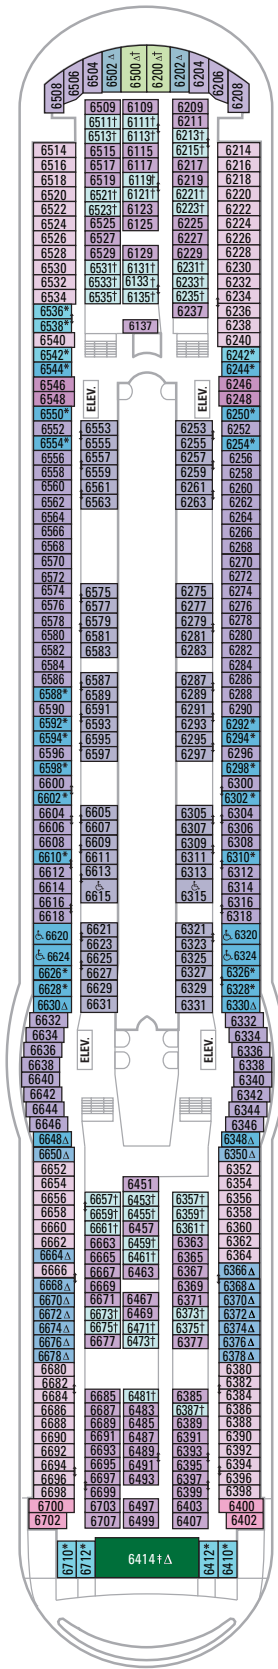

DECK 15

DECK 14

DECK 12

- SUITES **VP**
- BALCONY **6D**
- OCEAN VIEW **1L**
- INTERIOR **4V**

DECK 13

LEGENDS

- Δ Stateroom with sofa bed
- \* Stateroom has third Pullman bed available
- + Stateroom has third and fourth Pullman beds available
- ◆ Stateroom with sofa bed and third Pullman bed available
- ‡ Stateroom has four additional Pullman beds available
- ↑ Connecting staterooms
- ♿ Indicates accessible staterooms
- ▣ Stateroom has an obstructed view

DECK 10

SUITES RS OS GS J3 J4  
 BALCONY 1B 2B 3B 4B 6D  
 OCEAN VIEW 4M  
 INTERIOR 1V 2V 3V 4V

DECK 9

SUITES GT J3 J4  
 BALCONY 1B 2B 3B 4B 6D  
 OCEAN VIEW 1K 1M 4M 8N  
 INTERIOR 1V 2V 3V 4V

**DECK 8**

SUITES **GT**

BALCONY **2B 3B 4B 1D 2D 5D 6D**

OCEAN VIEW **1K 1M**

INTERIOR **1Q 1T 3V 4V**

**DECK 7**

SUITES **J3**

BALCONY **2B 3B 6B 1D 2D 5D**

OCEAN VIEW **1K 4M 8N**

INTERIOR **1Q 1T 3V 4V**

**DECK 6**

SUITES **VS**

BALCONY **2B 3B 6B 1D 2D 5D**

OCEAN VIEW **1K 1M 4M 8N**

INTERIOR **1T 3V 4V**

DECK 5

DECK 4