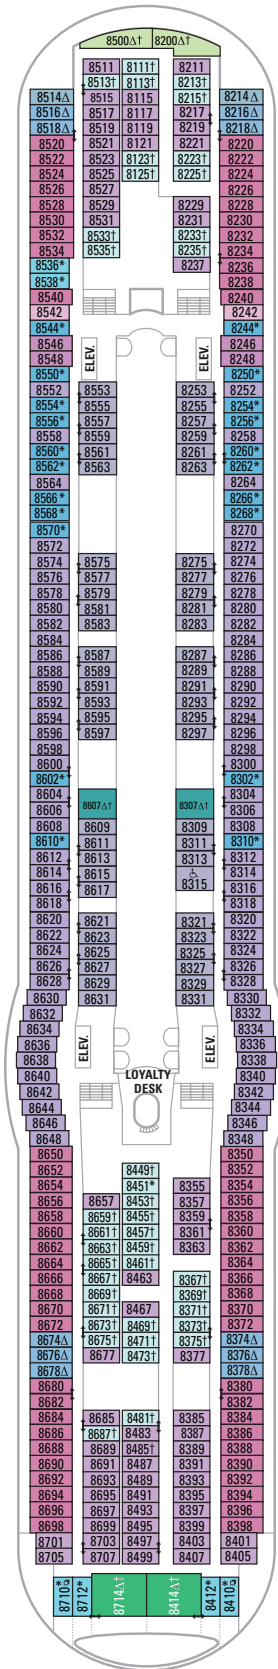

DECK 15

DECK 14

DECK 12

- SUITES **VP**
- BALCONY **6D**
- OCEAN VIEW **1L**
- INTERIOR **4V**

DECK 13

LEGENDS

- Δ Stateroom with sofa bed
- \* Stateroom has third Pullman bed available
- + Stateroom has third and fourth Pullman beds available
- ◆ Stateroom with sofa bed and third Pullman bed available
- ‡ Stateroom has four additional Pullman beds available
- ↑ Connecting staterooms
- ♿ Indicates accessible staterooms
- ▣ Stateroom has an obstructed view

DECK 10

SUITES RS OS GS J3 J4  
 BALCONY 1B 2B 3B 4B 6D  
 OCEAN VIEW 4M  
 INTERIOR 1V 2V 3V 4V

DECK 9

SUITES GT J3 J4  
 BALCONY 1B 2B 3B 4B 6D  
 OCEAN VIEW 1K 1M 4M 8N  
 INTERIOR 1V 2V 3V 4V

**DECK 8**

SUITES **GT**

BALCONY **2B 3B 4B 1D 2D 5D 6D**

OCEAN VIEW **1K 1M**

INTERIOR **1Q 1T 3V 4V**

**DECK 7**

SUITES **J3**

BALCONY **2B 3B 6B 1D 2D 5D**

OCEAN VIEW **1K 4M 8N**

INTERIOR **1Q 1T 3V 4V**

**DECK 6**

SUITES **VS**

BALCONY **2B 3B 6B 1D 2D 5D**

OCEAN VIEW **1K 1M 4M 8N**

INTERIOR **1T 3V 4V**

DECK 5

DECK 4