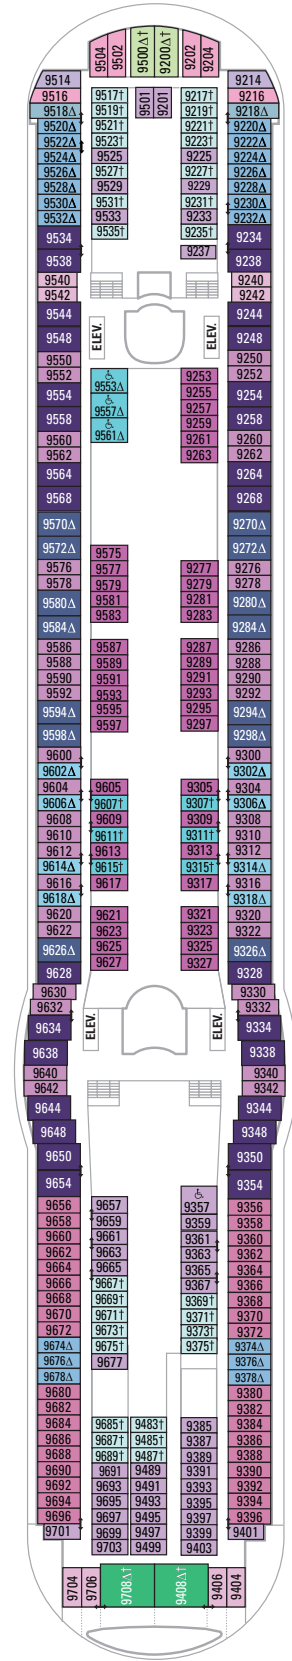

DECK 15

DECK 14

DECK 12

- SUITES **VP**
- BALCONY **6D**
- OCEAN VIEW **1L**
- INTERIOR **4V**

DECK 13

LEGENDS

- Δ Stateroom with sofa bed
- \* Stateroom has third Pullman bed available
- + Stateroom has third and fourth Pullman beds available
- ◆ Stateroom with sofa bed and third Pullman bed available
- ‡ Stateroom has four additional Pullman beds available
- ↑ Connecting staterooms
- ♿ Indicates accessible staterooms
- ▣ Stateroom has an obstructed view

- Dining Venue
- Entertainment Area
- Bars & Lounges
- Kids & Teens Area
- Pool
- Spa
- Fitness
- Running Track
- Rock climbing
- FlowRider®
- Information
- Conference Center
- Shopping
- Casino

DECK 11

DECK 10

SUITES RS OS GS J3 J4  
 BALCONY 1B 2B 3B 4B 6D  
 OCEAN VIEW 4M  
 INTERIOR 1V 2V 3V 4V

DECK 9

SUITES GT J3 J4  
 BALCONY 1B 2B 3B 4B 6D  
 OCEAN VIEW 1K 1M 4M 8N  
 INTERIOR 1V 2V 3V 4V

**DECK 8**

SUITES **GT**

BALCONY **2B 3B 4B 1D 2D 5D 6D**

OCEAN VIEW **1K 1M**

INTERIOR **1Q 1T 3V 4V**

**DECK 7**

SUITES **J3**

BALCONY **2B 3B 6B 1D 2D 5D**

OCEAN VIEW **1K 4M 8N**