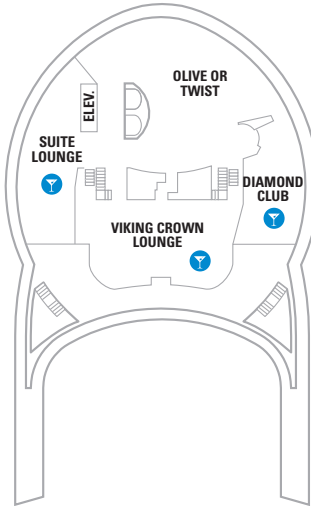

DECK 15

DECK 14

DECK 12

- SUITES **VP**
- BALCONY **6D**
- OCEAN VIEW **1L**
- INTERIOR **4V**

DECK 13

LEGENDS

- Δ Stateroom with sofa bed
- \* Stateroom has third Pullman bed available
- + Stateroom has third and fourth Pullman beds available
- ◆ Stateroom with sofa bed and third Pullman bed available
- ‡ Stateroom has four additional Pullman beds available
- ↑ Connecting staterooms
- ♿ Indicates accessible staterooms
- ▣ Stateroom has an obstructed view

- Dining Venue
- Entertainment Area
- Bars & Lounges
- Kids & Teens Area
- Pool
- Spa
- Fitness
- Running Track
- Rock climbing
- FlowRider®
- Information
- Conference Center
- Shopping
- Casino

DECK 11

DECK 10

SUITES RS OS GS J3 J4  
 BALCONY 1B 2B 3B 4B 6D  
 OCEAN VIEW 4M  
 INTERIOR 1V 2V 3V 4V

DECK 9

SUITES GT J3 J4  
 BALCONY 1B 2B 3B 4B 6D  
 OCEAN VIEW 1K 1M 4M 8N  
 INTERIOR 1V 2V 3V 4V

**DECK 8**

DECK 3

OCEAN VIEW 1N 2N 3N 8N  
 INTERIOR 1V 2V