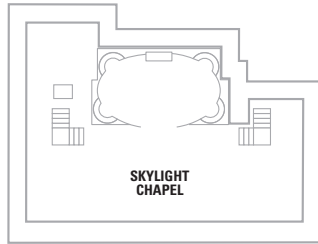

DECK 15

DECK 14

DECK 12

- SUITES **VP**
- BALCONY **6D**
- OCEAN VIEW **1L**
- INTERIOR **4V**

DECK 13

LEGENDS

- Δ Stateroom with sofa bed
- \* Stateroom has third Pullman bed available
- + Stateroom has third and fourth Pullman beds available
- ◆ Stateroom with sofa bed and third Pullman bed available
- ‡ Stateroom has four additional Pullman beds available
- ↑ Connecting staterooms
- ♿ Indicates accessible staterooms
- ▣ Stateroom has an obstructed view

DECK 10

SUITES RS OS GS J3 J4  
 BALCONY 1B 2B 3B 4B 6D  
 OCEAN VIEW 4M  
 INTERIOR 1V 2V 3V 4V

DECK 9

SUITES GT J3 J4  
 BALCONY 1B 2B 3B 4B 6D  
 OCEAN VIEW 1K 1M 4M 8N  
 INTERIOR 1V 2V 3V 4V

**DECK 8**