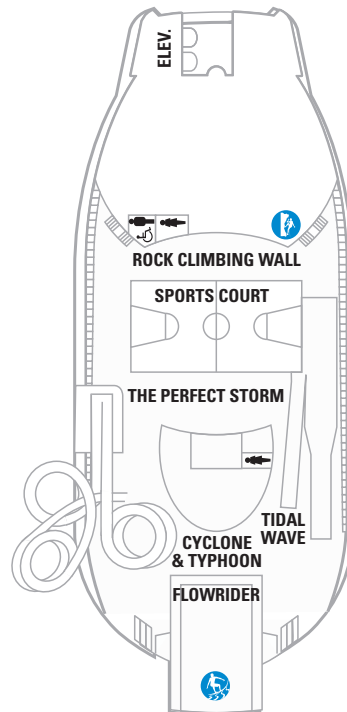

DECK 15

DECK 14

DECK 12

- SUITES **VP**
- BALCONY **6D**
- OCEAN VIEW **1L**
- INTERIOR **4V**

DECK 13

LEGENDS

- Δ Stateroom with sofa bed
- \* Stateroom has third Pullman bed available
- + Stateroom has third and fourth Pullman beds available
- ◆ Stateroom with sofa bed and third Pullman bed available
- ‡ Stateroom has four additional Pullman beds available
- ↑ Connecting staterooms
- ♿ Indicates accessible staterooms
- ▣ Stateroom has an obstructed view

- Dining Venue
- Entertainment Area
- Bars & Lounges
- Kids & Teens Area
- Pool
- Spa
- Fitness
- Running Track
- Rock climbing
- FlowRider®
- Information
- Conference Center
- Shopping
- Casino

DECK 11

DECK 10

SUITES RS OS GS J3 J4  
 BALCONY 1B 2B 3B 4B 6D  
 OCEAN VIEW 4M  
 INTERIOR 1V 2V 3V 4V

DECK 9

SUITES GT J3 J4  
 BALCONY 1B 2B 3B 4B 6D  
 OCEAN VIEW 1K 1M 4M 8N  
 INTERIOR 1V 2V 3V 4V

**DECK 8**