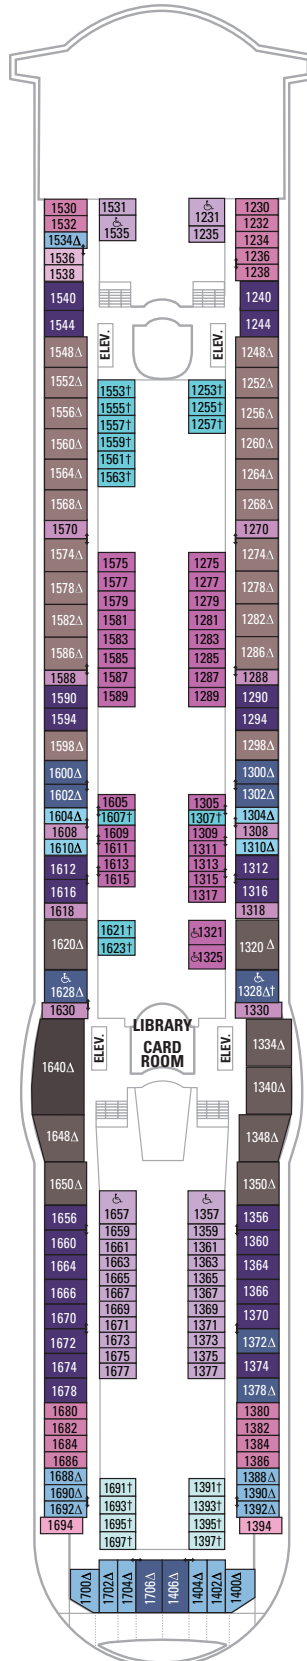

DECK 15

DECK 14

DECK 12

- SUITES **VP**
- BALCONY **6D**
- OCEAN VIEW **1L**
- INTERIOR **4V**

DECK 13

LEGENDS

- Δ Stateroom with sofa bed
- \* Stateroom has third Pullman bed available
- + Stateroom has third and fourth Pullman beds available
- ◆ Stateroom with sofa bed and third Pullman bed available
- ‡ Stateroom has four additional Pullman beds available
- ↑ Connecting staterooms
- ♿ Indicates accessible staterooms
- ▣ Stateroom has an obstructed view

- Dining Venue
- Entertainment Area
- Bars & Lounges
- Kids & Teens Area
- Pool
- Spa
- Fitness
- Running Track
- Rock climbing
- FlowRider®
- Information
- Conference Center
- Shopping
- Casino

DECK 11

DECK 10

SUITES RS OS GS J3 J4  
 BALCONY 1B 2B 3B 4B 6D  
 OCEAN VIEW 4M  
 INTERIOR 1V 2V 3V 4V

DECK 9

SUITES GT J3 J4  
 BALCONY 1B 2B 3B 4B 6D  
 OCEAN VIEW 1K 1M 4M 8N  
 INTERIOR 1V 2V 3V 4V

**DECK 8**

SUITES **GT**

BALCONY **2B 3B 4B 1D 2D 5D 6D**

OCEAN VIEW **1K 1M**

INTERIOR **1Q 1T 3V 4V**

**DECK 7**

SUITES **J3**

BALCONY **2B 3B 6B 1D 2D 5D**

OCEAN VIEW **1K 4M 8N**