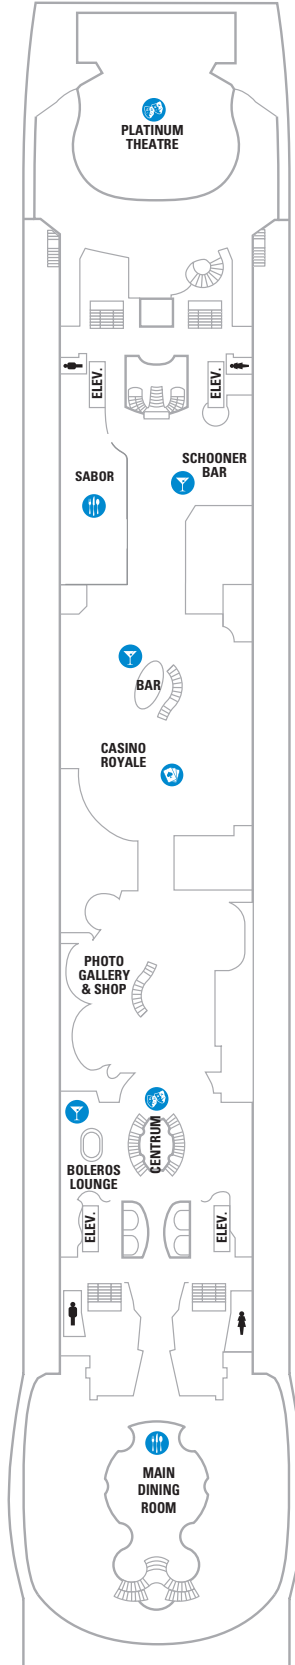

DECK 15

DECK 14

DECK 12

- SUITES **VP**
- BALCONY **6D**
- OCEAN VIEW **1L**
- INTERIOR **4V**

DECK 13

LEGENDS

- Δ Stateroom with sofa bed
- \* Stateroom has third Pullman bed available
- + Stateroom has third and fourth Pullman beds available
- ◆ Stateroom with sofa bed and third Pullman bed available
- ‡ Stateroom has four additional Pullman beds available
- ↑ Connecting staterooms
- ♿ Indicates accessible staterooms
- ▣ Stateroom has an obstructed view

DECK 10

SUITES RS OS GS J3 J4  
 BALCONY 1B 2B 3B 4B 6D  
 OCEAN VIEW 4M  
 INTERIOR 1V 2V 3V 4V

DECK 9

SUITES GT J3 J4  
 BALCONY 1B 2B 3B 4B 6D  
 OCEAN VIEW 1K 1M 4M 8N  
 INTERIOR 1V 2V 3V 4V

**DECK 8**

SUITES **GT**

BALCONY **2B 3B 4B 1D 2D 5D 6D**

OCEAN VIEW **1K 1M**

INTERIOR **1Q 1T 3V 4V**

**DECK 7**

SUITES **J3**

BALCONY **2B 3B 6B 1D 2D 5D**

OCEAN VIEW **1K 4M 8N**

INTERIOR **1Q 1T 3V 4V**

**DECK 6**

SUITES **VS**

BALCONY **2B 3B 6B 1D 2D 5D**

OCEAN VIEW **1K 1M 4M 8N**

INTERIOR **1T 3V 4V**

DECK 5

DECK 4