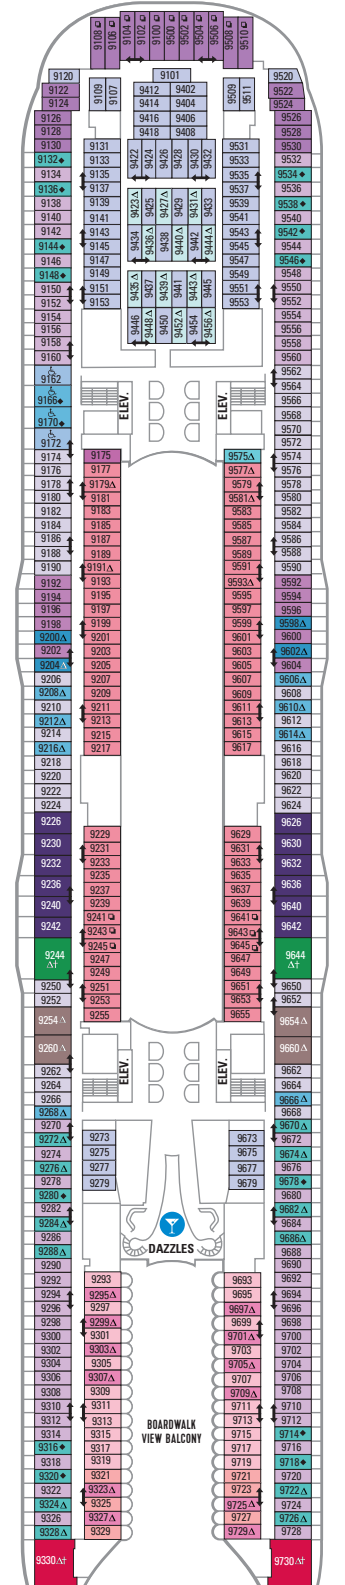

DECK 18

SUITES REFLECTING SECOND STORY OF LOFTS ON DECK 17

DECK 17

SUITES RL OP CP TL L1 L2

DECK 16

LEGENDS

- △ Stateroom with sofa bed
 - * Stateroom has third Pullman bed available
 - + Stateroom has third and fourth Pullman beds available
 - ◆ Stateroom with sofa bed and third Pullman bed available
 - ‡ Stateroom has four additional Pullman beds available
 - ↑ Connecting staterooms
 - ♿ Indicates accessible staterooms
 - ▣ Stateroom has an obstructed view
-
- 🍴 Dining Venue
 - 🎮 Entertainment Area
 - 🍹 Bars & Lounges
 - 👶 Kids & Teens Area
 - 🏊 Pool
 - ♨ Spa
 - 🏋 Fitness
 - 🏃 Running Track
 - 🧗 Rock climbing
 - 🌊 FlowRider®
 - ℹ Information
 - 🏢 Conference Center
 - 🛍 Shopping
 - 🎰 Casino

DECK 15

DECK 14

SUITES	A4	OS	GS	J3	J4	
BALCONY	1C	2C	1D	2D	5D	6D
BOARDWALK VIEW BALCONY	1I	2I	4I			
CENTRAL PARK VIEW BALCONY	1J	2J				
INTERIOR	1V	2V	4V			

DECK 12

SUITES	A3	GT	GS	J4		
BALCONY	1C	2C	1D	2D	5D	6D
BOARDWALK VIEW BALCONY	1I	2I	4I			
CENTRAL PARK VIEW BALCONY	1J	2J				
INTERIOR	1V	2V	4V			

DECK 11

SUITES **A3 OS GS J4**

BALCONY **1A 1C 2C 1D 2D SD 6D**

BOARDWALK VIEW BALCONY **1I 2I 4I**

CENTRAL PARK VIEW BALCONY **1J 2J**

OCEAN VIEW **1K 6N**

INTERIOR **1R 1V 2V 3V 4V**

DECK 10

BALCONY **1C 2C 1D 3D 4D 7D 8D**

BOARDWALK VIEW BALCONY **1I 2I 4I**

OCEAN VIEW **6N**

INTERIOR **1S 1V 2V 3V 6V**

DECK 8

SUITES **A1 GS J3 J4**

BALCONY **1C 2C 1D 4D 7D 8D**

BOARDWALK VIEW BALCONY **1I 2I 4I**