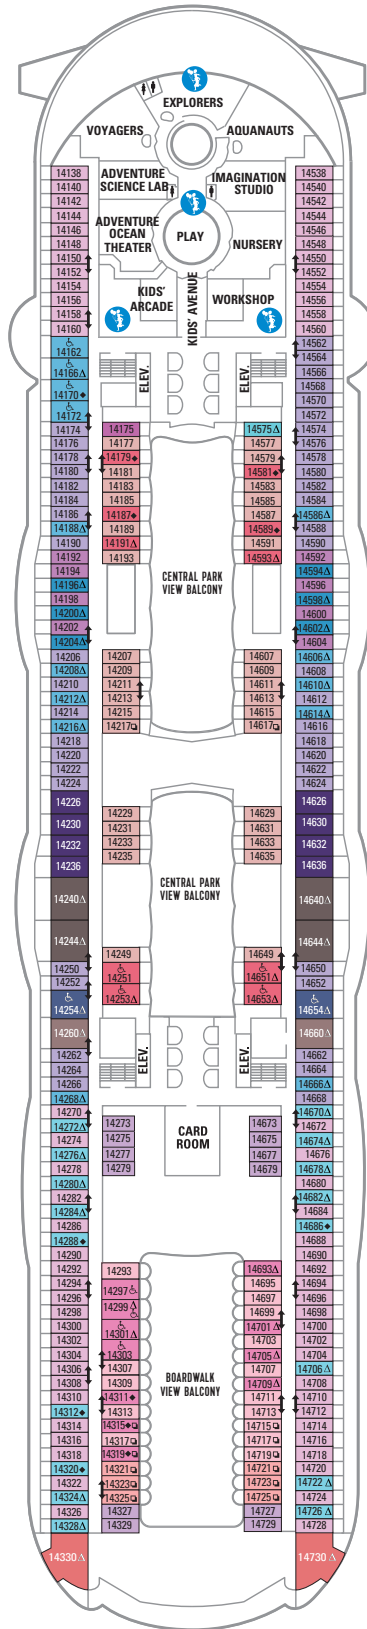

DECK 18

SUITES REFLECTING SECOND STORY OF LOFTS ON DECK 17

DECK 17

SUITES RL OP CP TL L1 L2

DECK 16

LEGENDS

- △ Stateroom with sofa bed
 - * Stateroom has third Pullman bed available
 - + Stateroom has third and fourth Pullman beds available
 - ◆ Stateroom with sofa bed and third Pullman bed available
 - ‡ Stateroom has four additional Pullman beds available
 - ↑ Connecting staterooms
 - ♿ Indicates accessible staterooms
 - ▣ Stateroom has an obstructed view
-
- 🍴 Dining Venue
 - 🎮 Entertainment Area
 - 🍹 Bars & Lounges
 - 👶 Kids & Teens Area
 - 🏊 Pool
 - ♨ Spa
 - 🏋 Fitness
 - 🏃 Running Track
 - 🧗 Rock climbing
 - 🌊 FlowRider®
 - ℹ Information
 - 🏢 Conference Center
 - 🛍 Shopping
 - 🎰 Casino

DECK 15

DECK 14

SUITES	A4	OS	GS	J3	J4	
BALCONY	1C	2C	1D	2D	5D	6D
BOARDWALK VIEW BALCONY	1I	2I	4I			
CENTRAL PARK VIEW BALCONY	1J	2J				
INTERIOR	1V	2V	4V			

DECK 12

SUITES	A3	GT	GS	J4		
BALCONY	1C	2C	1D	2D	5D	6D
BOARDWALK VIEW BALCONY	1I	2I	4I			
CENTRAL PARK VIEW BALCONY	1J	2J				
INTERIOR	1V	2V	4V			

DECK 11

SUITES **A3 OS GS J4**

BALCONY **1A 1C 2C 1D 2D SD 6D**

BOARDWALK VIEW BALCONY **1I 2I 4I**

CENTRAL PARK VIEW BALCONY **1J 2J**

OCEAN VIEW **1K 6N**

INTERIOR **1R 1V 2V 3V 4V**

DECK 10

SUITES **A2 OS GT GS J4**

BALCONY **1C 2C 1D 2D SD 6D**

BOARDWALK VIEW BALCONY **1I 2I 4I**

CENTRAL PARK VIEW BALCONY **1J 2J**

OCEAN VIEW **6N**

INTERIOR **1V 2V 3V 4V**

DECK 9

SUITES **A2 GT GS J4**