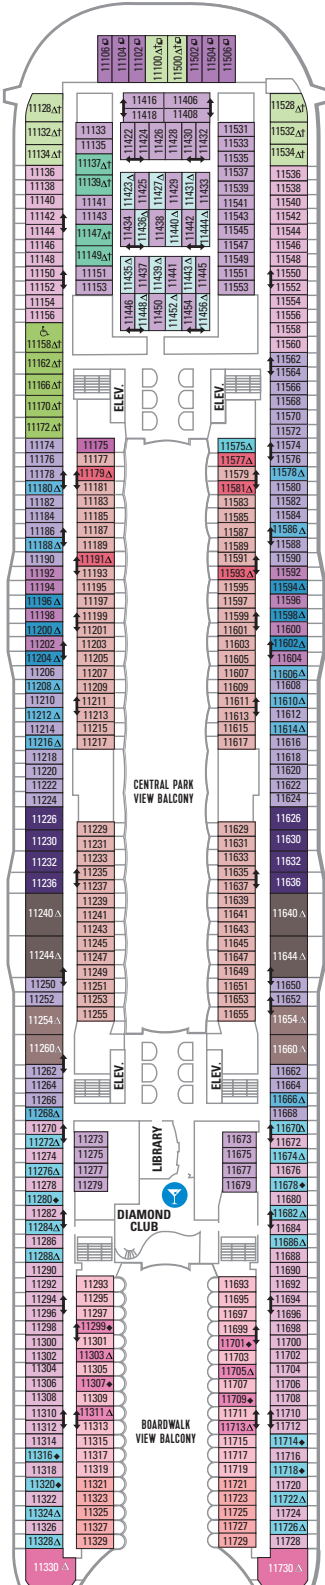

DECK 18

SUITES REFLECTING SECOND STORY OF LOFTS ON DECK 17

DECK 17

SUITES RL OP CP TL L1 L2

DECK 16

LEGENDS

- △ Stateroom with sofa bed
 - * Stateroom has third Pullman bed available
 - + Stateroom has third and fourth Pullman beds available
 - ◆ Stateroom with sofa bed and third Pullman bed available
 - ‡ Stateroom has four additional Pullman beds available
 - ↑ Connecting staterooms
 - ♿ Indicates accessible staterooms
 - ▣ Stateroom has an obstructed view
-
- 🍴 Dining Venue
 - 🎮 Entertainment Area
 - 🍹 Bars & Lounges
 - 👶 Kids & Teens Area
 - 🏊 Pool
 - ♨ Spa
 - 🏋 Fitness
 - 🏃 Running Track
 - 🧗 Rock climbing
 - 🌊 FlowRider®
 - ℹ Information
 - 🏢 Conference Center
 - 🛍 Shopping
 - 🎰 Casino

DECK 15

DECK 14

SUITES	A4	OS	GS	J3	J4	
BALCONY	1C	2C	1D	2D	5D	6D
BOARDWALK VIEW BALCONY	1I	2I	4I			
CENTRAL PARK VIEW BALCONY	1J	2J				
INTERIOR	1V	2V	4V			

DECK 12

SUITES	A3	GT	GS	J4		
BALCONY	1C	2C	1D	2D	5D	6D
BOARDWALK VIEW BALCONY	1I	2I	4I			
CENTRAL PARK VIEW BALCONY	1J	2J				
INTERIOR	1V	2V	4V			

DECK 11

SUITES **A3 OS GS J4**

BALCONY **1A 1C 2C 1D 2D SD 6D**

BOARDWALK VIEW BALCONY **1I 2I 4I**

CENTRAL PARK VIEW BALCONY **1J 2J**

OCEAN VIEW **1K 6N**

INTERIOR **1R 1V 2V 3V 4V**

DECK 10

BALCONY **1C 2C 1D 3D 4D 7D 8D**

BOARDWALK VIEW BALCONY **1I 2I 4I**

OCEAN VIEW **6N**

INTERIOR **1S 1V 2V 3V 6V**

DECK 8

SUITES **A1 GS J3 J4**

BALCONY **1C 2C 1D 4D 7D 8D**

BOARDWALK VIEW BALCONY **1I 2I 4I**