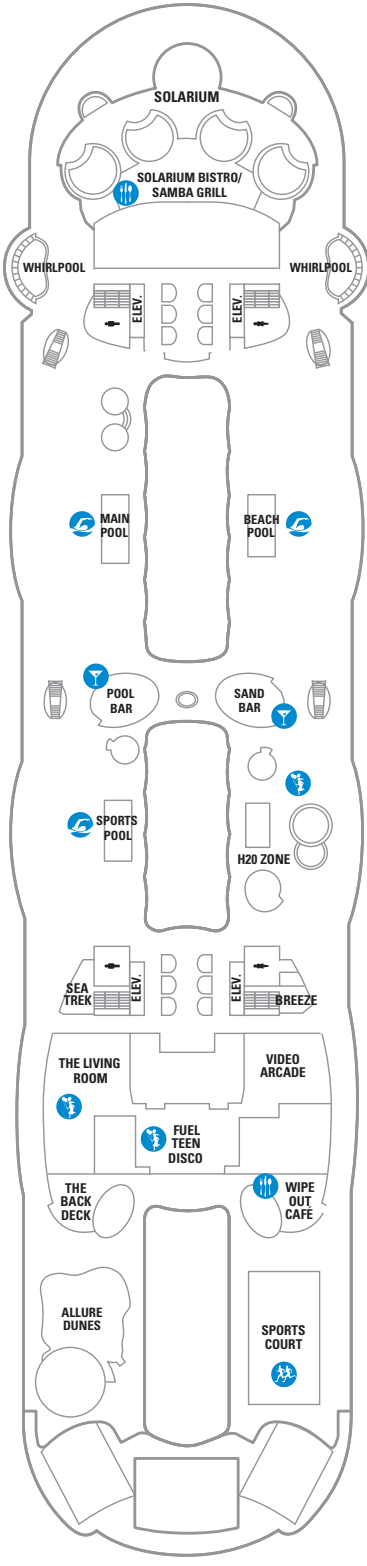

DECK 18

SUITES REFLECTING SECOND STORY OF LOFTS ON DECK 17

DECK 17

SUITES RL OP CP TL L1 L2

DECK 16

LEGENDS

- △ Stateroom with sofa bed
 - * Stateroom has third Pullman bed available
 - + Stateroom has third and fourth Pullman beds available
 - ◆ Stateroom with sofa bed and third Pullman bed available
 - ‡ Stateroom has four additional Pullman beds available
 - ↑ Connecting staterooms
 - ♿ Indicates accessible staterooms
 - ▣ Stateroom has an obstructed view
-
- 🍴 Dining Venue
 - 🎮 Entertainment Area
 - 🍹 Bars & Lounges
 - 👶 Kids & Teens Area
 - 🏊 Pool
 - ♨ Spa
 - 🏋 Fitness
 - 🏃 Running Track
 - 🧗 Rock climbing
 - 🌊 FlowRider®
 - ℹ Information
 - 🏢 Conference Center
 - 🛍 Shopping
 - 🎰 Casino

DECK 15

DECK 14

SUITES	A4	OS	GS	J3	J4	
BALCONY	1C	2C	1D	2D	5D	6D
BOARDWALK VIEW BALCONY	1I	2I	4I			
CENTRAL PARK VIEW BALCONY	1J	2J				
INTERIOR	1V	2V	4V			

DECK 12

SUITES	A3	GT	GS	J4		
BALCONY	1C	2C	1D	2D	5D	6D
BOARDWALK VIEW BALCONY	1I	2I	4I			
CENTRAL PARK VIEW BALCONY	1J	2J				
INTERIOR	1V	2V	4V			

DECK 11

SUITES **A3 OS GS J4**

BALCONY **1A 1C 2C 1D 2D SD 6D**

BOARDWALK VIEW BALCONY **1I 2I 4I**

CENTRAL PARK VIEW BALCONY **1J 2J**

OCEAN VIEW **1K 6N**

INTERIOR **1R 1V 2V 3V 4V**

DECK 10

SUITES **A2 OS GT GS J4**

BALCONY **1C 2C 1D 2D SD 6D**

BOARDWALK VIEW BALCONY **1I 2I 4I**

CENTRAL PARK VIEW BALCONY **1J 2J**

OCEAN VIEW **6N**

INTERIOR **1V 2V 3V 4V**

DECK 9

SUITES **A2 GT GS J4**