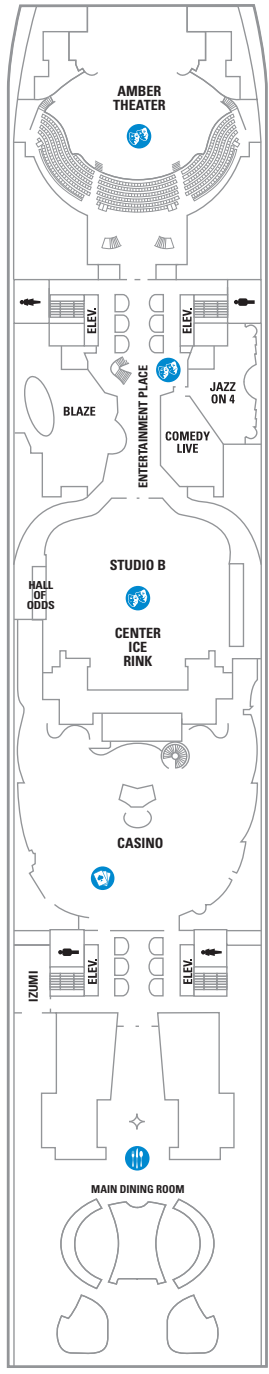

DECK 18

SUITES REFLECTING SECOND STORY OF LOFTS ON DECK 17

DECK 17

SUITES RL OP CP TL L1 L2

DECK 16

LEGENDS

- △ Stateroom with sofa bed
 - * Stateroom has third Pullman bed available
 - + Stateroom has third and fourth Pullman beds available
 - ◆ Stateroom with sofa bed and third Pullman bed available
 - ‡ Stateroom has four additional Pullman beds available
 - ↑ Connecting staterooms
 - ♿ Indicates accessible staterooms
 - ▣ Stateroom has an obstructed view
-
- 🍴 Dining Venue
 - 🎮 Entertainment Area
 - 🍹 Bars & Lounges
 - 👶 Kids & Teens Area
 - 🏊 Pool
 - ♨ Spa
 - 🏋 Fitness
 - 🏃 Running Track
 - 🧗 Rock climbing
 - 🌊 FlowRider®
 - ℹ Information
 - 🏢 Conference Center
 - 🛍 Shopping
 - 🎰 Casino

BALCONY **1C 2C 1D 3D 4D 7D 8D**

BOARDWALK VIEW BALCONY **1I 2I 4I**

OCEAN VIEW **6N**

INTERIOR **1S 1V 2V 3V 6V**

DECK 8

SUITES **A1 GS J3 J4**

BALCONY **1C 2C 1D 4D 7D 8D**

BOARDWALK VIEW BALCONY **1I 2I 4I**

OCEAN VIEW **6N**

INTERIOR **3V 6V**

DECK 7

SUITES **GS J3 J4**

BALCONY **1A 2C 1D 4D 7D 8D**

OCEAN VIEW **6N**

INTERIOR **1T 1V 2V 3V 6V**

DECK 6

SUITES **GS J3 J4**

BALCONY **1C 2C 1D 3D 4D 7D 8D**

INTERIOR **1V 2V 3V 6V**

DECK 5

DECK 4

DECK 3

OCEAN VIEW 1N 2N
INTERIOR 1V 2V

SUITES