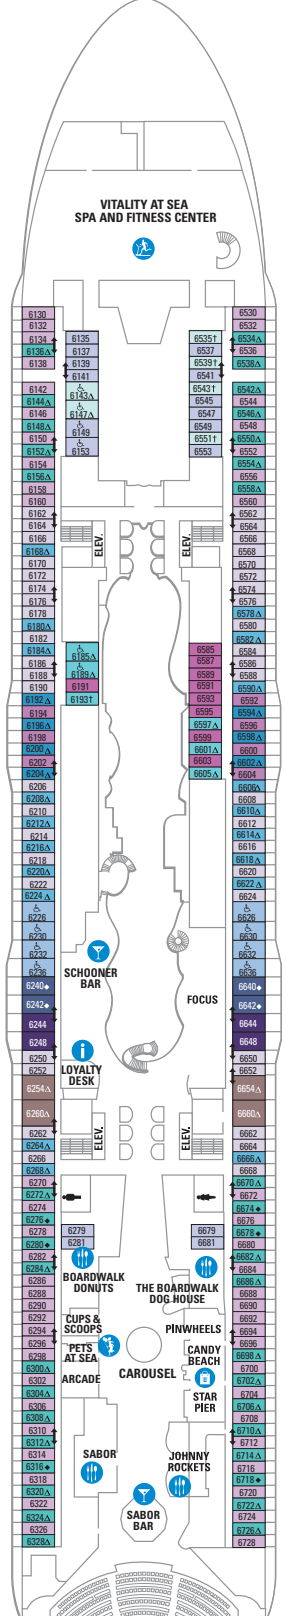

DECK 6

SUITES **GS J3 J4**

BALCONY **1C 2C 1D 3D 4D 7D 8D**

INTERIOR **1V 2V 3V 6V**