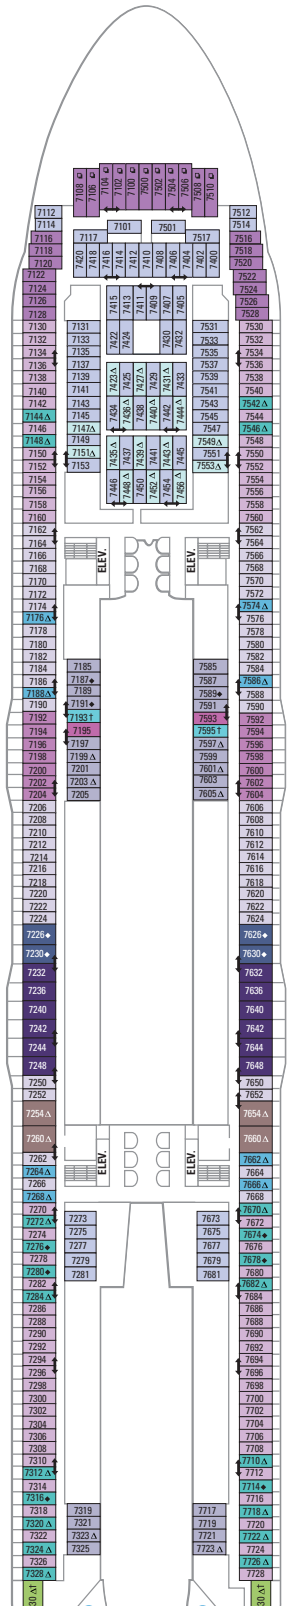

DECK 7

SUITES **GS J3 J4**

BALCONY **1A 2C 1D 4D 7D 8D**

OCEAN VIEW **6N**

INTERIOR **1T 1V 2V 3V 6V**