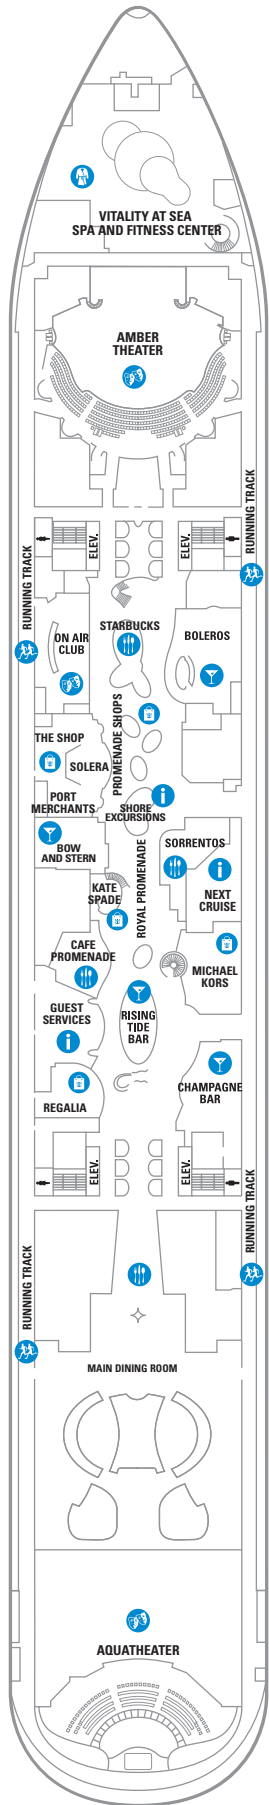

DECK 5

DECK 4

DECK 3

OCEAN VIEW 1N 2N
INTERIOR 1V 2V