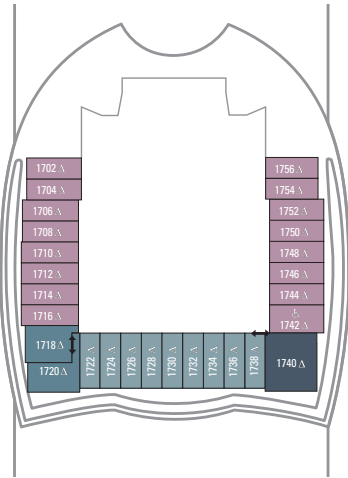

DECK 18

SUITES REFLECTING SECOND STORY OF LOFTS ON DECK 17

DECK 17

SUITES RL OP CP TL L1 L2

DECK 16

LEGENDS

- △ Stateroom with sofa bed
 - * Stateroom has third Pullman bed available
 - + Stateroom has third and fourth Pullman beds available
 - ◆ Stateroom with sofa bed and third Pullman bed available
 - ‡ Stateroom has four additional Pullman beds available
 - ↑ Connecting staterooms
 - ♿ Indicates accessible staterooms
 - ▣ Stateroom has an obstructed view
-
- 🍴 Dining Venue
 - 🎮 Entertainment Area
 - 🍹 Bars & Lounges
 - 👶 Kids & Teens Area
 - 🏊 Pool
 - ♨ Spa
 - 🏋 Fitness
 - 🏃 Running Track
 - 🧗 Rock climbing
 - 🌊 FlowRider®
 - ℹ Information
 - 🏢 Conference Center
 - 🛍 Shopping
 - 🎰 Casino

DECK 15

DECK 14

SUITES	A4	OS	GS	J3	J4	
BALCONY	1C	2C	1D	2D	5D	6D
BOARDWALK VIEW BALCONY	1I	2I	4I			
CENTRAL PARK VIEW BALCONY	1J	2J				
INTERIOR	1V	2V	4V			

DECK 12

SUITES	A3	GT	GS	J4		
BALCONY	1C	2C	1D	2D	5D	6D
BOARDWALK VIEW BALCONY	1I	2I	4I			
CENTRAL PARK VIEW BALCONY	1J	2J				
INTERIOR	1V	2V	4V			

DECK 11

SUITES **A3 OS GS J4**

BALCONY **1A 1C 2C 1D 2D SD 6D**

BOARDWALK VIEW BALCONY **1I 2I 4I**

CENTRAL PARK VIEW BALCONY **1J 2J**

OCEAN VIEW **1K 6N**

INTERIOR **1R 1V 2V 3V 4V**

DECK 10

INTERIOR

- 1R Spacious Interior** - Two twin beds that convert to Royal King. Sofa converts to double, two Pullman beds, private bathroom and sitting area. Stateroom: 260 sq. ft.
- 1S Central Park View Interior** - Two twin beds that convert to Royal King, Central Park view, sitting area, and a private bathroom. Stateroom: 199 sq. ft.
- 1T Promenade View Interior** - Two twin beds that convert to Royal King, private bathroom and sitting area. Stateroom: 191 sq. ft.
- 1V 2V 3V 4V 6V Interior** - Two twin beds that convert to Royal King, private bathroom and sitting area. Stateroom: 140 sq. ft.
- 1V 2V 3V 6V Interior - Accessible** - Two twin beds that convert to Royal King, private bathroom and sitting area. Stateroom: 258 sq. ft.