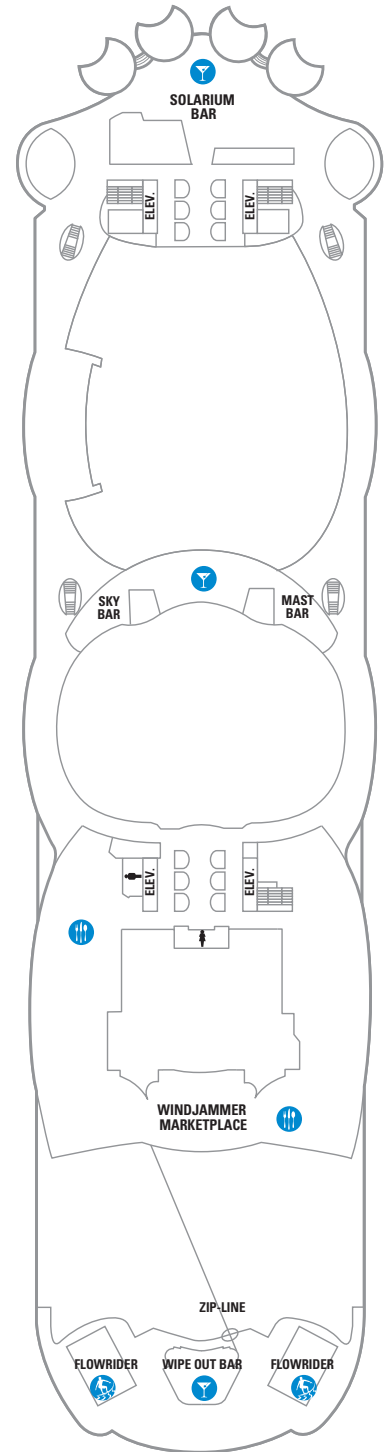

DECK 18

SUITES REFLECTING SECOND STORY OF LOFTS ON DECK 17

DECK 17

SUITES RL OP CP TL L1 L2

DECK 16

LEGENDS

- △ Stateroom with sofa bed
 - * Stateroom has third Pullman bed available
 - + Stateroom has third and fourth Pullman beds available
 - ◆ Stateroom with sofa bed and third Pullman bed available
 - ‡ Stateroom has four additional Pullman beds available
 - ↑ Connecting staterooms
 - ♿ Indicates accessible staterooms
 - ▣ Stateroom has an obstructed view
-
- 🍴 Dining Venue
 - 🎮 Entertainment Area
 - 🍹 Bars & Lounges
 - 👶 Kids & Teens Area
 - 🏊 Pool
 - ♨ Spa
 - 🏋 Fitness
 - 🏃 Running Track
 - 🧗 Rock climbing
 - 🌊 FlowRider®
 - ℹ Information
 - 🏢 Conference Center
 - 🛍 Shopping
 - 🎰 Casino

DECK 15

DECK 14

SUITES	A4	OS	GS	J3	J4	
BALCONY	1C	2C	1D	2D	5D	6D
BOARDWALK VIEW BALCONY	1I	2I	4I			
CENTRAL PARK VIEW BALCONY	1J	2J				
INTERIOR	1V	2V	4V			

DECK 12

SUITES	A3	GT	GS	J4		
BALCONY	1C	2C	1D	2D	5D	6D
BOARDWALK VIEW BALCONY	1I	2I	4I			
CENTRAL PARK VIEW BALCONY	1J	2J				
INTERIOR	1V	2V	4V			

DECK 11

SUITES **A3 OS GS J4**

BALCONY **1A 1C 2C 1D 2D SD 6D**

BOARDWALK VIEW BALCONY **1I 2I 4I**

CENTRAL PARK VIEW BALCONY **1J 2J**

OCEAN VIEW **1K 6N**

INTERIOR **1R 1V 2V 3V 4V**

DECK 10