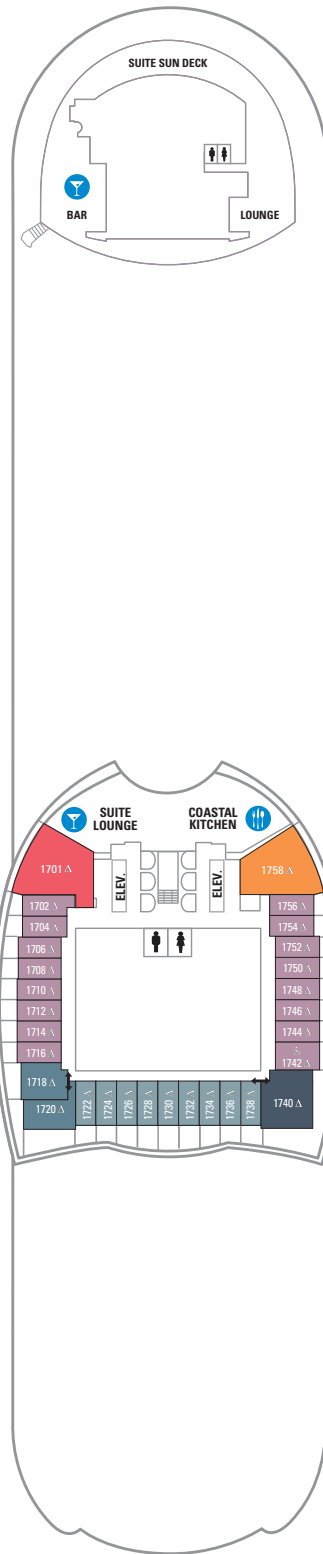

DECK 18

SUITES REFLECTING SECOND STORY OF LOFTS ON DECK 17

DECK 17

SUITES RL OP CP TL L1 L2

DECK 16

LEGENDS

- △ Stateroom with sofa bed
 - * Stateroom has third Pullman bed available
 - + Stateroom has third and fourth Pullman beds available
 - ◆ Stateroom with sofa bed and third Pullman bed available
 - ‡ Stateroom has four additional Pullman beds available
 - ↑ Connecting staterooms
 - ♿ Indicates accessible staterooms
 - ▣ Stateroom has an obstructed view
-
- 🍴 Dining Venue
 - 🎮 Entertainment Area
 - 🍹 Bars & Lounges
 - 👶 Kids & Teens Area
 - 🏊 Pool
 - ♨ Spa
 - 🏋 Fitness
 - 🏃 Running Track
 - 🧗 Rock climbing
 - 🌊 FlowRider®
 - ℹ Information
 - 🏢 Conference Center
 - 🛍 Shopping
 - 🎰 Casino

DECK 15

DECK 14

SUITES	A4	OS	GS	J3	J4	
BALCONY	1C	2C	1D	2D	5D	6D
BOARDWALK VIEW BALCONY	1I	2I	4I			
CENTRAL PARK VIEW BALCONY	1J	2J				
INTERIOR	1V	2V	4V			

DECK 12

SUITES	A3	GT	GS	J4		
BALCONY	1C	2C	1D	2D	5D	6D
BOARDWALK VIEW BALCONY	1I	2I	4I			
CENTRAL PARK VIEW BALCONY	1J	2J				
INTERIOR	1V	2V	4V			

DECK 11

SUITES **A3 OS GS J4**

BALCONY **1A 1C 2C 1D 2D SD 6D**

BOARDWALK VIEW BALCONY **1I 2I 4I**

CENTRAL PARK VIEW BALCONY **1J 2J**

OCEAN VIEW **1K 6N**

INTERIOR **1R 1V 2V 3V 4V**

DECK 10

BALCONY **1C 2C 1D 3D 4D 7D 8D**

BOARDWALK VIEW BALCONY **1I 2I 4I**

OCEAN VIEW **6N**

INTERIOR **1S 1V 2V 3V 6V**

DECK 8

SUITES **A1 GS J3 J4**

BALCONY **1C 2C 1D 4D 7D 8D**

BOARDWALK VIEW BALCONY **1I 2I 4I**