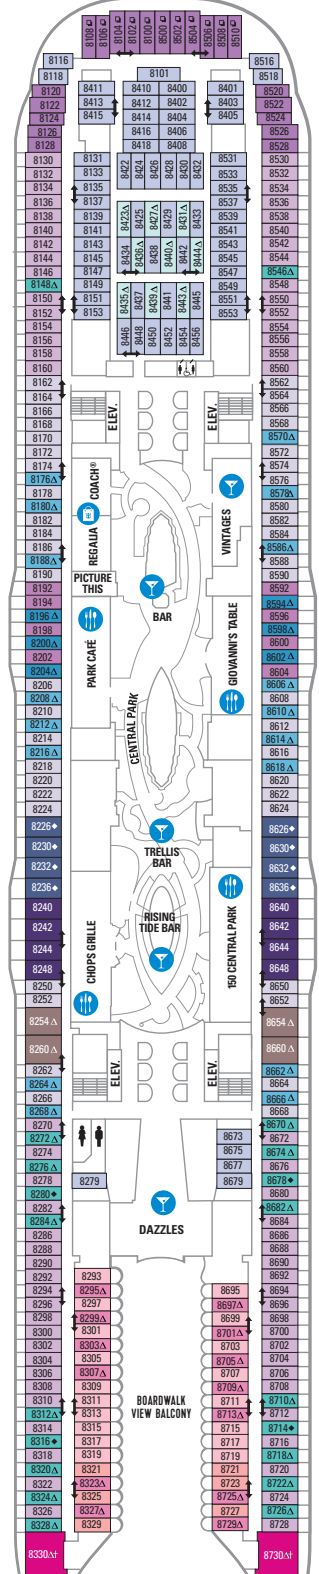

DECK 8

SUITES **A1 GS J3 J4**

BALCONY **1C 2C 1D 4D 7D 8D**

BOARDWALK VIEW BALCONY **1I 2I 4I**

OCEAN VIEW **6N**

INTERIOR **3V 6V**