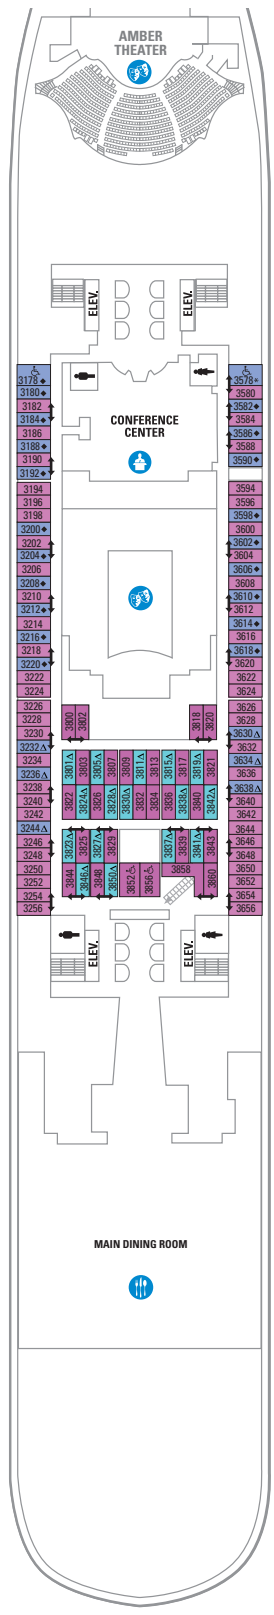

DECK 3

OCEAN VIEW 1N 2N
INTERIOR 1V 2V