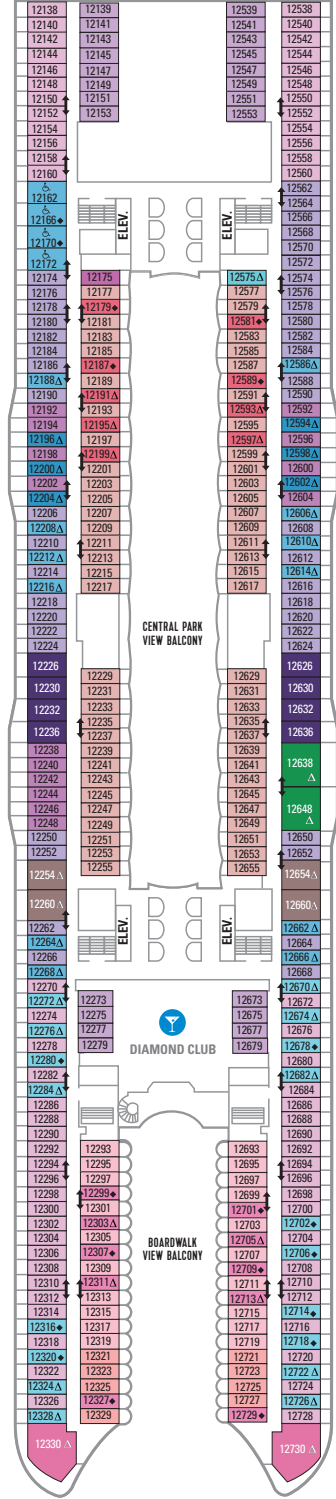

DECK 18

SUITES REFLECTING SECOND STORY OF LOFTS ON DECK 17

DECK 17

SUITES RL OP CP TL L1 L2

DECK 16

LEGENDS

- △ Stateroom with sofa bed
 - * Stateroom has third Pullman bed available
 - + Stateroom has third and fourth Pullman beds available
 - ◆ Stateroom with sofa bed and third Pullman bed available
 - ‡ Stateroom has four additional Pullman beds available
 - ↑ Connecting staterooms
 - ♿ Indicates accessible staterooms
 - ▣ Stateroom has an obstructed view
-
- 🍴 Dining Venue
 - 🎮 Entertainment Area
 - 🍹 Bars & Lounges
 - 👶 Kids & Teens Area
 - 🏊 Pool
 - ♨ Spa
 - 🏋 Fitness
 - 🏃 Running Track
 - 🧗 Rock climbing
 - 🌊 FlowRider®
 - ℹ Information
 - 🏢 Conference Center
 - 🛍 Shopping
 - 🎰 Casino

DECK 15

DECK 14

SUITES	A4	OS	GS	J3	J4	
BALCONY	1C	2C	1D	2D	5D	6D
BOARDWALK VIEW BALCONY	1I	2I	4I			
CENTRAL PARK VIEW BALCONY	1J	2J				
INTERIOR	1V	2V	4V			

DECK 12

SUITES	A3	GT	GS	J4		
BALCONY	1C	2C	1D	2D	5D	6D
BOARDWALK VIEW BALCONY	1I	2I	4I			
CENTRAL PARK VIEW BALCONY	1J	2J				
INTERIOR	1V	2V	4V			

DECK 11

SUITES **A3 OS GS J4**

BALCONY **1A 1C 2C 1D 2D SD 6D**

BOARDWALK VIEW BALCONY **1I 2I 4I**

CENTRAL PARK VIEW BALCONY **1J 2J**

OCEAN VIEW **1K 6N**

INTERIOR **1R 1V 2V 3V 4V**

DECK 10

SUITES **A2 OS GT GS J4**

BALCONY **1C 2C 1D 2D SD 6D**

BOARDWALK VIEW BALCONY **1I 2I 4I**

CENTRAL PARK VIEW BALCONY **1J 2J**

OCEAN VIEW **6N**

INTERIOR **1V 2V 3V 4V**

DECK 9

SUITES **A2 GT GS J4**