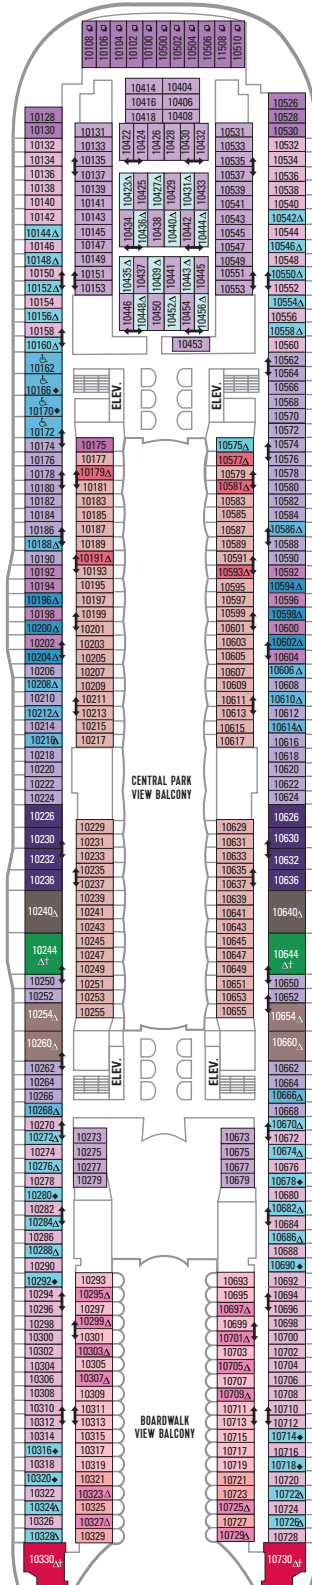

DECK 18

SUITES REFLECTING SECOND STORY OF LOFTS ON DECK 17

DECK 17

SUITES RL OP CP TL L1 L2

DECK 16

LEGENDS

- △ Stateroom with sofa bed
 - * Stateroom has third Pullman bed available
 - + Stateroom has third and fourth Pullman beds available
 - ◆ Stateroom with sofa bed and third Pullman bed available
 - ‡ Stateroom has four additional Pullman beds available
 - ↑ Connecting staterooms
 - ♿ Indicates accessible staterooms
 - ▣ Stateroom has an obstructed view
-
- 🍴 Dining Venue
 - 🎮 Entertainment Area
 - 🍹 Bars & Lounges
 - 👶 Kids & Teens Area
 - 🏊 Pool
 - ♨ Spa
 - 🏋 Fitness
 - 🏃 Running Track
 - 🧗 Rock climbing
 - 🌊 FlowRider®
 - ℹ Information
 - 🏢 Conference Center
 - 🛍 Shopping
 - 🎰 Casino

DECK 15

DECK 14

SUITES	A4	OS	GS	J3	J4	
BALCONY	1C	2C	1D	2D	5D	6D
BOARDWALK VIEW BALCONY	1I	2I	4I			
CENTRAL PARK VIEW BALCONY	1J	2J				
INTERIOR	1V	2V	4V			

DECK 12

SUITES	A3	GT	GS	J4		
BALCONY	1C	2C	1D	2D	5D	6D
BOARDWALK VIEW BALCONY	1I	2I	4I			
CENTRAL PARK VIEW BALCONY	1J	2J				
INTERIOR	1V	2V	4V			

DECK 11

SUITES **A3 OS GS J4**

BALCONY **1A 1C 2C 1D 2D SD 6D**

BOARDWALK VIEW BALCONY **1I 2I 4I**

CENTRAL PARK VIEW BALCONY **1J 2J**

OCEAN VIEW **1K 6N**

INTERIOR **1R 1V 2V 3V 4V**

DECK 10

BALCONY **1C 2C 1D 3D 4D 7D 8D**

BOARDWALK VIEW BALCONY **1I 2I 4I**

OCEAN VIEW **6N**

INTERIOR **1S 1V 2V 3V 6V**

DECK 8

SUITES **A1 GS J3 J4**

BALCONY **1C 2C 1D 4D 7D 8D**

BOARDWALK VIEW BALCONY **1I 2I 4I**