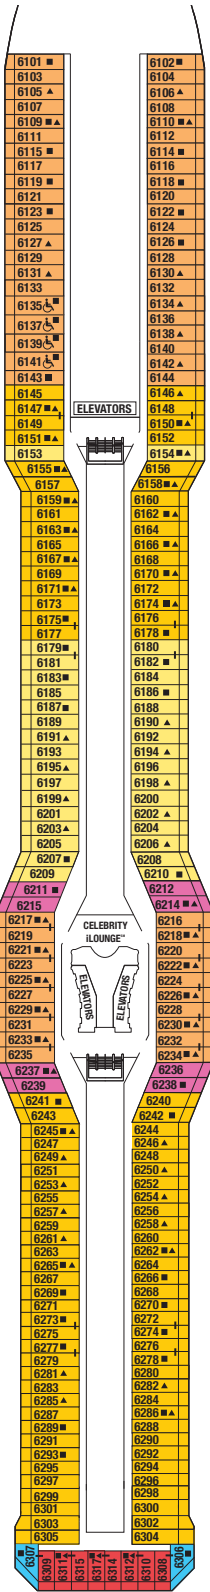

Staterooms with an upper bed and sofa bed accommodate a maximum of four guests.
 Accessible staterooms with a sofa bed accommodate a maximum of three guests.
 Accessible suites with a sofa bed accommodate a maximum of four guests.
 Staterooms 1547, 1549, 1552, and 1554 have partially obstructed views.
 Staterooms 2130, 2132, 2134, and 2136 have roll-in showers, no bathtubs.

Deck plans are not drawn to scale. Deck numbers reflect upper guest levels.
 For an interactive deck plan experience and the most up-to-date deck plans, visit celebritycruises.com.

CELEBRITY SILHOUETTE® DECK PLANS

Staterooms with an upper bed and sofa bed accommodate a maximum of four guests.
 Accessible staterooms with a sofa bed accommodate a maximum of three guests.
 Staterooms 1001 and 1002 have partially obstructed veranda views.
 2C Veranda Staterooms have partially obstructed veranda views. 2D Veranda Staterooms have obstructed veranda views.

Deck plans are not drawn to scale. Deck numbers reflect upper guest levels.
 For an interactive deck plan experience and the most up-to-date deck plans, visit celebritycruises.com.

Deck 6

S1 SV 1A 2B 2C 2D