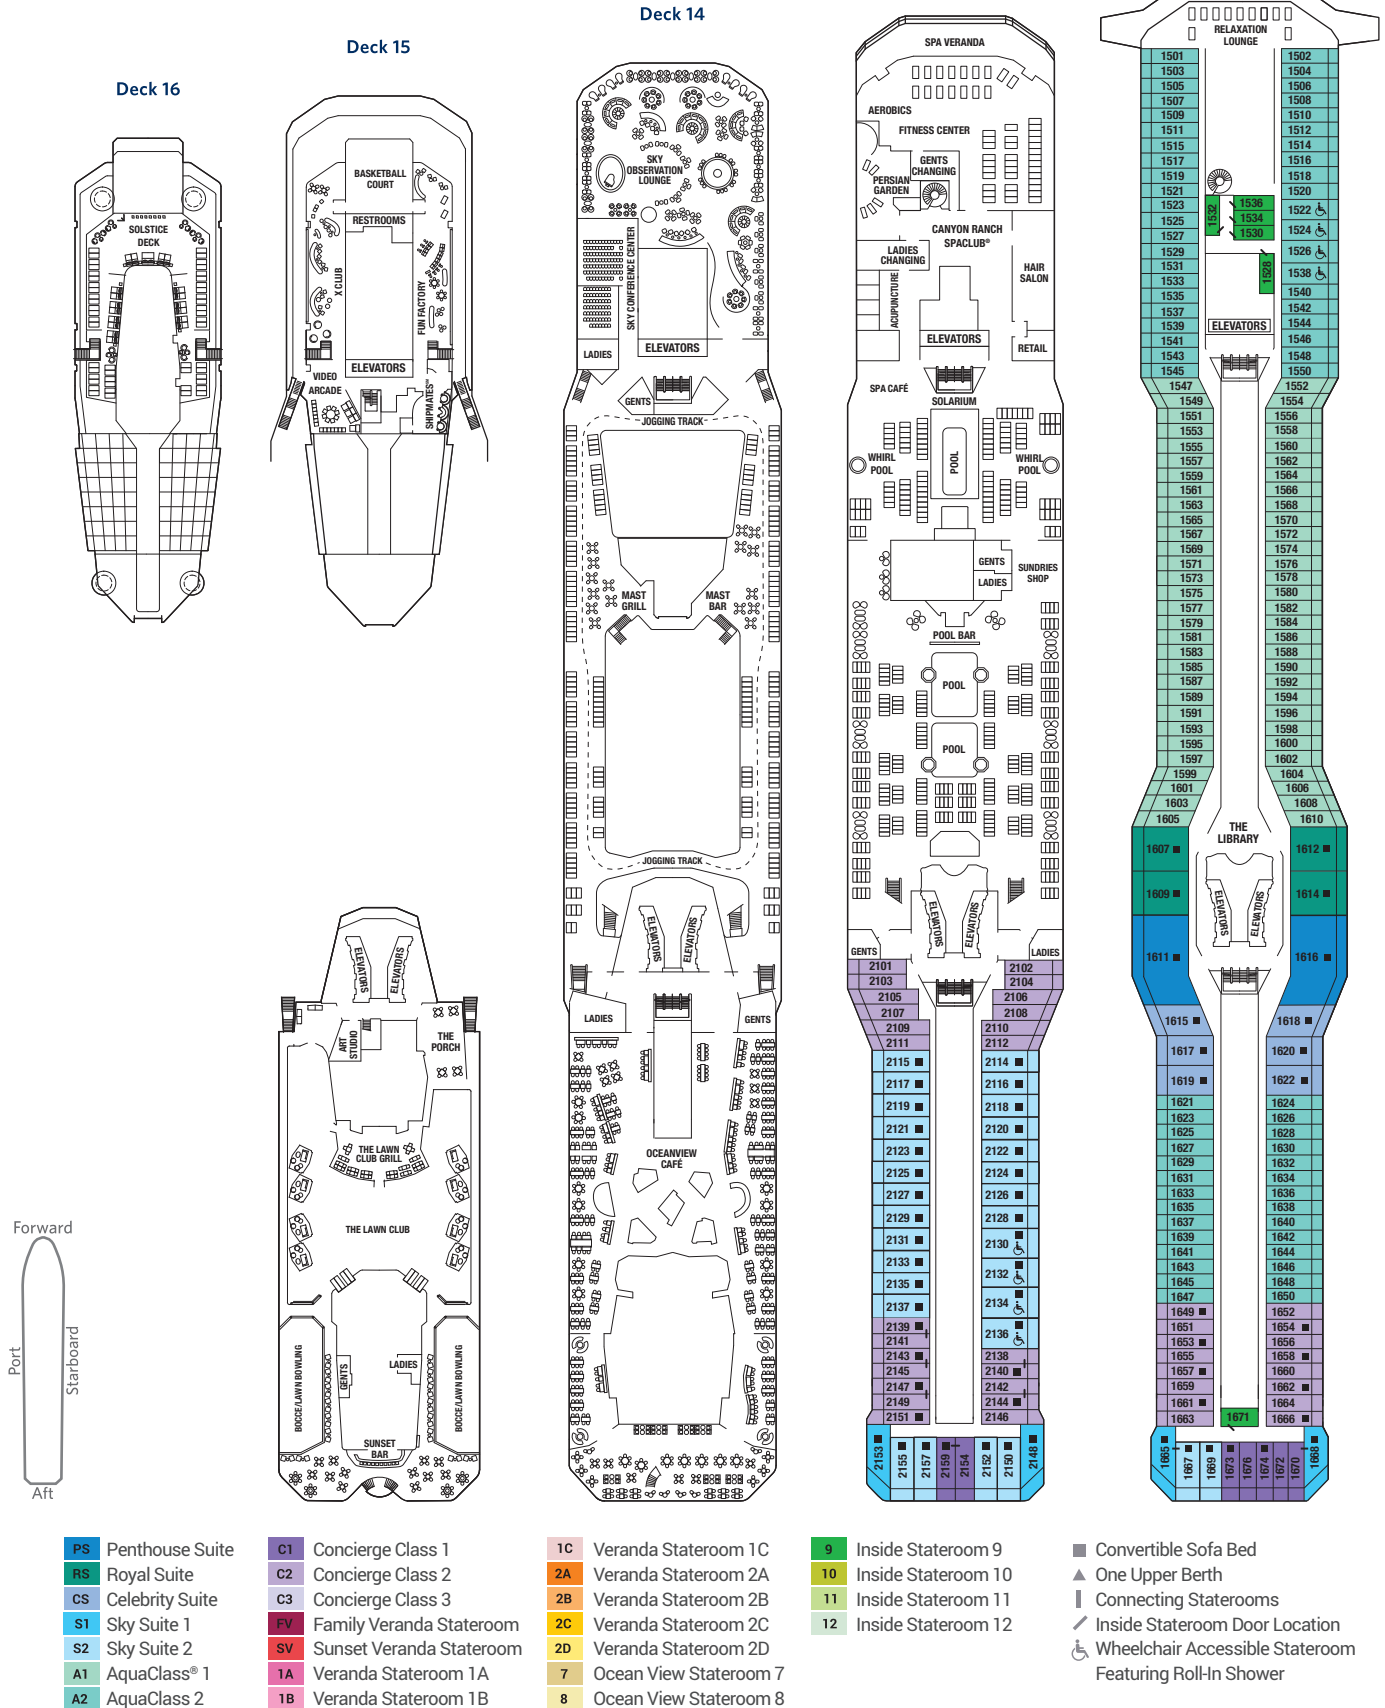

Staterooms with an upper bed and sofa bed accommodate a maximum of four guests.
 Accessible staterooms with a sofa bed accommodate a maximum of three guests.
 Accessible suites with a sofa bed accommodate a maximum of four guests.
 Staterooms 1547, 1549, 1552, and 1554 have partially obstructed views.
 Staterooms 2130, 2132, 2134, and 2136 have roll-in showers, no bathtubs.

Deck plans are not drawn to scale. Deck numbers reflect upper guest levels.
 For an interactive deck plan experience and the most up-to-date deck plans, visit celebritycruises.com.

CELEBRITY SILHOUETTE® DECK PLANS

Deck plans are not drawn to scale. Deck numbers reflect upper guest levels.
 For an interactive deck plan experience and the most up-to-date deck plans, visit celebritycruises.com.

Deck 6

S1 SV 1A 2B 2C 2D

- Convertible Sofa Bed
- ▲** One Upper Berth
- |** Connecting Staterooms
- ↗** Inside Stateroom Door Location
- ♿** Wheelchair Accessible Stateroom Featuring Roll-In Shower