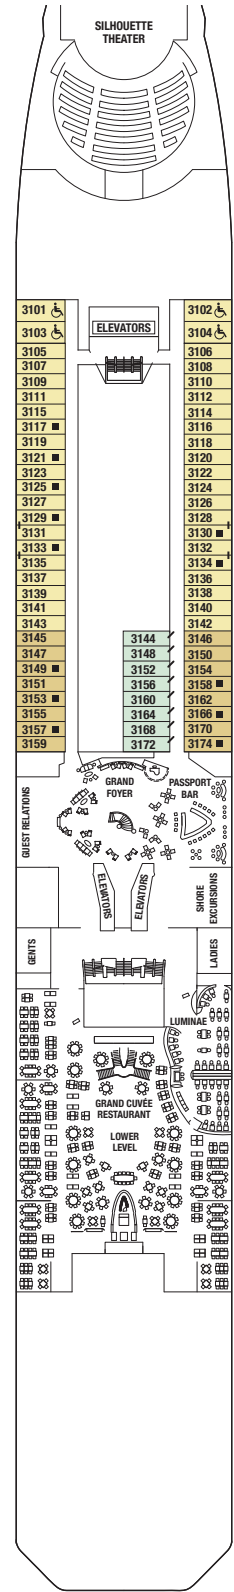

Staterooms with an upper bed and sofa bed accommodate a maximum of four guests.
 Accessible staterooms with a sofa bed accommodate a maximum of three guests.
 Accessible suites with a sofa bed accommodate a maximum of four guests.
 Staterooms 1547, 1549, 1552, and 1554 have partially obstructed views.
 Staterooms 2130, 2132, 2134, and 2136 have roll-in showers, no bathtubs.

Deck plans are not drawn to scale. Deck numbers reflect upper guest levels.
 For an interactive deck plan experience and the most up-to-date deck plans, visit celebritycruises.com.

CELEBRITY SILHOUETTE® DECK PLANS

Deck plans are not drawn to scale. Deck numbers reflect upper guest levels.
 For an interactive deck plan experience and the most up-to-date deck plans, visit celebritycruises.com.

Deck 6

S1 SV 1A 2B 2C 2D

Deck 5

Deck 4

Deck 3

7 8 12

- PS** Penthouse Suite
- RS** Royal Suite
- CS** Celebrity Suite
- S1** Sky Suite 1
- S2** Sky Suite 2
- A1** AquaClass® 1
- A2** AquaClass 2

- C1** Concierge Class 1
- C2** Concierge Class 2
- C3** Concierge Class 3
- FV** Family Veranda Stateroom
- SV** Sunset Veranda Stateroom
- 1A** Veranda Stateroom 1A
- 1B** Veranda Stateroom 1B