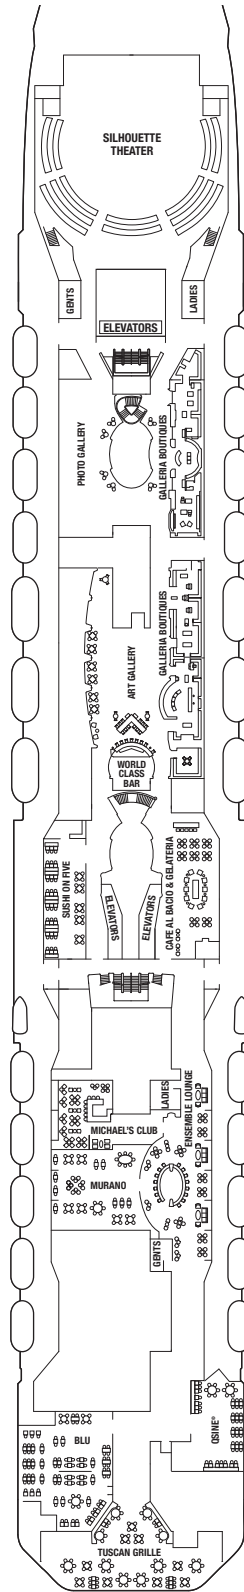

Deck 6

S1 SV 1A 2B 2C 2D

Deck 5

Deck 4

Deck 3

7 8 12

- **PS** Penthouse Suite
- **RS** Royal Suite
- **CS** Celebrity Suite
- **S1** Sky Suite 1
- **S2** Sky Suite 2
- **A1** AquaClass® 1
- **A2** AquaClass 2

- **C1** Concierge Class 1
- **C2** Concierge Class 2
- **C3** Concierge Class 3
- **FV** Family Veranda Stateroom
- **SV** Sunset Veranda Stateroom
- **1A** Veranda Stateroom 1A
- **1B** Veranda Stateroom 1B

- **1C** Veranda Stateroom 1C
- **2A** Veranda Stateroom 2A
- **2B** Veranda Stateroom 2B
- **2C** Veranda Stateroom 2C
- **2D** Veranda Stateroom 2D
- **7** Ocean View Stateroom 7
- **8** Ocean View Stateroom 8

- **9** Inside Stateroom 9
- **10** Inside Stateroom 10
- **11** Inside Stateroom 11
- **12** Inside Stateroom 12

- **■** Convertible Sofa Bed
- **▲** One Upper Berth
- **|** Connecting Staterooms
- **↗** Inside Stateroom Door Location
- **♿** Wheelchair Accessible Stateroom Featuring Roll-In Shower