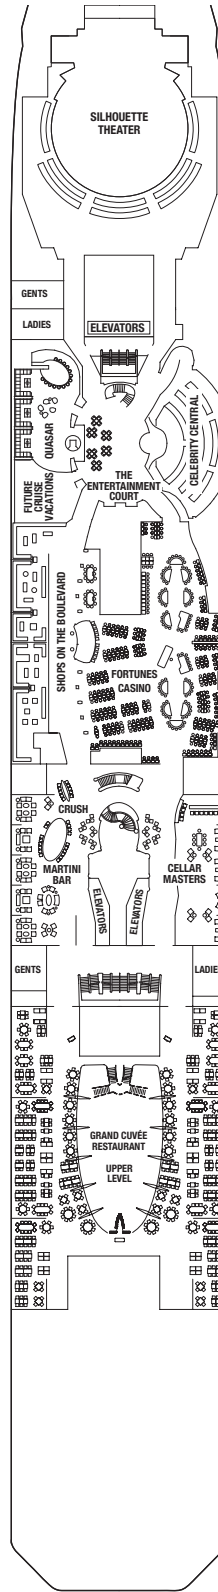

Staterooms with an upper bed and sofa bed accommodate a maximum of four guests.
 Accessible staterooms with a sofa bed accommodate a maximum of three guests.
 Accessible suites with a sofa bed accommodate a maximum of four guests.
 Staterooms 1547, 1549, 1552, and 1554 have partially obstructed views.
 Staterooms 2130, 2132, 2134, and 2136 have roll-in showers, no bathtubs.

Deck plans are not drawn to scale. Deck numbers reflect upper guest levels.
 For an interactive deck plan experience and the most up-to-date deck plans, visit celebritycruises.com.

CELEBRITY SILHOUETTE® DECK PLANS

Deck plans are not drawn to scale. Deck numbers reflect upper guest levels.
 For an interactive deck plan experience and the most up-to-date deck plans, visit celebritycruises.com.

Deck 6

S1 SV 1A 2B 2C 2D

Deck 5

Deck 4

Deck 3

7 8 12

- PS** Penthouse Suite
- RS** Royal Suite
- CS** Celebrity Suite
- S1** Sky Suite 1
- S2** Sky Suite 2
- A1** AquaClass® 1
- A2** AquaClass 2

- C1** Concierge Class 1
- C2** Concierge Class 2
- C3** Concierge Class 3
- FV** Family Veranda Stateroom
- SV** Sunset Veranda Stateroom
- 1A** Veranda Stateroom 1A
- 1B** Veranda Stateroom 1B