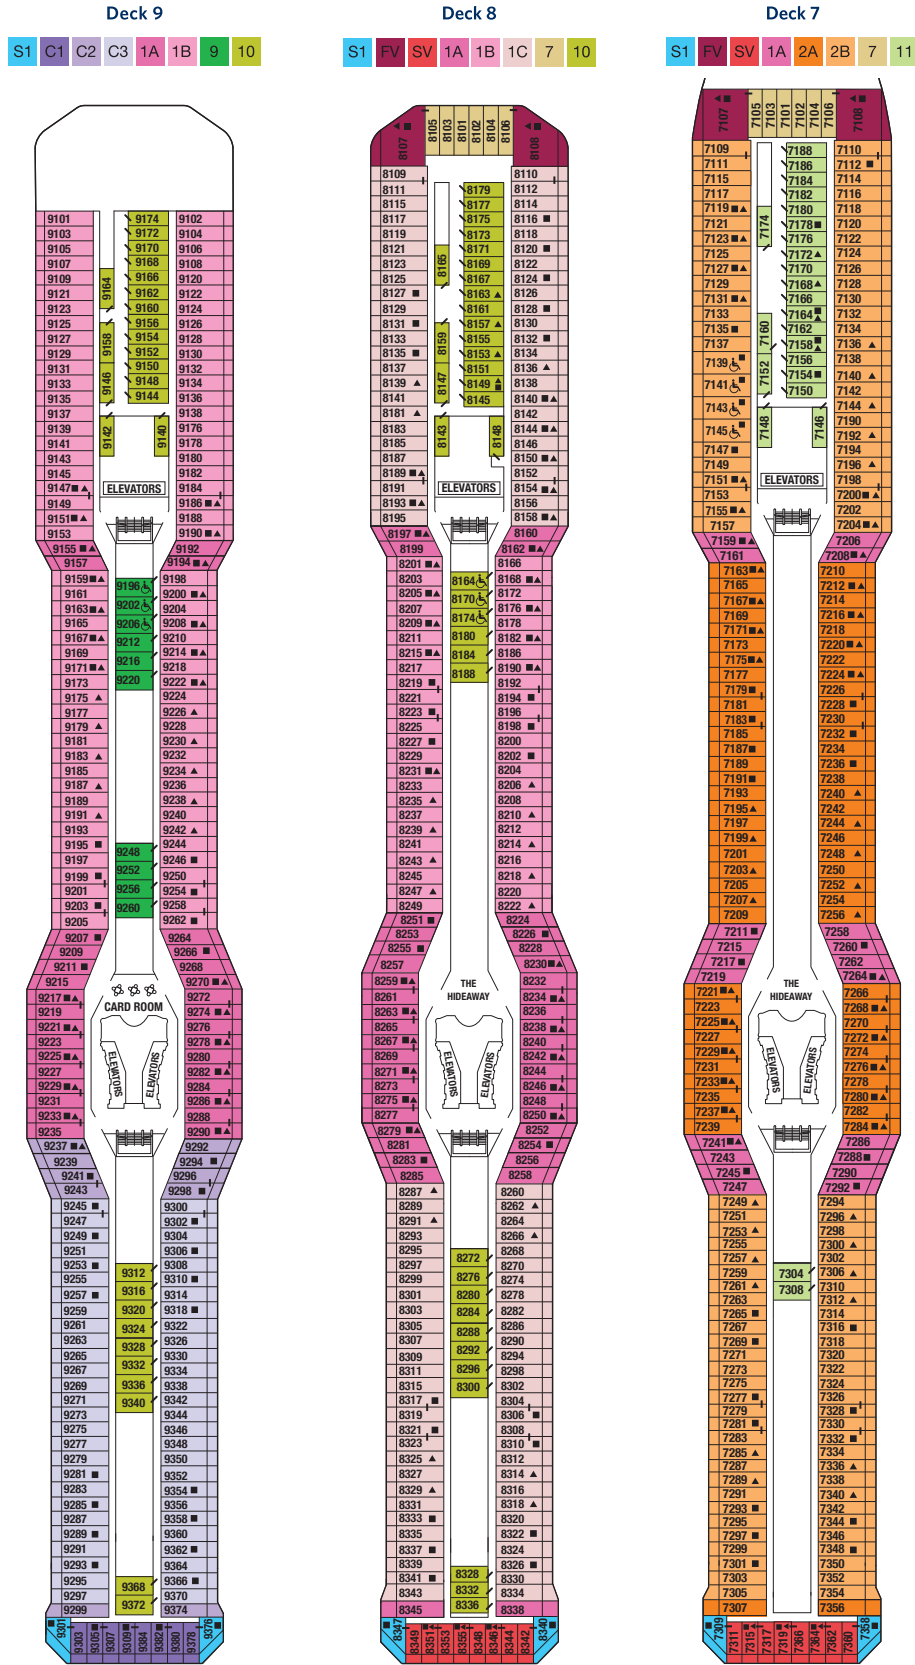

Staterooms with an upper bed and sofa bed accommodate a maximum of four guests.
 Accessible staterooms with a sofa bed accommodate a maximum of three guests.
 Accessible suites with a sofa bed accommodate a maximum of four guests.
 Staterooms 1547, 1549, 1552, and 1554 have partially obstructed views.
 Staterooms 2130, 2132, 2134, and 2136 have roll-in showers, no bathtubs.

Deck plans are not drawn to scale. Deck numbers reflect upper guest levels.
 For an interactive deck plan experience and the most up-to-date deck plans, visit celebritycruises.com.

CELEBRITY SILHOUETTE® DECK PLANS

Deck plans are not drawn to scale. Deck numbers reflect upper guest levels.
 For an interactive deck plan experience and the most up-to-date deck plans, visit celebritycruises.com.

Deck 6

S1 SV 1A 2B 2C 2D

- Convertible Sofa Bed
- ▲** One Upper Berth
- |** Connecting Staterooms
- ↗** Inside Stateroom Door Location
- ♿** Wheelchair Accessible Stateroom Featuring Roll-In Shower