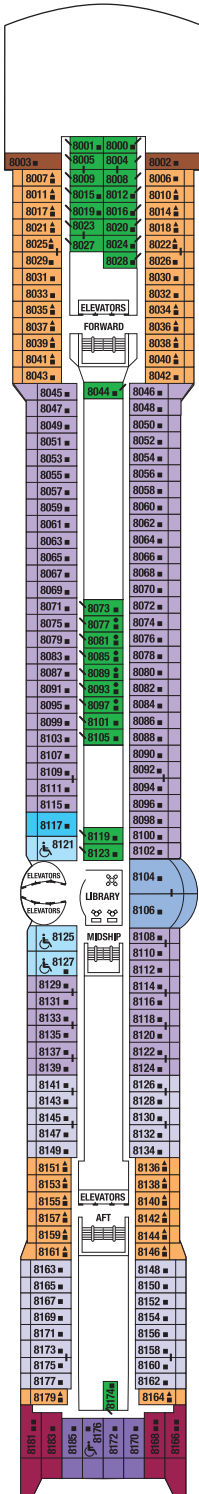

Staterooms 9004, 9005, 9040, 9042, 9045, and 9047 have partially obstructed views.

Staterooms 9094 and 9100 have smaller verandas that are semi-private.

Staterooms 9117, 9121, and 9123 have roll-in showers, no bathtubs.

Deck plans are not drawn to scale. Deck numbers reflect upper guest levels.

For an interactive deck plan experience and the most up-to-date deck plans, visit celebritycruises.com.

- | | | | |
|---------------------------|------------------------------------|---------------------------------|-------------------------------|
| PS Penthouse Suite | C1 Concierge Class 1 | 4 Ocean View Stateroom 4 | 11 Inside Stateroom 11 |
| RS Royal Suite | C2 Concierge Class 2 | 5 Ocean View Stateroom 5 | 12 Inside Stateroom 12 |
| CS Celebrity Suite | C3 Concierge Class 3 | 6 Ocean View Stateroom 6 | |
| S1 Sky Suite 1 | FV Family Veranda Stateroom | 7 Ocean View Stateroom 7 | |
| S2 Sky Suite 2 | 2A Veranda Stateroom 2A | 8 Ocean View Stateroom 8 | |
| A1 AquaClass® 1 | 2B Veranda Stateroom 2B | 9 Inside Stateroom 9 | |
| A2 AquaClass 2 | 2C Veranda Stateroom 2C | 10 Inside Stateroom 10 | |
-
- Convertible Sofa Bed
 - ▲ One Upper Berth
 - Two Upper Berths
 - Connecting Staterooms
 - Inside Stateroom Door Location
 - ♿ Wheelchair Accessible Stateroom
 - Featuring Roll-In Shower

CELEBRITY SUMMIT® DECK PLANS

Deck 8

CS S1 S2 C1 C2 C3
FV 2B 4 9

Deck 7

CS C1 C3 FV
2A 2C 4 9

Deck 6

PS RS CS S1 S2 C1 2B 2C 4

Deck 5

Deck plans are not drawn to scale. Deck numbers reflect upper guest levels. For an interactive deck plan experience and the most up-to-date deck plans, visit celebritycruises.com.

Deck 4

Deck 3

Deck 2

- PS Penthouse Suite
- RS Royal Suite
- CS Celebrity Suite
- S1 Sky Suite 1
- S2 Sky Suite 2
- A1 AquaClass® 1
- A2 AquaClass 2