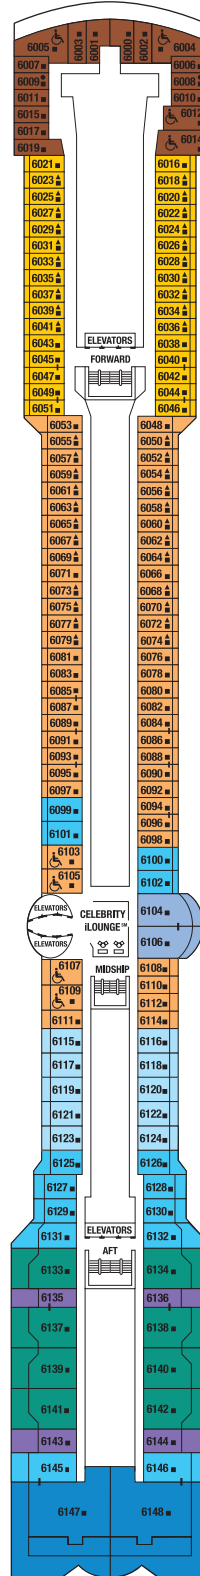

Staterooms 9004, 9005, 9040, 9042, 9045, and 9047 have partially obstructed views.

Staterooms 9094 and 9100 have smaller verandas that are semi-private.

Staterooms 9117, 9121, and 9123 have roll-in showers, no bathtubs.

Deck plans are not drawn to scale. Deck numbers reflect upper guest levels.

For an interactive deck plan experience and the most up-to-date deck plans, visit celebritycruises.com.

- | | | | |
|---------------------------|------------------------------------|---------------------------------|-------------------------------|
| PS Penthouse Suite | C1 Concierge Class 1 | 4 Ocean View Stateroom 4 | 11 Inside Stateroom 11 |
| RS Royal Suite | C2 Concierge Class 2 | 5 Ocean View Stateroom 5 | 12 Inside Stateroom 12 |
| CS Celebrity Suite | C3 Concierge Class 3 | 6 Ocean View Stateroom 6 | |
| S1 Sky Suite 1 | FV Family Veranda Stateroom | 7 Ocean View Stateroom 7 | |
| S2 Sky Suite 2 | 2A Veranda Stateroom 2A | 8 Ocean View Stateroom 8 | |
| A1 AquaClass® 1 | 2B Veranda Stateroom 2B | 9 Inside Stateroom 9 | |
| A2 AquaClass 2 | 2C Veranda Stateroom 2C | 10 Inside Stateroom 10 | |
-
- Convertible Sofa Bed
 - ▲ One Upper Berth
 - Two Upper Berths
 - Connecting Staterooms
 - Inside Stateroom Door Location
 - ♿ Wheelchair Accessible Stateroom
 - Featuring Roll-In Shower

CELEBRITY SUMMIT® DECK PLANS

Deck 8

CS S1 S2 C1 C2 C3
FV 2B 4 9

Deck 7

CS C1 C3 FV
2A 2C 4 9

Deck 6

PS RS CS S1 S2 C1 2B 2C 4

Deck 5

Deck plans are not drawn to scale. Deck numbers reflect upper guest levels. For an interactive deck plan experience and the most up-to-date deck plans, visit celebritycruises.com.

Deck 4

Deck 3

Deck 2

- PS Penthouse Suite
- RS Royal Suite
- CS Celebrity Suite
- S1 Sky Suite 1
- S2 Sky Suite 2
- A1 AquaClass® 1
- A2 AquaClass 2