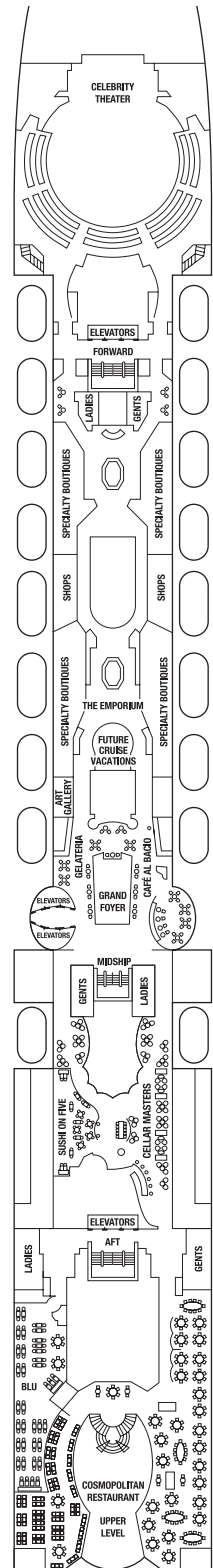

Staterooms 9004, 9005, 9040, 9042, 9045, and 9047 have partially obstructed views.

Staterooms 9094 and 9100 have smaller verandas that are semi-private.

Staterooms 9117, 9121, and 9123 have roll-in showers, no bathtubs.

Deck plans are not drawn to scale. Deck numbers reflect upper guest levels.

For an interactive deck plan experience and the most up-to-date deck plans, visit celebritycruises.com.

- | | | | |
|---------------------------|------------------------------------|---------------------------------|-------------------------------|
| PS Penthouse Suite | C1 Concierge Class 1 | 4 Ocean View Stateroom 4 | 11 Inside Stateroom 11 |
| RS Royal Suite | C2 Concierge Class 2 | 5 Ocean View Stateroom 5 | 12 Inside Stateroom 12 |
| CS Celebrity Suite | C3 Concierge Class 3 | 6 Ocean View Stateroom 6 | |
| S1 Sky Suite 1 | FV Family Veranda Stateroom | 7 Ocean View Stateroom 7 | |
| S2 Sky Suite 2 | 2A Veranda Stateroom 2A | 8 Ocean View Stateroom 8 | |
| A1 AquaClass® 1 | 2B Veranda Stateroom 2B | 9 Inside Stateroom 9 | |
| A2 AquaClass 2 | 2C Veranda Stateroom 2C | 10 Inside Stateroom 10 | |
-
- Convertible Sofa Bed
 - ▲ One Upper Berth
 - Two Upper Berths
 - Connecting Staterooms
 - Inside Stateroom Door Location
 - ♿ Wheelchair Accessible Stateroom
 - Featuring Roll-In Shower

CELEBRITY SUMMIT® DECK PLANS

Deck 8

CS S1 S2 C1 C2 C3
FV 2B 4 9

Deck 7

CS C1 C3 FV
2A 2C 4 9

Deck 6

PS RS CS S1 S2 C1 2B 2C 4

Deck 5

Deck plans are not drawn to scale. Deck numbers reflect upper guest levels. For an interactive deck plan experience and the most up-to-date deck plans, visit celebritycruises.com.

Deck 4

Deck 3

Deck 2

- PS Penthouse Suite
- RS Royal Suite
- CS Celebrity Suite
- S1 Sky Suite 1
- S2 Sky Suite 2
- A1 AquaClass® 1
- A2 AquaClass 2