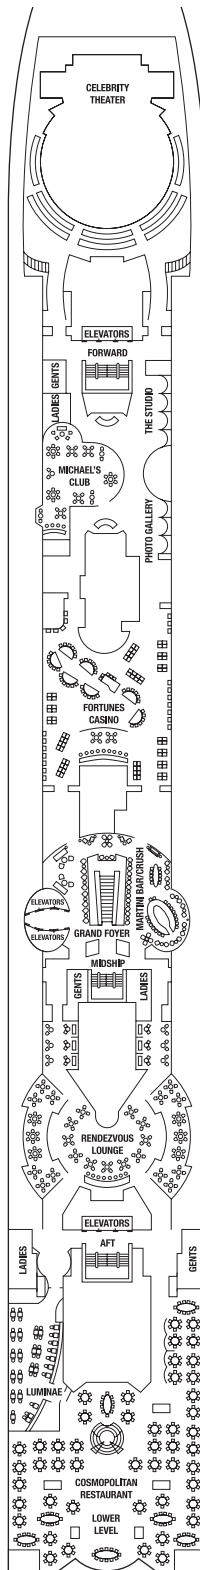

Staterooms 9004, 9005, 9040, 9042, 9045, and 9047 have partially obstructed views.

Staterooms 9094 and 9100 have smaller verandas that are semi-private.

Staterooms 9117, 9121, and 9123 have roll-in showers, no bathtubs.

Deck plans are not drawn to scale. Deck numbers reflect upper guest levels.

For an interactive deck plan experience and the most up-to-date deck plans, visit celebritycruises.com.

- | | | | |
|---------------------------|------------------------------------|---------------------------------|-------------------------------|
| PS Penthouse Suite | C1 Concierge Class 1 | 4 Ocean View Stateroom 4 | 11 Inside Stateroom 11 |
| RS Royal Suite | C2 Concierge Class 2 | 5 Ocean View Stateroom 5 | 12 Inside Stateroom 12 |
| CS Celebrity Suite | C3 Concierge Class 3 | 6 Ocean View Stateroom 6 | |
| S1 Sky Suite 1 | FV Family Veranda Stateroom | 7 Ocean View Stateroom 7 | |
| S2 Sky Suite 2 | 2A Veranda Stateroom 2A | 8 Ocean View Stateroom 8 | |
| A1 AquaClass® 1 | 2B Veranda Stateroom 2B | 9 Inside Stateroom 9 | |
| A2 AquaClass 2 | 2C Veranda Stateroom 2C | 10 Inside Stateroom 10 | |
-
- Convertible Sofa Bed
 - ▲ One Upper Berth
 - Two Upper Berths
 - Connecting Staterooms
 - Inside Stateroom Door Location
 - ♿ Wheelchair Accessible Stateroom
 - Featuring Roll-In Shower

CELEBRITY SUMMIT® DECK PLANS

Deck 8

CS S1 S2 C1 C2 C3
FV 2B 4 9

Deck 7

CS C1 C3 FV
2A 2C 4 9

Deck 6

PS RS CS S1 S2 C1 2B 2C 4

Deck 5

Deck plans are not drawn to scale. Deck numbers reflect upper guest levels. For an interactive deck plan experience and the most up-to-date deck plans, visit celebritycruises.com.

Deck 4

Deck 3

Deck 2

- PS Penthouse Suite
- RS Royal Suite
- CS Celebrity Suite
- S1 Sky Suite 1
- S2 Sky Suite 2
- A1 AquaClass® 1
- A2 AquaClass 2