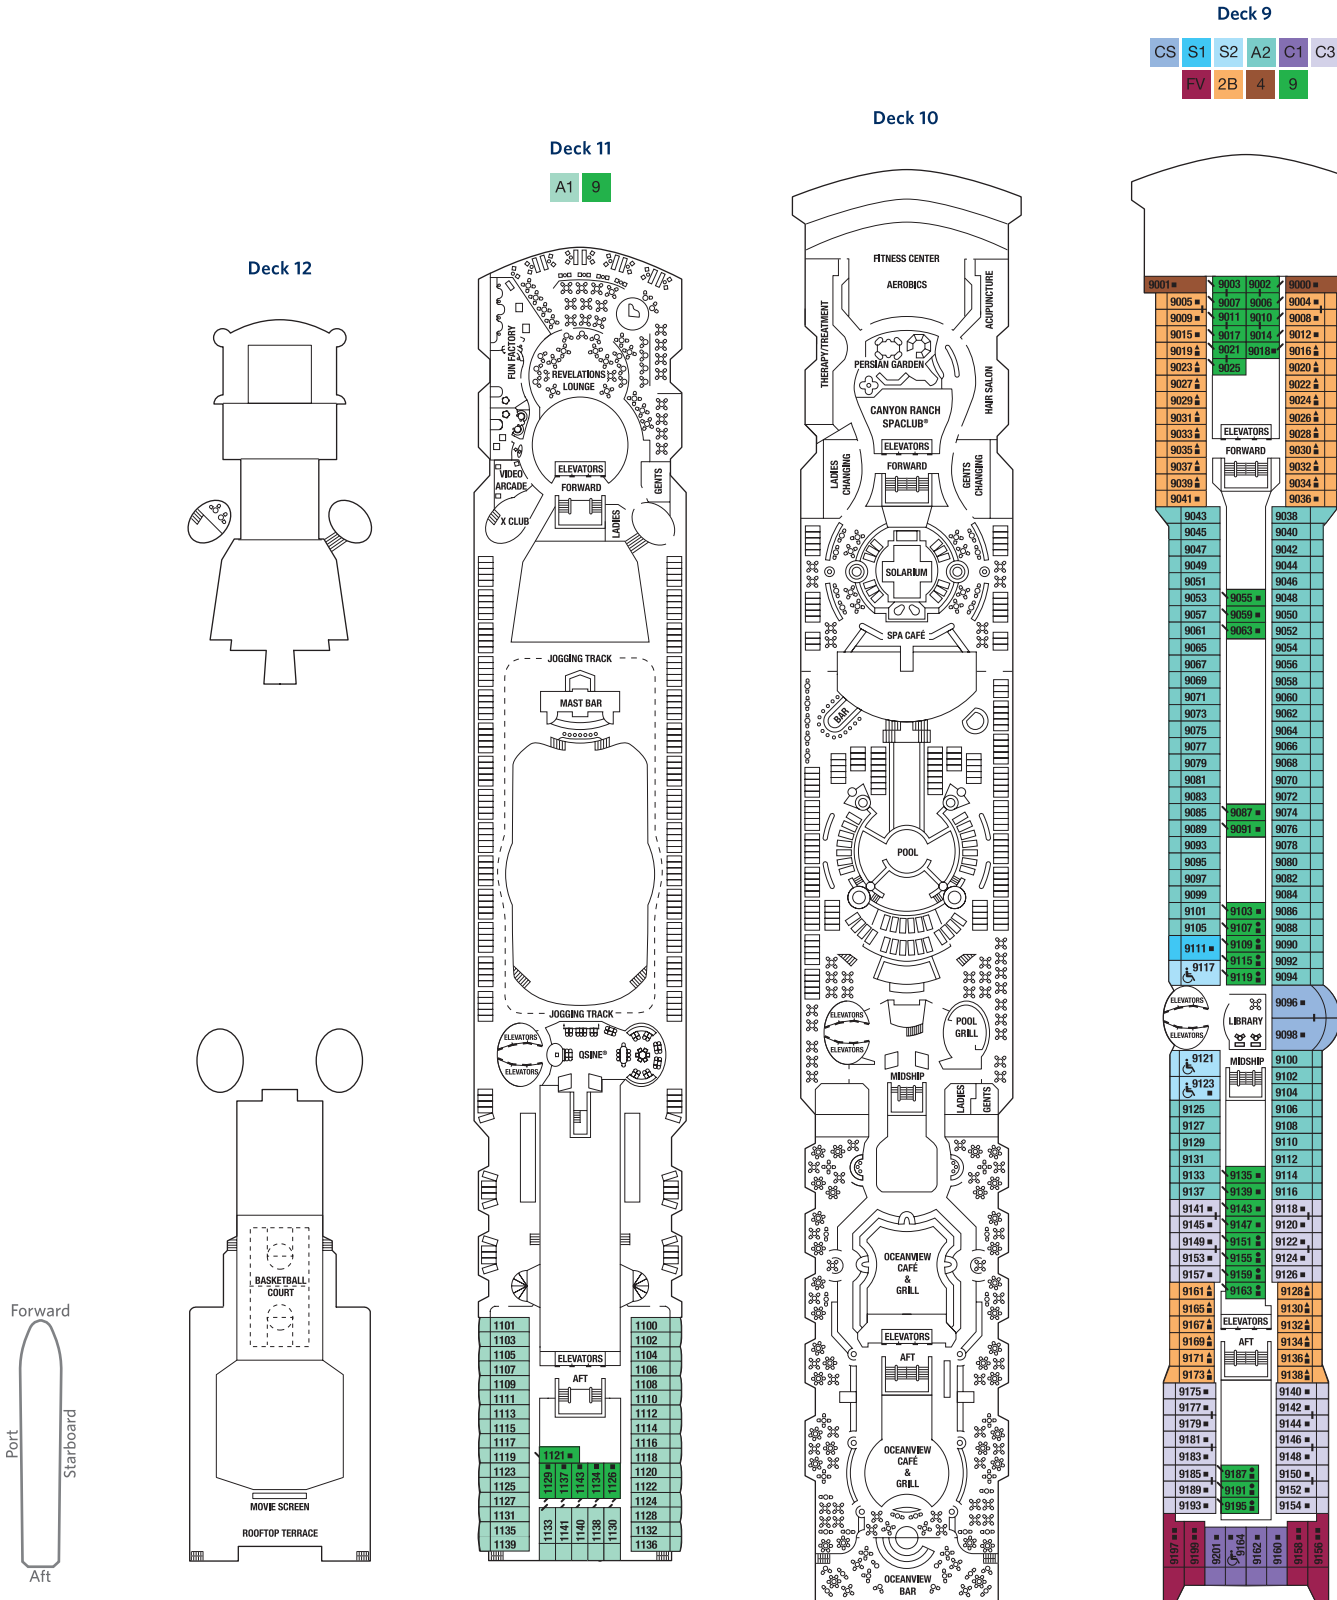

Staterooms 9004, 9005, 9040, 9042, 9045, and 9047 have partially obstructed views.

Staterooms 9094 and 9100 have smaller verandas that are semi-private.

Staterooms 9117, 9121, and 9123 have roll-in showers, no bathtubs.

Deck plans are not drawn to scale. Deck numbers reflect upper guest levels.

For an interactive deck plan experience and the most up-to-date deck plans, visit celebritycruises.com.

- | | | | |
|---------------------------|------------------------------------|---------------------------------|-------------------------------|
| PS Penthouse Suite | C1 Concierge Class 1 | 4 Ocean View Stateroom 4 | 11 Inside Stateroom 11 |
| RS Royal Suite | C2 Concierge Class 2 | 5 Ocean View Stateroom 5 | 12 Inside Stateroom 12 |
| CS Celebrity Suite | C3 Concierge Class 3 | 6 Ocean View Stateroom 6 | |
| S1 Sky Suite 1 | FV Family Veranda Stateroom | 7 Ocean View Stateroom 7 | |
| S2 Sky Suite 2 | 2A Veranda Stateroom 2A | 8 Ocean View Stateroom 8 | |
| A1 AquaClass® 1 | 2B Veranda Stateroom 2B | 9 Inside Stateroom 9 | |
| A2 AquaClass 2 | 2C Veranda Stateroom 2C | 10 Inside Stateroom 10 | |
-
- Convertible Sofa Bed
 - ▲ One Upper Berth
 - Two Upper Berths
 - Connecting Staterooms
 - Inside Stateroom Door Location
 - ♿ Wheelchair Accessible Stateroom
 - Featuring Roll-In Shower

CELEBRITY SUMMIT® DECK PLANS

Deck 8

CS S1 S2 C1 C2 C3
FV 2B 4 9

Deck 7

CS C1 C3 FV
2A 2C 4 9

Deck 6

PS RS CS S1 S2 C1 2B 2C 4

Deck 5

Deck plans are not drawn to scale. Deck numbers reflect upper guest levels. For an interactive deck plan experience and the most up-to-date deck plans, visit celebritycruises.com.

Deck 4

Deck 3

Deck 2

- PS Penthouse Suite
- RS Royal Suite
- CS Celebrity Suite
- S1 Sky Suite 1
- S2 Sky Suite 2
- A1 AquaClass® 1
- A2 AquaClass 2