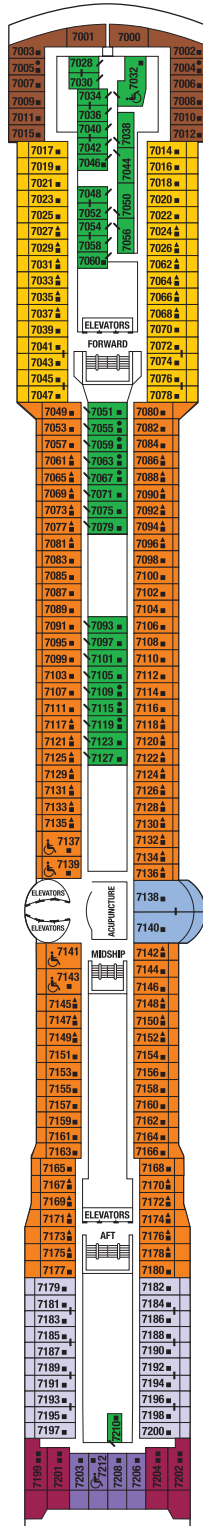

Staterooms 9004, 9005, 9040, 9042, 9045, and 9047 have partially obstructed views.

Staterooms 9094 and 9100 have smaller verandas that are semi-private.

Staterooms 9117, 9121, and 9123 have roll-in showers, no bathtubs.

Deck plans are not drawn to scale. Deck numbers reflect upper guest levels.

For an interactive deck plan experience and the most up-to-date deck plans, visit celebritycruises.com.

- | | | | |
|---------------------------|------------------------------------|---------------------------------|-------------------------------|
| PS Penthouse Suite | C1 Concierge Class 1 | 4 Ocean View Stateroom 4 | 11 Inside Stateroom 11 |
| RS Royal Suite | C2 Concierge Class 2 | 5 Ocean View Stateroom 5 | 12 Inside Stateroom 12 |
| CS Celebrity Suite | C3 Concierge Class 3 | 6 Ocean View Stateroom 6 | |
| S1 Sky Suite 1 | FV Family Veranda Stateroom | 7 Ocean View Stateroom 7 | |
| S2 Sky Suite 2 | 2A Veranda Stateroom 2A | 8 Ocean View Stateroom 8 | |
| A1 AquaClass® 1 | 2B Veranda Stateroom 2B | 9 Inside Stateroom 9 | |
| A2 AquaClass 2 | 2C Veranda Stateroom 2C | 10 Inside Stateroom 10 | |
-
- Convertible Sofa Bed
 - ▲ One Upper Berth
 - Two Upper Berths
 - Connecting Staterooms
 - Inside Stateroom Door Location
 - ♿ Wheelchair Accessible Stateroom
 - Featuring Roll-In Shower

CELEBRITY SUMMIT® DECK PLANS

Deck 8

CS S1 S2 C1 C2 C3
FV 2B 4 9

Deck 7

CS C1 C3 FV
2A 2C 4 9

Deck 6

PS RS CS S1 S2 C1 2B 2C 4

Deck 5

Deck plans are not drawn to scale. Deck numbers reflect upper guest levels. For an interactive deck plan experience and the most up-to-date deck plans, visit celebritycruises.com.

Deck 4

Deck 3

Deck 2

- PS Penthouse Suite
- RS Royal Suite
- CS Celebrity Suite
- S1 Sky Suite 1
- S2 Sky Suite 2
- A1 AquaClass® 1
- A2 AquaClass 2