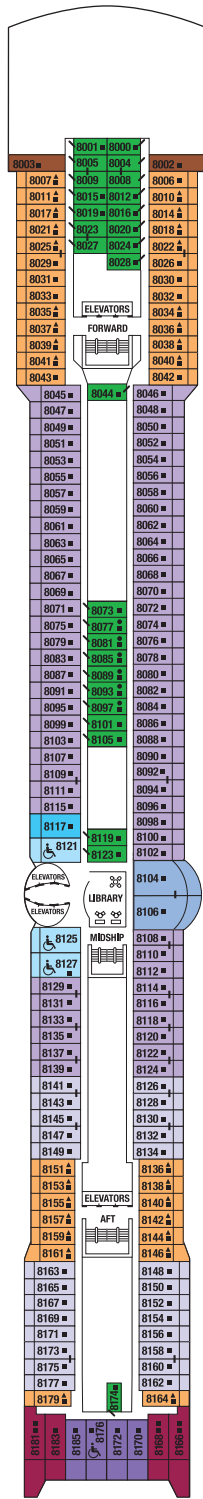

Deck plans are not drawn to scale. Deck numbers reflect upper guest levels.

For an interactive deck plan experience and the most up-to-date deck plans, visit [celebritycruises.com](http://celebritycruises.com).

- |                           |                                    |                                 |                               |
|---------------------------|------------------------------------|---------------------------------|-------------------------------|
| <b>PS</b> Penthouse Suite | <b>C1</b> Concierge Class 1        | <b>4</b> Ocean View Stateroom 4 | <b>11</b> Inside Stateroom 11 |
| <b>RS</b> Royal Suite     | <b>C2</b> Concierge Class 2        | <b>5</b> Ocean View Stateroom 5 | <b>12</b> Inside Stateroom 12 |
| <b>CS</b> Celebrity Suite | <b>C3</b> Concierge Class 3        | <b>6</b> Ocean View Stateroom 6 |                               |
| <b>S1</b> Sky Suite 1     | <b>FV</b> Family Veranda Stateroom | <b>7</b> Ocean View Stateroom 7 |                               |
| <b>S2</b> Sky Suite 2     | <b>2A</b> Veranda Stateroom 2A     | <b>8</b> Ocean View Stateroom 8 |                               |
| <b>A1</b> AquaClass® 1    | <b>2B</b> Veranda Stateroom 2B     | <b>9</b> Inside Stateroom 9     |                               |
| <b>A2</b> AquaClass 2     | <b>2C</b> Veranda Stateroom 2C     | <b>10</b> Inside Stateroom 10   |                               |
- 
- Convertible Sofa Bed
  - ▲ One Upper Berth
  - Two Upper Berths
  - Connecting Staterooms
  - ↗ Inside Stateroom Door Location
  - ♿ Wheelchair Accessible Stateroom
  - 🚿 Featuring Roll-In Shower

# CELEBRITY INFINITY® DECK PLANS

Deck 8

CS S1 S2 C1 C2 C3  
FV 2B 4 9

Deck 7

CS C1 C3 FV  
2A 2C 4 9

Deck 6

PS RS CS S1 S2 C1 2B 2C 4 9

Deck 5

Deck plans are not drawn to scale. Deck numbers reflect upper guest levels.  
 For an interactive deck plan experience visit [celebritycruises.com](http://celebritycruises.com).

Deck 4

Deck 3

- 5
- 6
- 10