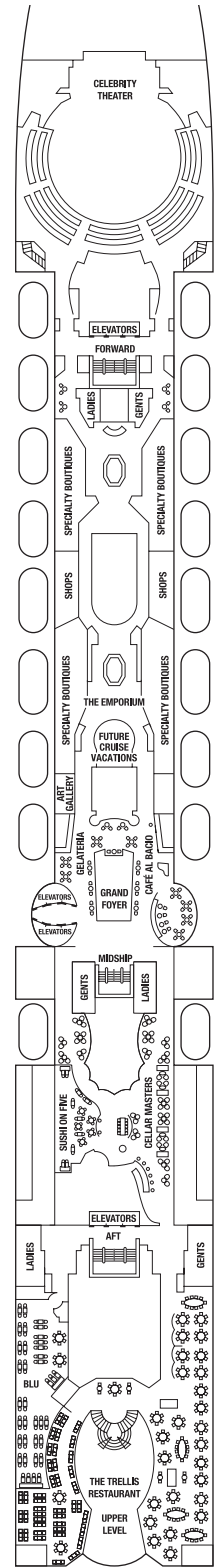

Deck plans are not drawn to scale. Deck numbers reflect upper guest levels.

For an interactive deck plan experience and the most up-to-date deck plans, visit [celebritycruises.com](http://celebritycruises.com).

- |                           |                                    |                                 |                               |
|---------------------------|------------------------------------|---------------------------------|-------------------------------|
| <b>PS</b> Penthouse Suite | <b>C1</b> Concierge Class 1        | <b>4</b> Ocean View Stateroom 4 | <b>11</b> Inside Stateroom 11 |
| <b>RS</b> Royal Suite     | <b>C2</b> Concierge Class 2        | <b>5</b> Ocean View Stateroom 5 | <b>12</b> Inside Stateroom 12 |
| <b>CS</b> Celebrity Suite | <b>C3</b> Concierge Class 3        | <b>6</b> Ocean View Stateroom 6 |                               |
| <b>S1</b> Sky Suite 1     | <b>FV</b> Family Veranda Stateroom | <b>7</b> Ocean View Stateroom 7 |                               |
| <b>S2</b> Sky Suite 2     | <b>2A</b> Veranda Stateroom 2A     | <b>8</b> Ocean View Stateroom 8 |                               |
| <b>A1</b> AquaClass® 1    | <b>2B</b> Veranda Stateroom 2B     | <b>9</b> Inside Stateroom 9     |                               |
| <b>A2</b> AquaClass 2     | <b>2C</b> Veranda Stateroom 2C     | <b>10</b> Inside Stateroom 10   |                               |
- 
- Convertible Sofa Bed
  - ▲ One Upper Berth
  - Two Upper Berths
  - Connecting Staterooms
  - ↗ Inside Stateroom Door Location
  - ♿ Wheelchair Accessible Stateroom
  - 🚿 Featuring Roll-In Shower

# CELEBRITY INFINITY® DECK PLANS

Deck 8

CS S1 S2 C1 C2 C3  
FV 2B 4 9

Deck 7

CS C1 C3 FV  
2A 2C 4 9

Deck 6

PS RS CS S1 S2 C1 2B 2C 4 9

Deck 5

Deck plans are not drawn to scale. Deck numbers reflect upper guest levels.  
 For an interactive deck plan experience visit [celebritycruises.com](http://celebritycruises.com).

Deck 4

Deck 3

- 5
- 6
- 10