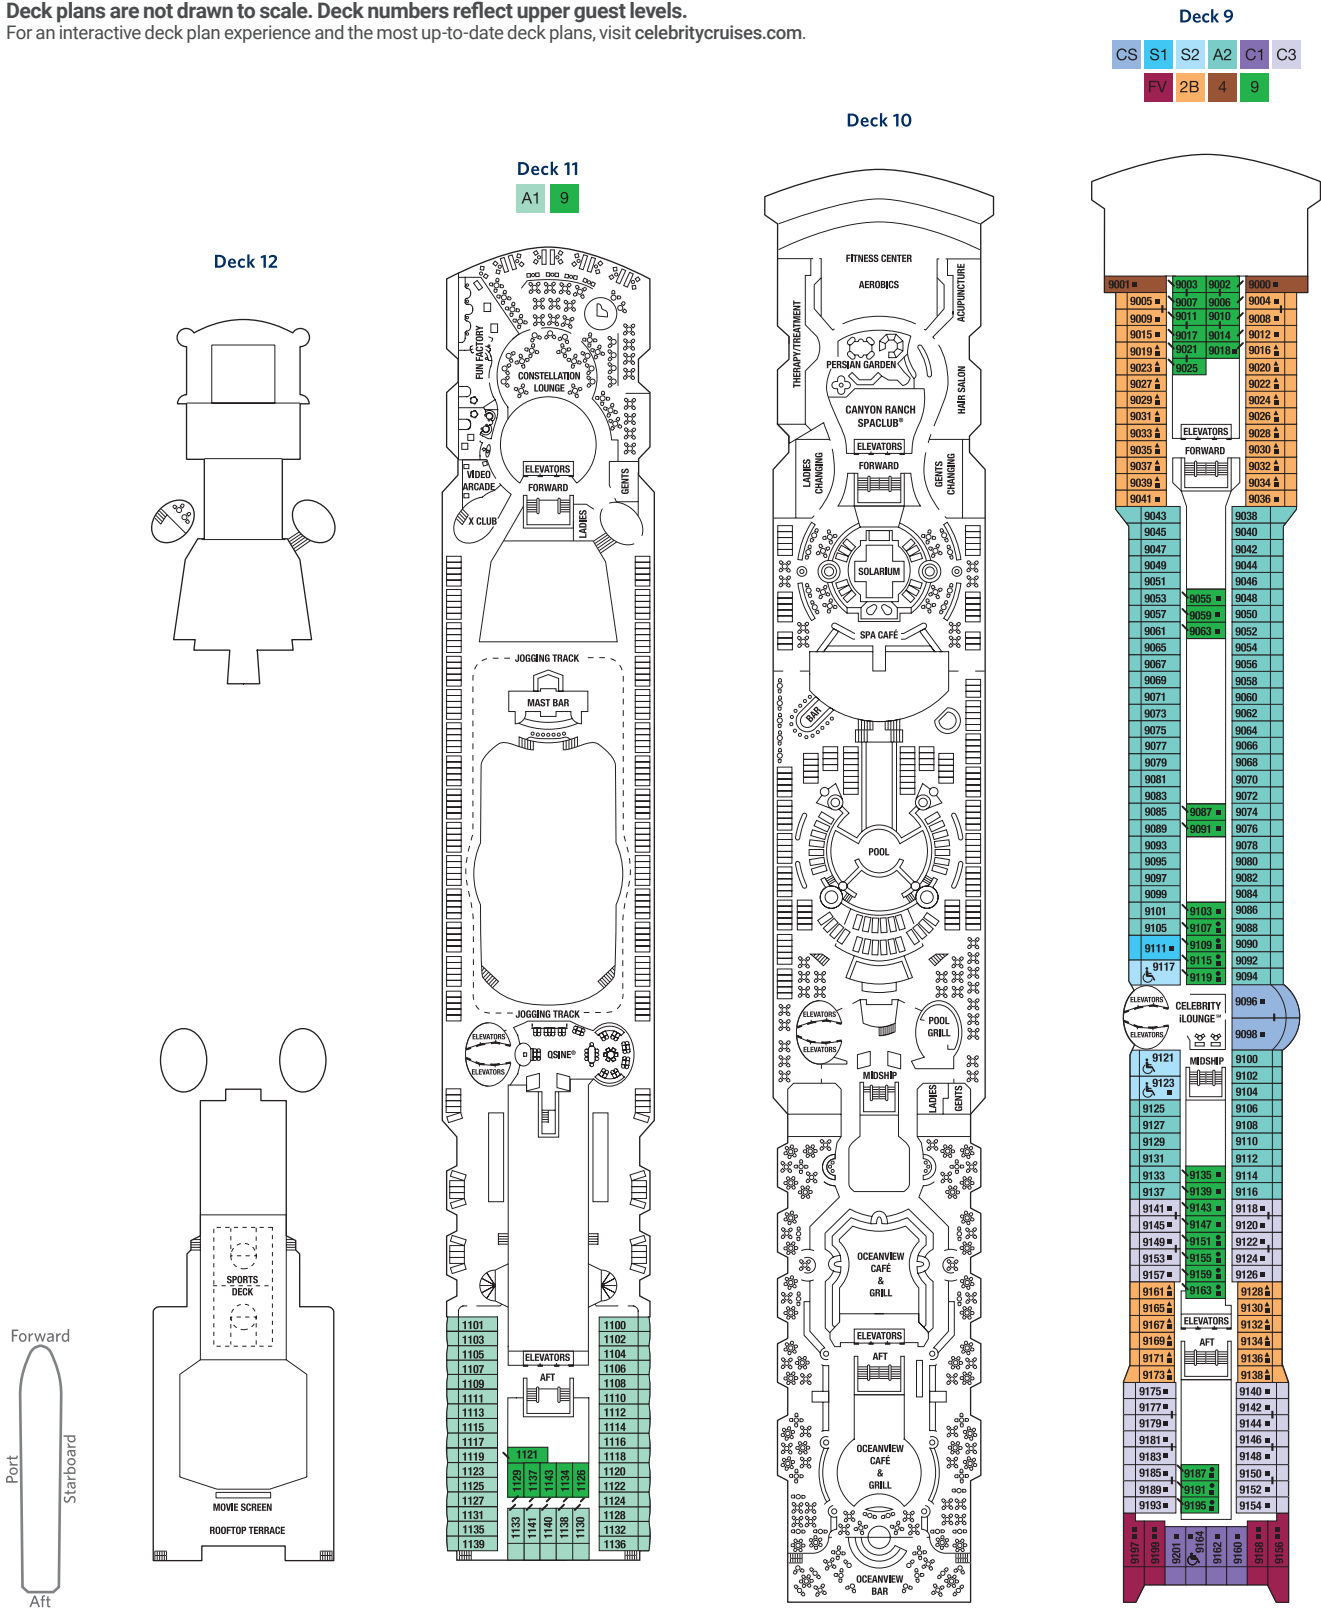

Staterooms 9004, 9005, 9040, 9042, 9045, and 9047 have partially obstructed views.

Staterooms 9094 and 9100 have smaller verandas that are semi-private.

Staterooms 9117, 9121, and 9123 have roll-in showers, no bathtubs.

Deck plans are not drawn to scale. Deck numbers reflect upper guest levels.

For an interactive deck plan experience and the most up-to-date deck plans, visit [celebritycruises.com](http://celebritycruises.com).

- |                           |                                    |                                 |                               |
|---------------------------|------------------------------------|---------------------------------|-------------------------------|
| <b>PS</b> Penthouse Suite | <b>C1</b> Concierge Class 1        | <b>4</b> Ocean View Stateroom 4 | <b>11</b> Inside Stateroom 11 |
| <b>RS</b> Royal Suite     | <b>C2</b> Concierge Class 2        | <b>5</b> Ocean View Stateroom 5 | <b>12</b> Inside Stateroom 12 |
| <b>CS</b> Celebrity Suite | <b>C3</b> Concierge Class 3        | <b>6</b> Ocean View Stateroom 6 |                               |
| <b>S1</b> Sky Suite 1     | <b>FV</b> Family Veranda Stateroom | <b>7</b> Ocean View Stateroom 7 |                               |
| <b>S2</b> Sky Suite 2     | <b>2A</b> Veranda Stateroom 2A     | <b>8</b> Ocean View Stateroom 8 |                               |
| <b>A1</b> AquaClass® 1    | <b>2B</b> Veranda Stateroom 2B     | <b>9</b> Inside Stateroom 9     |                               |
| <b>A2</b> AquaClass 2     | <b>2C</b> Veranda Stateroom 2C     | <b>10</b> Inside Stateroom 10   |                               |
- 
- Convertible Sofa Bed
  - ▲ One Upper Berth
  - Two Upper Berths
  - Connecting Staterooms
  - ↗ Inside Stateroom Door Location
  - ♿ Wheelchair Accessible Stateroom
  - 🚿 Featuring Roll-In Shower