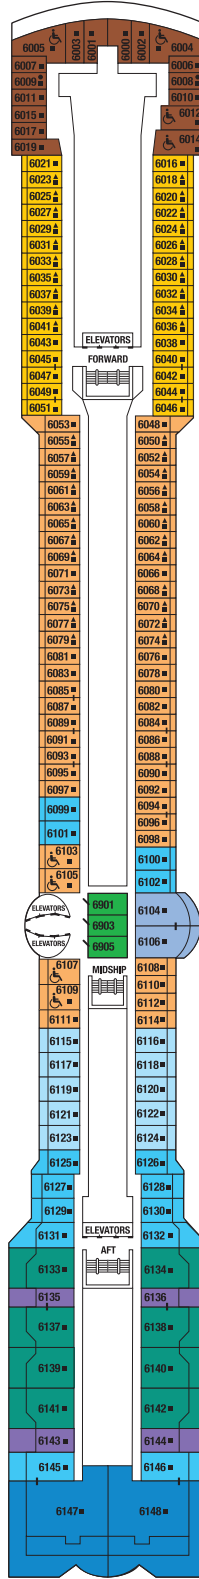

Deck plans are not drawn to scale. Deck numbers reflect upper guest levels.

For an interactive deck plan experience and the most up-to-date deck plans, visit [celebritycruises.com](http://celebritycruises.com).

- |                           |                                    |                                 |                               |
|---------------------------|------------------------------------|---------------------------------|-------------------------------|
| <b>PS</b> Penthouse Suite | <b>C1</b> Concierge Class 1        | <b>4</b> Ocean View Stateroom 4 | <b>11</b> Inside Stateroom 11 |
| <b>RS</b> Royal Suite     | <b>C2</b> Concierge Class 2        | <b>5</b> Ocean View Stateroom 5 | <b>12</b> Inside Stateroom 12 |
| <b>CS</b> Celebrity Suite | <b>C3</b> Concierge Class 3        | <b>6</b> Ocean View Stateroom 6 |                               |
| <b>S1</b> Sky Suite 1     | <b>FV</b> Family Veranda Stateroom | <b>7</b> Ocean View Stateroom 7 |                               |
| <b>S2</b> Sky Suite 2     | <b>2A</b> Veranda Stateroom 2A     | <b>8</b> Ocean View Stateroom 8 |                               |
| <b>A1</b> AquaClass® 1    | <b>2B</b> Veranda Stateroom 2B     | <b>9</b> Inside Stateroom 9     |                               |
| <b>A2</b> AquaClass 2     | <b>2C</b> Veranda Stateroom 2C     | <b>10</b> Inside Stateroom 10   |                               |
- 
- Convertible Sofa Bed
  - ▲ One Upper Berth
  - Two Upper Berths
  - Connecting Staterooms
  - ↗ Inside Stateroom Door Location
  - ♿ Wheelchair Accessible Stateroom
  - 🚿 Featuring Roll-In Shower

# CELEBRITY INFINITY® DECK PLANS

Deck 8

CS S1 S2 C1 C2 C3  
FV 2B 4 9

Deck 7

CS C1 C3 FV  
2A 2C 4 9

Deck 6

PS RS CS S1 S2 C1 2B 2C 4 9

Deck 5

Deck plans are not drawn to scale. Deck numbers reflect upper guest levels.  
 For an interactive deck plan experience visit [celebritycruises.com](http://celebritycruises.com).

Deck 4

Deck 3

- 5
- 6
- 10