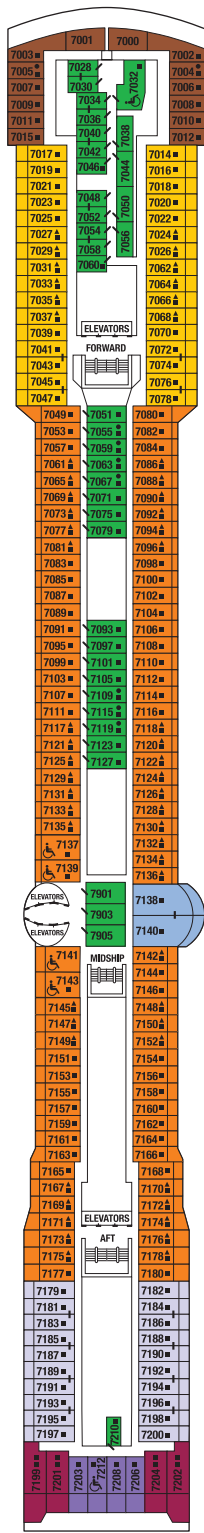

Deck plans are not drawn to scale. Deck numbers reflect upper guest levels.

For an interactive deck plan experience and the most up-to-date deck plans, visit [celebritycruises.com](http://celebritycruises.com).

- |                           |                                    |                                 |                               |
|---------------------------|------------------------------------|---------------------------------|-------------------------------|
| <b>PS</b> Penthouse Suite | <b>C1</b> Concierge Class 1        | <b>4</b> Ocean View Stateroom 4 | <b>11</b> Inside Stateroom 11 |
| <b>RS</b> Royal Suite     | <b>C2</b> Concierge Class 2        | <b>5</b> Ocean View Stateroom 5 | <b>12</b> Inside Stateroom 12 |
| <b>CS</b> Celebrity Suite | <b>C3</b> Concierge Class 3        | <b>6</b> Ocean View Stateroom 6 |                               |
| <b>S1</b> Sky Suite 1     | <b>FV</b> Family Veranda Stateroom | <b>7</b> Ocean View Stateroom 7 |                               |
| <b>S2</b> Sky Suite 2     | <b>2A</b> Veranda Stateroom 2A     | <b>8</b> Ocean View Stateroom 8 |                               |
| <b>A1</b> AquaClass® 1    | <b>2B</b> Veranda Stateroom 2B     | <b>9</b> Inside Stateroom 9     |                               |
| <b>A2</b> AquaClass 2     | <b>2C</b> Veranda Stateroom 2C     | <b>10</b> Inside Stateroom 10   |                               |
- 
- Convertible Sofa Bed
  - ▲ One Upper Berth
  - Two Upper Berths
  - Connecting Staterooms
  - ↗ Inside Stateroom Door Location
  - ♿ Wheelchair Accessible Stateroom
  - 🚿 Featuring Roll-In Shower

# CELEBRITY INFINITY® DECK PLANS

Deck 8

CS S1 S2 C1 C2 C3  
FV 2B 4 9

Deck 7

CS C1 C3 FV  
2A 2C 4 9

Deck 6

PS RS CS S1 S2 C1 2B 2C 4 9

Deck 5

Deck plans are not drawn to scale. Deck numbers reflect upper guest levels.  
 For an interactive deck plan experience visit [celebritycruises.com](http://celebritycruises.com).

Deck 4

Deck 3

- 5
- 6
- 10