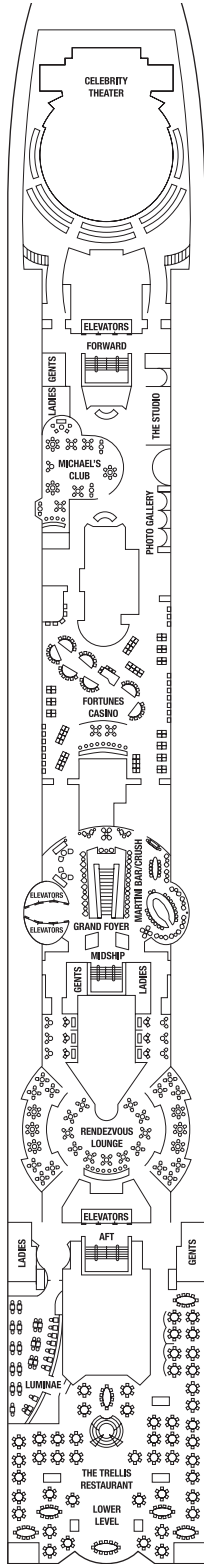

Deck plans are not drawn to scale. Deck numbers reflect upper guest levels.

For an interactive deck plan experience and the most up-to-date deck plans, visit [celebritycruises.com](http://celebritycruises.com).

- |                           |                                    |                                 |                               |
|---------------------------|------------------------------------|---------------------------------|-------------------------------|
| <b>PS</b> Penthouse Suite | <b>C1</b> Concierge Class 1        | <b>4</b> Ocean View Stateroom 4 | <b>11</b> Inside Stateroom 11 |
| <b>RS</b> Royal Suite     | <b>C2</b> Concierge Class 2        | <b>5</b> Ocean View Stateroom 5 | <b>12</b> Inside Stateroom 12 |
| <b>CS</b> Celebrity Suite | <b>C3</b> Concierge Class 3        | <b>6</b> Ocean View Stateroom 6 |                               |
| <b>S1</b> Sky Suite 1     | <b>FV</b> Family Veranda Stateroom | <b>7</b> Ocean View Stateroom 7 |                               |
| <b>S2</b> Sky Suite 2     | <b>2A</b> Veranda Stateroom 2A     | <b>8</b> Ocean View Stateroom 8 |                               |
| <b>A1</b> AquaClass® 1    | <b>2B</b> Veranda Stateroom 2B     | <b>9</b> Inside Stateroom 9     |                               |
| <b>A2</b> AquaClass 2     | <b>2C</b> Veranda Stateroom 2C     | <b>10</b> Inside Stateroom 10   |                               |
- 
- Convertible Sofa Bed
  - ▲ One Upper Berth
  - Two Upper Berths
  - Connecting Staterooms
  - ↗ Inside Stateroom Door Location
  - ♿ Wheelchair Accessible Stateroom
  - 🚿 Featuring Roll-In Shower

# CELEBRITY INFINITY® DECK PLANS

Deck 8

CS S1 S2 C1 C2 C3  
FV 2B 4 9

Deck 7

CS C1 C3 FV  
2A 2C 4 9

Deck 6

PS RS CS S1 S2 C1 2B 2C 4 9

Deck 5

Deck plans are not drawn to scale. Deck numbers reflect upper guest levels.  
 For an interactive deck plan experience visit [celebritycruises.com](http://celebritycruises.com).

Deck 4

Deck 3

- 5
- 6
- 10