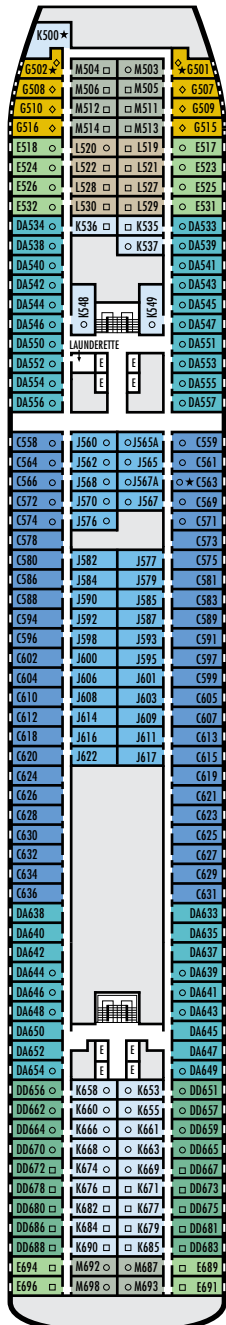

**A DECK**  
Staterooms 700-848

**MAIN DECK**  
Staterooms 500-698

**LOWER PROMENADE DECK**  
Staterooms 300-423

**PROMENADE DECK**

**UPPER PROMENADE DECK**

**STATEROOM SYMBOL LEGEND**

- Quad (2 lower beds, 1 sofa bed, 1 upper)
- Triple (2 lower beds, 1 sofa bed)
- △ Partial sea view
- × Fully obstructed view
- ⊕ Connecting rooms
- ◇ These staterooms have portholes instead of windows

**ACCESSIBILITY STATEROOM SYMBOL LEGEND**

- ♿ Stateroom CA367 is fully accessible, roll-in shower only, wheelchair-accessible doorways
- ★ Suites SA030, B200 & B202 and staterooms K500, G501, G502, C563, FF829 & FF831 are ambulatory accessible, shower only with small step, step into bathroom, standard interior and exterior door size. Staterooms EE390, EE389, G704, G706, G709 & G711 are ambulatory accessible, roll-in shower only, wheelchair-accessible doorways.

**SHIP SPECIFICATIONS & FACILITIES**

- 1,258 Guests
- 569 Crew
- 55,575 Gross Tons
- 719 Feet Long
- 9 Guest Decks
- Wraparound Promenade Deck
- 6 Restaurants & Cafes
- 6 Entertainment Venues
- 6 Lounges/Bars
- 2 Outdoor Swimming Pools (one with sliding glass roof)
- Spa & Salon
- Fitness Center
- Suite Lounge
- Duty-free Shops
- Library/Internet Cafe
- Onboard Wi-Fi Access
- Casino
- Sport Courts

**VERANDAH DECK**  
Staterooms 100–220

**NAVIGATION DECK**  
Staterooms 001–065

**LIDO DECK**

**SPORTS DECK**

**MS MAASDAM**

**DECK PLANS & STATEROOMS**

The deck plans are colour-coded by category of stateroom, and the category letter precedes the stateroom number in each room. All staterooms are equipped with flat-panel television, DVD player, telephone and multichannel music.