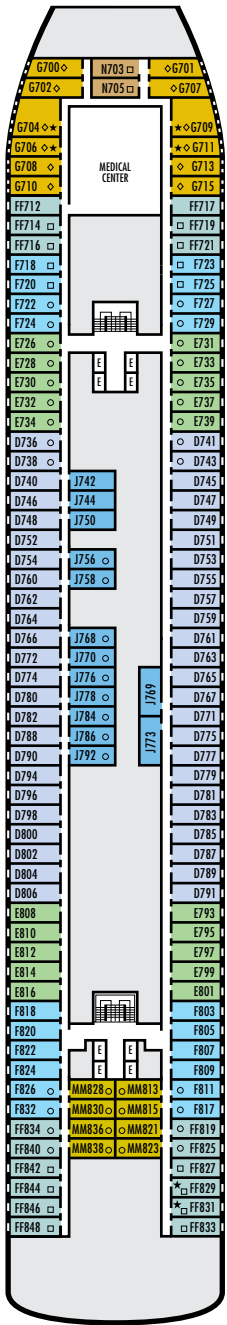

**A DECK**  
Staterooms 700-848

**MAIN DECK**  
Staterooms 500-698

**LOWER PROMENADE DECK**  
Staterooms 300-423

**PROMENADE DECK**

**UPPER PROMENADE DECK**

**STATEROOM SYMBOL LEGEND**

- Quad (2 lower beds, 1 sofa bed, 1 upper)
- Triple (2 lower beds, 1 sofa bed)
- △ Partial sea view
- × Fully obstructed view
- ⊕ Connecting rooms
- ◇ These staterooms have portholes instead of windows

**ACCESSIBILITY STATEROOM SYMBOL LEGEND**

- ♿ Stateroom CA367 is fully accessible, roll-in shower only, wheelchair-accessible doorways
- ★ Suites SA030, B200 & B202 and staterooms K500, G501, G502, C563, FF829 & FF831 are ambulatory accessible, shower only with small step, step into bathroom, standard interior and exterior door size. Staterooms EE390, EE389, G704, G706, G709 & G711 are ambulatory accessible, roll-in shower only, wheelchair-accessible doorways.

**SHIP SPECIFICATIONS & FACILITIES**

- 1,258 Guests
- 569 Crew
- 55,575 Gross Tons
- 719 Feet Long
- 9 Guest Decks
- Wraparound Promenade Deck
- 6 Restaurants & Cafes
- 6 Entertainment Venues
- 6 Lounges/Bars
- 2 Outdoor Swimming Pools (one with sliding glass roof)
- Spa & Salon
- Fitness Center
- Suite Lounge
- Duty-free Shops
- Library/Internet Cafe
- Onboard Wi-Fi Access
- Casino
- Sport Courts

**VERANDAH DECK**  
Staterooms 100–220

**NAVIGATION DECK**  
Staterooms 001–065

**LIDO DECK**

**SPORTS DECK**

**MS MAASDAM**

**DECK PLANS & STATEROOMS**

The deck plans are colour-coded by category of stateroom, and the category letter precedes the stateroom number in each room. All staterooms are equipped with flat-panel television, DVD player, telephone and multichannel music.