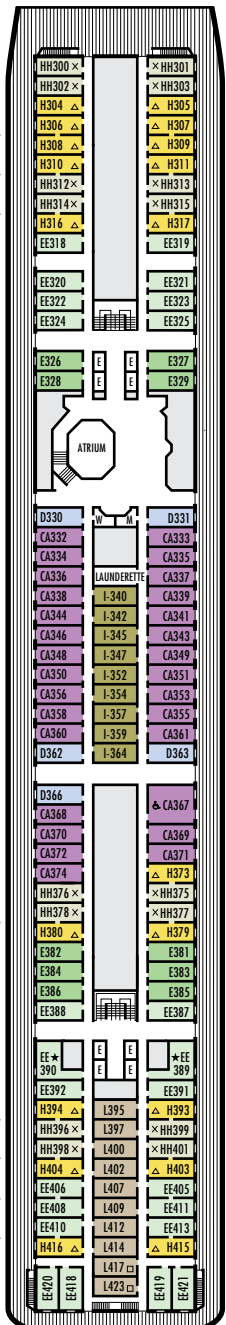

**A DECK**  
Staterooms 700-848

**MAIN DECK**  
Staterooms 500-698

**LOWER PROMENADE DECK**  
Staterooms 300-423

**PROMENADE DECK**

**UPPER PROMENADE DECK**

**STATEROOM SYMBOL LEGEND**

- Quad (2 lower beds, 1 sofa bed, 1 upper)
- Triple (2 lower beds, 1 sofa bed)
- △ Partial sea view
- × Fully obstructed view
- ⊕ Connecting rooms
- ◇ These staterooms have portholes instead of windows

**ACCESSIBILITY STATEROOM SYMBOL LEGEND**

- ♿ Stateroom CA367 is fully accessible, roll-in shower only, wheelchair-accessible doorways
- ★ Suites SA030, B200 & B202 and staterooms K500, G501, G502, C563, FF829 & FF831 are ambulatory accessible, shower only with small step, step into bathroom, standard interior and exterior door size. Staterooms EE390, EE389, G704, G706, G709 & G711 are ambulatory accessible, roll-in shower only, wheelchair-accessible doorways.

**SHIP SPECIFICATIONS & FACILITIES**

- 1,258 Guests
- 569 Crew
- 55,575 Gross Tons
- 719 Feet Long
- 9 Guest Decks
- Wraparound Promenade Deck
- 6 Restaurants & Cafes
- 6 Entertainment Venues
- 6 Lounges/Bars
- 2 Outdoor Swimming Pools (one with sliding glass roof)
- Spa & Salon
- Fitness Center
- Suite Lounge
- Duty-free Shops
- Library/Internet Cafe
- Onboard Wi-Fi Access
- Casino
- Sport Courts

**VERANDAH DECK**  
Staterooms 100–220

**NAVIGATION DECK**  
Staterooms 001–065

**LIDO DECK**

**SPORTS DECK**

**MS MAASDAM**

**DECK PLANS & STATEROOMS**

The deck plans are colour-coded by category of stateroom, and the category letter precedes the stateroom number in each room. All staterooms are equipped with flat-panel television, DVD player, telephone and multichannel music.