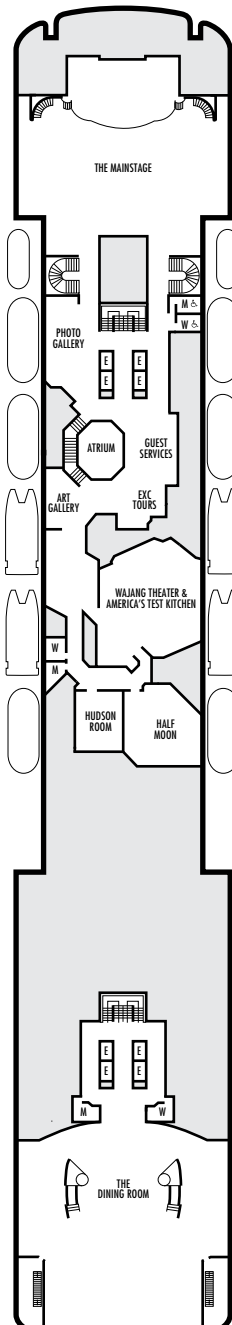

**A DECK**  
Staterooms 700-848

**MAIN DECK**  
Staterooms 500-698

**LOWER PROMENADE DECK**  
Staterooms 300-423

**PROMENADE DECK**

**UPPER PROMENADE DECK**

**STATEROOM SYMBOL LEGEND**

- Quad (2 lower beds, 1 sofa bed, 1 upper)
- Triple (2 lower beds, 1 sofa bed)
- △ Partial sea view
- × Fully obstructed view
- ⊕ Connecting rooms
- ◇ These staterooms have portholes instead of windows

**ACCESSIBILITY STATEROOM SYMBOL LEGEND**

- ♿ Stateroom CA367 is fully accessible, roll-in shower only, wheelchair-accessible doorways
- ★ Suites SA030, B200 & B202 and staterooms K500, G501, G502, C563, FF829 & FF831 are ambulatory accessible, shower only with small step, step into bathroom, standard interior and exterior door size. Staterooms EE390, EE389, G704, G706, G709 & G711 are ambulatory accessible, roll-in shower only, wheelchair-accessible doorways.

**SHIP SPECIFICATIONS & FACILITIES**

- 1,258 Guests
- 569 Crew
- 55,575 Gross Tons
- 719 Feet Long
- 9 Guest Decks
- Wraparound Promenade Deck
- 6 Restaurants & Cafes
- 6 Entertainment Venues
- 6 Lounges/Bars
- 2 Outdoor Swimming Pools (one with sliding glass roof)
- Spa & Salon
- Fitness Center
- Suite Lounge
- Duty-free Shops
- Library/Internet Cafe
- Onboard Wi-Fi Access
- Casino
- Sport Courts

**VERANDAH DECK**  
Staterooms 100–220

**NAVIGATION DECK**  
Staterooms 001–065

**LIDO DECK**

**SPORTS DECK**

**MS MAASDAM**

**DECK PLANS & STATEROOMS**

The deck plans are colour-coded by category of stateroom, and the category letter precedes the stateroom number in each room. All staterooms are equipped with flat-panel television, DVD player, telephone and multichannel music.