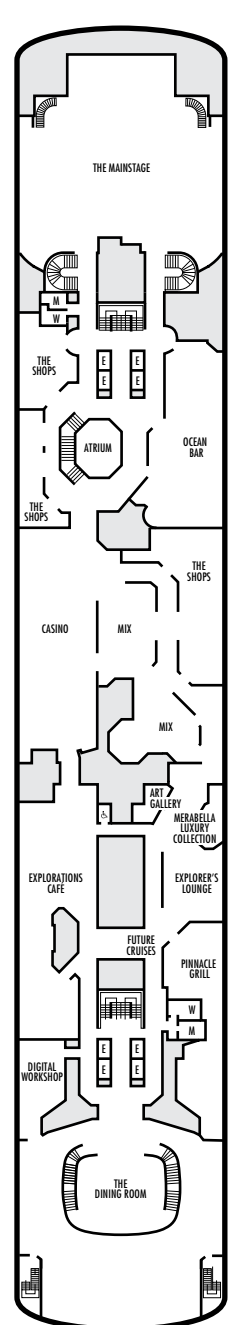

**A DECK**  
Staterooms 700-848

**MAIN DECK**  
Staterooms 500-698

**LOWER PROMENADE DECK**  
Staterooms 300-423

**PROMENADE DECK**

**UPPER PROMENADE DECK**

**STATEROOM SYMBOL LEGEND**

- Quad (2 lower beds, 1 sofa bed, 1 upper)
- Triple (2 lower beds, 1 sofa bed)
- △ Partial sea view
- × Fully obstructed view
- ⊕ Connecting rooms
- ◇ These staterooms have portholes instead of windows

**ACCESSIBILITY STATEROOM SYMBOL LEGEND**

- ♿ Stateroom CA367 is fully accessible, roll-in shower only, wheelchair-accessible doorways
- ★ Suites SA030, B200 & B202 and staterooms K500, G501, G502, C563, FF829 & FF831 are ambulatory accessible, shower only with small step, step into bathroom, standard interior and exterior door size. Staterooms EE390, EE389, G704, G706, G709 & G711 are ambulatory accessible, roll-in shower only, wheelchair-accessible doorways.

**SHIP SPECIFICATIONS & FACILITIES**

- 1,258 Guests
- 569 Crew
- 55,575 Gross Tons
- 719 Feet Long
- 9 Guest Decks
- Wraparound Promenade Deck
- 6 Restaurants & Cafes
- 6 Entertainment Venues
- 6 Lounges/Bars
- 2 Outdoor Swimming Pools (one with sliding glass roof)
- Spa & Salon
- Fitness Center
- Suite Lounge
- Duty-free Shops
- Library/Internet Cafe
- Onboard Wi-Fi Access
- Casino
- Sport Courts

**VERANDAH DECK**  
Staterooms 100–220

**NAVIGATION DECK**  
Staterooms 001–065

**LIDO DECK**

**SPORTS DECK**

**MS MAASDAM**

**DECK PLANS & STATEROOMS**

The deck plans are colour-coded by category of stateroom, and the category letter precedes the stateroom number in each room. All staterooms are equipped with flat-panel television, DVD player, telephone and multichannel music.