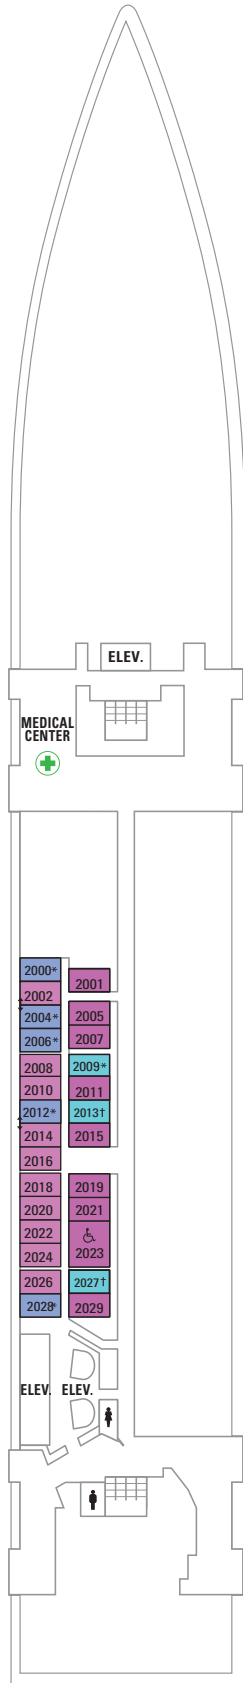

DECK 13

DECK 12

DECK 11

LEGENDS

- △ Stateroom with sofa bed
- * Stateroom has third Pullman bed available
- + Stateroom has third and fourth Pullman beds available
- ◆ Stateroom with sofa bed and third Pullman bed available
- ‡ Stateroom has four additional Pullman beds available
- ↓ Connecting staterooms
- ♿ Indicates accessible staterooms
- ▣ Stateroom has an obstructed view

DECK 10
 SUITES RS OT OS GS J3
 BALCONY 1B 3B 4B 2D 5D 6D
 INTERIOR 3V 6V

DECK 9
 SUITES OT
 BALCONY 1B 2B 3B 4B 1D 2D 5D 6D
 INTERIOR 1V 2V 3V 4V

DECK 8
 SUITES OT
 BALCONY 4B 1D 2D 5D 6D
 OCEAN VIEW 1K 2M
 INTERIOR 1V 2V 3V 4V

DECK 7

SUITES **OT**

BALCONY **4B 1D 2D 5D 6D**

OCEAN VIEW **1K 2M 3N**

INTERIOR **1V 2V 3V 4V**

DECK 6

DECK 5

DECK 4
 OCEAN VIEW 1N 2N 3N 8N
 INTERIOR 1V 2V 3V 6V 2W

DECK 3
 OCEAN VIEW 1N 2N 3N 8N
 INTERIOR 1V 2V 3V 6V

SUITES

RS **Royal Suite - 1 Bedroom** - Bedroom with king-size bed, and private bathroom with tub, double sink and bidet. Private balcony, living room with queen-size sofa bed and baby grand piano. Stateroom: 1,001 sq. ft. Balcony: 172 sq. ft.