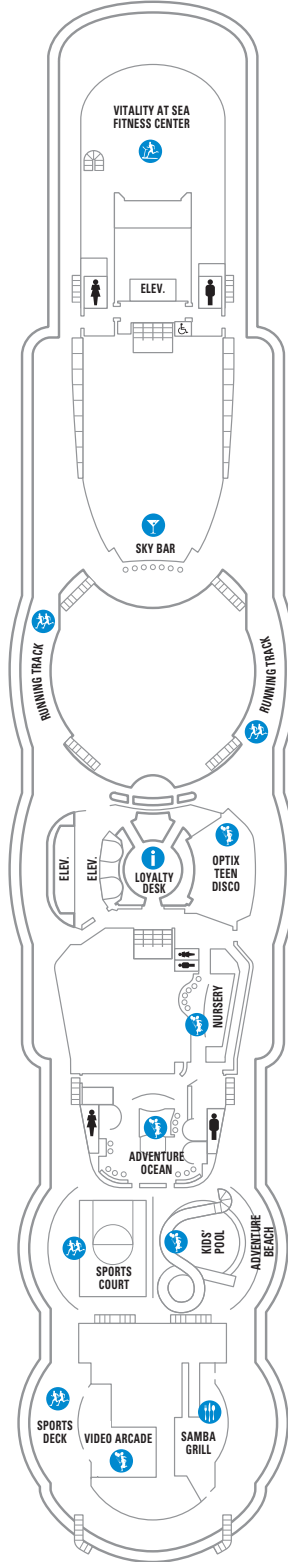

DECK 13

DECK 12

DECK 11

LEGENDS

- △ Stateroom with sofa bed
- * Stateroom has third Pullman bed available
- + Stateroom has third and fourth Pullman beds available
- ◆ Stateroom with sofa bed and third Pullman bed available
- ‡ Stateroom has four additional Pullman beds available
- ↓ Connecting staterooms
- ♿ Indicates accessible staterooms
- ▣ Stateroom has an obstructed view

- | | |
|----------------------|---------------------|
| ☺ Dining Venue | 🏃 Running Track |
| 🎮 Entertainment Area | 🧗 Rock climbing |
| 🍹 Bars & Lounges | 🎢 FlowRider® |
| 👶 Kids & Teens Area | ℹ Information |
| 🏊 Pool | 🏢 Conference Center |
| ♨ Spa | 🛍 Shopping |
| 🏋 Fitness | 🎰 Casino |

DECK 10
 SUITES RS OT OS GS J3
 BALCONY 1B 3B 4B 2D 5D 6D
 INTERIOR 3V 6V

DECK 9
 SUITES OT
 BALCONY 1B 2B 3B 4B 1D 2D 5D 6D
 INTERIOR 1V 2V 3V 4V

DECK 8
 SUITES OT
 BALCONY 4B 1D 2D 5D 6D
 OCEAN VIEW 1K 2M
 INTERIOR 1V 2V 3V 4V

DECK 7

SUITES **OT**

BALCONY **4B 1D 2D 5D 6D**

OCEAN VIEW **1K 2M 3N**

INTERIOR **1V 2V 3V 4V**

DECK 6

DECK 5

DECK 4
 OCEAN VIEW 1N 2N 3N 8N
 INTERIOR 1V 2V 3V 6V 2W