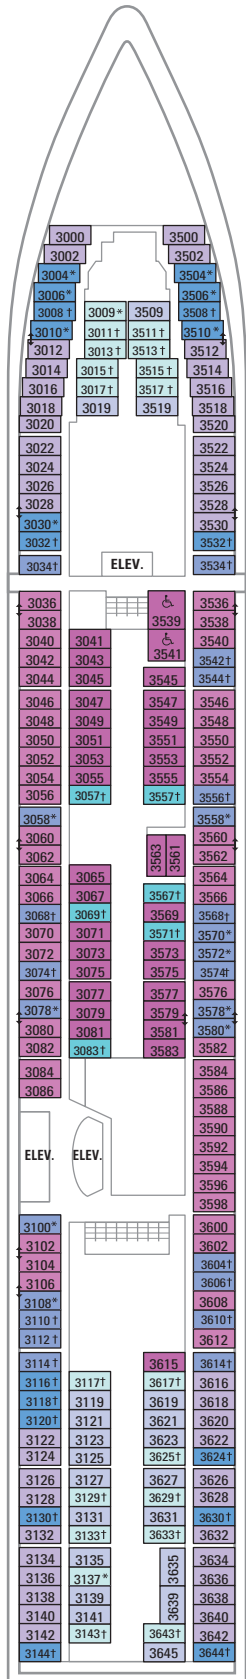

DECK 13

DECK 12

DECK 11

LEGENDS

- △ Stateroom with sofa bed
- * Stateroom has third Pullman bed available
- + Stateroom has third and fourth Pullman beds available
- ◆ Stateroom with sofa bed and third Pullman bed available
- ‡ Stateroom has four additional Pullman beds available
- ↓ Connecting staterooms
- ♿ Indicates accessible staterooms
- ▣ Stateroom has an obstructed view

DECK 10
 SUITES RS OT OS GS J3
 BALCONY 1B 3B 4B 2D 5D 6D
 INTERIOR 3V 6V

DECK 9
 SUITES OT
 BALCONY 1B 2B 3B 4B 1D 2D 5D 6D
 INTERIOR 1V 2V 3V 4V

DECK 8
 SUITES OT
 BALCONY 4B 1D 2D 5D 6D
 OCEAN VIEW 1K 2M
 INTERIOR 1V 2V 3V 4V

DECK 7

SUITES **OT**

BALCONY **4B 1D 2D 5D 6D**

OCEAN VIEW **1K 2M 3N**

INTERIOR **1V 2V 3V 4V**

DECK 6

DECK 5

DECK 4
 OCEAN VIEW 1N 2N 3N 8N
 INTERIOR 1V 2V 3V 6V 2W

DECK 3
 OCEAN VIEW 1N 2N 3N 8N
 INTERIOR 1V 2V 3V 6V

SUITES

RS **Royal Suite - 1 Bedroom** - Bedroom with king-size bed, and private bathroom with tub, double sink and bidet. Private balcony, living room with queen-size sofa bed and baby grand piano. Stateroom: 1,001 sq. ft. Balcony: 172 sq. ft.