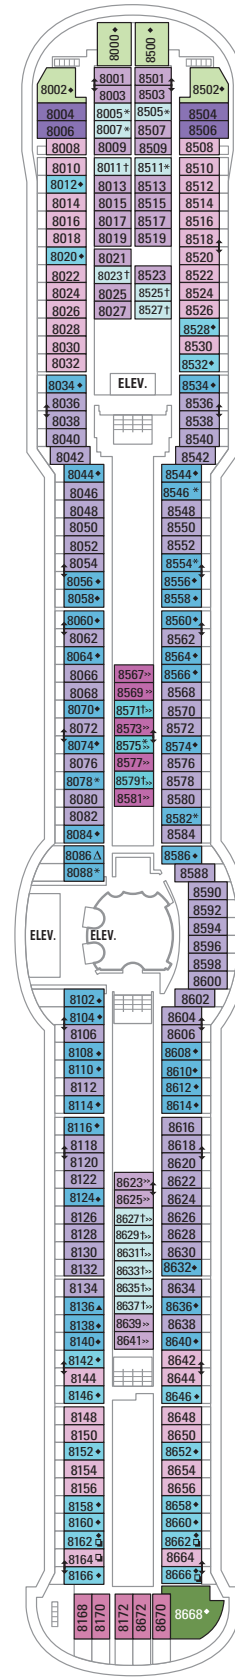

DECK 13

DECK 12

DECK 11

LEGENDS

- △ Stateroom with sofa bed
- * Stateroom has third Pullman bed available
- + Stateroom has third and fourth Pullman beds available
- ◆ Stateroom with sofa bed and third Pullman bed available
- ‡ Stateroom has four additional Pullman beds available
- ↓ Connecting staterooms
- ♿ Indicates accessible staterooms
- ▣ Stateroom has an obstructed view

- | | |
|----------------------|---------------------|
| ☺ Dining Venue | 🏃 Running Track |
| 🎮 Entertainment Area | 🧗 Rock climbing |
| 🍹 Bars & Lounges | 🎢 FlowRider® |
| 👶 Kids & Teens Area | ℹ Information |
| 🏊 Pool | 🏢 Conference Center |
| ♨ Spa | 🛍 Shopping |
| 🏋 Fitness | 🎰 Casino |

DECK 10
 SUITES RS OT OS GS J3
 BALCONY 1B 3B 4B 2D 5D 6D
 INTERIOR 3V 6V

DECK 9
 SUITES OT
 BALCONY 1B 2B 3B 4B 1D 2D 5D 6D
 INTERIOR 1V 2V 3V 4V

DECK 8
 SUITES OT
 BALCONY 4B 1D 2D 5D 6D
 OCEAN VIEW 1K 2M
 INTERIOR 1V 2V 3V 4V

DECK 7

SUITES **OT**

BALCONY **4B 1D 2D 5D 6D**

OCEAN VIEW **1K 2M 3N**

INTERIOR **1V 2V 3V 4V**

DECK 6

DECK 5

DECK 4
 OCEAN VIEW 1N 2N 3N 8N
 INTERIOR 1V 2V 3V 6V 2W