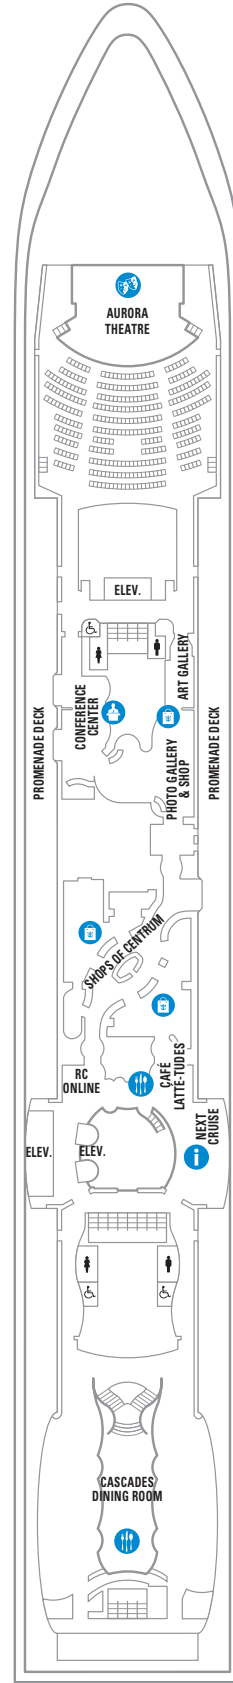

DECK 13

DECK 12

DECK 11

LEGENDS

- △ Stateroom with sofa bed
- * Stateroom has third Pullman bed available
- + Stateroom has third and fourth Pullman beds available
- ◆ Stateroom with sofa bed and third Pullman bed available
- ‡ Stateroom has four additional Pullman beds available
- ↓ Connecting staterooms
- ♿ Indicates accessible staterooms
- ▣ Stateroom has an obstructed view

- | | |
|----------------------|---------------------|
| ☺ Dining Venue | 🏃 Running Track |
| 🎮 Entertainment Area | 🧗 Rock climbing |
| 🍹 Bars & Lounges | 🎢 FlowRider® |
| 👶 Kids & Teens Area | ℹ Information |
| 🏊 Pool | 🏢 Conference Center |
| ♨ Spa | 🛍 Shopping |
| 🏋 Fitness | 🎰 Casino |

DECK 10
 SUITES RS OT OS GS J3
 BALCONY 1B 3B 4B 2D 5D 6D
 INTERIOR 3V 6V

DECK 9
 SUITES OT
 BALCONY 1B 2B 3B 4B 1D 2D 5D 6D
 INTERIOR 1V 2V 3V 4V

DECK 8
 SUITES OT
 BALCONY 4B 1D 2D 5D 6D
 OCEAN VIEW 1K 2M
 INTERIOR 1V 2V 3V 4V

DECK 7

SUITES **OT**

BALCONY **4B 1D 2D 5D 6D**

OCEAN VIEW **1K 2M 3N**

INTERIOR **1V 2V 3V 4V**

DECK 6

DECK 5

DECK 4
 OCEAN VIEW 1N 2N 3N 8N
 INTERIOR 1V 2V 3V 6V 2W