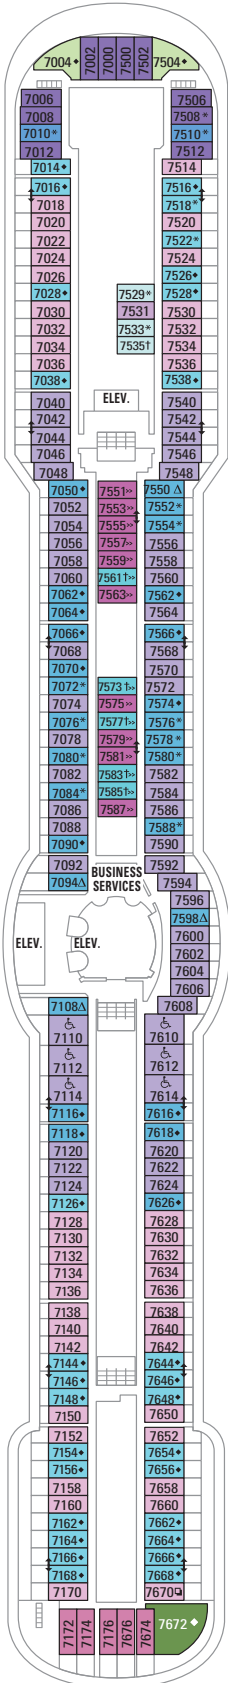

DECK 13

DECK 12

DECK 11

LEGENDS

- △ Stateroom with sofa bed
- * Stateroom has third Pullman bed available
- + Stateroom has third and fourth Pullman beds available
- ◆ Stateroom with sofa bed and third Pullman bed available
- ‡ Stateroom has four additional Pullman beds available
- ↓ Connecting staterooms
- ♿ Indicates accessible staterooms
- ▣ Stateroom has an obstructed view

- | | |
|----------------------|---------------------|
| ☺ Dining Venue | 🏃 Running Track |
| 🎮 Entertainment Area | 🧗 Rock climbing |
| 🍹 Bars & Lounges | 🎢 FlowRider® |
| 👶 Kids & Teens Area | ℹ Information |
| 🏊 Pool | 🏢 Conference Center |
| ♨ Spa | 🛍 Shopping |
| 🏋 Fitness | 🎰 Casino |

DECK 10
 SUITES RS OT OS GS J3
 BALCONY 1B 3B 4B 2D 5D 6D
 INTERIOR 3V 6V

DECK 9
 SUITES OT
 BALCONY 1B 2B 3B 4B 1D 2D 5D 6D
 INTERIOR 1V 2V 3V 4V

DECK 8
 SUITES OT
 BALCONY 4B 1D 2D 5D 6D
 OCEAN VIEW 1K 2M
 INTERIOR 1V 2V 3V 4V

DECK 7

SUITES **OT**

BALCONY **4B 1D 2D 5D 6D**

OCEAN VIEW **1K 2M 3N**

INTERIOR **1V 2V 3V 4V**

DECK 6

DECK 5

DECK 4
 OCEAN VIEW 1N 2N 3N 8N
 INTERIOR 1V 2V 3V 6V 2W