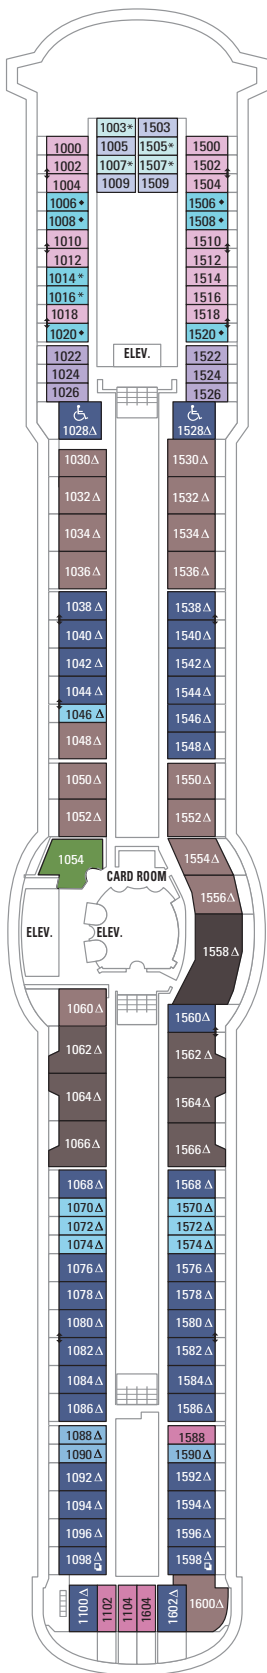

DECK 13

DECK 12

DECK 11

LEGENDS

- △ Stateroom with sofa bed
- * Stateroom has third Pullman bed available
- + Stateroom has third and fourth Pullman beds available
- ◆ Stateroom with sofa bed and third Pullman bed available
- ‡ Stateroom has four additional Pullman beds available
- ↓ Connecting staterooms
- ♿ Indicates accessible staterooms
- ▣ Stateroom has an obstructed view

- | | |
|----------------------|---------------------|
| ☺ Dining Venue | 🏃 Running Track |
| 🎮 Entertainment Area | 🧗 Rock climbing |
| 🍹 Bars & Lounges | 🎢 FlowRider® |
| 👶 Kids & Teens Area | ℹ Information |
| 🏊 Pool | 🏢 Conference Center |
| ♨ Spa | 🛍 Shopping |
| 🏋 Fitness | 🎰 Casino |

DECK 10
 SUITES RS OT OS GS J3
 BALCONY 1B 3B 4B 2D 5D 6D
 INTERIOR 3V 6V

DECK 9
 SUITES OT
 BALCONY 1B 2B 3B 4B 1D 2D 5D 6D
 INTERIOR 1V 2V 3V 4V

DECK 8
 SUITES OT
 BALCONY 4B 1D 2D 5D 6D
 OCEAN VIEW 1K 2M
 INTERIOR 1V 2V 3V 4V

DECK 7

SUITES **OT**

BALCONY **4B 1D 2D 5D 6D**

OCEAN VIEW **1K 2M 3N**

INTERIOR **1V 2V 3V 4V**

DECK 6

DECK 5

DECK 4
 OCEAN VIEW 1N 2N 3N 8N
 INTERIOR 1V 2V 3V 6V 2W