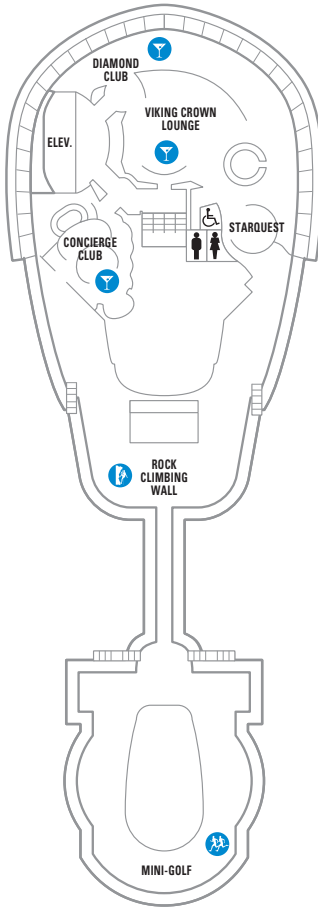

DECK 13

DECK 12

DECK 11

LEGENDS

- △ Stateroom with sofa bed
- * Stateroom has third Pullman bed available
- + Stateroom has third and fourth Pullman beds available
- ◆ Stateroom with sofa bed and third Pullman bed available
- ‡ Stateroom has four additional Pullman beds available
- ↓ Connecting staterooms
- ♿ Indicates accessible staterooms
- ▣ Stateroom has an obstructed view

- | | |
|----------------------|---------------------|
| ☺ Dining Venue | 🏃 Running Track |
| 🎮 Entertainment Area | 🧗 Rock climbing |
| 🍹 Bars & Lounges | 🎢 FlowRider® |
| 👶 Kids & Teens Area | ℹ Information |
| 🏊 Pool | 🏢 Conference Center |
| ♨ Spa | 🛍 Shopping |
| 🏋 Fitness | 🎰 Casino |

DECK 10
 SUITES RS OT OS GS J3
 BALCONY 1B 3B 4B 2D 5D 6D
 INTERIOR 3V 6V

DECK 9
 SUITES OT
 BALCONY 1B 2B 3B 4B 1D 2D 5D 6D
 INTERIOR 1V 2V 3V 4V

DECK 8
 SUITES OT
 BALCONY 4B 1D 2D 5D 6D
 OCEAN VIEW 1K 2M
 INTERIOR 1V 2V 3V 4V

DECK 7

SUITES **OT**

BALCONY **4B 1D 2D 5D 6D**

OCEAN VIEW **1K 2M 3N**

INTERIOR **1V 2V 3V 4V**

DECK 6

DECK 5

DECK 4
 OCEAN VIEW 1N 2N 3N 8N
 INTERIOR 1V 2V 3V 6V 2W