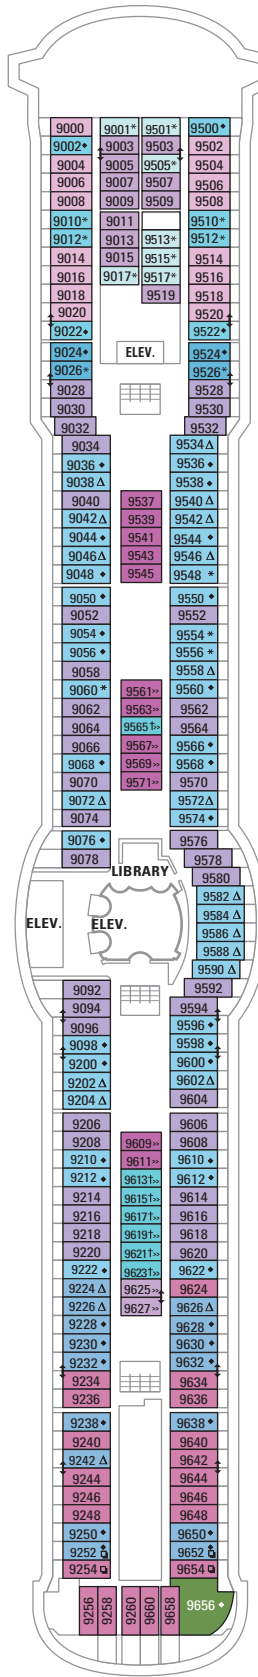

DECK 13

DECK 12

DECK 11

LEGENDS

- △ Stateroom with sofa bed
- * Stateroom has third Pullman bed available
- + Stateroom has third and fourth Pullman beds available
- ◆ Stateroom with sofa bed and third Pullman bed available
- ‡ Stateroom has four additional Pullman beds available
- ↓ Connecting staterooms
- ♿ Indicates accessible staterooms
- ▣ Stateroom has an obstructed view

- | | |
|----------------------|---------------------|
| ☺ Dining Venue | 🏃 Running Track |
| 🎮 Entertainment Area | 🧗 Rock climbing |
| 🍹 Bars & Lounges | 🎢 FlowRider® |
| 👶 Kids & Teens Area | ℹ Information |
| 🏊 Pool | 🏢 Conference Center |
| ♨ Spa | 🛍 Shopping |
| 🏋 Fitness | 🎰 Casino |

DECK 10
 SUITES RS OT OS GS J3
 BALCONY 1B 3B 4B 2D 5D 6D
 INTERIOR 3V 6V

DECK 9
 SUITES OT
 BALCONY 1B 2B 3B 4B 1D 2D 5D 6D
 INTERIOR 1V 2V 3V 4V

DECK 8
 SUITES OT
 BALCONY 4B 1D 2D 5D 6D
 OCEAN VIEW 1K 2M
 INTERIOR 1V 2V 3V 4V

DECK 7

SUITES **OT**

BALCONY **4B 1D 2D 5D 6D**

OCEAN VIEW **1K 2M 3N**

INTERIOR **1V 2V 3V 4V**

DECK 6

DECK 5

DECK 4
 OCEAN VIEW 1N 2N 3N 8N
 INTERIOR 1V 2V 3V 6V 2W