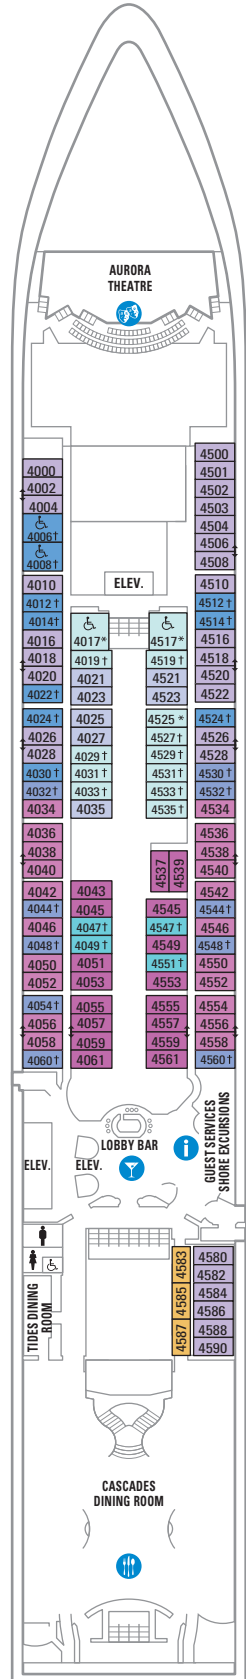

DECK 13

DECK 12

DECK 11

LEGENDS

- △ Stateroom with sofa bed
- * Stateroom has third Pullman bed available
- + Stateroom has third and fourth Pullman beds available
- ◆ Stateroom with sofa bed and third Pullman bed available
- ‡ Stateroom has four additional Pullman beds available
- ↓ Connecting staterooms
- ♿ Indicates accessible staterooms
- ▣ Stateroom has an obstructed view

- | | |
|----------------------|---------------------|
| ☺ Dining Venue | 🏃 Running Track |
| 🎮 Entertainment Area | 🧗 Rock climbing |
| 🍹 Bars & Lounges | 🎢 FlowRider® |
| 👶 Kids & Teens Area | ℹ Information |
| 🏊 Pool | 🏢 Conference Center |
| ♨ Spa | 🛍 Shopping |
| 🏋 Fitness | 🎰 Casino |

DECK 10
 SUITES RS OT OS GS J3
 BALCONY 1B 3B 4B 2D 5D 6D
 INTERIOR 3V 6V

DECK 9
 SUITES OT
 BALCONY 1B 2B 3B 4B 1D 2D 5D 6D
 INTERIOR 1V 2V 3V 4V

DECK 8
 SUITES OT
 BALCONY 4B 1D 2D 5D 6D
 OCEAN VIEW 1K 2M
 INTERIOR 1V 2V 3V 4V

DECK 7

SUITES **OT**

BALCONY **4B 1D 2D 5D 6D**

OCEAN VIEW **1K 2M 3N**

INTERIOR **1V 2V 3V 4V**

DECK 6

DECK 5

DECK 4
 OCEAN VIEW 1N 2N 3N 8N
 INTERIOR 1V 2V 3V 6V 2W