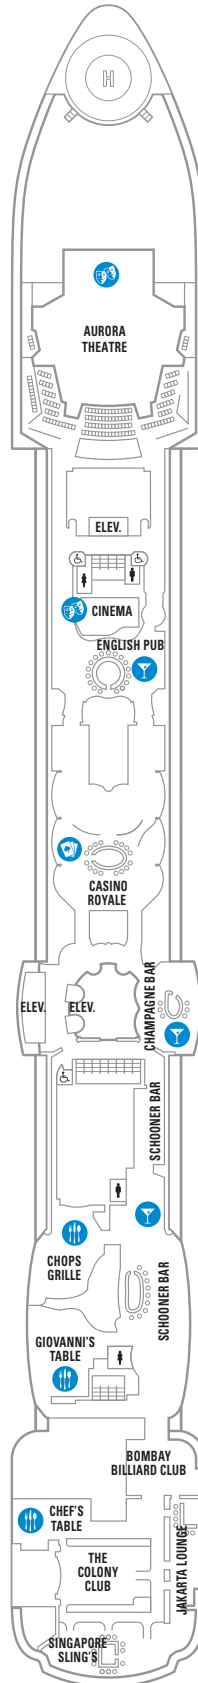

DECK 13

DECK 12

DECK 11

LEGENDS

- △ Stateroom with sofa bed
- * Stateroom has third Pullman bed available
- + Stateroom has third and fourth Pullman beds available
- ◆ Stateroom with sofa bed and third Pullman bed available
- ‡ Stateroom has four additional Pullman beds available
- ↓ Connecting staterooms
- ♿ Indicates accessible staterooms
- ▣ Stateroom has an obstructed view

- | | |
|----------------------|---------------------|
| ☺ Dining Venue | 🏃 Running Track |
| 🎮 Entertainment Area | 🧗 Rock climbing |
| 🍹 Bars & Lounges | 🎢 FlowRider® |
| 👶 Kids & Teens Area | ℹ Information |
| 🏊 Pool | 🏢 Conference Center |
| ♨ Spa | 🛍 Shopping |
| 🏋 Fitness | 🎰 Casino |

DECK 10
 SUITES RS OT OS GS J3
 BALCONY 1B 3B 4B 2D 5D 6D
 INTERIOR 3V 6V

DECK 9
 SUITES OT
 BALCONY 1B 2B 3B 4B 1D 2D 5D 6D
 INTERIOR 1V 2V 3V 4V

DECK 8
 SUITES OT
 BALCONY 4B 1D 2D 5D 6D
 OCEAN VIEW 1K 2M
 INTERIOR 1V 2V 3V 4V

DECK 7

SUITES **OT**

BALCONY **4B 1D 2D 5D 6D**

OCEAN VIEW **1K 2M 3N**

INTERIOR **1V 2V 3V 4V**

DECK 6

DECK 5

DECK 4
 OCEAN VIEW 1N 2N 3N 8N
 INTERIOR 1V 2V 3V 6V 2W