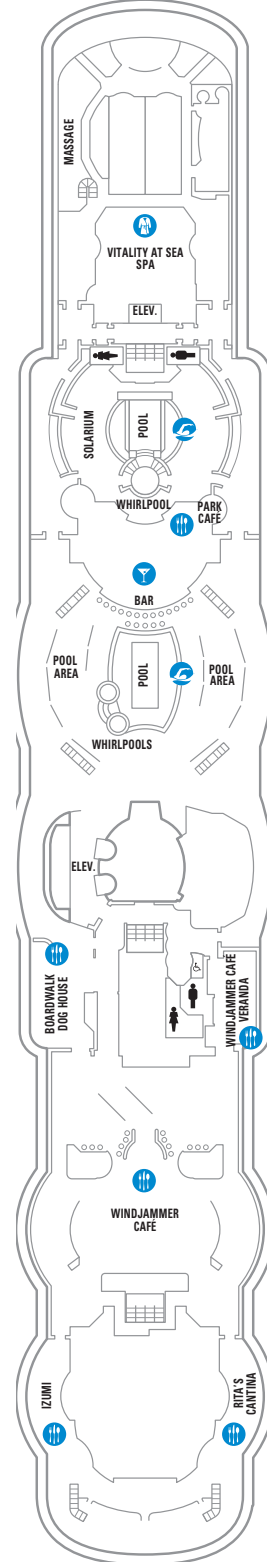

DECK 13

DECK 12

DECK 11

LEGENDS

- △ Stateroom with sofa bed
- * Stateroom has third Pullman bed available
- + Stateroom has third and fourth Pullman beds available
- ◆ Stateroom with sofa bed and third Pullman bed available
- ‡ Stateroom has four additional Pullman beds available
- ↓ Connecting staterooms
- ♿ Indicates accessible staterooms
- ▣ Stateroom has an obstructed view

- | | |
|----------------------|---------------------|
| ☺ Dining Venue | 🏃 Running Track |
| 🎮 Entertainment Area | 🧗 Rock climbing |
| 🍹 Bars & Lounges | 🎢 FlowRider® |
| 👶 Kids & Teens Area | ℹ Information |
| 🏊 Pool | 🏢 Conference Center |
| ♨ Spa | 🛍 Shopping |
| 🏋 Fitness | 🎰 Casino |

DECK 10
 SUITES RS OT OS GS J3
 BALCONY 1B 3B 4B 2D 5D 6D
 INTERIOR 3V 6V

DECK 9
 SUITES OT
 BALCONY 1B 2B 3B 4B 1D 2D 5D 6D
 INTERIOR 1V 2V 3V 4V

DECK 8
 SUITES OT
 BALCONY 4B 1D 2D 5D 6D
 OCEAN VIEW 1K 2M
 INTERIOR 1V 2V 3V 4V

DECK 7

SUITES **OT**

BALCONY **4B 1D 2D 5D 6D**

OCEAN VIEW **1K 2M 3N**

INTERIOR **1V 2V 3V 4V**

DECK 6

DECK 5

DECK 4
 OCEAN VIEW 1N 2N 3N 8N
 INTERIOR 1V 2V 3V 6V 2W